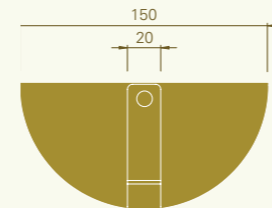

P & S Brass Hooks

DESCRIPTION

Our solid brass hooks are a great marriage of beauty and utility. The brass is brushed and left raw to age naturally. Excellent for hanging coats, bags, towels or hats.

INFO

Installation by wall mounted screws.

MATERIALS

Solid brass.

P & S BRASS HOOKS LARGE

FULL CIRCLE

DIMENSIONS

150mm diameter

PRICE

$85

P & S BRASS HOOKS LARGE

HALF CIRCLE W BOTTOM HOOK

DIMENSIONS

150mm width

75mm height

PRICE

$75

P & S BRASS HOOKS LARGE

HALF CIRCLE W SIDE HOOK

DIMENSIONS

150mm width

75mm height

PRICE

$75

P & S BRASS HOOKS SMALL

FULL CIRCLE

DIMENSIONS

90mm Diameter

PRICE

$55

P & S BRASS HOOKS SMALL

HALF CIRCLE W BOOTTOM HOOK

DIMENSIONS

90mm width

45mm height

PRICE

$50

P & S BRASS HOOKS SMALL

HALF CIRCLE W BOOTTOM HOOK

DIMENSIONS

90mm width

45mm height

PRICE

$50