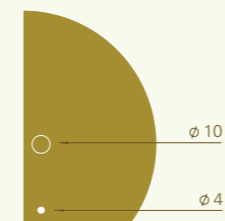

P & S Brass Hooks

DESCRIPTION

Our solid brass hooks are a great marriage of beauty and utility. The brass is brushed and left raw to age naturally. Excellent for hanging coats, bags, towels or hats.

INFO

Installation by wall mounted screws.

MATERIALS

Solid brass.

P & S BRASS HOOKS LARGE

FULL CIRCLE

DIMENSIONS

150mm diameter

PRICE

$85

P & S BRASS HOOKS LARGE

HALF CIRCLE W BOTTOM HOOK

DIMENSIONS

150mm width

75mm height

PRICE

$75

P & S BRASS HOOKS LARGE

HALF CIRCLE W SIDE HOOK

DIMENSIONS

150mm width

75mm height

PRICE

$75

P & S BRASS HOOKS SMALL

FULL CIRCLE

DIMENSIONS

90mm Diameter

PRICE

$55

P & S BRASS HOOKS SMALL

HALF CIRCLE W BOOTTOM HOOK

DIMENSIONS

90mm width

45mm height

PRICE

$50

P & S BRASS HOOKS SMALL

HALF CIRCLE W BOOTTOM HOOK

DIMENSIONS

90mm width

45mm height

PRICE

$50