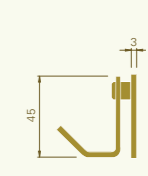

P & S Brass Hooks

DESCRIPTION

Our solid brass hooks are a great marriage of beauty and utility. The brass is brushed and left raw to age naturally. Excellent for hanging coats, bags, towels or hats.

INFO

Installation by wall mounted screws.

MATERIALS

Solid brass.

P & S BRASS HOOKS LARGE

FULL CIRCLE

DIMENSIONS

150mm diameter

PRICE

$85

P & S BRASS HOOKS LARGE

HALF CIRCLE W BOTTOM HOOK

DIMENSIONS

150mm width

75mm height

PRICE

$75

P & S BRASS HOOKS LARGE

HALF CIRCLE W SIDE HOOK

DIMENSIONS

150mm width

75mm height

PRICE

$75

P & S BRASS HOOKS SMALL

FULL CIRCLE

DIMENSIONS

90mm Diameter

PRICE

$55

P & S BRASS HOOKS SMALL

HALF CIRCLE W BOOTTOM HOOK

DIMENSIONS

90mm width

45mm height

PRICE

$50

P & S BRASS HOOKS SMALL

HALF CIRCLE W BOOTTOM HOOK

DIMENSIONS

90mm width

45mm height

PRICE

$50