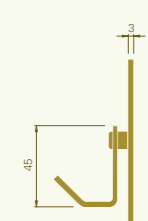

P & S Brass Hooks

DESCRIPTION

Our solid brass hooks are a great marriage of beauty and utility. The brass is brushed and left raw to age naturally. Excellent for hanging coats, bags, towels or hats.

INFO

Installation by wall mounted screws.

MATERIALS

Solid brass.

P & S BRASS HOOKS LARGE

FULL CIRCLE

DIMENSIONS

150mm diameter

PRICE

$85

P & S BRASS HOOKS LARGE

HALF CIRCLE W BOTTOM HOOK

DIMENSIONS

150mm width

75mm height

PRICE

$75

P & S BRASS HOOKS LARGE

HALF CIRCLE W SIDE HOOK

DIMENSIONS

150mm width

75mm height

PRICE

$75

P & S BRASS HOOKS SMALL

FULL CIRCLE

DIMENSIONS

90mm Diameter

PRICE

$55

P & S BRASS HOOKS SMALL

HALF CIRCLE W BOOTTOM HOOK

DIMENSIONS

90mm width

45mm height

PRICE

$50

P & S BRASS HOOKS SMALL

HALF CIRCLE W BOOTTOM HOOK

DIMENSIONS

90mm width

45mm height

PRICE

$50