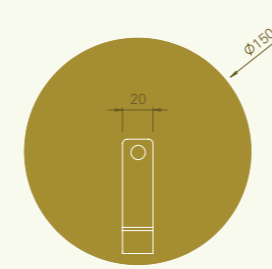

P & S Brass Hooks

DESCRIPTION

Our solid brass hooks are a great marriage of beauty and utility. The brass is brushed and left raw to age naturally. Excellent for hanging coats, bags, towels or hats.

INFO

Installation by wall mounted screws.

MATERIALS

Solid brass.

P & S BRASS HOOKS LARGE

FULL CIRCLE

DIMENSIONS

150mm diameter

PRICE

$85

P & S BRASS HOOKS LARGE

HALF CIRCLE W BOTTOM HOOK

DIMENSIONS

150mm width

75mm height

PRICE

$75

P & S BRASS HOOKS LARGE

HALF CIRCLE W SIDE HOOK

DIMENSIONS

150mm width

75mm height

PRICE

$75

P & S BRASS HOOKS SMALL

FULL CIRCLE

DIMENSIONS

90mm Diameter

PRICE

$55

P & S BRASS HOOKS SMALL

HALF CIRCLE W BOOTTOM HOOK

DIMENSIONS

90mm width

45mm height

PRICE

$50

P & S BRASS HOOKS SMALL

HALF CIRCLE W BOOTTOM HOOK

DIMENSIONS

90mm width

45mm height

PRICE

$50