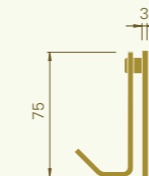

P & S Brass Hooks

DESCRIPTION

Our solid brass hooks are a great marriage of beauty and utility. The brass is brushed and left raw to age naturally. Excellent for hanging coats, bags, towels or hats.

INFO

Installation by wall mounted screws.

MATERIALS

Solid brass.

P & S BRASS HOOKS LARGE

FULL CIRCLE

DIMENSIONS

150mm diameter

PRICE

$85

P & S BRASS HOOKS LARGE

HALF CIRCLE W BOTTOM HOOK

DIMENSIONS

150mm width

75mm height

PRICE

$75

P & S BRASS HOOKS LARGE

HALF CIRCLE W SIDE HOOK

DIMENSIONS

150mm width

75mm height

PRICE

$75

P & S BRASS HOOKS SMALL

FULL CIRCLE

DIMENSIONS

90mm Diameter

PRICE

$55

P & S BRASS HOOKS SMALL

HALF CIRCLE W BOOTTOM HOOK

DIMENSIONS

90mm width

45mm height

PRICE

$50

P & S BRASS HOOKS SMALL

HALF CIRCLE W BOOTTOM HOOK

DIMENSIONS

90mm width

45mm height

PRICE

$50