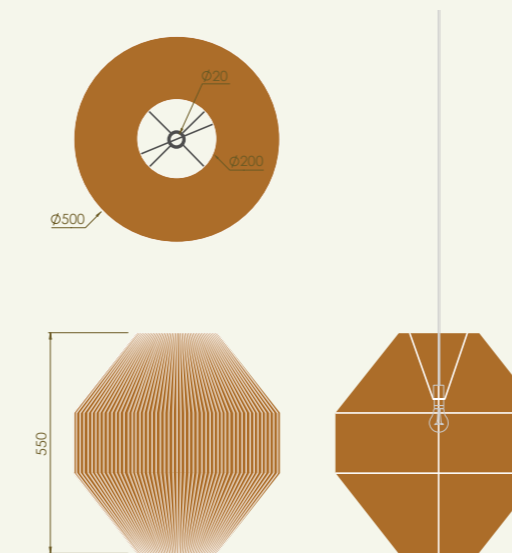

BABY BELL WEAVER

DIMENSIONS

600mm height

400mm widest point

PRICE

\$890

BELL WEAVER

DIMENSIONS

750mm height

500mm widest point

PRICE

\$1200

FULL WEAVER

DIMENSIONS

550mm height

500mm widest point

PRICE

\$890

MID LIGHT WEAVER

DIMENSIONS

550mm height

500mm widest point

PRICE

\$980

STARBURST

DIMENSIONS

550mm height

500mm widest point

PRICE

\$980