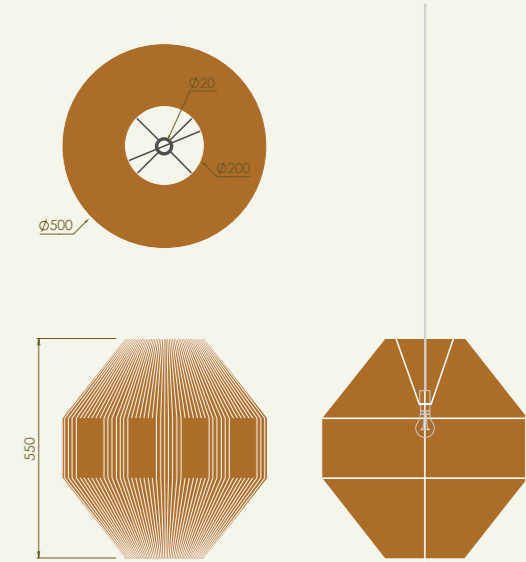

BABY BELL WEAVER

DIMENSIONS

600mm height

400mm widest point

PRICE

\$890

BELL WEAVER

DIMENSIONS

750mm height

500mm widest point

PRICE

\$1200

FULL WEAVER

DIMENSIONS

550mm height

500mm widest point

PRICE

\$890

MID LIGHT WEAVER

DIMENSIONS

550mm height

500mm widest point

PRICE

\$980

STARBURST

DIMENSIONS

550mm height

500mm widest point

PRICE

\$980