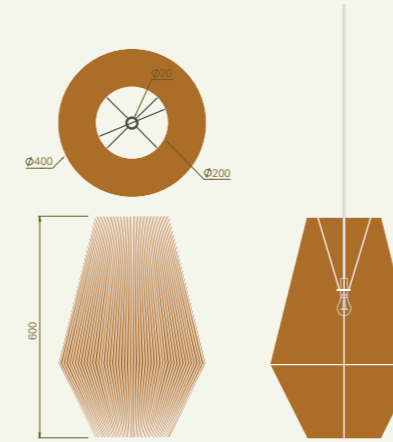

BABY BELL WEAVER

DIMENSIONS

600mm height

400mm widest point

PRICE

\$890

BELL WEAVER

DIMENSIONS

750mm height

500mm widest point

PRICE

\$1200

FULL WEAVER

DIMENSIONS

550mm height

500mm widest point

PRICE

\$890

MID LIGHT WEAVER

DIMENSIONS

550mm height

500mm widest point

PRICE

\$980

STARBURST

DIMENSIONS

550mm height

500mm widest point

PRICE

\$980