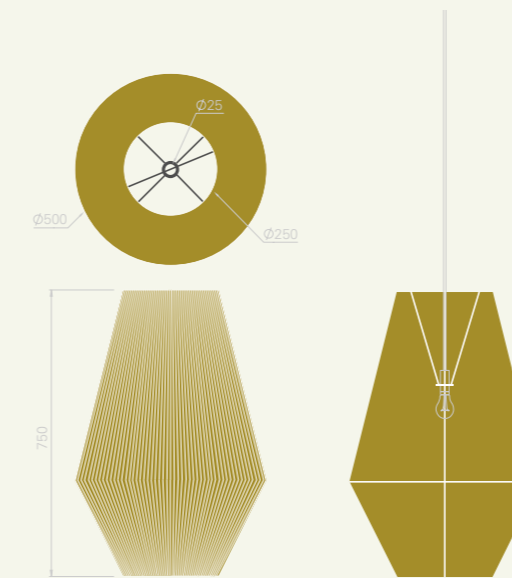

BABY BELL WEAVER

DIMENSIONS

600mm height

400mm widest point

PRICE

\$890

BELL WEAVER

DIMENSIONS

750mm height

500mm widest point

PRICE

\$1200

FULL WEAVER

DIMENSIONS

550mm height

500mm widest point

PRICE

\$890

MID LIGHT WEAVER

DIMENSIONS

550mm height

500mm widest point

PRICE

\$980

STARBURST

DIMENSIONS

550mm height

500mm widest point

PRICE

\$980