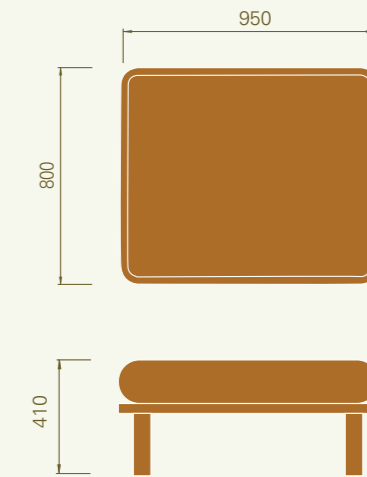

410mm sitting height

725mm total height

1 base cushion

2 back cushions.

VELVET \$5450

LINEN \$6220

THE DREAMER STANDARD

DIMENSIONS

2600mm width

950mm depth

410mm sitting height

725mm total height

2 base cushions

4 back cushions

VELVET \$5720

LINEN \$6530

THE DREAMER STANDARD & OTTOMAN

DIMENSIONS

950mm width

800mm depth

410mm total height

Price inclusive of The Plush Standard &

Plush Ottoman

VELVET \$7510

LINEN \$8480

THE DREAMER BRADY BUNCH

DIMENSIONS

3900mm width

950mm depth

410mm sitting height

725mm total height

3 base cushions