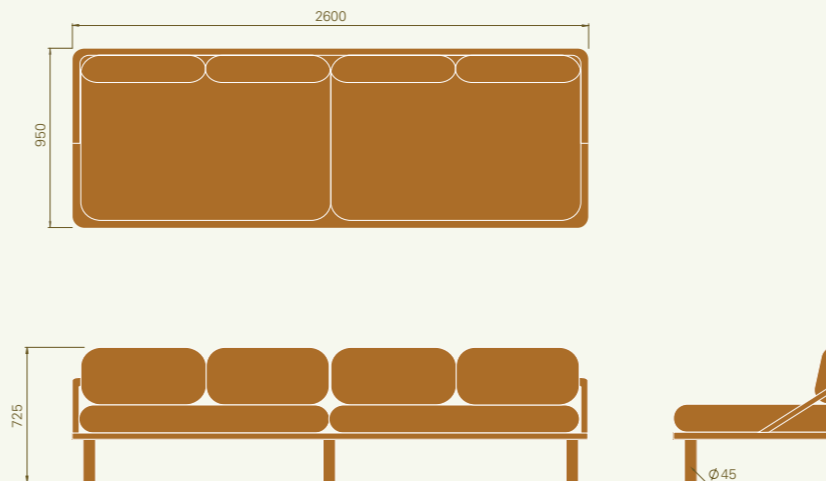

410mm sitting height

725mm total height

1 base cushion

2 back cushions.

VELVET \$5450

LINEN \$6220

THE DREAMER STANDARD

DIMENSIONS

2600mm width

950mm depth

410mm sitting height

725mm total height

2 base cushions

4 back cushions

VELVET \$5720

LINEN \$6530

THE DREAMER STANDARD & OTTOMAN

DIMENSIONS

950mm width

800mm depth

410mm total height

Price inclusive of The Plush Standard &

Plush Ottoman

VELVET \$7510

LINEN \$8480

THE DREAMER BRADY BUNCH

DIMENSIONS

3900mm width

950mm depth

410mm sitting height

725mm total height

3 base cushions