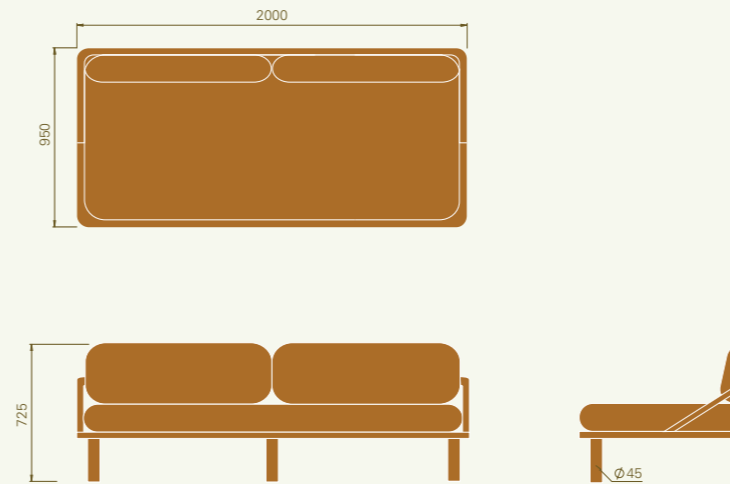

1 base cushion

2 back cushions

VELVET \$4820

LINEN \$4320

THE DREAMER MENAGE

DIMENSIONS

2000mm width

950mm depth

410mm sitting height

725mm total height

1 base cushion

2 back cushions.

VELVET \$5450

LINEN \$6220

THE DREAMER STANDARD

DIMENSIONS

2600mm width

950mm depth

410mm sitting height

725mm total height

2 base cushions

4 back cushions

VELVET \$5720

LINEN \$6530

THE DREAMER STANDARD & OTTOMAN

DIMENSIONS

950mm width

800mm depth

410mm total height

Price inclusive of The Plush Standard &

Plush Ottoman

VELVET \$7510