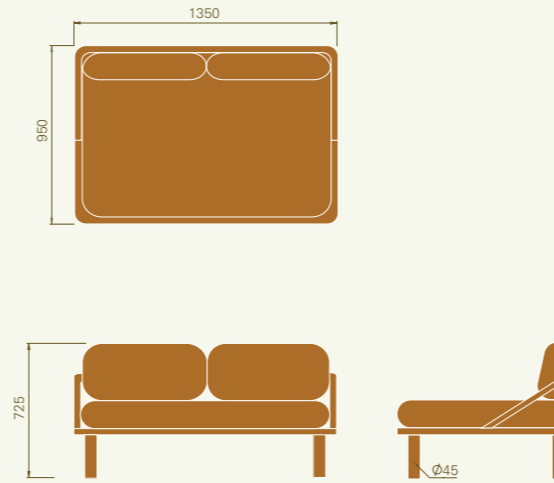

Futon cushions made in traditional Japanese style.

Upholstered in either 100% linen or 100% cotton velvet.

THE DREAMER LOVERS

DIMENSIONS

1350mm width

950mm depth

410mm sitting height

724mm total height

1 base cushion

2 back cushions

VELVET \$4820

LINEN \$4320

THE DREAMER MENAGE

DIMENSIONS

2000mm width

950mm depth

410mm sitting height

725mm total height

1 base cushion

2 back cushions.

VELVET \$5450

LINEN \$6220

THE DREAMER STANDARD

DIMENSIONS

2600mm width

950mm depth

410mm sitting height

725mm total height

2 base cushions

4 back cushions

VELVET \$5720

LINEN \$6530