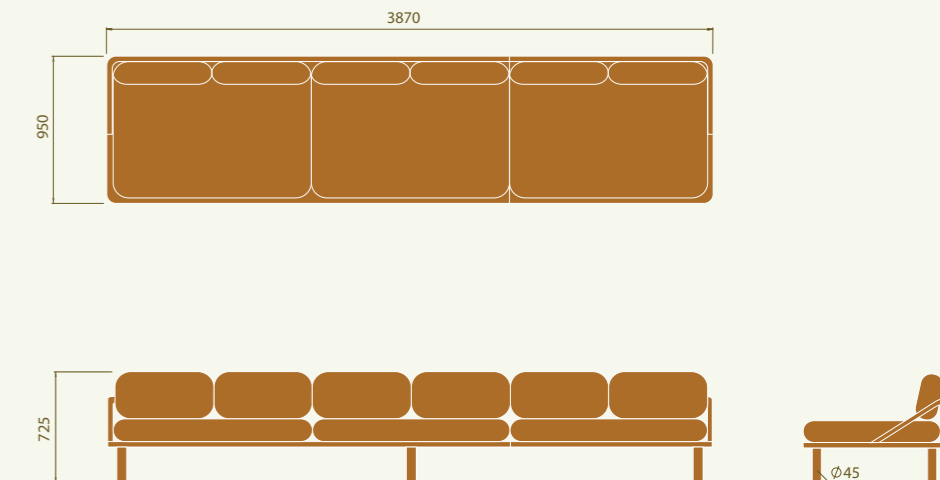

2600mm width

950mm depth

410mm sitting height

725mm total height

2 base cushions

4 back cushions

VELVET \$5720

LINEN \$6530

THE DREAMER STANDARD & OTTOMAN

DIMENSIONS

950mm width

800mm depth

410mm total height

Price inclusive of The Plush Standard &

Plush Ottoman

VELVET \$7510

LINEN \$8480

THE DREAMER BRADY BUNCH

DIMENSIONS

3900mm width

950mm depth

410mm sitting height

725mm total height

3 base cushions

6 back cushions.

VELVET \$9120

LINEN \$9800

COVERS ONLY

VELVET

Lovers \$790

Menage \$1185

Standard \$1570