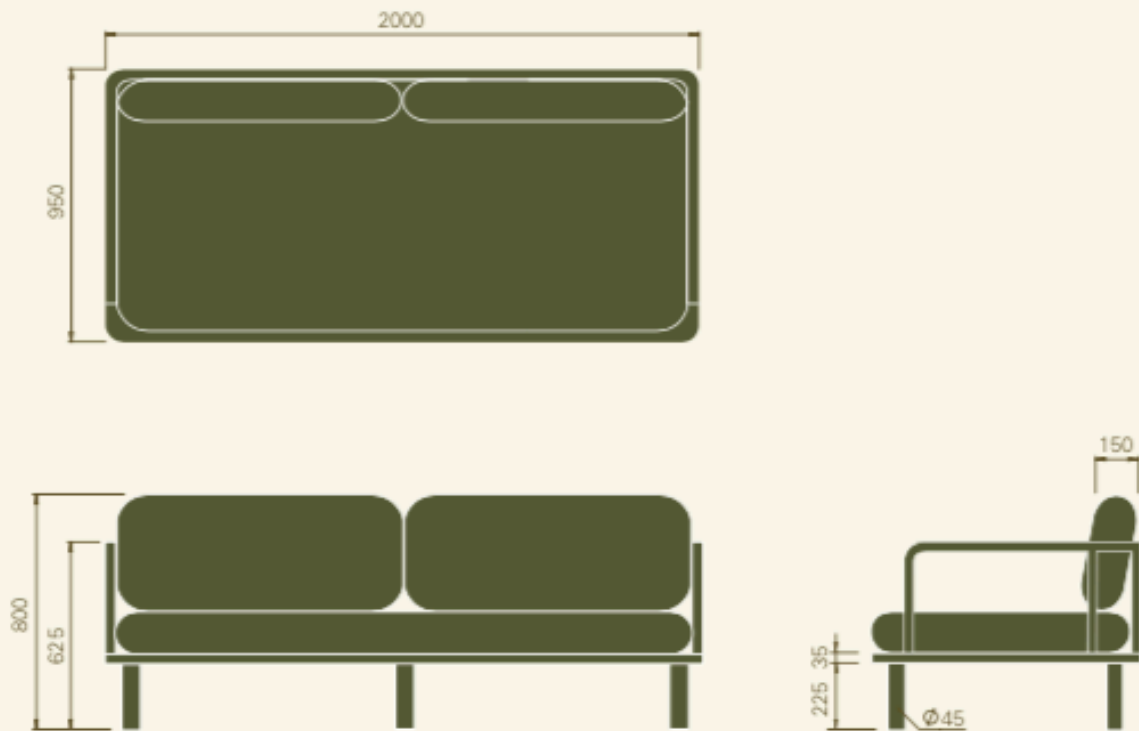

## DIMENSIONS

1350mm width

950mm depth

460mm sitting height

800mm total height

1 base cushion

1 back cushion

## DIMENSIONS

2000mm width

950mm depth

460mm sitting height

800mm total height

1 base cushion

2 back cushions

## DIMENSIONS

2600mm width

950mm depth

460mm sitting height

800mm total height

2 base cushions

2 back cushions