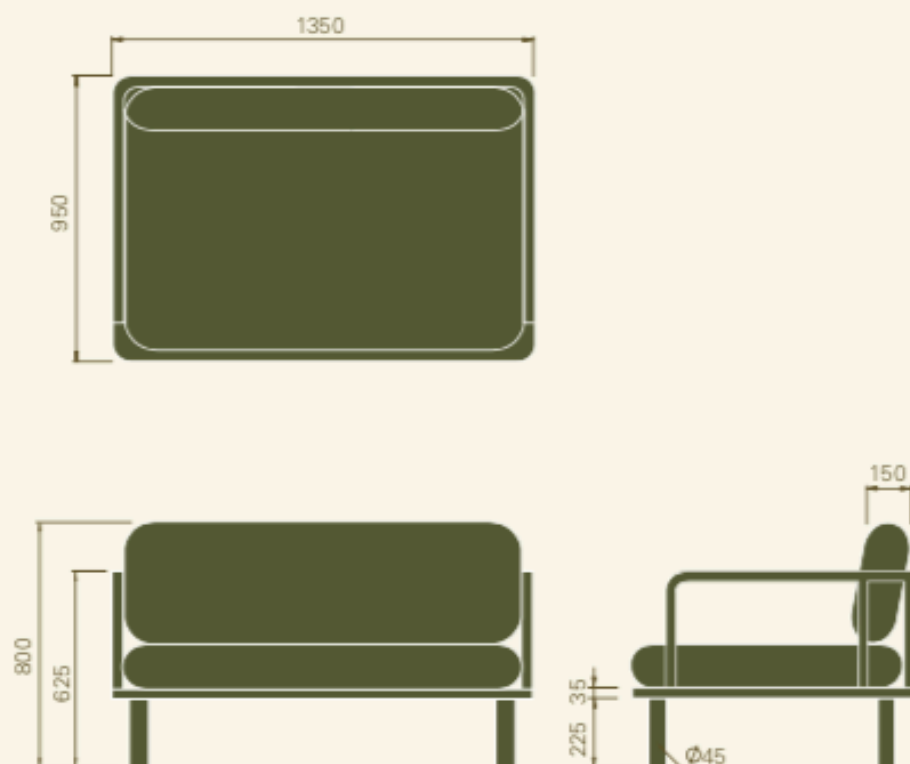

## DIMENSIONS

1350mm width

950mm depth

460mm sitting height

800mm total height

1 base cushion

1 back cushion

## DIMENSIONS

2000mm width

950mm depth

460mm sitting height

800mm total height

1 base cushion

2 back cushions

## DIMENSIONS

2600mm width

950mm depth

460mm sitting height

800mm total height

2 base cushions

2 back cushions