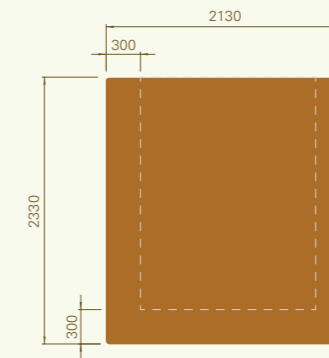

BED HEAD

900mm bed head height

+ $500