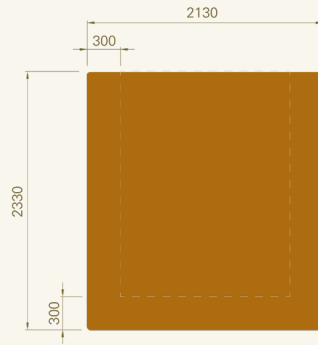

Available in Queen and King.

MATERIALS

Made from sustainably sourced solid Victorian Ash finished with a natural hardwax oil.

LOFT BED QUEEN

DIMENSIONS

260mm base height

2330mm length

2130mm width

PRICE

\$4400

BED HEAD

900mm bed head height

+ \$500

LOFT BED KING

DIMENSIONS

260mm base height

2330mm length

2430mm width

PRICE

\$4730

BED HEAD

900mm bed head height

+\$500