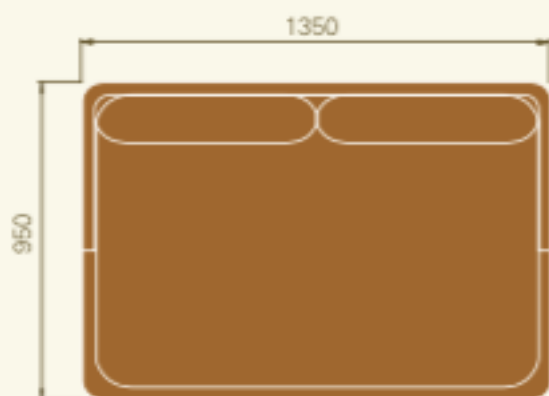

DIMENSIONS

1350mm width

950mm depth

440mm sitting height

725mm total height

1 base cushion

2 back cushions

THE DREAMER MENAGE

DIMENSIONS

2000mm width

950mm depth

440mm sitting height

725mm total height

1 base cushion

2 back cushions.

THE DREAMER STANDARD

DIMENSIONS

2600mm width

950mm depth

440mm sitting height

725mm total height

2 base cushions

4 back cushions