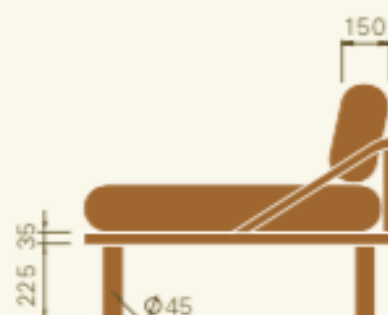

DIMENSIONS

1350mm width

950mm depth

440mm sitting height

725mm total height

1 base cushion

2 back cushions

THE DREAMER MENAGE

DIMENSIONS

2000mm width

950mm depth

440mm sitting height

725mm total height

1 base cushion

2 back cushions.

THE DREAMER STANDARD

DIMENSIONS

2600mm width

950mm depth

440mm sitting height

725mm total height

2 base cushions

4 back cushions