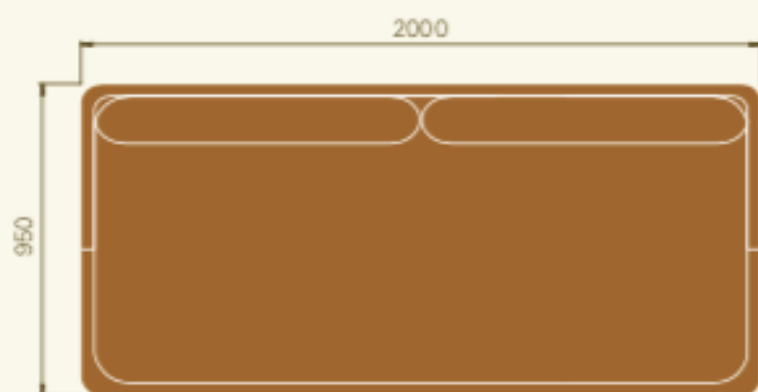

DIMENSIONS

2000mm width

950mm depth

440mm sitting height

725mm total height

1 base cushion

2 back cushions.

THE DREAMER STANDARD

DIMENSIONS

2600mm width

950mm depth

440mm sitting height

725mm total height

2 base cushions

4 back cushions