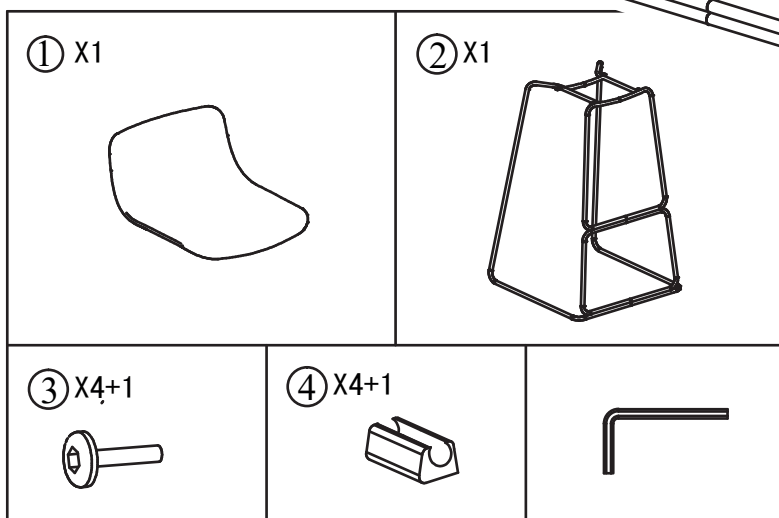

Wave fabric Counter stool Sled base

jason.l
your office furniture mate

www.jasonl.com.au

Need help!
Call us on
1300 527 665