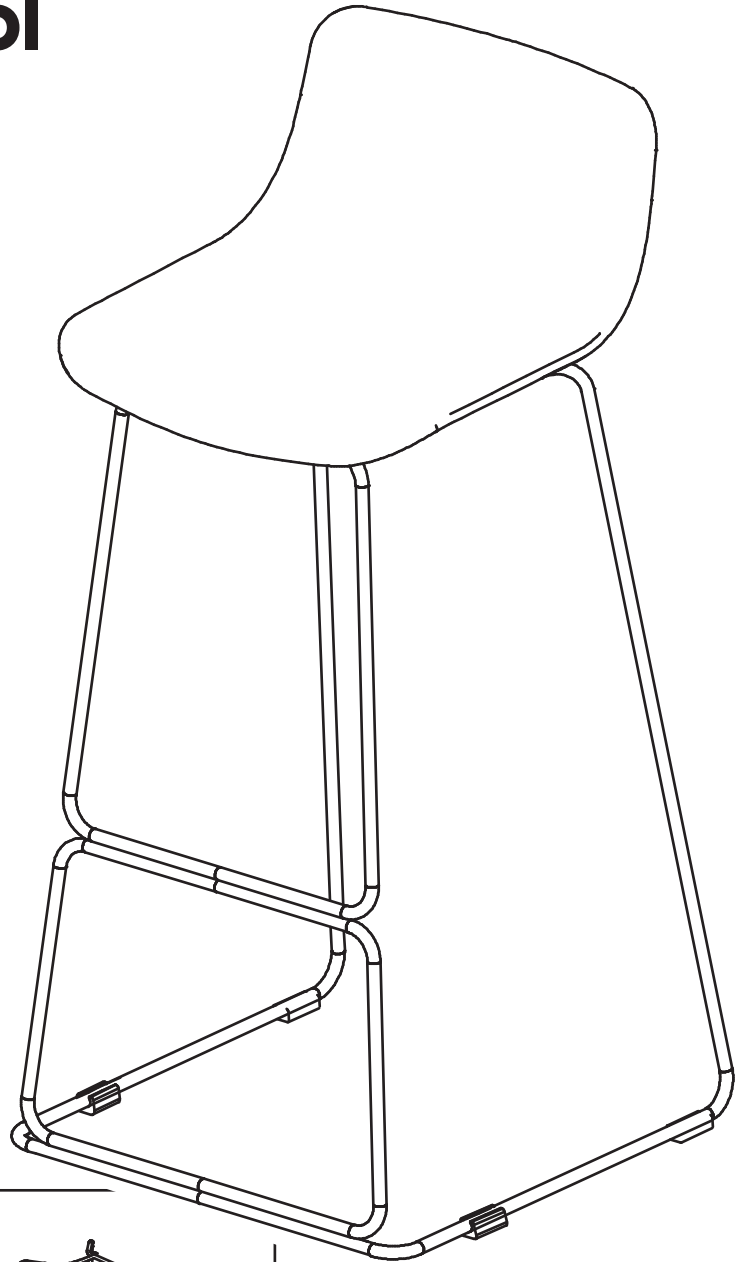

# Wave fabric Counter stool Sled base

**jason.l**  
your office furniture mate

[www.jasonl.com.au](http://www.jasonl.com.au)

**Need help!**  
Call us on  
**1300 527 665**

# Wave fabric Counter stool Sled base