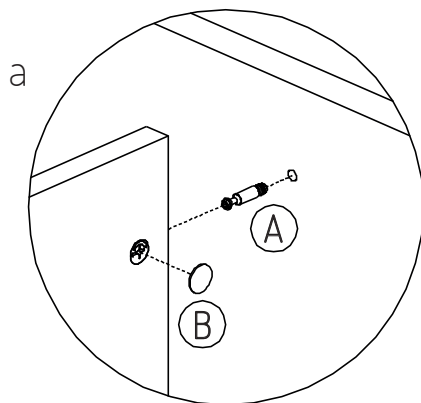

- A Minifix Steel Bolt 10259 (11 pcs)
- B DECO CAP 16x5mm (11 pcs)
- C Leveller M6 x 25 x 18mm (4 pcs)
- D GRO-PLC-RD59 (2 pcs)

② SIDE PANEL R
Qty: 1 pc

③ SIDE PANEL L
Qty: 1 pc

① FRONT PANEL
Qty: 1 pc

④ TOP PANEL
Qty: 1 pc