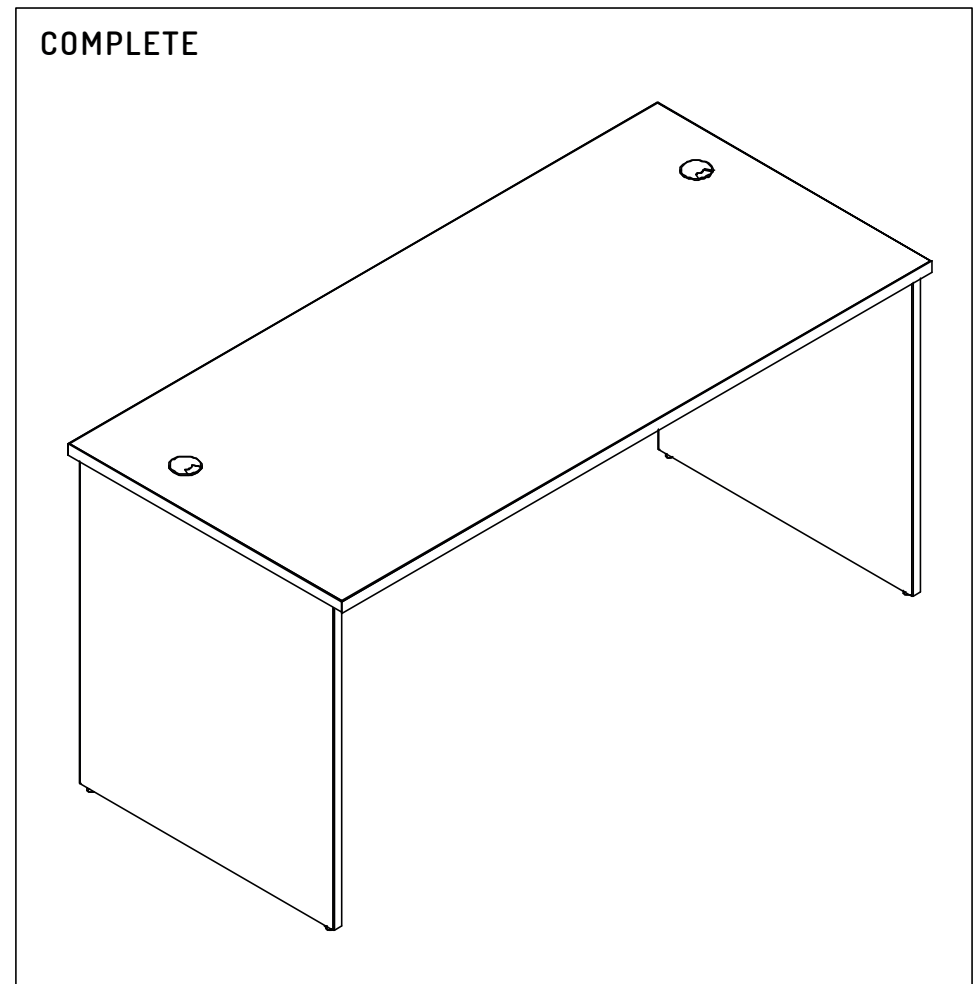

Assemble the assembly at step 1 to Top Panel

ASSEMBLY INSTRUCTIONS

Uniform Panel Desk

Sizes (mm): 1400L x 700D / 1600L x 700D

www.jasonl.com.au

Need help!

Call us on
1300 527 665

jason.l
your office furniture mate