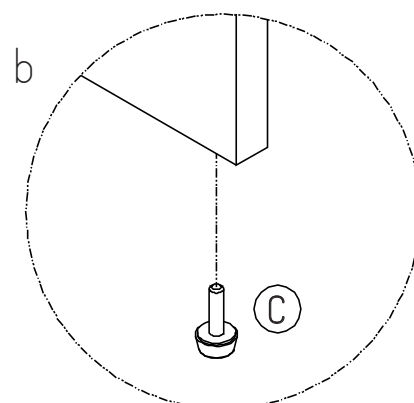

- A Minifix Steel Bolt 10259 (11 pcs)
- B DECO CAP 16x5mm (11 pcs)
- C Leveller M6 x 25 x 18mm (4 pcs)
- D GRO-PLC-RD59 (2 pcs)

② SIDE PANEL R
Qty: 1 pc

③ SIDE PANEL L
Qty: 1 pc

① FRONT PANEL
Qty: 1 pc

④ TOP PANEL
Qty: 1 pc