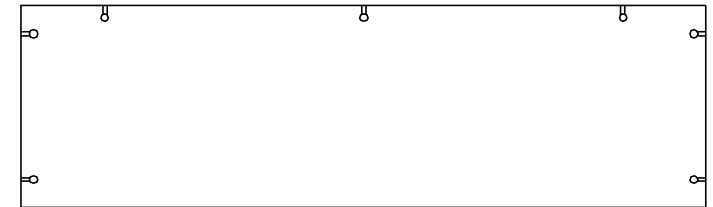

ASSEMBLY INSTRUCTIONS

Uniform Panel Desk

Sizes (mm): 1400L x 700D / 1600L x 700D

www.jasonl.com.au

Need help!

Call us on
1300 527 665

jason.l
your office furniture mate

COMPONENTS

- A Minifix Steel Bolt 10259 (11 pcs)
- B DECO CAP 16x5mm (11 pcs)
- C Leveller M6 x 25 x 18mm (4 pcs)
- D GRO-PLC-RD59 (2 pcs)

② SIDE PANEL R
Qty: 1 pc

③ SIDE PANEL L
Qty: 1 pc

① FRONT PANEL
Qty: 1 pc

④ TOP PANEL
Qty: 1 pc