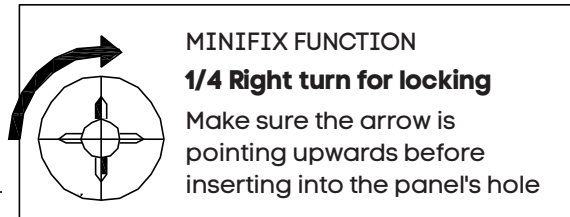

ASSEMBLY INSTRUCTIONS

Uniform Panel Desk

Sizes (mm): 1400L x 700D / 1600L x 700D

www.jasonl.com.au

Need help!

Call us on
1300 527 665

jason.l
your office furniture mate

Assemble Part follow sequence number