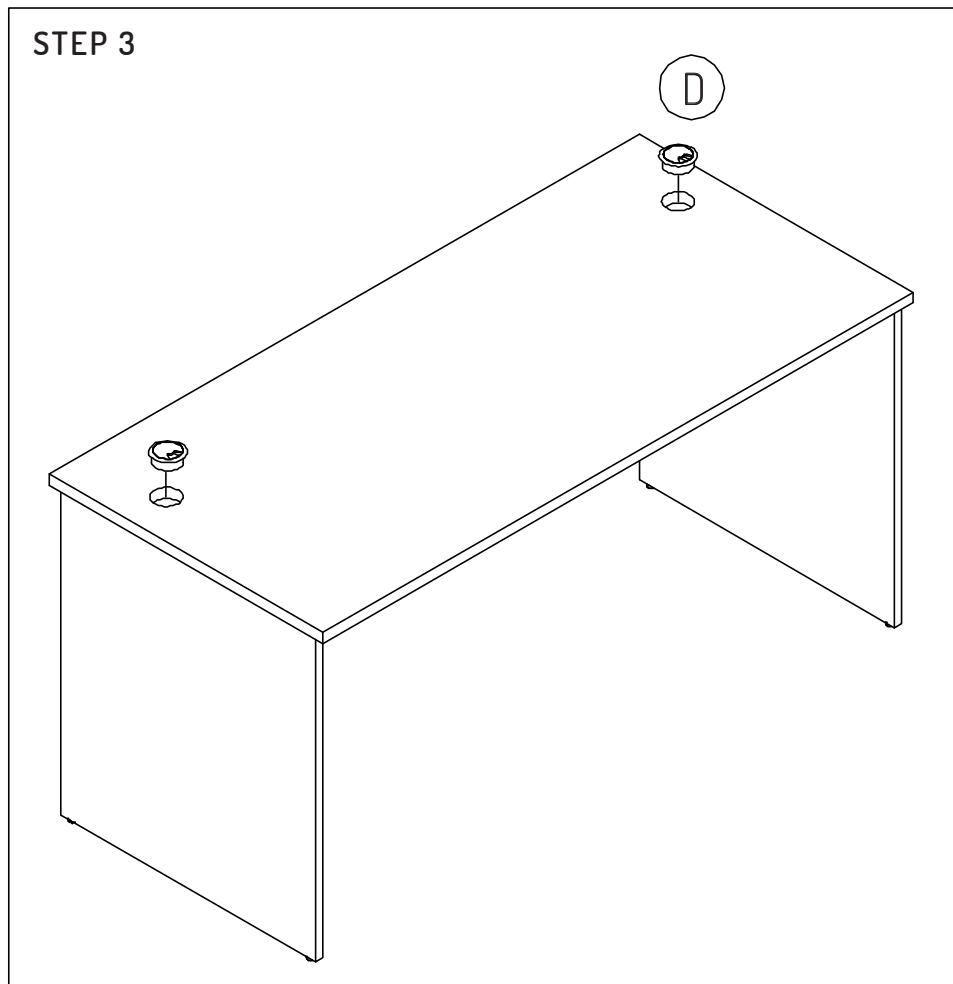

Assemble the assembly at step 1 to Top Panel

ASSEMBLY INSTRUCTIONS

Uniform Panel Desk

Sizes (mm): 1400L x 700D / 1600L x 700D

www.jasonl.com.au

Need help!

Call us on
1300 527 665

jason.l
your office furniture mate