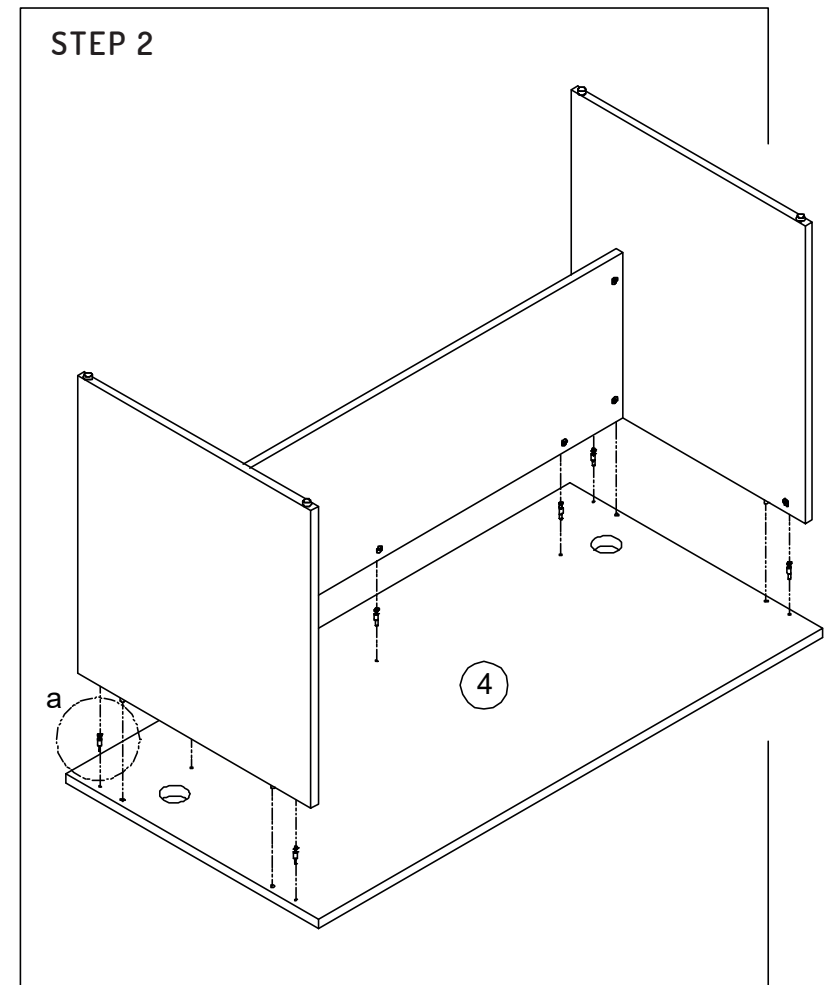

- A Minifix Steel Bolt 10259 (11 pcs)
- B DECO CAP 16x5mm (11 pcs)
- C Leveller M6 x 25 x 18mm (4 pcs)
- D GRO-PLC-RD59 (2 pcs)

② SIDE PANEL R
Qty: 1 pc

③ SIDE PANEL L
Qty: 1 pc

① FRONT PANEL
Qty: 1 pc

④ TOP PANEL
Qty: 1 pc

ASSEMBLY INSTRUCTIONS

Uniform Panel Desk

Sizes (mm): 1400L x 700D / 1600L x 700D

www.jasonl.com.au

Need help!

Call us on
1300 527 665

jason.l
your office furniture mate

Assemble Part follow sequence number

Assemble the assembly at step 1 to Top Panel

ASSEMBLY INSTRUCTIONS

Uniform Panel Desk

Sizes (mm): 1400L x 700D / 1600L x 700D

www.jasonl.com.au

Need help!

Call us on
1300 527 665

jason.l
your office furniture mate