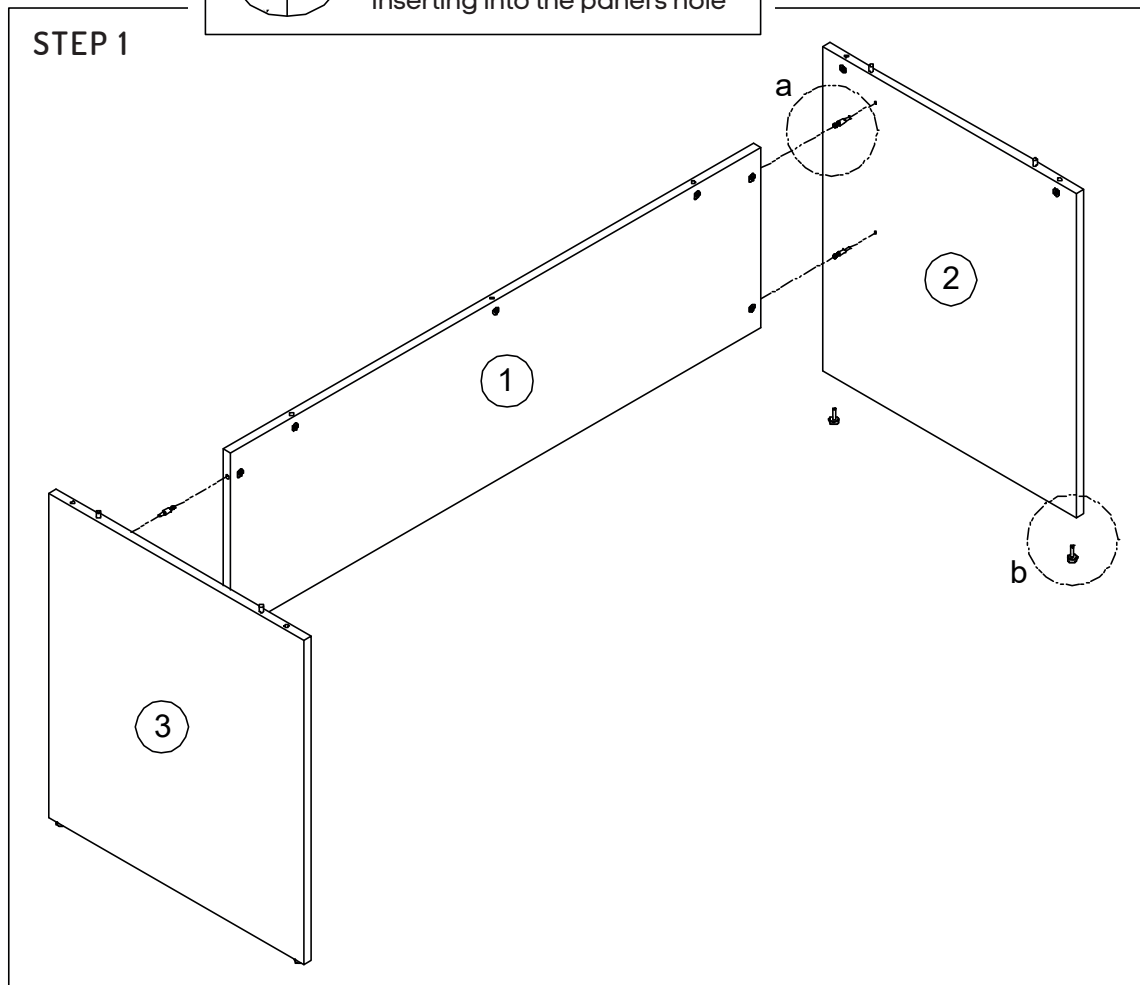

ASSEMBLY INSTRUCTIONS

Uniform Panel Desk

Sizes (mm): 1400L x 700D / 1600L x 700D

www.jasonl.com.au

Need help!

Call us on
1300 527 665

jason.l
your office furniture mate

Assemble Part follow sequence number