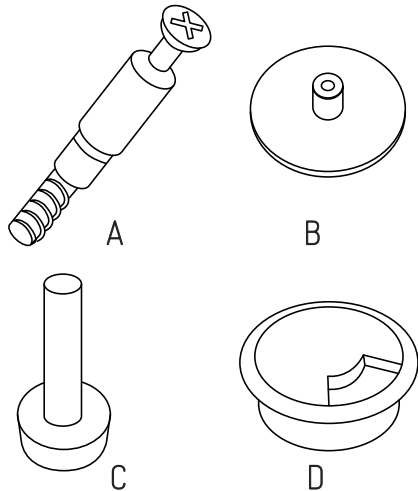

ASSEMBLY INSTRUCTIONS

Uniform Panel Desk

Sizes (mm): 1400L x 700D / 1600L x 700D

www.jasonl.com.au

Need help!

Call us on
1300 527 665

jason.l
your office furniture mate

COMPONENTS

- A Minifix Steel Bolt 10259 (11 pcs)
- B DECO CAP 16x5mm (11 pcs)
- C Leveller M6 x 25 x 18mm (4 pcs)
- D GRO-PLC-RD59 (2 pcs)

② SIDE PANEL R
Qty: 1 pc

③ SIDE PANEL L
Qty: 1 pc

① FRONT PANEL
Qty: 1 pc

④ TOP PANEL
Qty: 1 pc