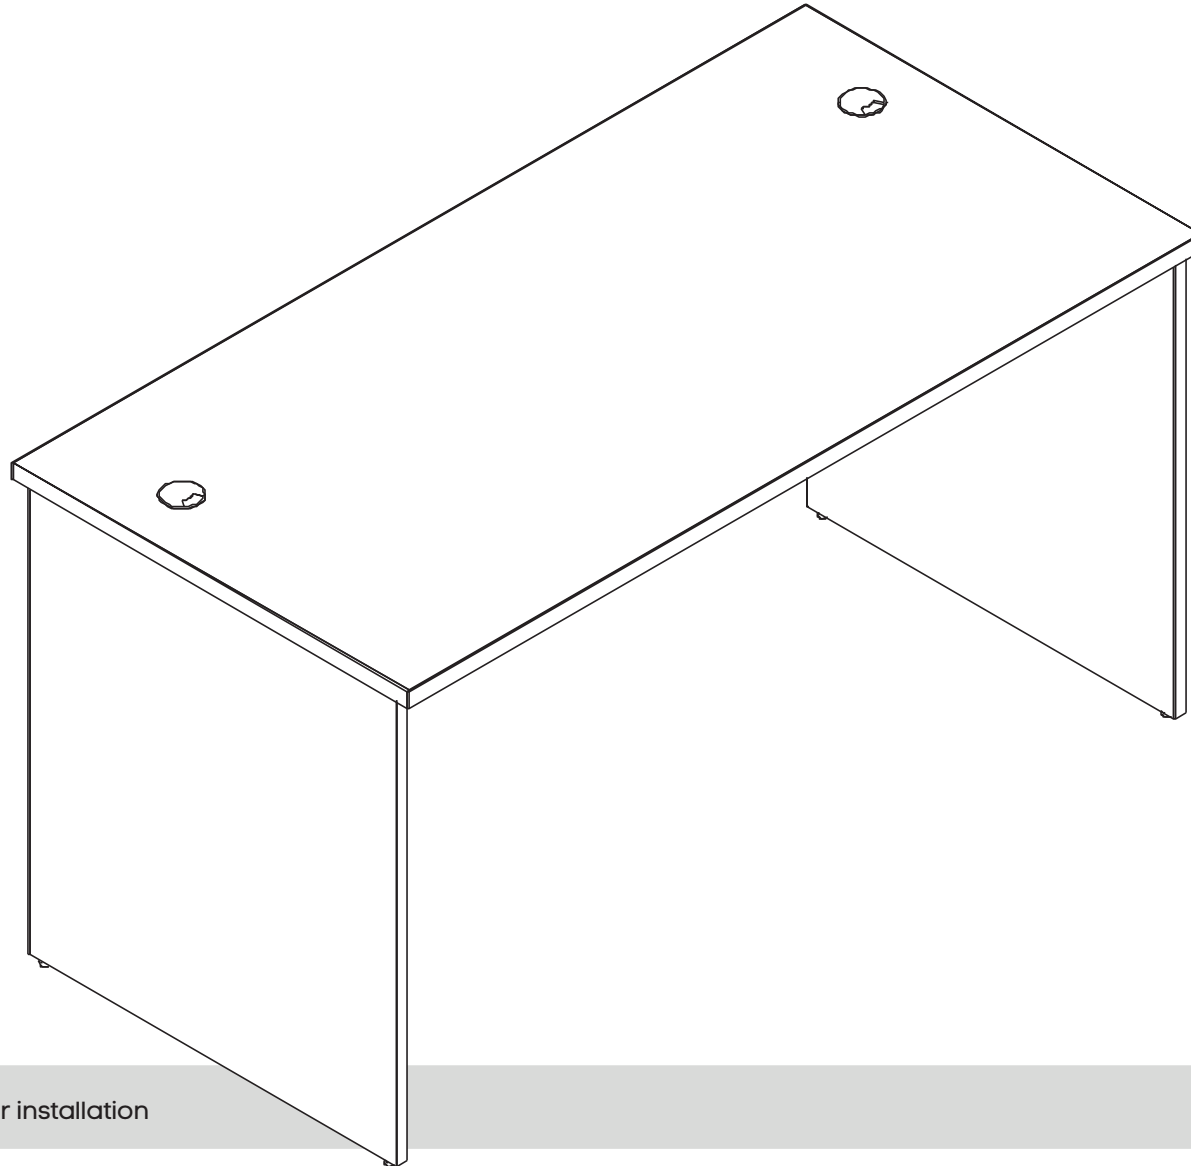

ASSEMBLY INSTRUCTIONS

Uniform Panel Desk

Sizes (mm): 1400L x 700D / 1600L x 700D

www.jasonl.com.au

Need help!

Call us on
1300 527 665

jason.l
your office furniture mate

2 persons required for installation

ASSEMBLY INSTRUCTIONS

Uniform Panel Desk

Sizes (mm): 1400L x 700D / 1600L x 700D

www.jasonl.com.au

Need help!

Call us on
1300 527 665

jason.l
your office furniture mate

COMPONENTS

- A Minifix Steel Bolt 10259 (11 pcs)
- B DECO CAP 16x5mm (11 pcs)
- C Leveller M6 x 25 x 18mm (4 pcs)
- D GRO-PLC-RD59 (2 pcs)

② SIDE PANEL R
Qty: 1 pc

③ SIDE PANEL L
Qty: 1 pc

① FRONT PANEL
Qty: 1 pc

④ TOP PANEL
Qty: 1 pc