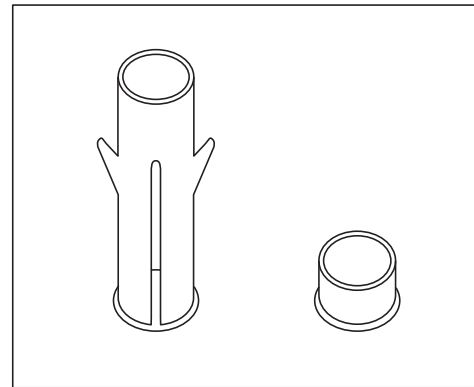

Install the screw expansion tube into the hole