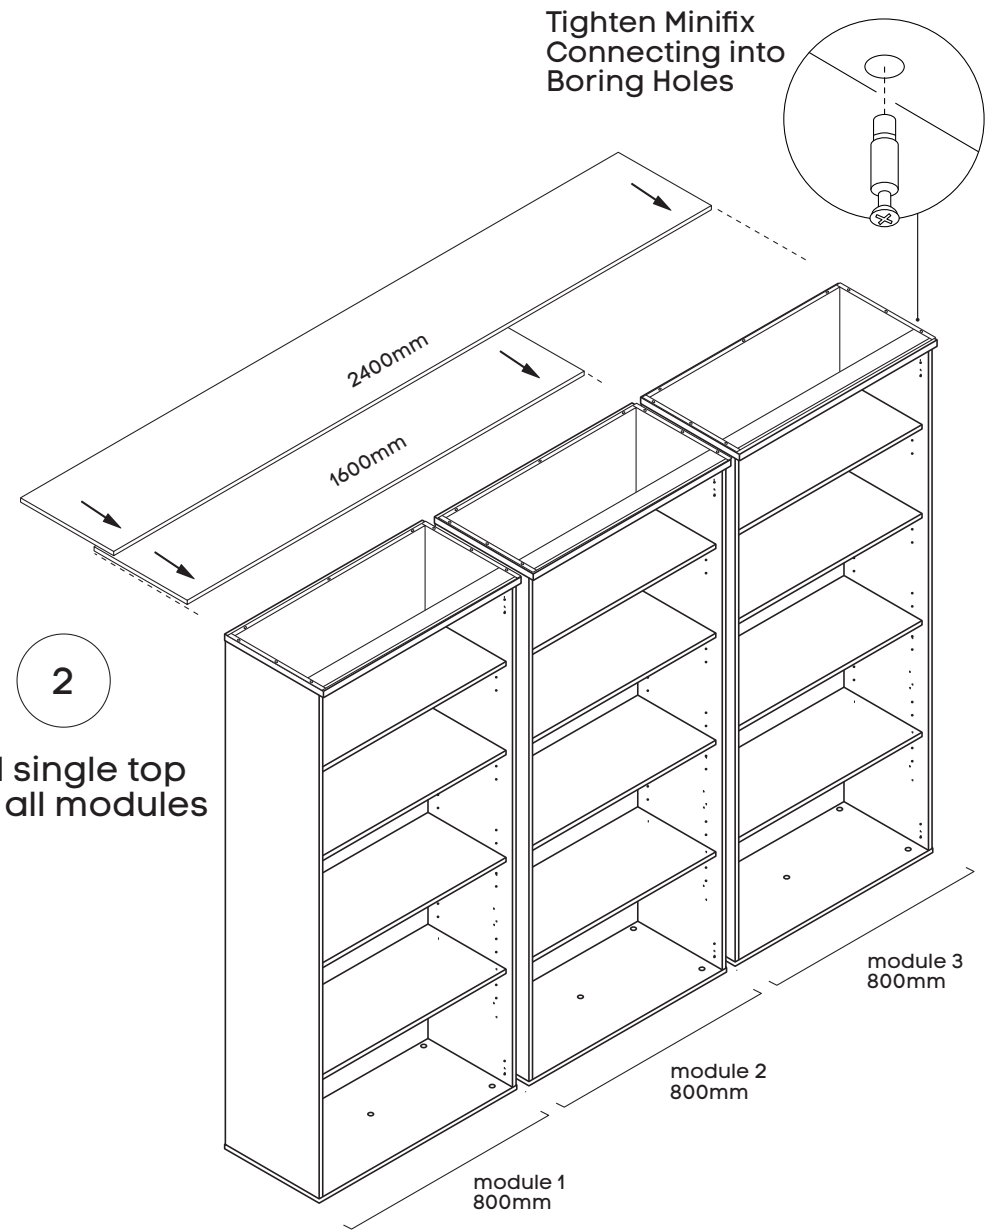

ASSEMBLY INSTRUCTIONS

Uniform 2 Small Door Storage Cupboard

Size (mm): 800W x 350D x 1870H

www.jasonl.com.au

Need help!

Call us on
1300 527 665

jason.l
your office furniture mate

Tighten leveller into boring hole and screw the cap.
Use DECO-CAP-18X15 to seal holes on base panel.

ASSEMBLY INSTRUCTIONS

If you have purchased storage units that are 1600mm or 2400mm wide

www.jasonl.com.au
Need help!
Call us on
1300 527 665

jason.l
your office furniture mate

1

Assemble each module separately without top

2

Add single top over all modules

ASSEMBLY INSTRUCTIONS

Uniform 2 Small Door Storage Cupboard

Size (mm): 800W x 350D x 1870H

www.jasonl.com.au

Need help!

Call us on
1300 527 665