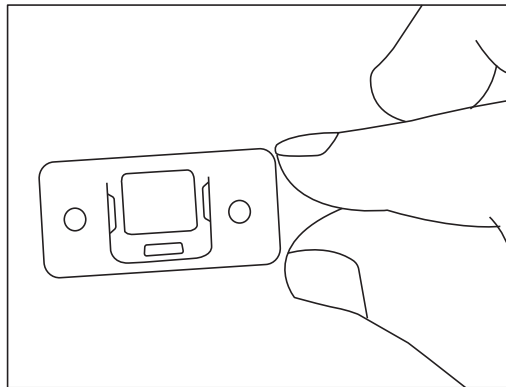

ASSEMBLY INSTRUCTIONS

Uniform 2 Small Door Storage Cupboard

Size (mm): 800W x 350D x 1870H

www.jasonl.com.au

Need help!

Call us on
1300 527 665

jason.l
your office furniture mate

Safety hook *

Large furniture provides ample storage space while making your home look great. If you have kids at home, you should firmly secure your large and heavy furniture to prevent it from toppling.

First set the location for install