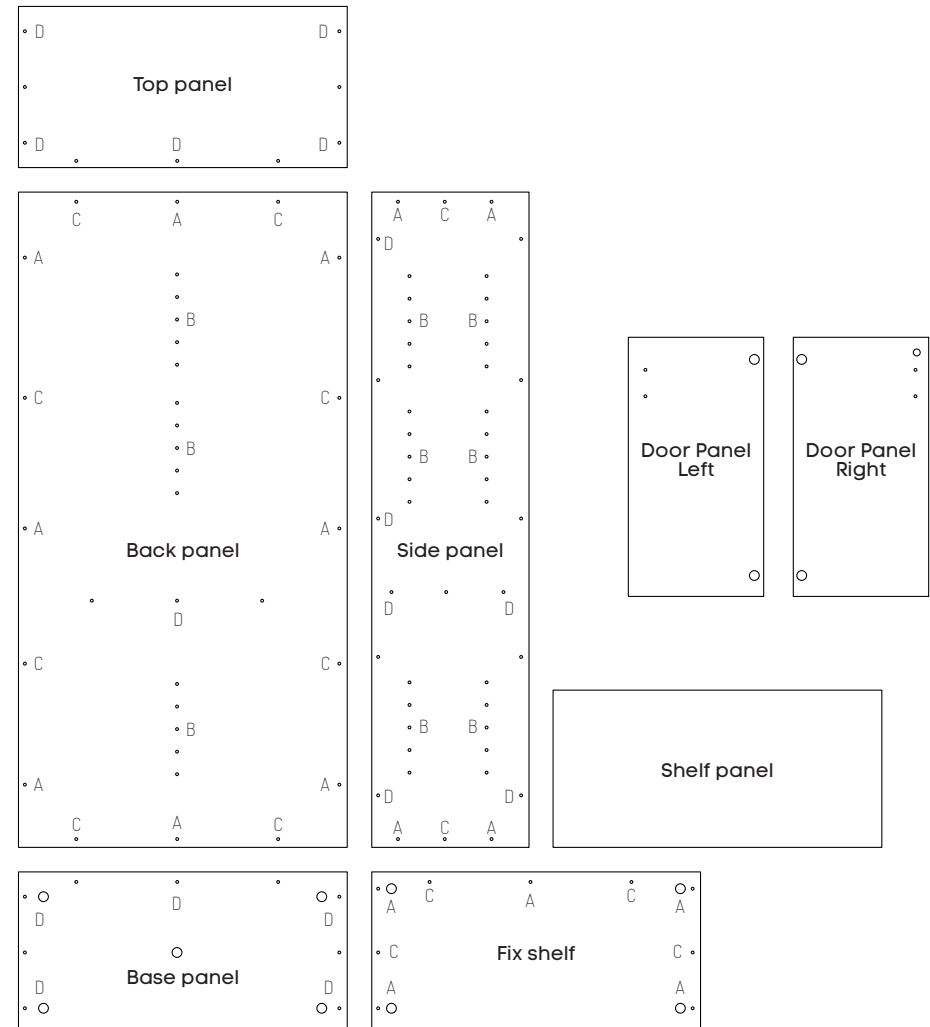

ASSEMBLY INSTRUCTIONS

Uniform 2 Small Door Storage Cupboard

Size (mm): 800W x 350D x 1870H

www.jasonl.com.au

Need help!

Call us on
1300 527 665

jason.l
your office furniture mate

ASSEMBLY INSTRUCTIONS

Uniform 2 Small Door Storage Cupboard

Size (mm): 800W x 350D x 1870H

www.jasonl.com.au

Need help!

Call us on
1300 527 665

jason.l
your office furniture mate

COMPONENTS

- A Minifix Housing x21
- B Collar Stud x15
- C Rubber Wood Dowel M8 x40mm x21
- D Minifix Connecting Bolt x21
- E Adjustable Leveller N2880 x5
- F Leveller N2880 Cap x5
- G Deco Cap x5
- H Top Panel x1
- I Back Panel x1
- J Side Panel x2
- K Base Panel x1
- L Shelf Panel x3
- M Fix Shelf x1
- N Door Panel x2
- O Safety hook *

ASSEMBLY INSTRUCTIONS

Uniform 2 Small Door Storage Cupboard

Size (mm): 800W x 350D x 1870H

www.jasonl.com.au

Need help!

Call us on
1300 527 665

jason.l
your office furniture mate

Function of Klix Cam

Turn for locking
75° Min - 195° Max

Make sure the arrow is pointing upwards before inserting into the panel's hole.

Assemble all panels in the following order.

ASSEMBLY INSTRUCTIONS

Uniform 2 Small Door Storage Cupboard