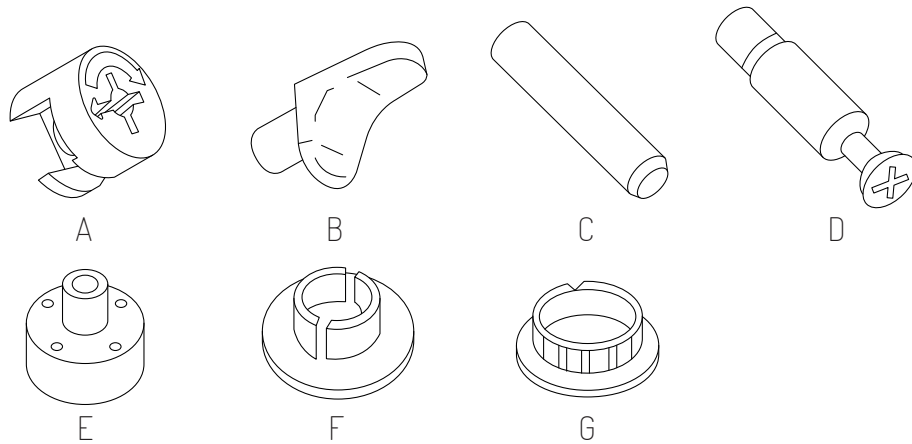

Uniform 2 Small Door Storage Cupboard

Size (mm): 800W x 350D x 1870H

www.jasonl.com.au

Need help!

Call us on
1300 527 665

jason.l
your office furniture mate

COMPONENTS

- A Minifix Housing x21
- B Collar Stud x15
- C Rubber Wood Dowel M8 x40mm x21
- D Minifix Connecting Bolt x21
- E Adjustable Leveller N2880 x5
- F Leveller N2880 Cap x5
- G Deco Cap x5
- H Top Panel x1
- I Back Panel x1
- J Side Panel x2
- K Base Panel x1
- L Shelf Panel x3
- M Fix Shelf x1
- N Door Panel x2
- O Safety hook *