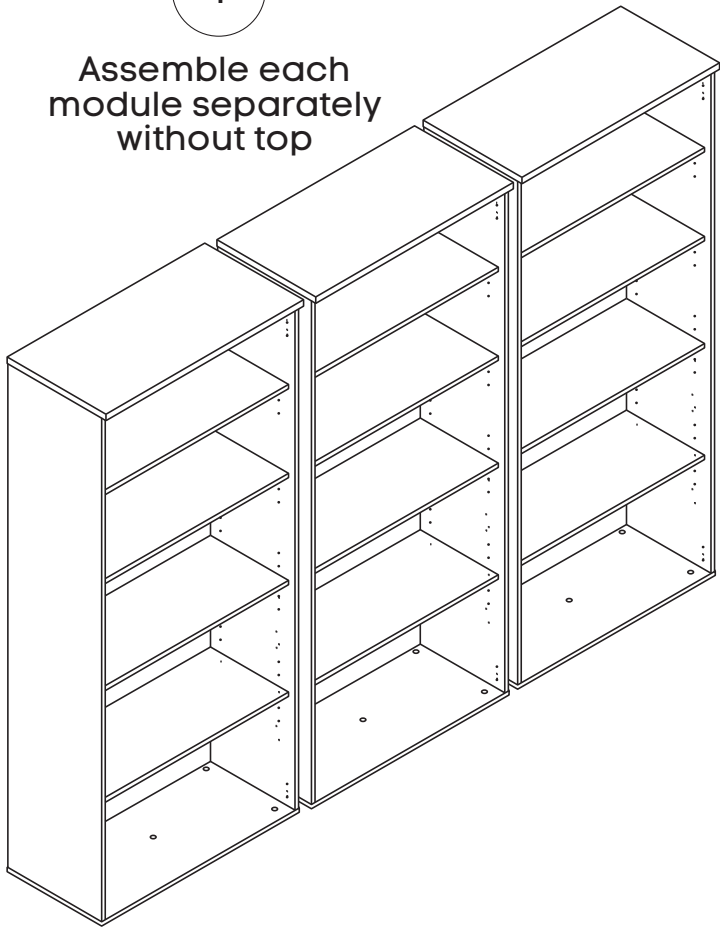

ASSEMBLY INSTRUCTIONS

Uniform 2 Small Door Storage Cupboard

Size (mm): 800W x 350D x 1870H

www.jasonl.com.au

Need help!

Call us on
1300 527 665

jason.l
your office furniture mate

Tighten leveller into boring hole and screw the cap.
Use DECO-CAP-18X15 to seal holes on base panel.

ASSEMBLY INSTRUCTIONS

If you have purchased storage units that are 1600mm or 2400mm wide

www.jasonl.com.au
Need help!
Call us on
1300 527 665

jason.l
your office furniture mate

1

Assemble each module separately without top