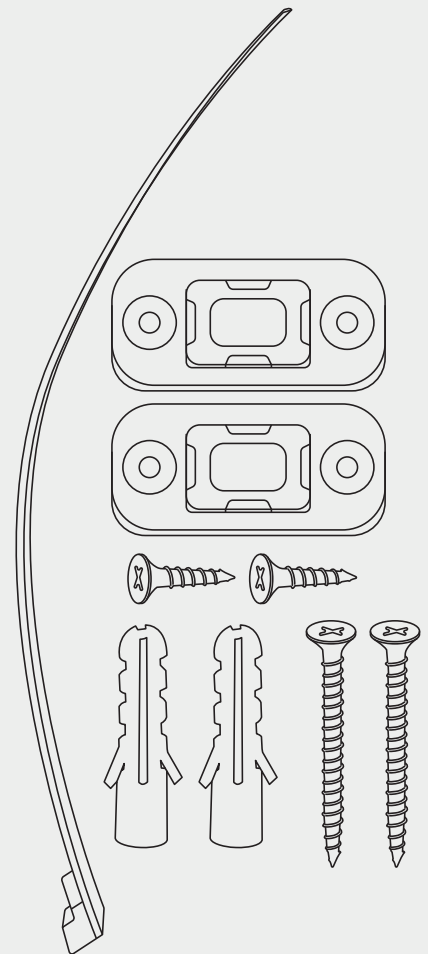

Components included

JasonL strongly recommends that the safety hook will be utilized in all circumstances to prevent falls when the bookcase is installed on uneven ground, is unevenly packed or is interfered with by pets, children, or as a result of any other household or commercial activity. We disclaim all liability for any loss occasioned in the event that the safety hook is not used or has been improperly installed