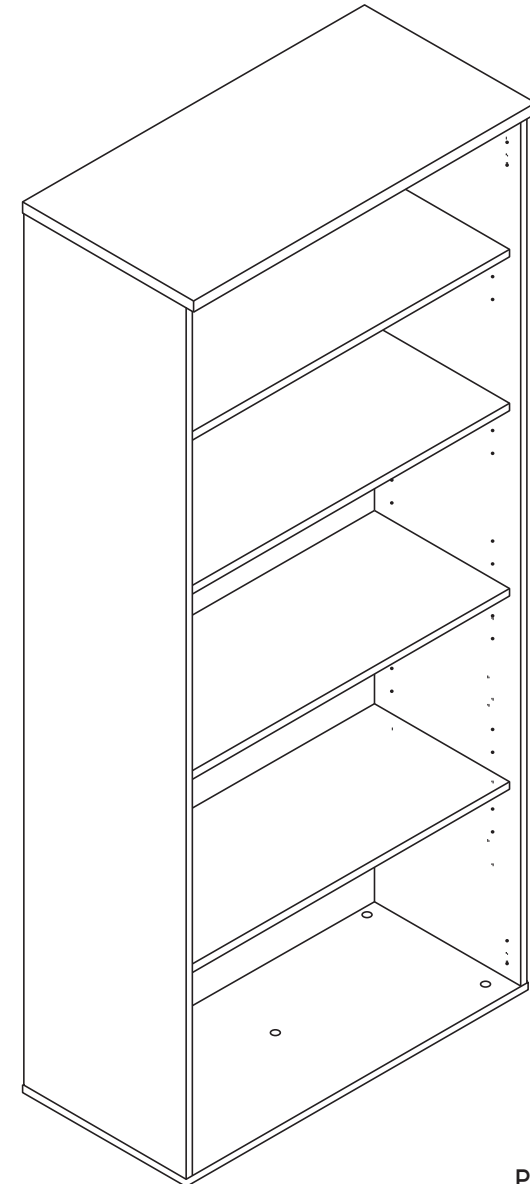

ASSEMBLY INSTRUCTIONS

Uniform 2 Small Door Storage Cupboard

Size (mm): 800W x 350D x 1870H

www.jasonl.com.au

Need help!

Call us on
1300 527 665

jason.l
your office furniture mate

Function of Klix Cam

Turn for locking
75° Min - 195° Max

Make sure the arrow is pointing upwards before inserting into the panel's hole.

Assemble all panels in the following order.

ASSEMBLY INSTRUCTIONS

Uniform 2 Small Door Storage Cupboard

Size (mm): 800W x 350D x 1870H

www.jasonl.com.au

Need help!

Call us on
1300 527 665

jason.l
your office furniture mate

Tighten leveller into boring hole and screw the cap.
Use DECO-CAP-18X15 to seal holes on base panel.

ASSEMBLY INSTRUCTIONS

Uniform 2 Small Door Storage Cupboard

Size (mm): 800W x 350D x 1870H

www.jasonl.com.au

Need help!

Call us on
1300 527 665

jason.l
your office furniture mate

Tighten leveller into boring hole and screw the cap.
Use DECO-CAP-18X15 to seal holes on base panel.