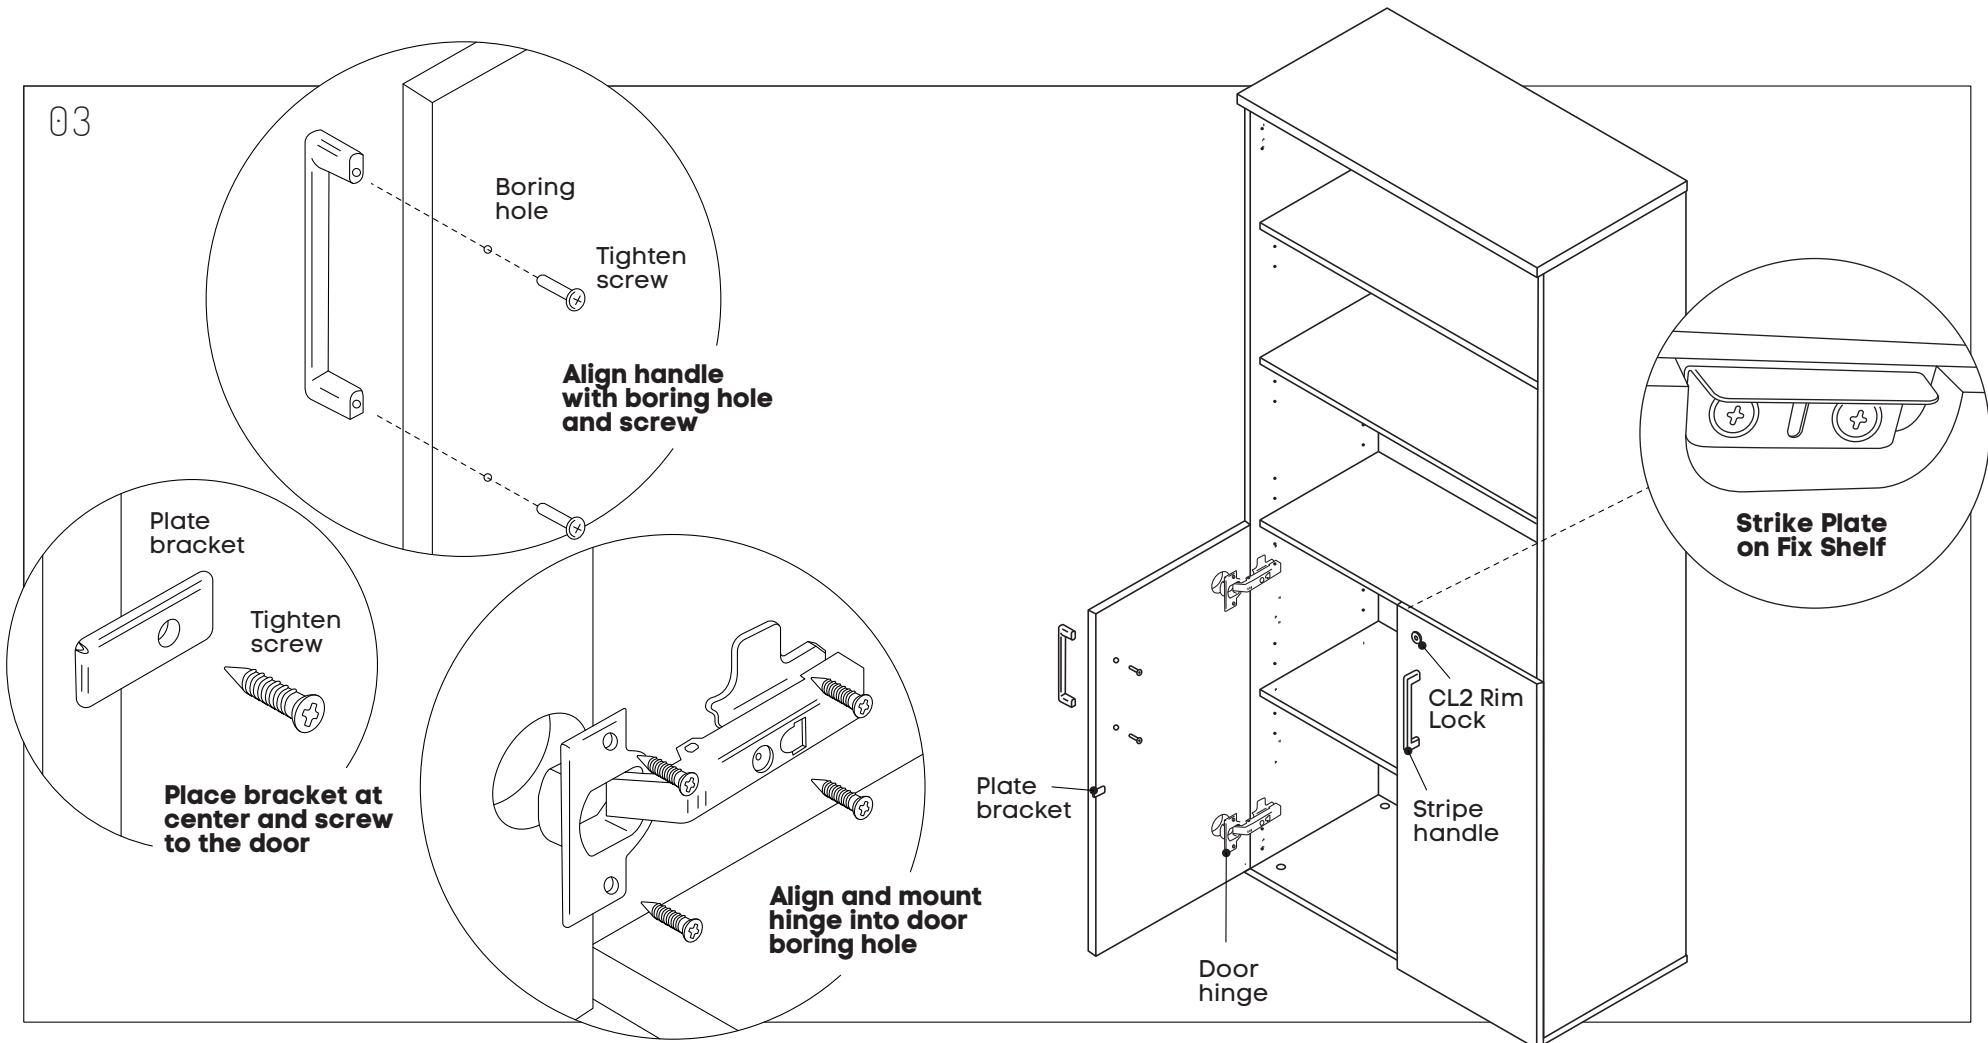

Size (mm): 800W x 350D x 1870H

www.jasonl.com.au

Need help!

Call us on
1300 527 665

jason.l
your office furniture mate

Tighten leveller into boring hole and screw the cap.
Use DECO-CAP-18X15 to seal holes on base panel.

ASSEMBLY INSTRUCTIONS

Uniform 2 Small Door Storage Cupboard

Size (mm): 800W x 350D x 1870H

www.jasonl.com.au

Need help!

Call us on
1300 527 665

jason.l
your office furniture mate

Tighten leveller into boring hole and screw the cap.
Use DECO-CAP-18X15 to seal holes on base panel.