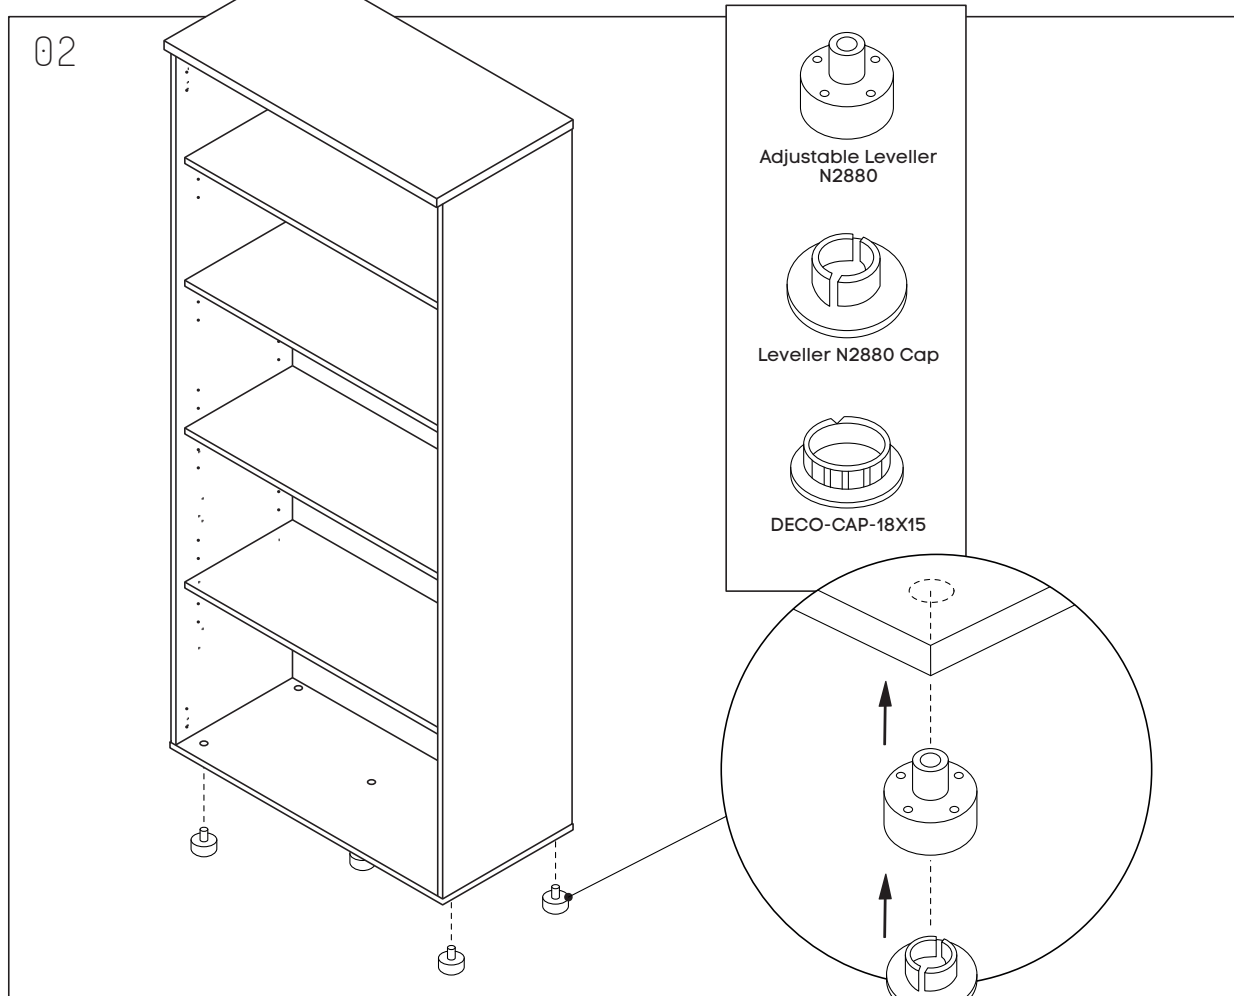

ASSEMBLY INSTRUCTIONS

Uniform 2 Small Door Storage Cupboard

Size (mm): 800W x 350D x 1870H

www.jasonl.com.au

Need help!

Call us on
1300 527 665

jason.l
your office furniture mate

Function of Klix Cam

Turn for locking
75° Min - 195° Max

Make sure the arrow is pointing upwards before inserting into the panel's hole.

Assemble all panels in the following order.

ASSEMBLY INSTRUCTIONS

Uniform 2 Small Door Storage Cupboard

Size (mm): 800W x 350D x 1870H

www.jasonl.com.au

Need help!

Call us on
1300 527 665

jason.l
your office furniture mate

Tighten leveller into boring hole and screw the cap.
Use DECO-CAP-18X15 to seal holes on base panel.

ASSEMBLY INSTRUCTIONS

Uniform 2 Small Door Storage Cupboard

Size (mm): 800W x 350D x 1870H

www.jasonl.com.au

Need help!

Call us on
1300 527 665

jason.l
your office furniture mate

Tighten leveller into boring hole and screw the cap.
Use DECO-CAP-18X15 to seal holes on base panel.