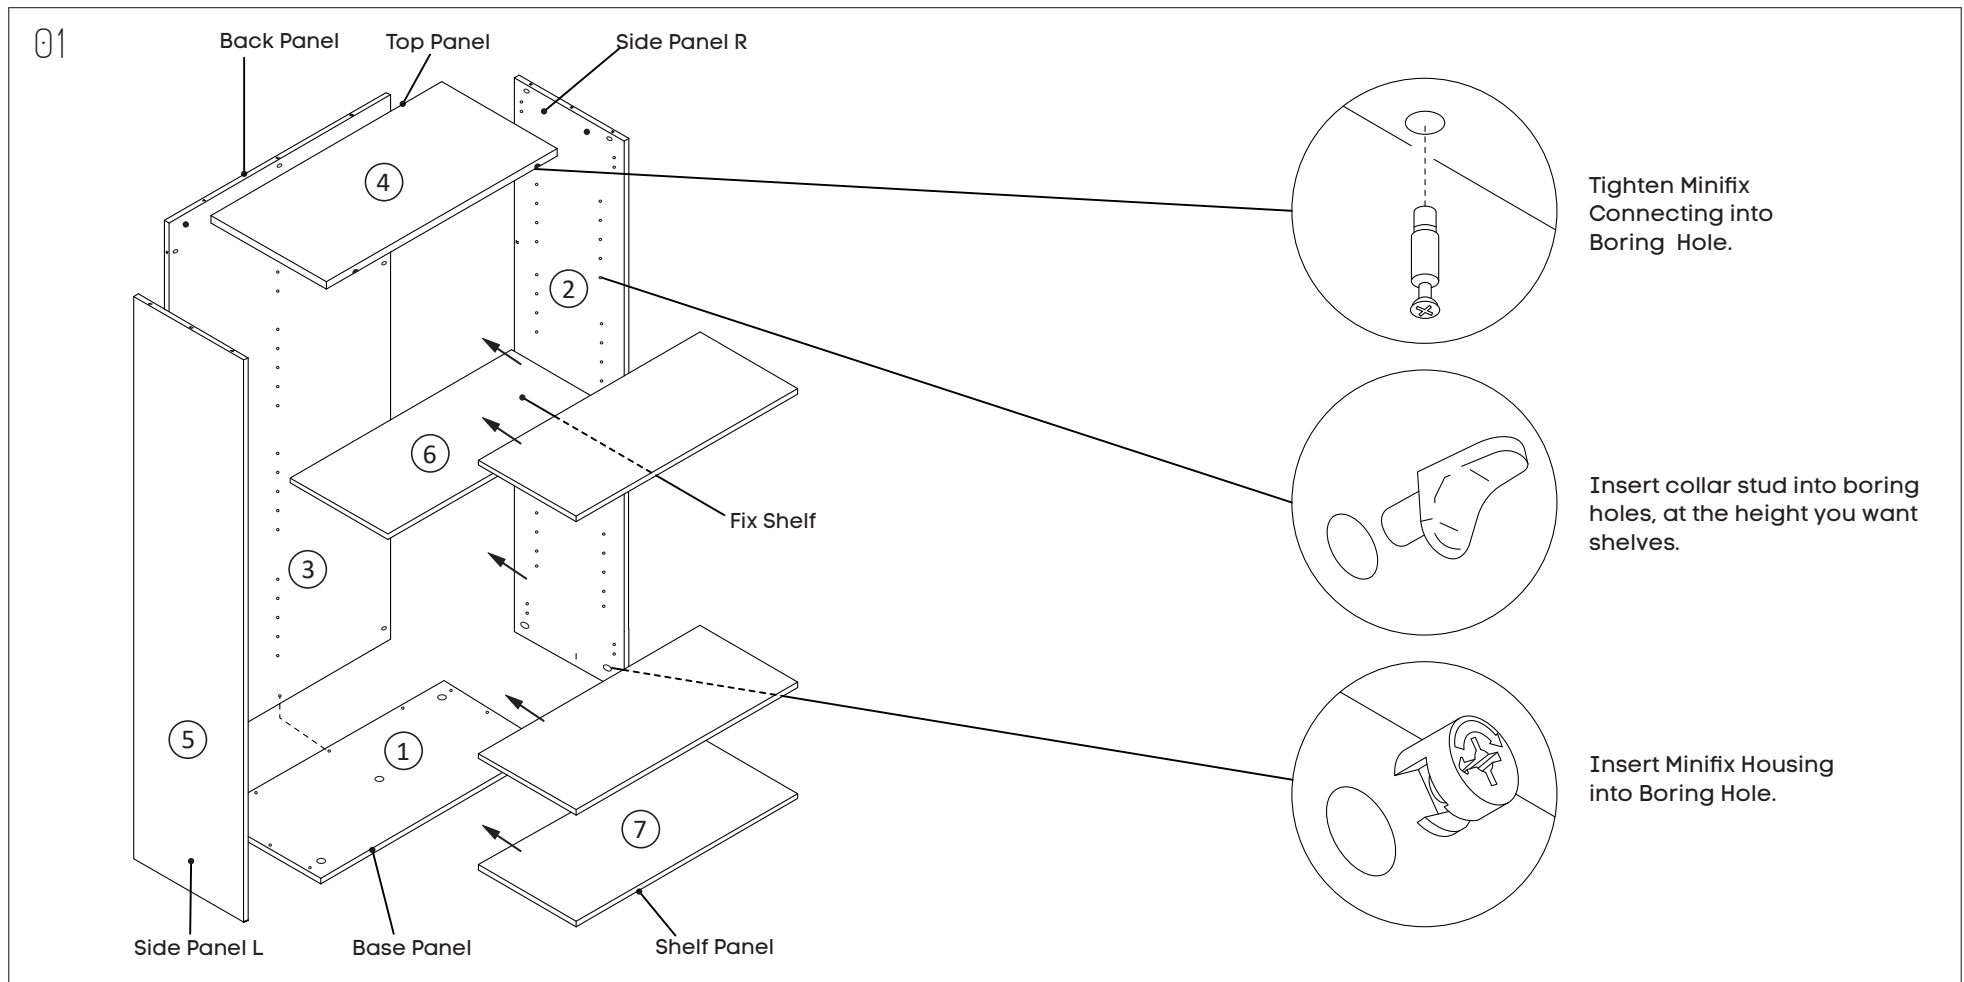

Turn for locking
75° Min - 195° Max

Make sure the arrow is pointing upwards before inserting into the panel's hole.

Assemble all panels in the following order.

ASSEMBLY INSTRUCTIONS

Uniform 2 Small Door Storage Cupboard