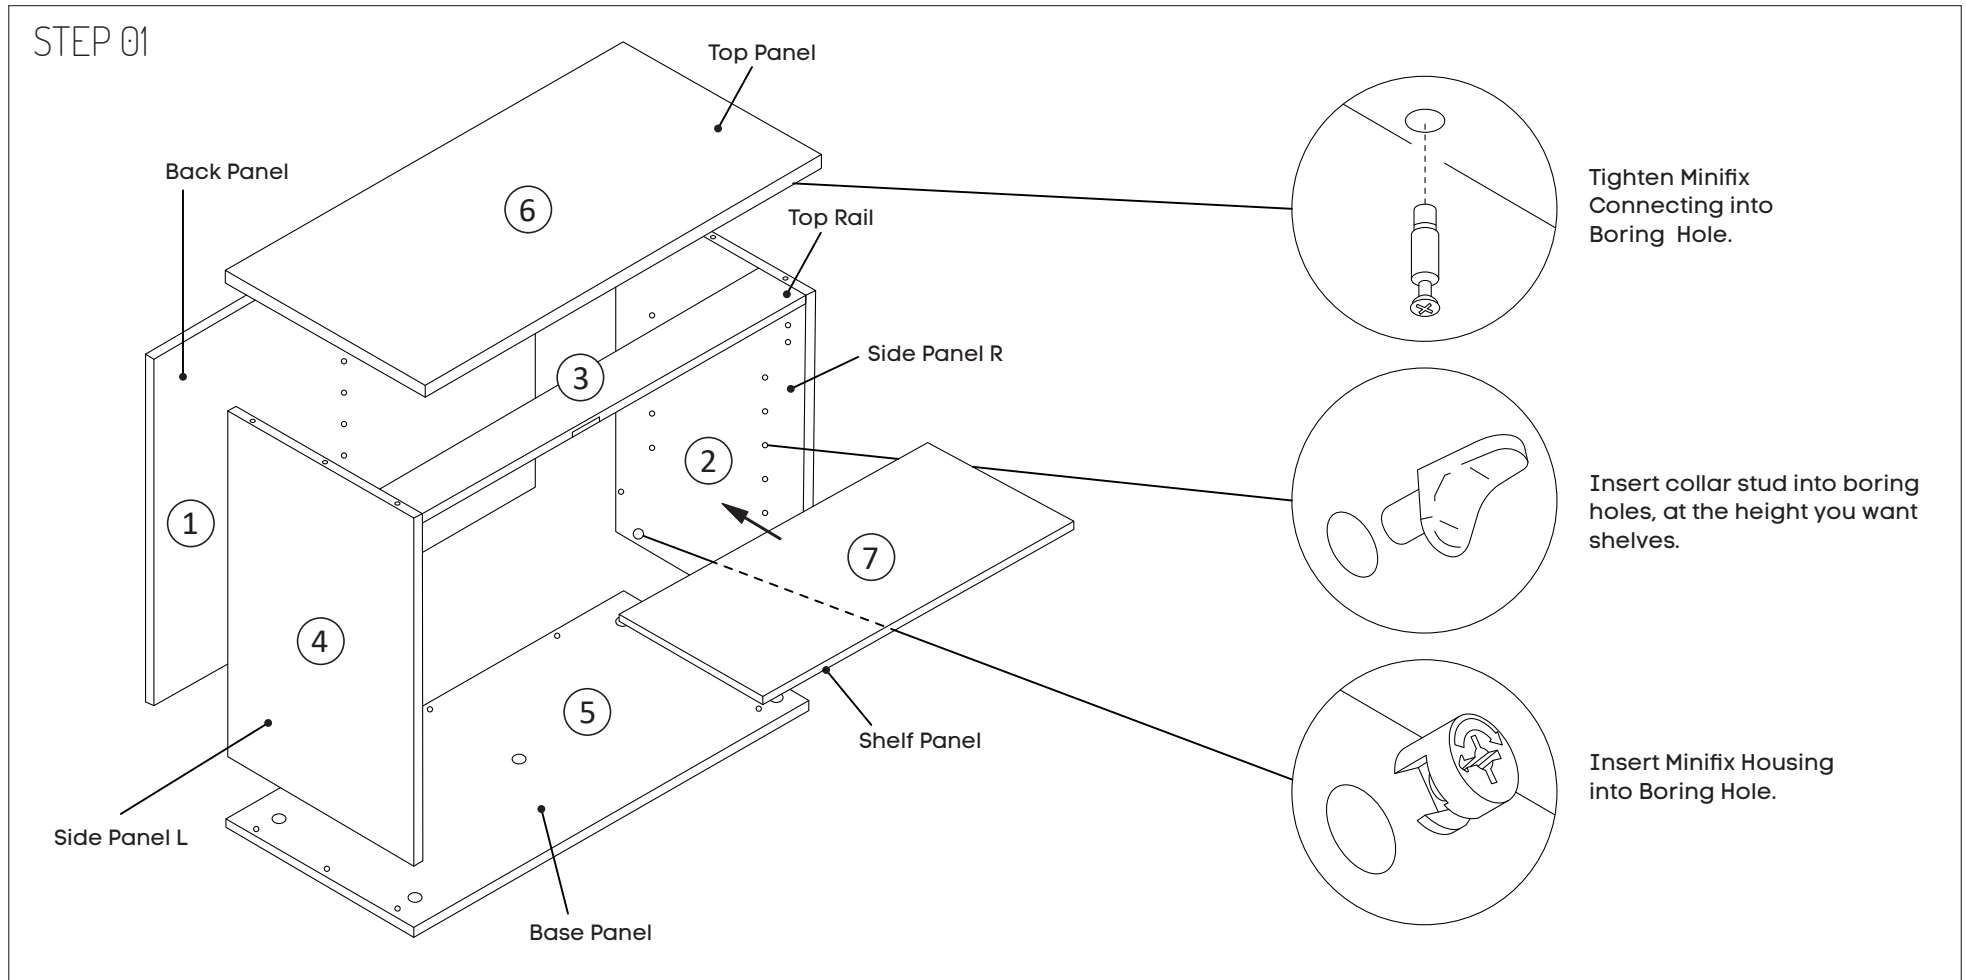

PANELS

- Top Panel x1
- Back Panel x1
- Side Panel x2
- Base Panel x1
- Shelf Panel x1
- Top Rail

DOOR ASSEMBLY

- 5/8 Door Hinge c/w Mounting Plate x4
- Chipboard Screw 4x16mm x24
- CSK Tapping Screw #4 3/4" x4
- Rim Lock CL 2/3 x1
- Pan Head Self Tapping Screw x4
- L Huwil Bracket x1
- Plate Bracket BK x1

ASSEMBLY INSTRUCTIONS

Uniform Open Storage Bookcase

Size (mm): 800W x 350D x 750H

www.jasonl.com.au

Need help!

Call us on
1300 527 665

jason.l
your office furniture mate

Function of Klifix Cam
Turn for locking
75° Min - 195° Max

Make sure the arrow is pointing upwards before inserting into the panel's hole.

Assemble all panels in the following order.

ASSEMBLY INSTRUCTIONS

Uniform Open Storage Bookcase

Size (mm): 800W x 350D x 750H