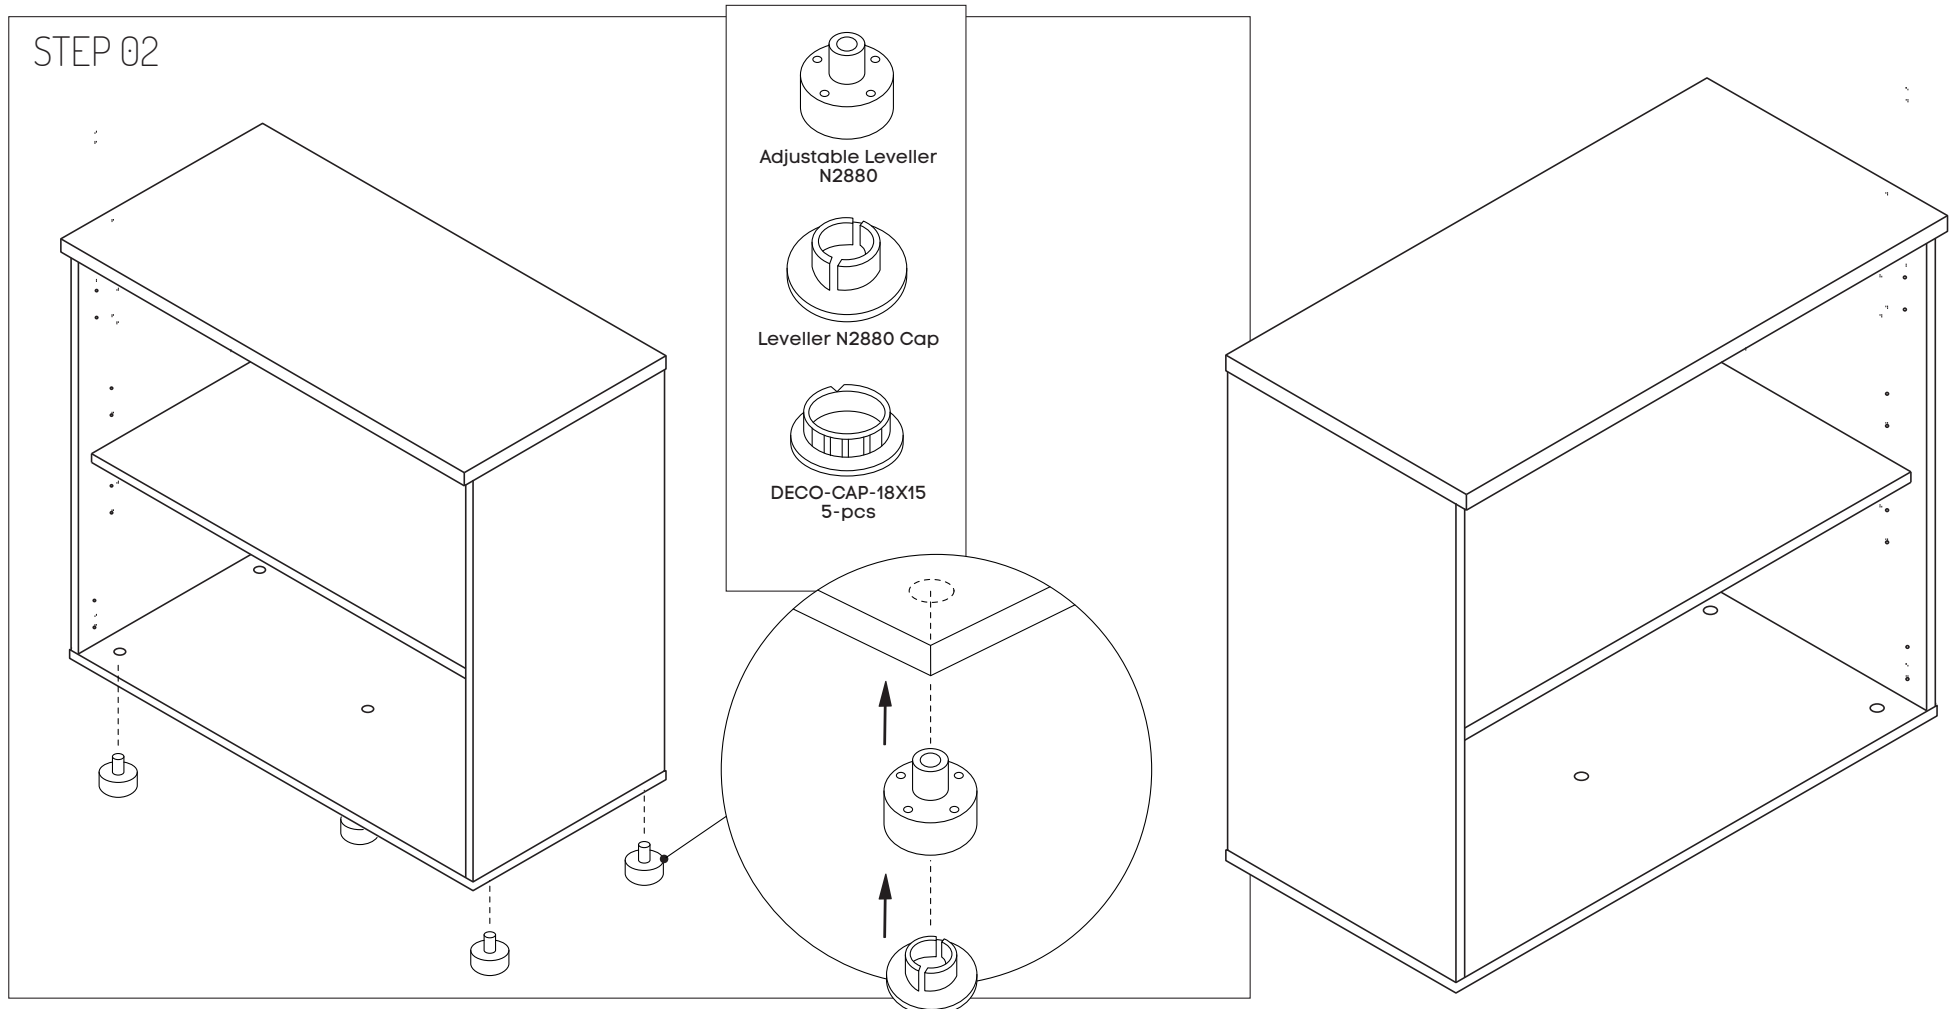

ASSEMBLY INSTRUCTIONS

Uniform Open Storage Bookcase

Size (mm): 800W x 350D x 750H

www.jasonl.com.au

Need help!

Call us on
1300 527 665

jason.l
your office furniture mate

Tighten leveller into boring hole and screw the cap.
Use DECO-CAP-18X15 to seal holes on base panel.