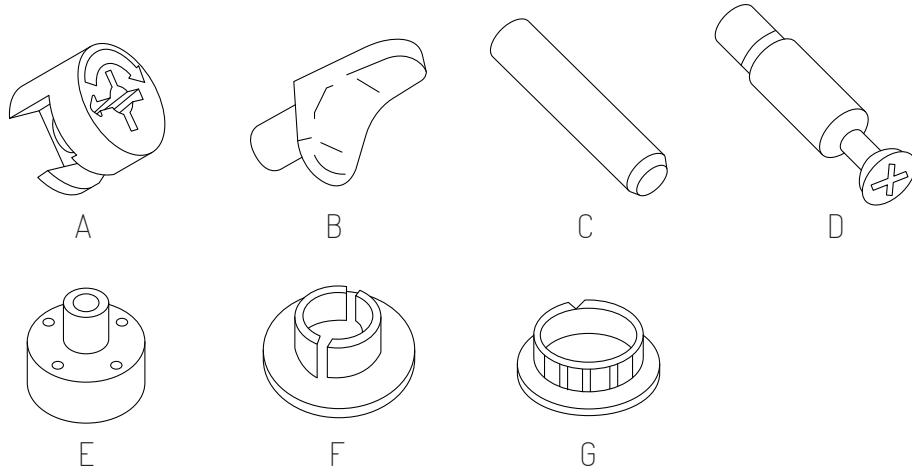

Uniform Open Storage Bookcase

Size (mm): 800W x 350D x 750H

www.jasonl.com.au

Need help!

Call us on
1300 527 665

jason.l
your office furniture mate

COMPONENTS

- | | | | |
|---|--------------------------------|---|------------------------------|
| A | Minifix Housing x14 | E | Adjustable Leveller N2880 x5 |
| B | Collar Stud x5 | F | Leveller N2880 Cap x5 |
| C | Rubber Wood Dowel M8 x40mm x14 | G | Deco Cap x5 |
| D | Minifix Connecting Bolt x14 | H | Safety hook * |

PANELS

- Top Panel x1
- Back Panel x1
- Side Panel x2
- Base Panel x1
- Shelf Panel x1
- Top Rail

DOOR ASSEMBLY

- 5/8 Door Hinge c/w Mounting Plate x4
- Chipboard Screw 4x16mm x24
- CSK Tapping Screw #4 3/4" x4
- Rim Lock CL 2/3 x1
- Pan Head Self Tapping Screw x4
- L Huwil Bracket x1
- Plate Bracket BK x1

Make sure the arrow is pointing upwards before inserting into the panel's hole.

Assemble all panels in the following order.

ASSEMBLY INSTRUCTIONS

Uniform Open Storage Bookcase

Size (mm): 800W x 350D x 750H