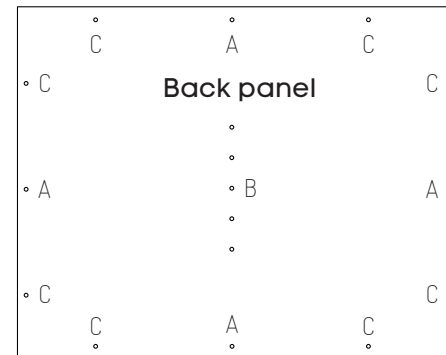

PANELS

- Top Panel x1
- Back Panel x1
- Side Panel x2
- Base Panel x1
- Shelf Panel x1
- Top Rail

DOOR ASSEMBLY

- 5/8 Door Hinge c/w Mounting Plate x4
- Chipboard Screw 4x16mm x24
- CSK Tapping Screw #4 3/4" x4
- Rim Lock CL 2/3 x1
- Pan Head Self Tapping Screw x4
- L Huwil Bracket x1
- Plate Bracket BK x1