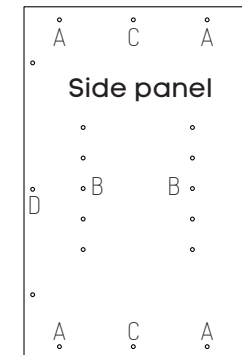

Uniform Open Storage Bookcase

Size (mm): 800W x 350D x 750H

www.jasonl.com.au

Need help!

Call us on
1300 527 665

jason.l
your office furniture mate

COMPONENTS

- | | | | |
|---|--------------------------------|---|------------------------------|
| A | Minifix Housing x14 | E | Adjustable Leveller N2880 x5 |
| B | Collar Stud x5 | F | Leveller N2880 Cap x5 |
| C | Rubber Wood Dowel M8 x40mm x14 | G | Deco Cap x5 |
| D | Minifix Connecting Bolt x14 | H | Safety hook * |

PANELS

- Top Panel x1
- Back Panel x1
- Side Panel x2
- Base Panel x1
- Shelf Panel x1
- Top Rail

DOOR ASSEMBLY

- 5/8 Door Hinge c/w Mounting Plate x4
- Chipboard Screw 4x16mm x24
- CSK Tapping Screw #4 3/4" x4
- Rim Lock CL 2/3 x1
- Pan Head Self Tapping Screw x4
- L Huwil Bracket x1
- Plate Bracket BK x1