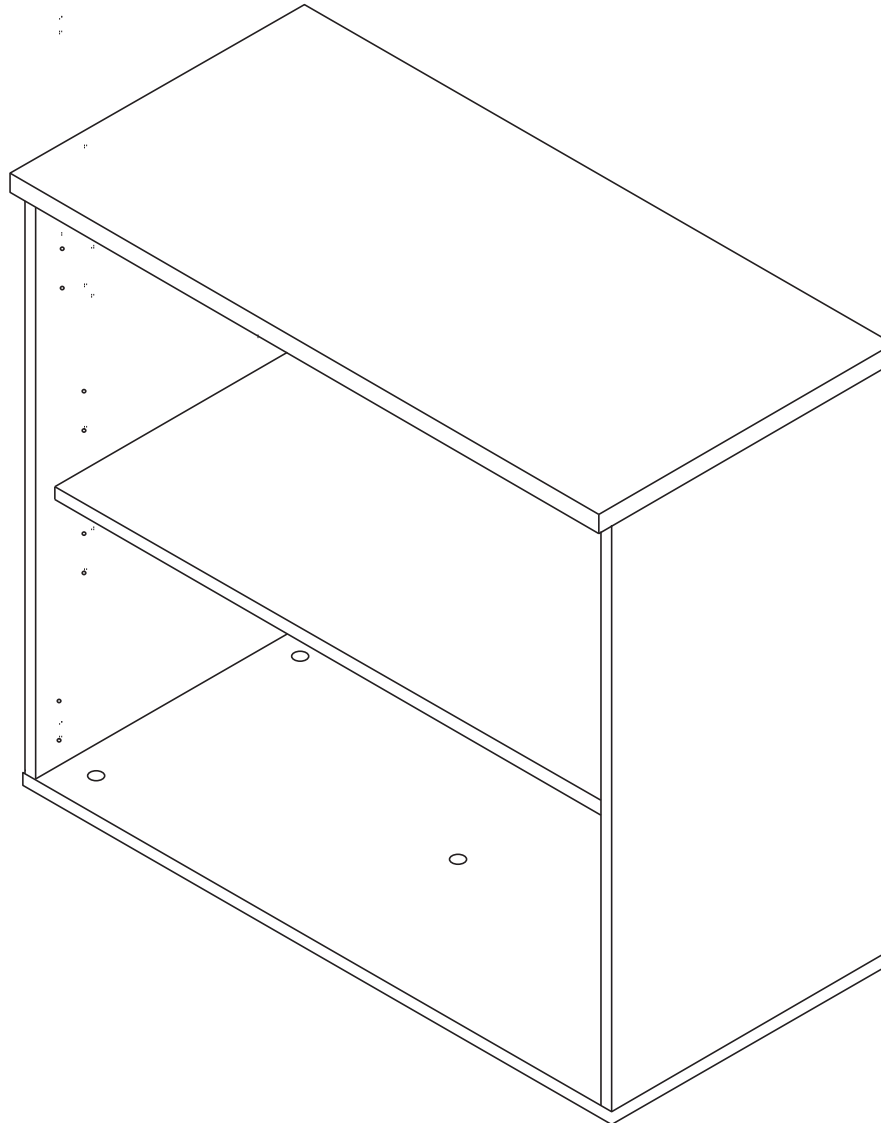

ASSEMBLY INSTRUCTIONS

Uniform Open Storage Bookcase

Size (mm): 800W x 350D x 750H

www.jasonl.com.au

Need help!

Call us on
1300 527 665

jason.l
your office furniture mate

ASSEMBLY INSTRUCTIONS

Uniform Open Storage Bookcase

Size (mm): 800W x 350D x 750H

www.jasonl.com.au

Need help!

Call us on
1300 527 665

jason.l
your office furniture mate

COMPONENTS

- | | | | |
|---|--------------------------------|---|------------------------------|
| A | Minifix Housing x14 | E | Adjustable Leveller N2880 x5 |
| B | Collar Stud x5 | F | Leveller N2880 Cap x5 |
| C | Rubber Wood Dowel M8 x40mm x14 | G | Deco Cap x5 |
| D | Minifix Connecting Bolt x14 | H | Safety hook * |

PANELS

- Top Panel x1
- Back Panel x1
- Side Panel x2
- Base Panel x1
- Shelf Panel x1
- Top Rail

DOOR ASSEMBLY

- 5/8 Door Hinge c/w Mounting Plate x4
- Chipboard Screw 4x16mm x24
- CSK Tapping Screw #4 3/4" x4
- Rim Lock CL 2/3 x1
- Pan Head Self Tapping Screw x4
- L Huwil Bracket x1
- Plate Bracket BK x1

ASSEMBLY INSTRUCTIONS

Uniform Open Storage Bookcase

Size (mm): 800W x 350D x 750H

www.jasonl.com.au

Need help!

Call us on
1300 527 665

jason.l
your office furniture mate

Function of Klifix Cam
Turn for locking
75° Min - 195° Max