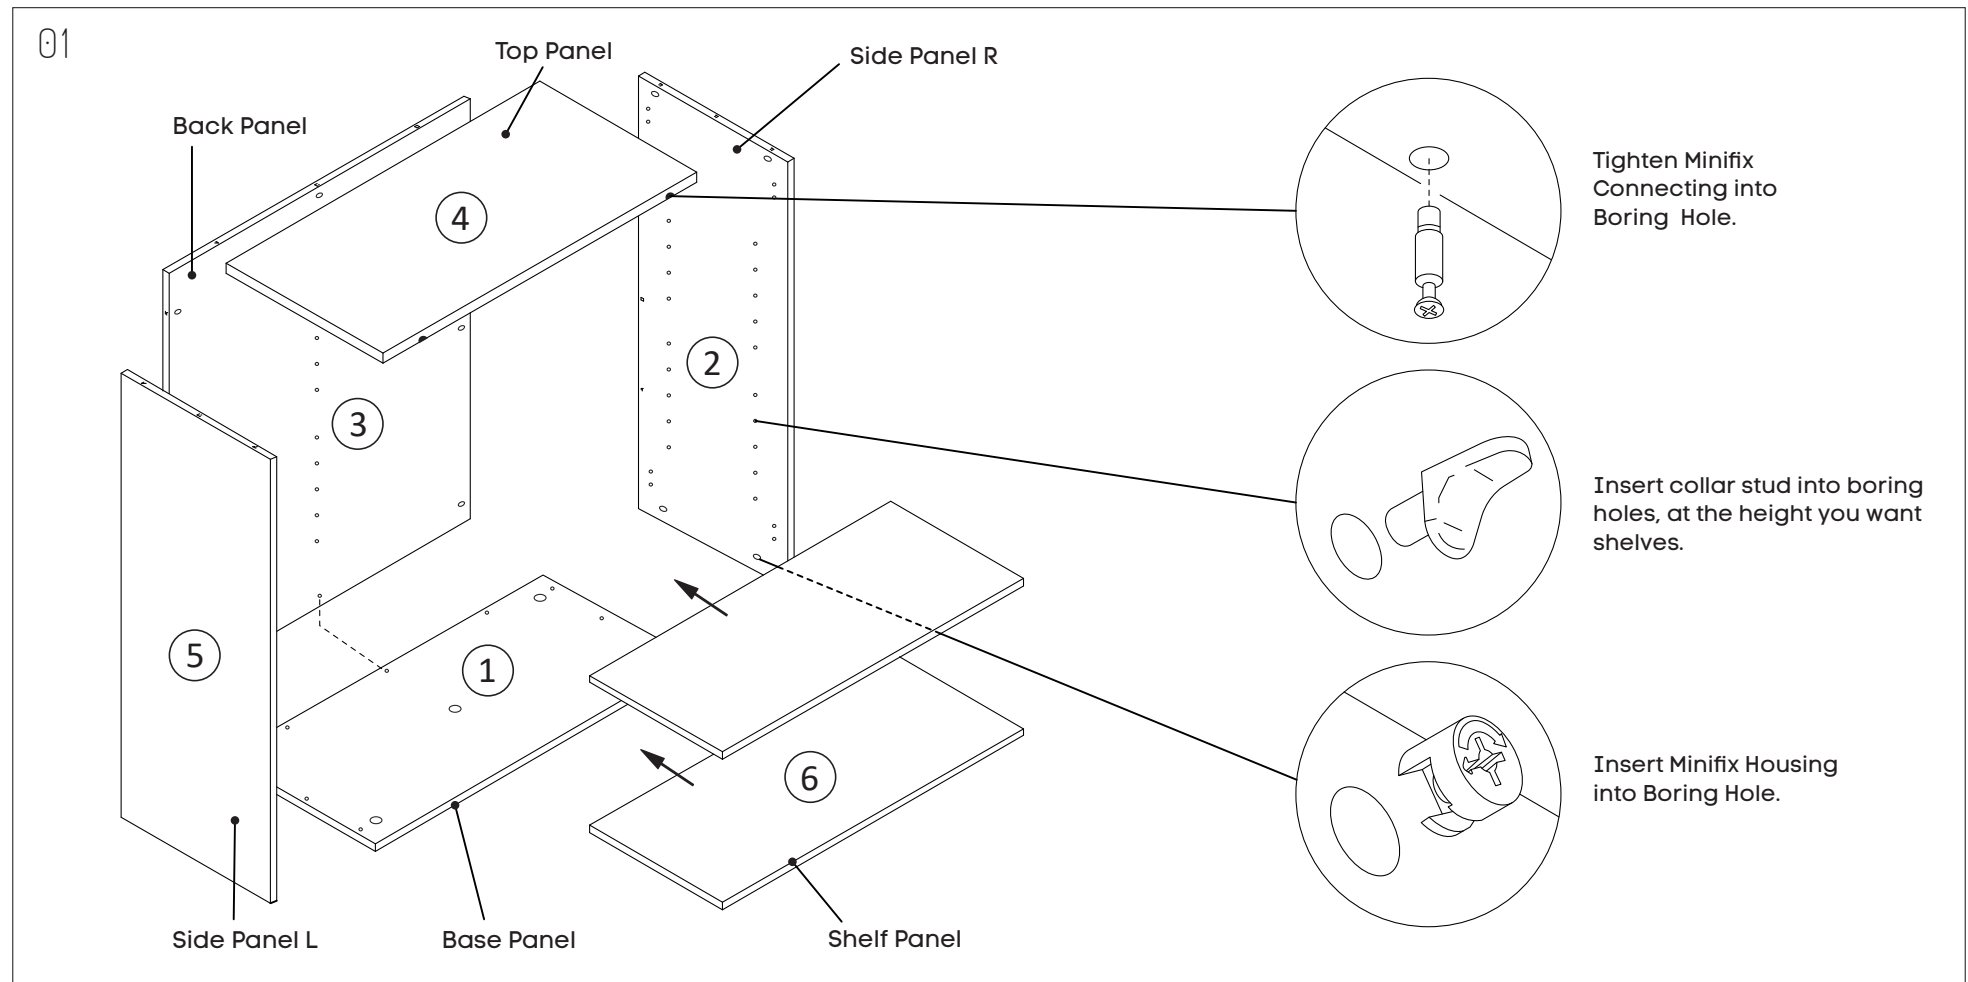

### Function of Klix Cam

Turn for locking  
75° Min - 195° Max

Make sure the arrow is pointing upwards before inserting into the panel's hole.

Assemble all panels in the following order.

**ASSEMBLY INSTRUCTIONS**