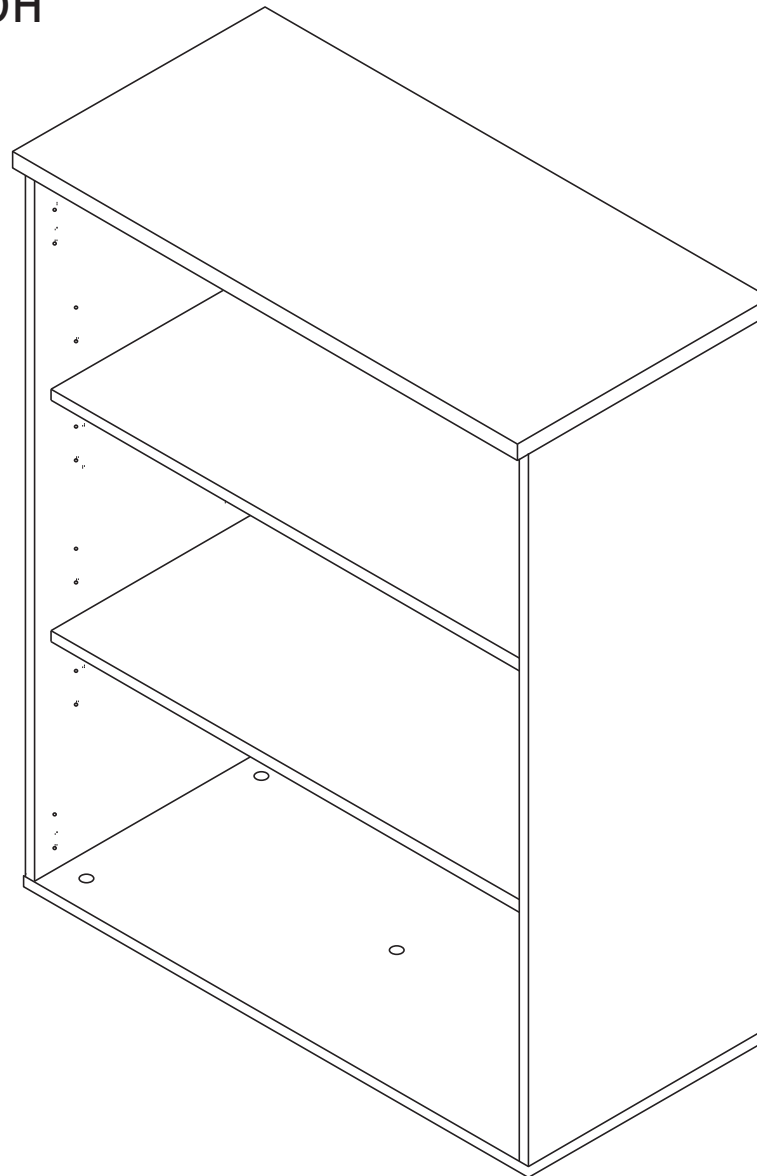

# Uniform Medium Open Bookcase

Size (mm): 800W x 450D x 1170H

S-OS90-117T

[www.jasonl.com.au](http://www.jasonl.com.au)

**Need help!**

Call us on  
**1300 527 665**

**jason.l**  
your office furniture mate