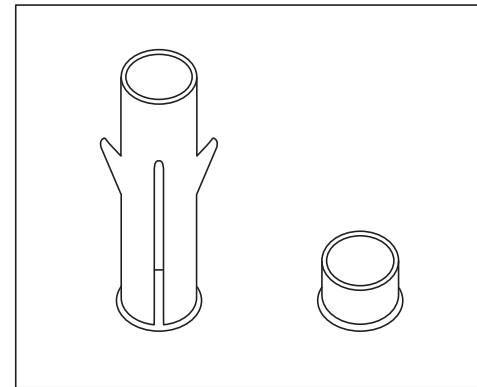

Install the screw expansion tube into the hole