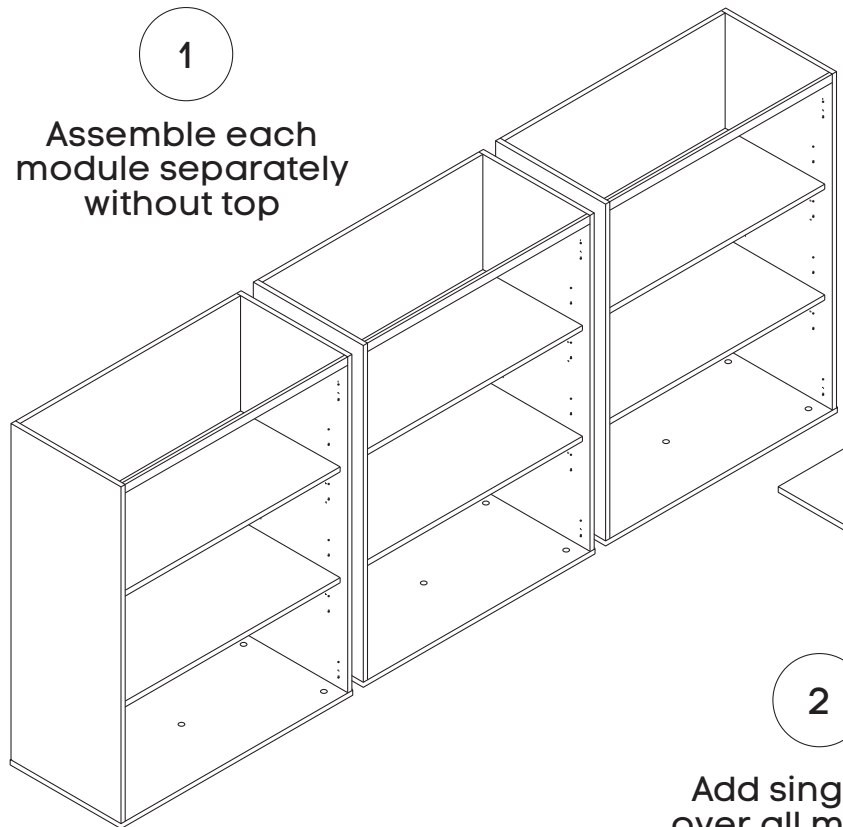

ASSEMBLY INSTRUCTIONS

If you have purchased storage units that are 1600mm or 2400mm wide

www.jasonl.com.au
Need help!
Call us on
1300 527 665

jason.l
your office furniture mate