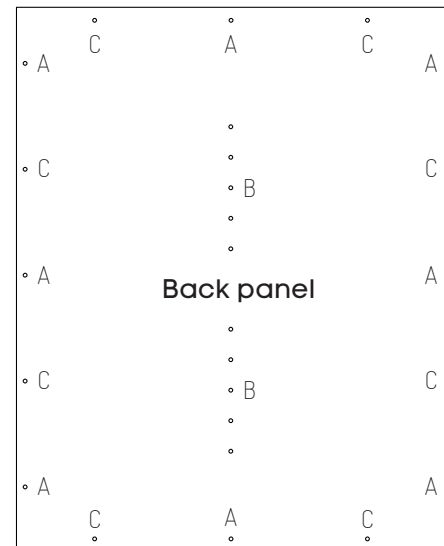

ASSEMBLY INSTRUCTIONS

Uniform Medium Open Bookcase

Size (mm): 800W x 450D x 1170H

S-OS90-117T

A

B

C

D

E

F

G

COMPONENTS

- A Minifix Housing x16
- B Collar Stud x10
- C Rubber Wood Dowel M8 x40mm x12
- D Minifix Connecting Bolt x16
- E Adjustable Leveller N2880 x5
- F Leveller N2880 Cap x5
- G Deco Cap x5
- H Top Panel x1
- I Back Panel x1
- J Side Panel x2
- K Base Panel x1
- L Shelf Panel x2
- M Safety hook *

www.jasonl.com.au

Need help!

Call us on
1300 527 665

jason.l
your office furniture mate