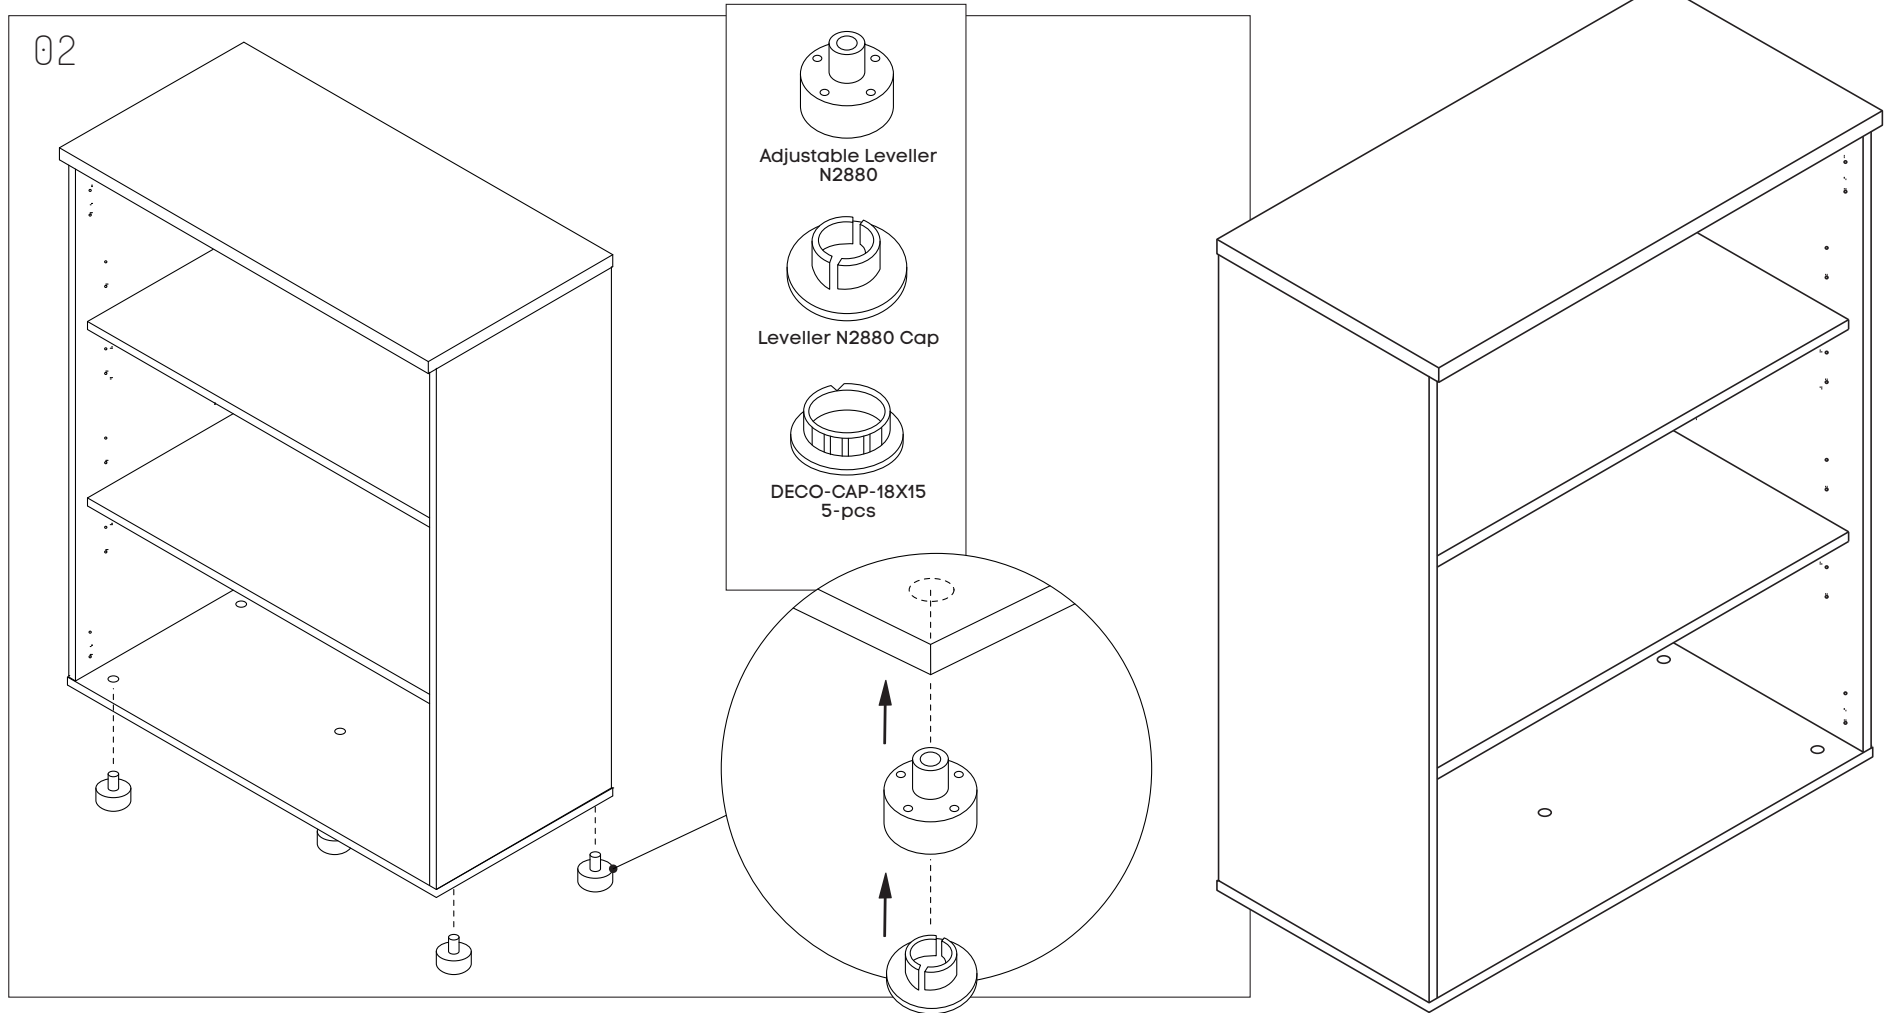

ASSEMBLY INSTRUCTIONS

Uniform Medium Open Bookcase

Size (mm): 800W x 450D x 1170H

S-OS90-117T

www.jasonl.com.au
Need help!
Call us on
1300 527 665

jason.l
your office furniture mate

Tighten leveller into boring hole and screw the cap.
Use DECO-CAP-18X15 to seal holes on base panel.