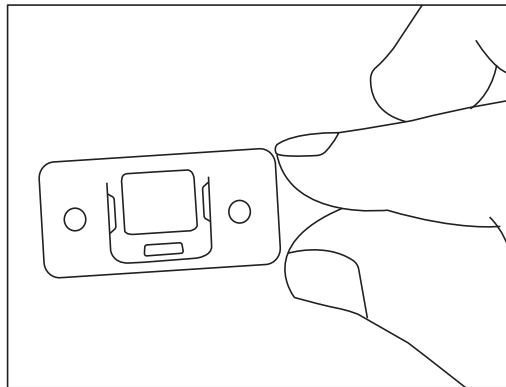

ASSEMBLY INSTRUCTIONS

Uniform Medium Open Bookcase

Size (mm): 800W x 450D x 1170H

www.jasonl.com.au

Need help!

Call us on
1300 527 665

jason.l
your office furniture mate

Safety hook *

Large furniture provides ample storage space while making your home look great. If you have kids at home, you should firmly secure your large and heavy furniture to prevent it from toppling.

First set the location for install