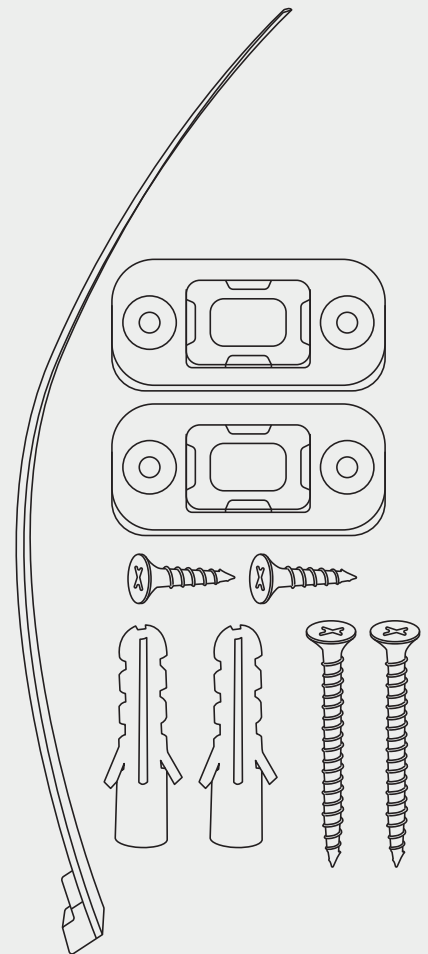

Components included

JasonL strongly recommends that the safety hook will be utilized in all circumstances to prevent falls when the bookcase is installed on uneven ground, is unevenly packed or is interfered with by pets, children, or as a result of any other household or commercial activity. We disclaim all liability for any loss occasioned in the event that the safety hook is not used or has been improperly installed