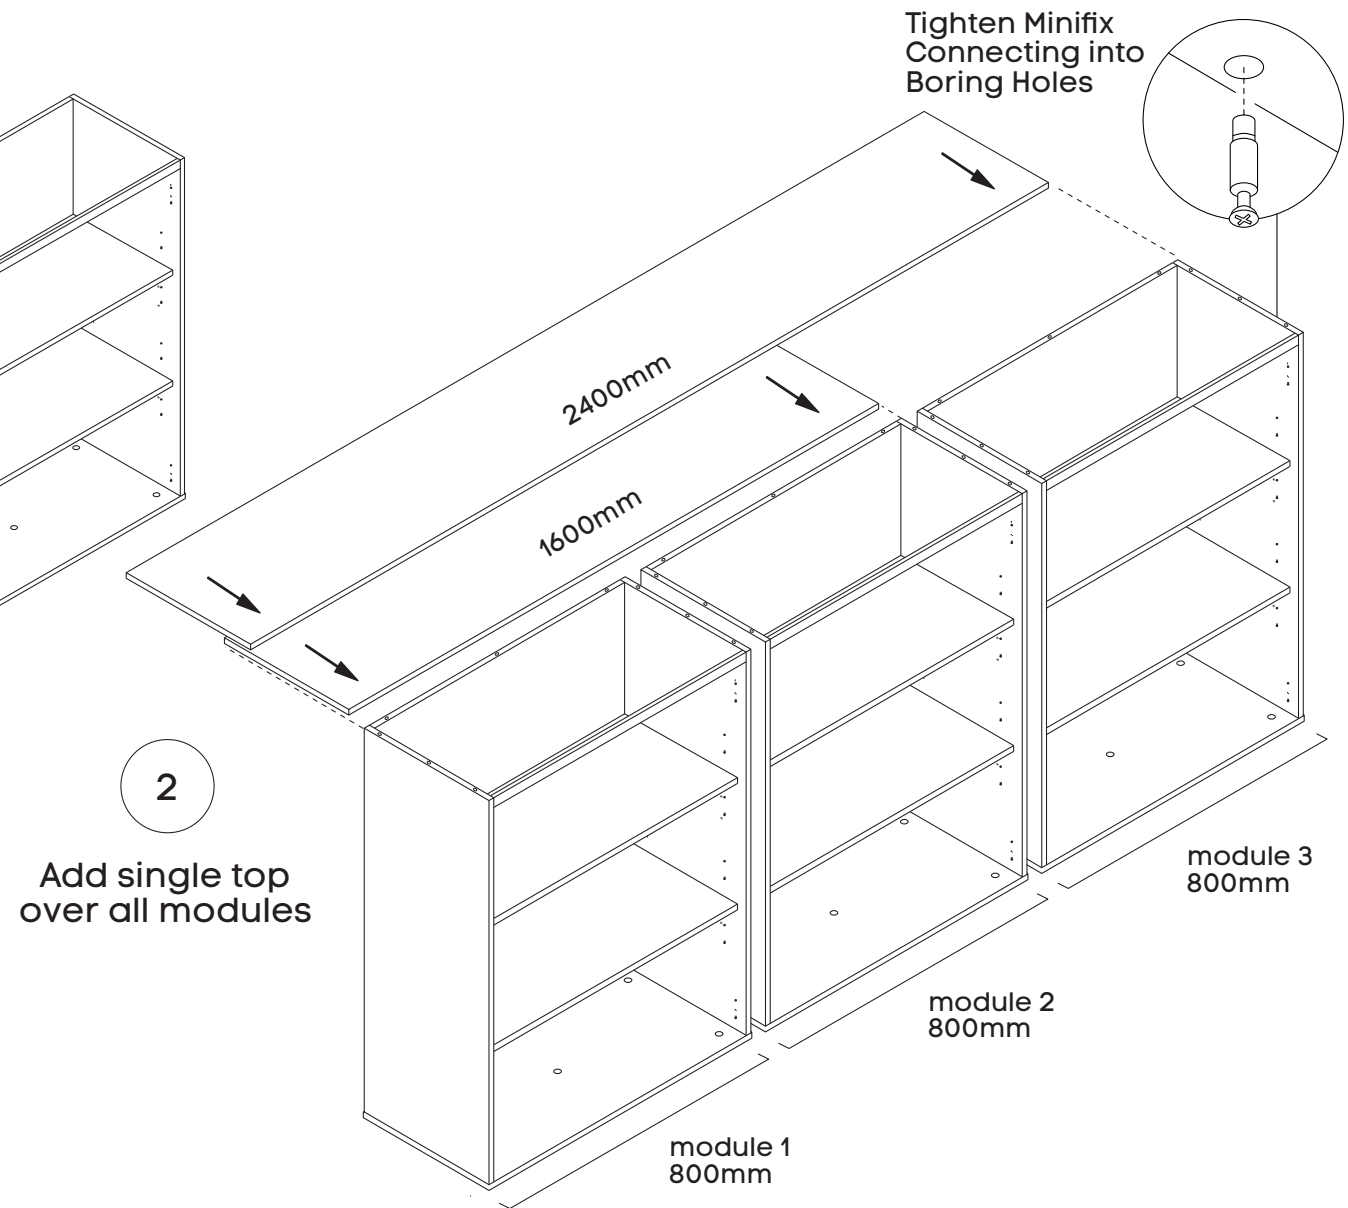

ASSEMBLY INSTRUCTIONS

If you have purchased storage units that are 1600mm or 2400mm wide

www.jasonl.com.au
Need help!
Call us on
1300 527 665

jason.l
your office furniture mate