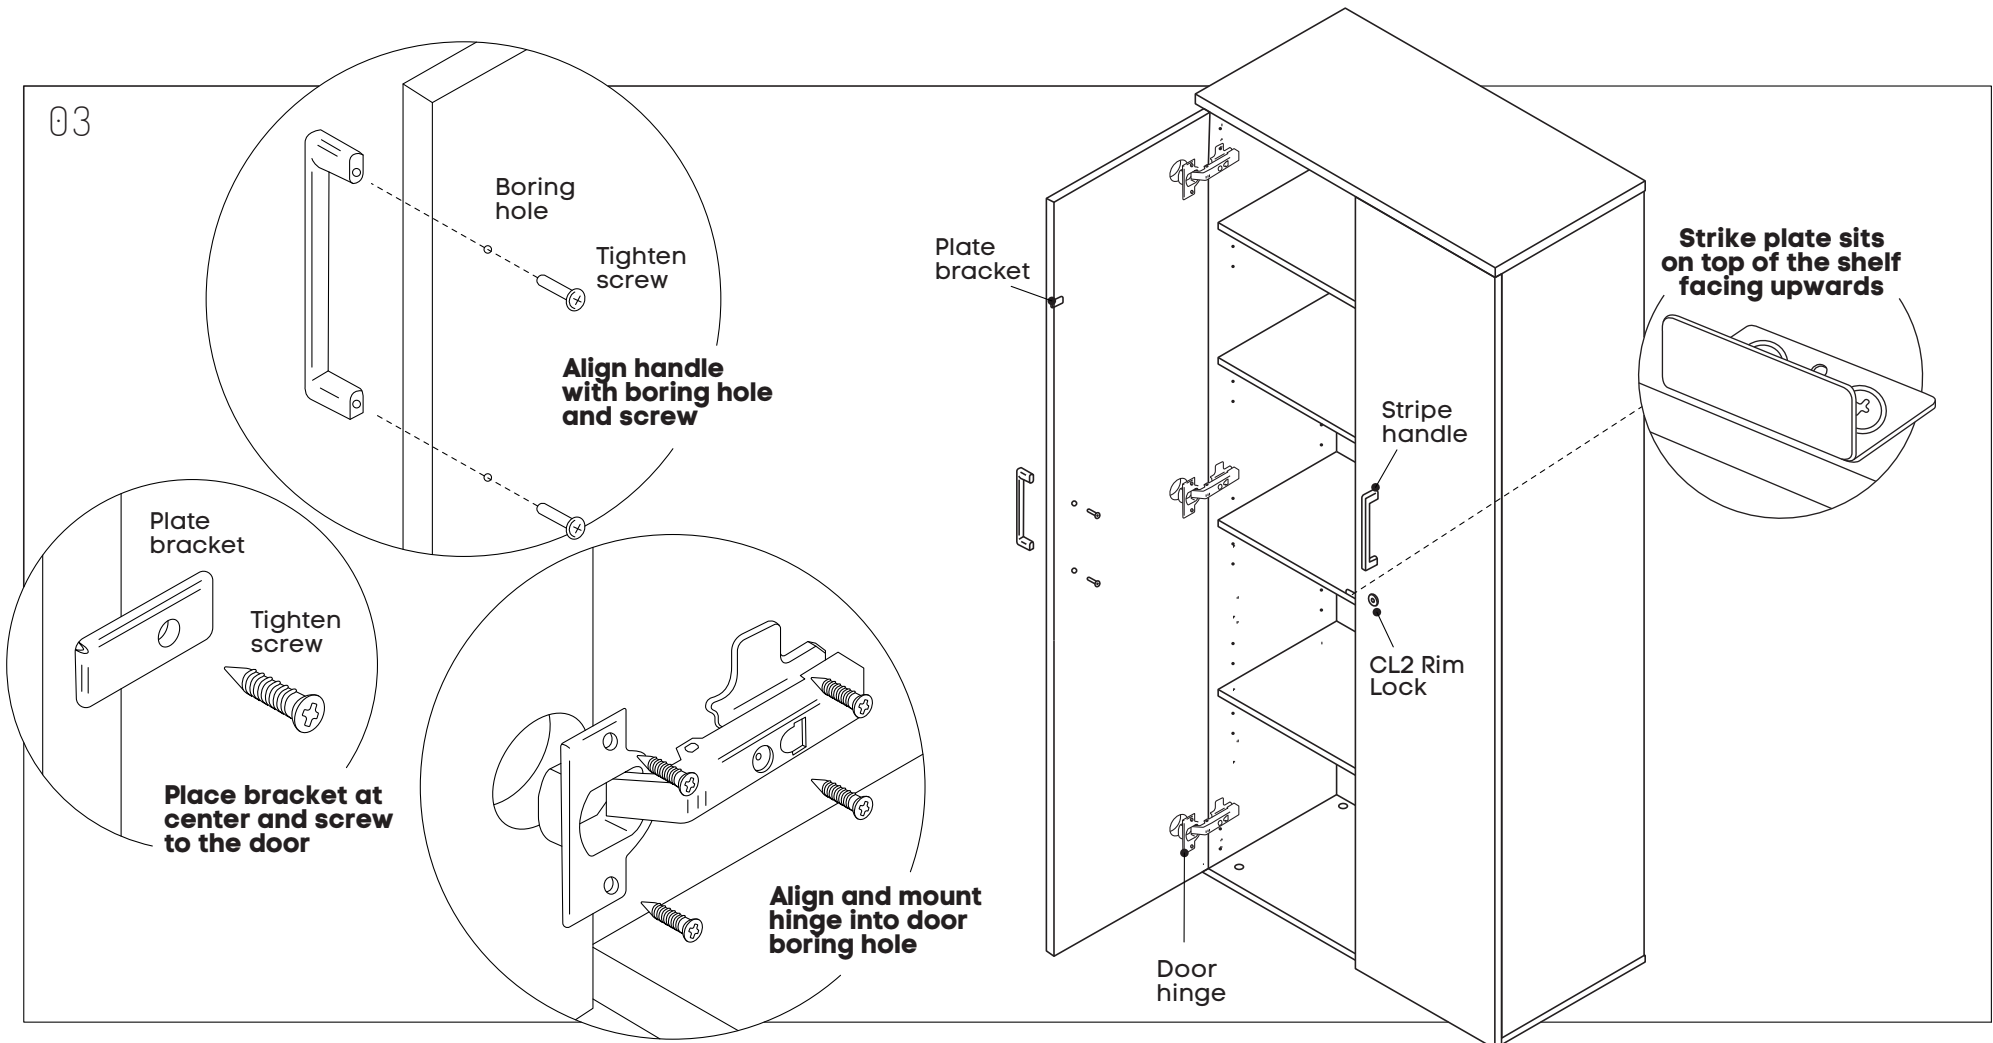

www.jasonl.com.au

Need help!

Call us on
1300 527 665

jason.l
your office furniture mate

Tighten leveller into boring hole and screw the cap.
Use DECO-CAP-18X15 to seal holes on base panel.

ASSEMBLY INSTRUCTIONS

Uniform 2 Large Doors Storage Cupboard

Size (mm): 800W x 350D x 1870H

www.jasonl.com.au

Need help!

Call us on
1300 527 665

jason.l
your office furniture mate

Tighten leveller into boring hole and screw the cap.
Use DECO-CAP-18X15 to seal holes on base panel.