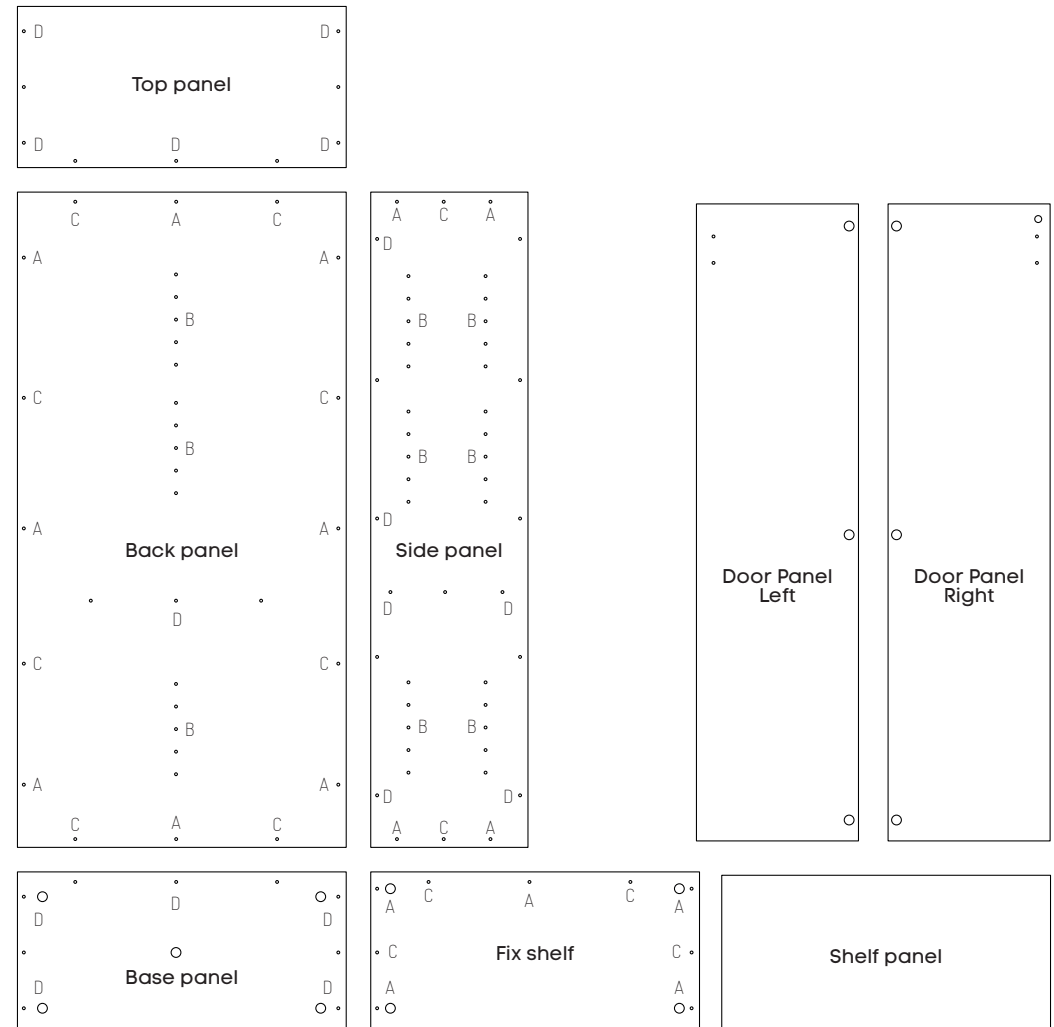

ASSEMBLY INSTRUCTIONS

Uniform 2 Large Doors Storage Cupboard

Size (mm): 800W x 350D x 1870H

www.jasonl.com.au

Need help!

Call us on
1300 527 665

jason.l
your office furniture mate

ASSEMBLY INSTRUCTIONS

Uniform 2 Large Doors Storage Cupboard

Size (mm): 800W x 350D x 1870H

www.jasonl.com.au

Need help!

Call us on
1300 527 665

jason.l
your office furniture mate

COMPONENTS

- A Minifix Housing x21
- B Collar Stud x15
- C Rubber Wood Dowel M8 x40mm x21
- D Minifix Connecting Bolt x21
- E Adjustable Leveller N2880 x5
- F Leveller N2880 Cap x5
- G Deco Cap x5
- H Top Panel x1
- I Back Panel x1
- J Side Panel x2
- K Base Panel x1
- L Shelf Panel x3
- M Fix Shelf x1
- N Door Panel x2
- O Safety hook *

ASSEMBLY INSTRUCTIONS

Uniform 2 Large Doors Storage Cupboard

Size (mm): 800W x 350D x 1870H

www.jasonl.com.au
Need help!
Call us on
1300 527 665

jason.l
your office furniture mate

 **Function of Klux Cam**
Turn for locking
75° Min - 195° Max

Make sure the arrow is pointing upwards before inserting into the panel's hole.

Assemble all panels in the following order.

ASSEMBLY INSTRUCTIONS

Uniform 2 Large Doors Storage Cupboard

Size (mm): 800W x 350D x 1870H