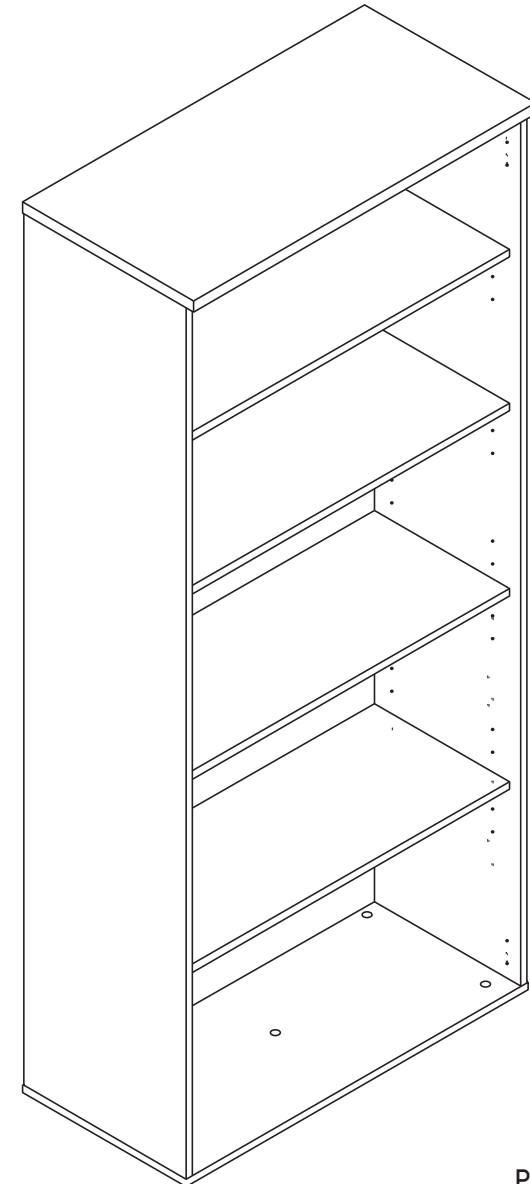

ASSEMBLY INSTRUCTIONS

Uniform 2 Large Doors Storage Cupboard

Size (mm): 800W x 350D x 1870H

www.jasonl.com.au
Need help!
Call us on
1300 527 665

jason.l
your office furniture mate

 **Function of Klux Cam**
Turn for locking
75° Min - 195° Max

Make sure the arrow is pointing upwards before inserting into the panel's hole.

Assemble all panels in the following order.

ASSEMBLY INSTRUCTIONS

Uniform 2 Large Doors Storage Cupboard

Size (mm): 800W x 350D x 1870H

www.jasonl.com.au

Need help!

Call us on
1300 527 665

jason.l
your office furniture mate

Tighten leveller into boring hole and screw the cap.
Use DECO-CAP-18X15 to seal holes on base panel.

ASSEMBLY INSTRUCTIONS

Uniform 2 Large Doors Storage Cupboard

Size (mm): 800W x 350D x 1870H

www.jasonl.com.au

Need help!

Call us on
1300 527 665

jason.l
your office furniture mate

Tighten leveller into boring hole and screw the cap.
Use DECO-CAP-18X15 to seal holes on base panel.