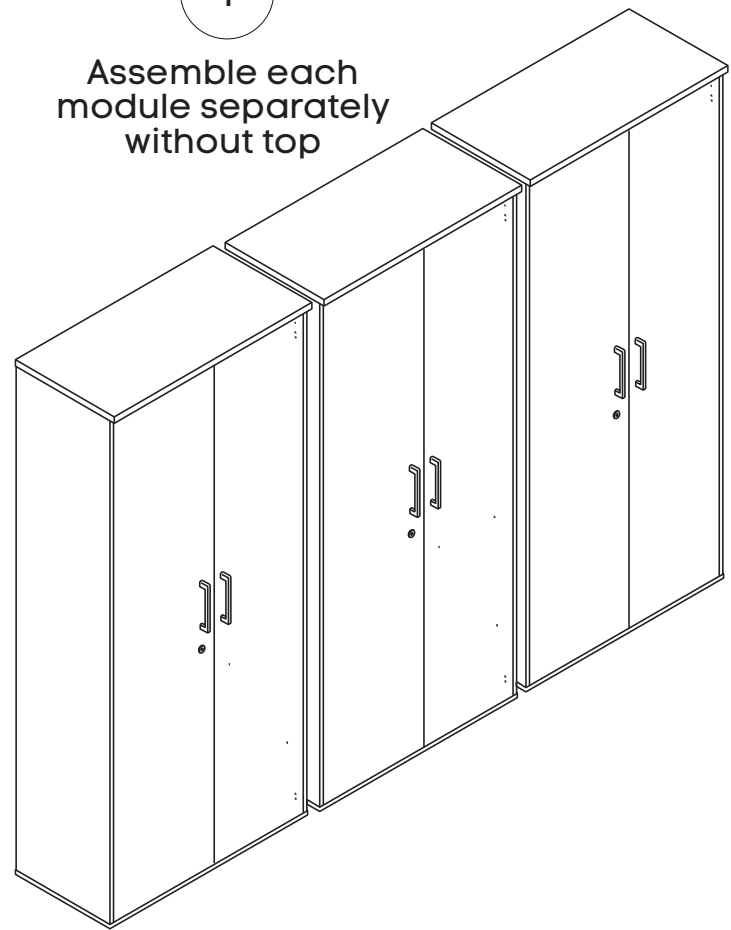

Uniform 2 Large Doors Storage Cupboard

Size (mm): 800W x 350D x 1870H

www.jasonl.com.au

Need help!

Call us on
1300 527 665

jason.l
your office furniture mate

Tighten leveller into boring hole and screw the cap.
Use DECO-CAP-18X15 to seal holes on base panel.

ASSEMBLY INSTRUCTIONS

If you have purchased storage units that are 1600mm or 2400mm wide

www.jasonl.com.au
Need help!
Call us on
1300 527 665

jason.l
your office furniture mate

1

Assemble each module separately without top

2

Add single top over all modules

ASSEMBLY INSTRUCTIONS

Uniform 2 Large Doors Storage Cupboard

Size (mm): 800W x 350D x 1870H

www.jasonl.com.au

Need help!

Call us on
1300 527 665