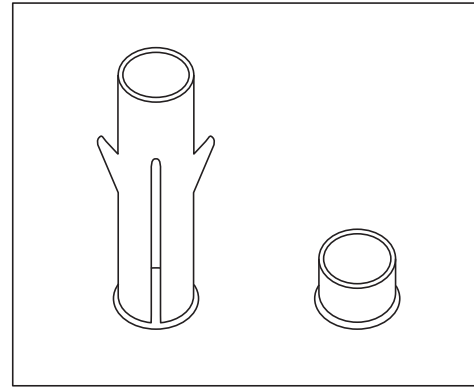

Install the screw expansion tube into the hole