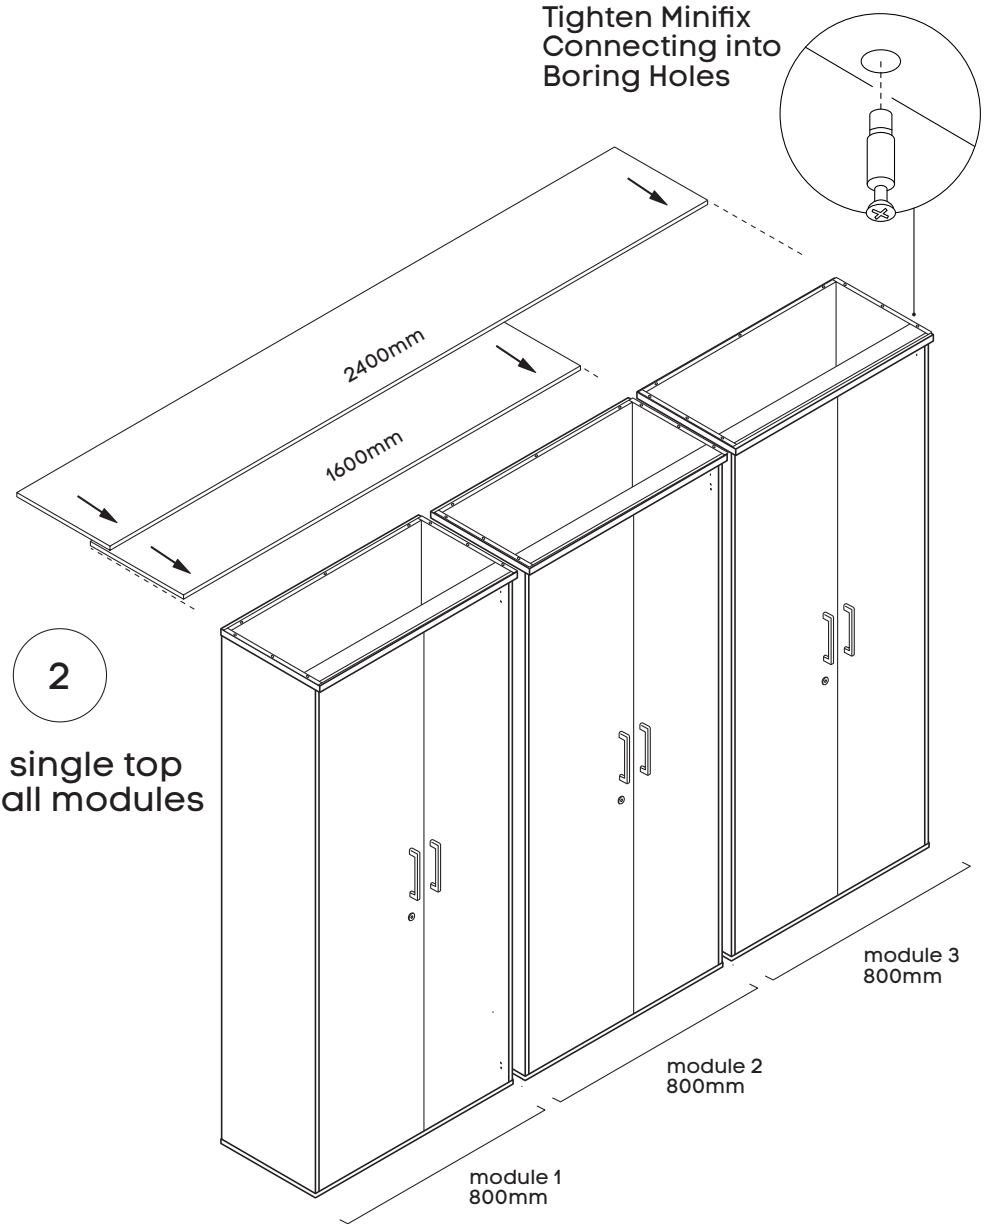

Uniform 2 Large Doors Storage Cupboard

Size (mm): 800W x 350D x 1870H

www.jasonl.com.au

Need help!

Call us on
1300 527 665

jason.l
your office furniture mate

Tighten leveller into boring hole and screw the cap.
Use DECO-CAP-18X15 to seal holes on base panel.

ASSEMBLY INSTRUCTIONS

If you have purchased storage units that are 1600mm or 2400mm wide

www.jasonl.com.au
Need help!
Call us on
1300 527 665

jason.l
your office furniture mate

1

Assemble each module separately without top

2

Add single top over all modules

ASSEMBLY INSTRUCTIONS

Uniform 2 Large Doors Storage Cupboard

Size (mm): 800W x 350D x 1870H

www.jasonl.com.au

Need help!

Call us on
1300 527 665