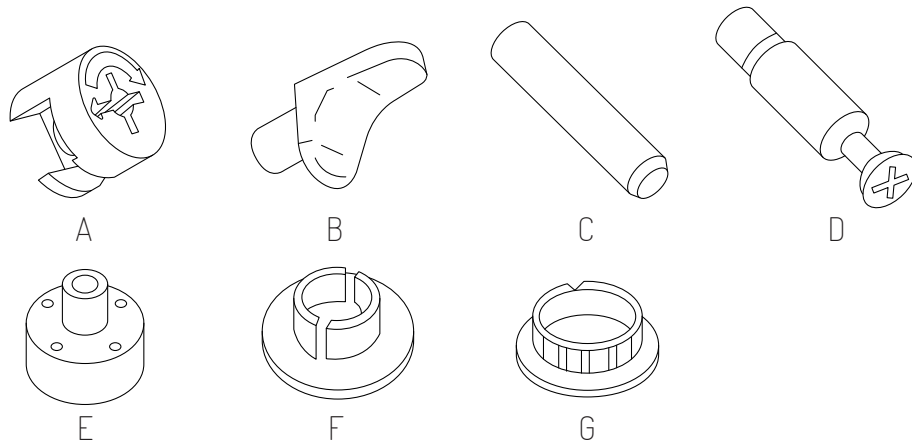

Uniform 2 Large Doors Storage Cupboard

Size (mm): 800W x 350D x 1870H

www.jasonl.com.au

Need help!

Call us on
1300 527 665

jason.l
your office furniture mate

COMPONENTS

- A Minifix Housing x21
- B Collar Stud x15
- C Rubber Wood Dowel M8 x40mm x21
- D Minifix Connecting Bolt x21
- E Adjustable Leveller N2880 x5
- F Leveller N2880 Cap x5
- G Deco Cap x5
- H Top Panel x1
- I Back Panel x1
- J Side Panel x2
- K Base Panel x1
- L Shelf Panel x3
- M Fix Shelf x1
- N Door Panel x2
- O Safety hook *

ASSEMBLY INSTRUCTIONS

Uniform 2 Large Doors Storage Cupboard

Size (mm): 800W x 350D x 1870H

www.jasonl.com.au
Need help!
Call us on
1300 527 665

jason.l
your office furniture mate

 **Function of Klux Cam**
Turn for locking
75° Min - 195° Max