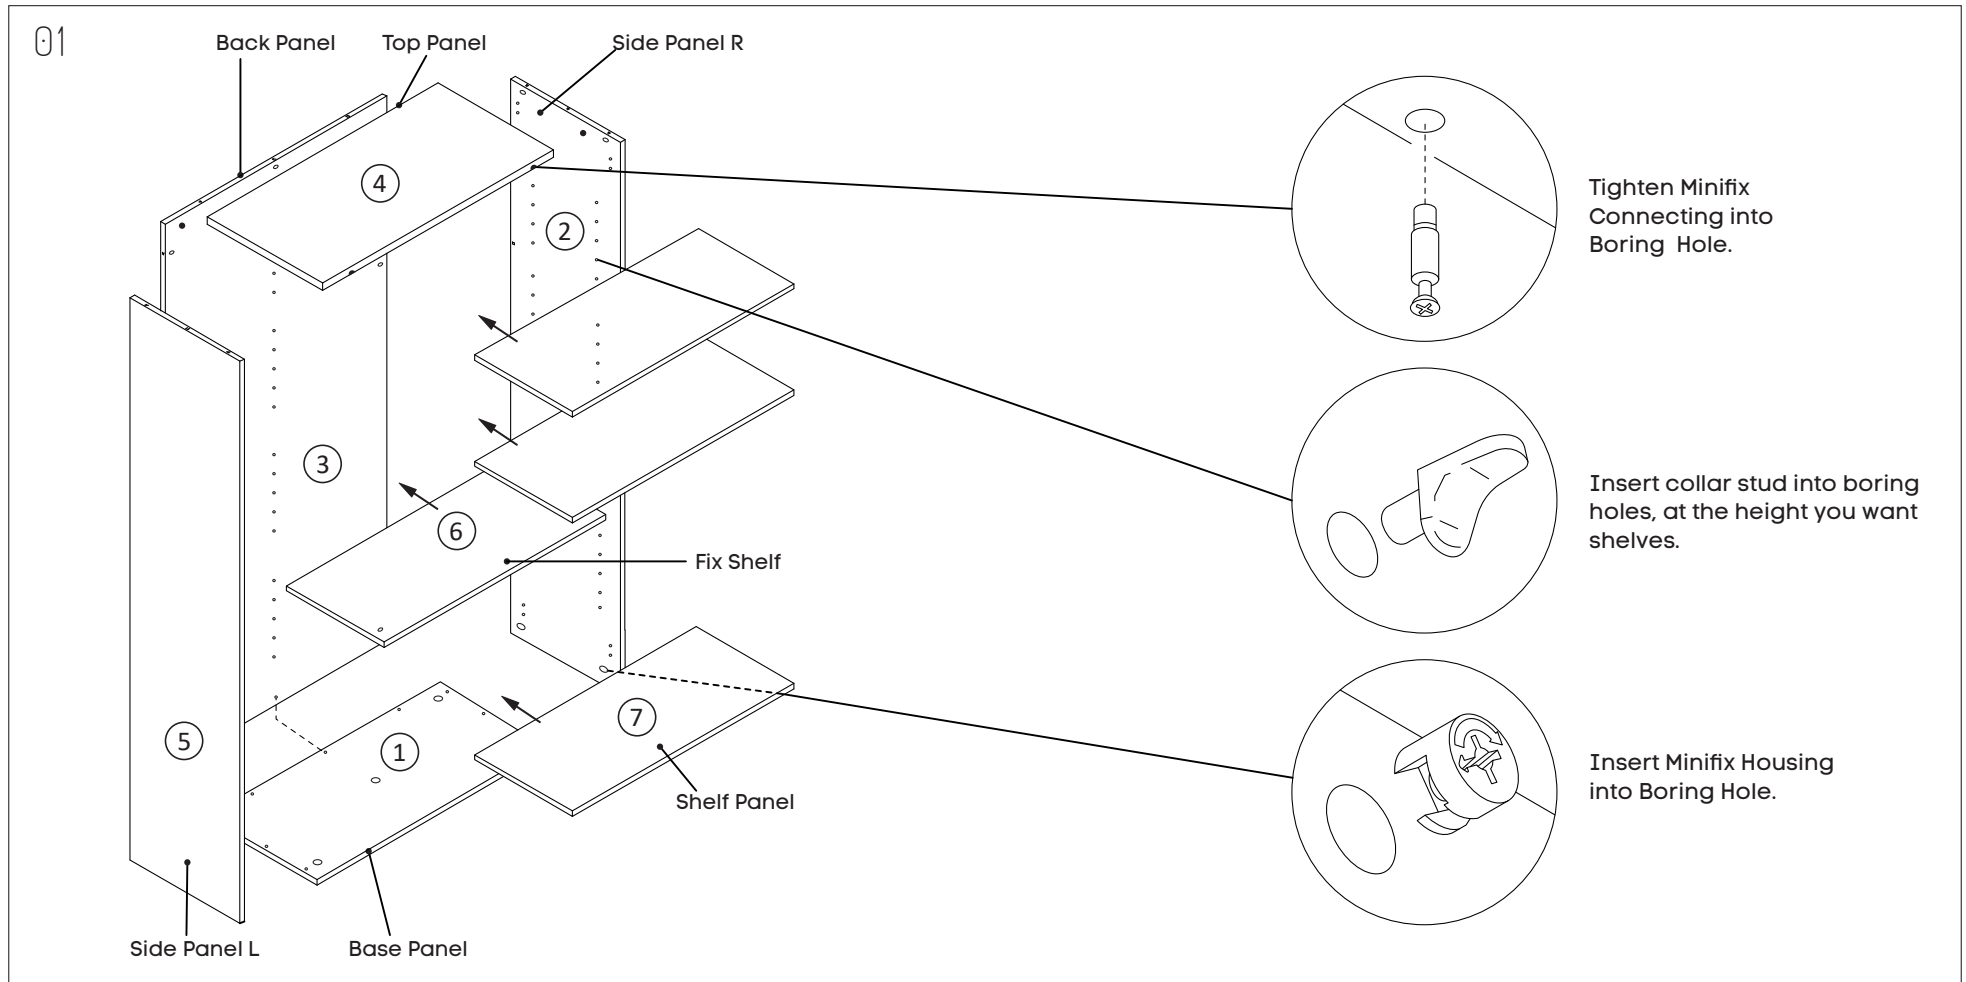

Make sure the arrow is pointing upwards before inserting into the panel's hole.

Assemble all panels in the following order.

ASSEMBLY INSTRUCTIONS

Uniform 2 Large Doors Storage Cupboard

Size (mm): 800W x 350D x 1870H