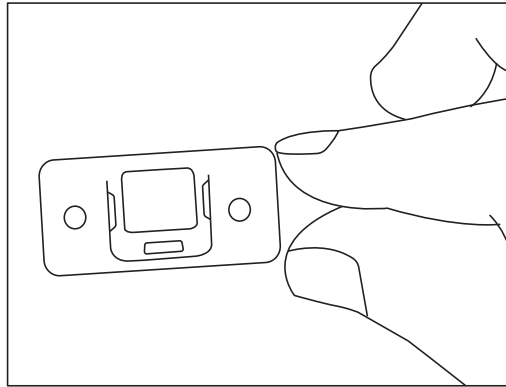

ASSEMBLY INSTRUCTIONS

Uniform 2 Large Doors Storage Cupboard

Size (mm): 800W x 350D x 1870H

www.jasonl.com.au

Need help!

Call us on
1300 527 665

jason.l
your office furniture mate

Safety hook *

Large furniture provides ample storage space while making your home look great. If you have kids at home, you should firmly secure your large and heavy furniture to prevent it from toppling.

First set the location for install