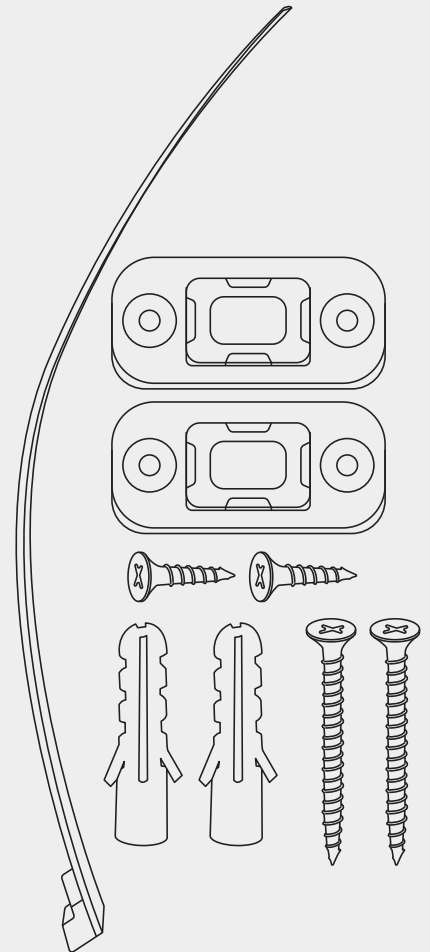

Components included

JasonL strongly recommends that the safety hook will be utilized in all circumstances to prevent falls when the bookcase is installed on uneven ground, is unevenly packed or is interfered with by pets, children, or as a result of any other household or commercial activity. We disclaim all liability for any loss occasioned in the event that the safety hook is not used or has been improperly installed