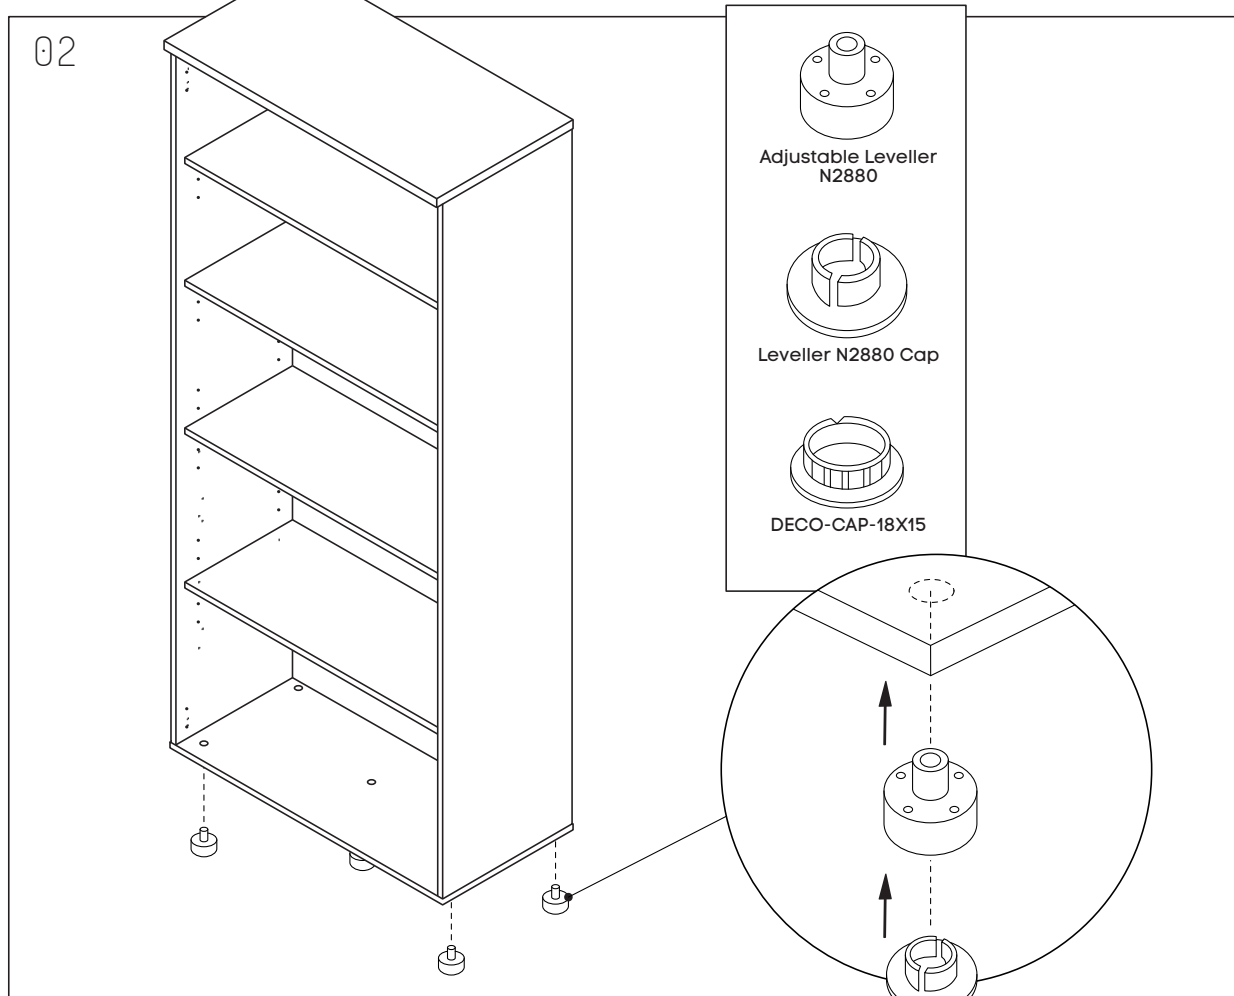

ASSEMBLY INSTRUCTIONS

Uniform 2 Large Doors Storage Cupboard

Size (mm): 800W x 350D x 1870H

www.jasonl.com.au
Need help!
Call us on
1300 527 665

jason.l
your office furniture mate

 **Function of Klux Cam**
Turn for locking
75° Min - 195° Max

Make sure the arrow is pointing upwards before inserting into the panel's hole.

Assemble all panels in the following order.

ASSEMBLY INSTRUCTIONS

Uniform 2 Large Doors Storage Cupboard

Size (mm): 800W x 350D x 1870H

www.jasonl.com.au

Need help!

Call us on
1300 527 665

jason.l
your office furniture mate

Tighten leveller into boring hole and screw the cap.
Use DECO-CAP-18X15 to seal holes on base panel.

ASSEMBLY INSTRUCTIONS

Uniform 2 Large Doors Storage Cupboard

Size (mm): 800W x 350D x 1870H

www.jasonl.com.au

Need help!

Call us on
1300 527 665

jason.l
your office furniture mate

Tighten leveller into boring hole and screw the cap.
Use DECO-CAP-18X15 to seal holes on base panel.