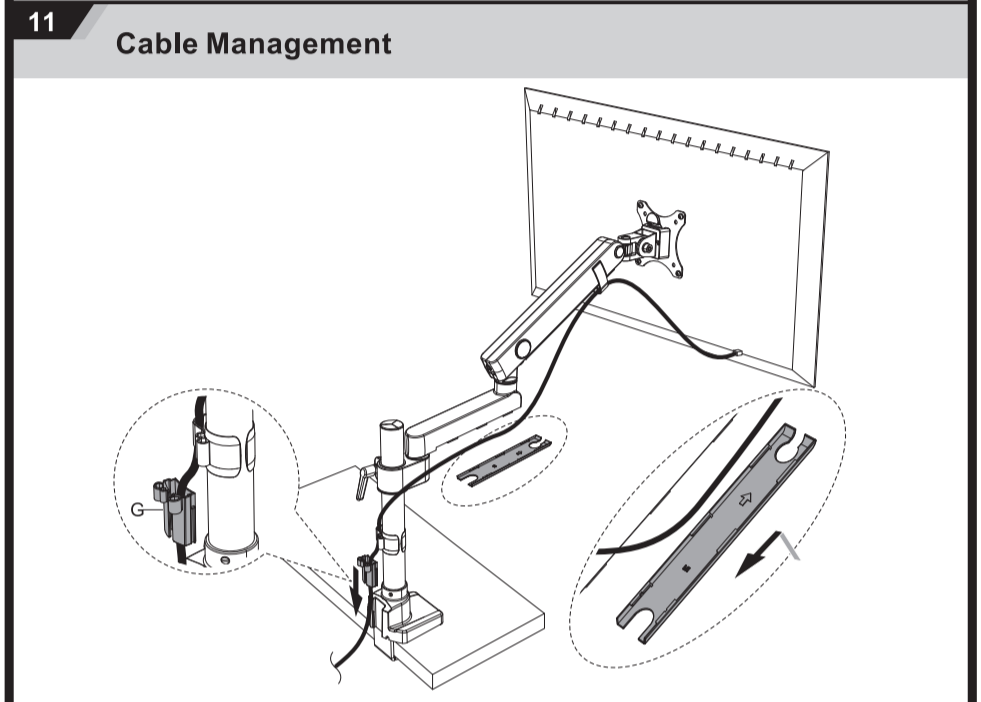

PARTS LIST

A (x1)	B (x1)	C (x1)	D (x1)	E (x1)		
F (x1)	G (x1)	H (x1)	I (x1)	J (x1)	3mm (x1) K	6mm (x1) L
M4x12 (x4) M-A	M5x12 (x4) M-B	D5 (x4) M-C				

1a Adjust the Clamp Height

1b-1 Remove the Clamp

1b-2 Insert the Long Screw

1b-3 Assemble the Base Plate

1b-4 Grommet the Base

2 Attach Column to the Base

3 Attach the Cable Clip

Uplifting
ergonomic furniture solutions

Need help?
Call us on
1300 527 665

jason.l
your office furniture mate