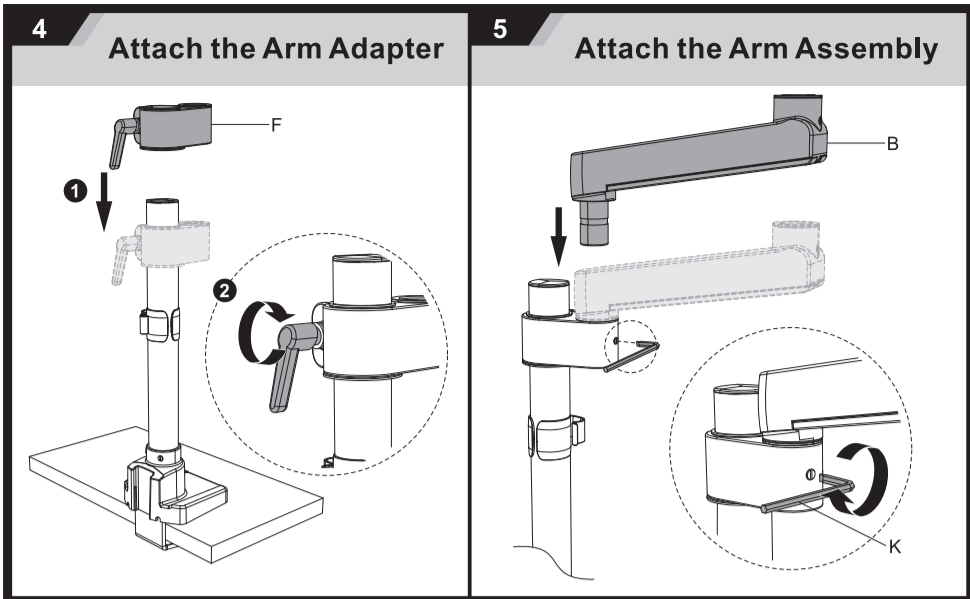

PARTS LIST

A (x1)	B (x1)	C (x1)	D (x1)	E (x1)		
F (x1)	G (x1)	H (x1)	I (x1)	J (x1)	3mm (x1) K	6mm (x1) L
M4x12 (x4) M-A	M5x12 (x4) M-B	D5 (x4) M-C				

1a Adjust the Clamp Height

1b-1 Remove the Clamp

1b-2 Insert the Long Screw

1b-3 Assemble the Base Plate

1b-4 Grommet the Base

2 Attach Column to the Base

3 Attach the Cable Clip

Uplifting
ergonomic furniture solutions

Need help?
Call us on
1300 527 665

jason.l
your office furniture mate