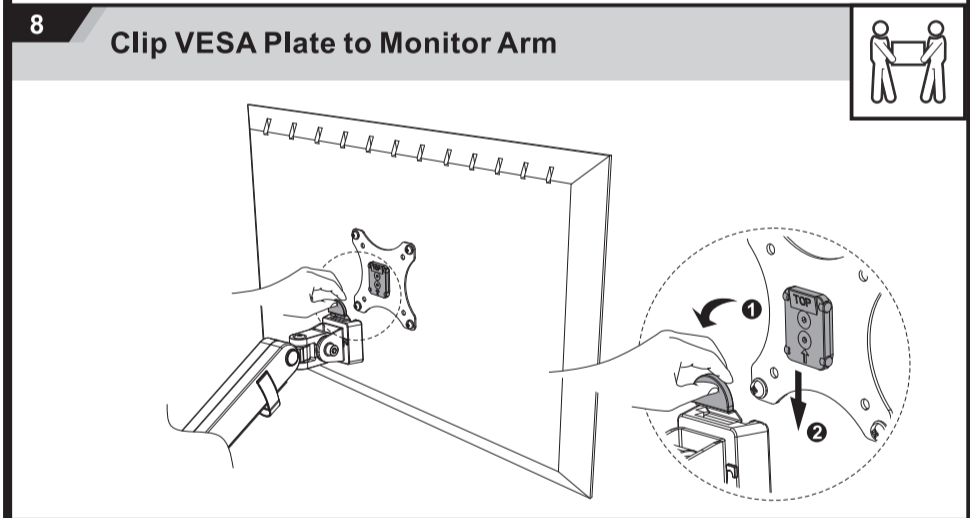

PARTS LIST

A (x1)	B (x1)	C (x1)	D (x1)	E (x1)		
F (x1)	G (x1)	H (x1)	I (x1)	J (x1)	3mm (x1) K	6mm (x1) L
M4x12 (x4) M-A	M5x12 (x4) M-B	D5 (x4) M-C				

1a Adjust the Clamp Height

1b-1 Remove the Clamp

1b-2 Insert the Long Screw

1b-3 Assemble the Base Plate

1b-4 Grommet the Base

2 Attach Column to the Base

3 Attach the Cable Clip

Uplifting
ergonomic furniture solutions

Need help?
Call us on
1300 527 665

jason.l
your office furniture mate