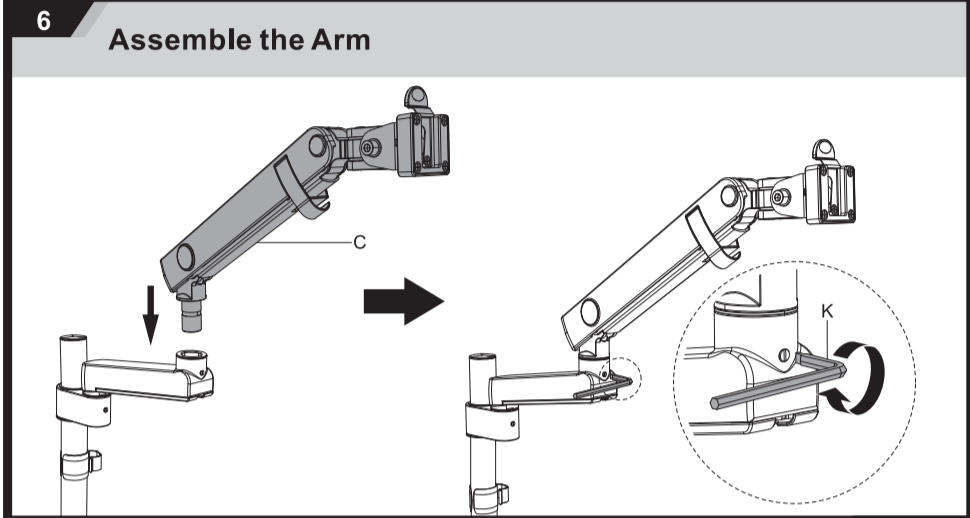

PARTS LIST

A (x1)	B (x1)	C (x1)	D (x1)	E (x1)		
F (x1)	G (x1)	H (x1)	I (x1)	J (x1)	3mm (x1) K	6mm (x1) L
M4x12 (x4) M-A	M5x12 (x4) M-B	D5 (x4) M-C				

1a Adjust the Clamp Height

1b-1 Remove the Clamp

1b-2 Insert the Long Screw

1b-3 Assemble the Base Plate

1b-4 Grommet the Base

2 Attach Column to the Base

3 Attach the Cable Clip

Uplifting
ergonomic furniture solutions

Need help?
Call us on
1300 527 665

jason.l
your office furniture mate