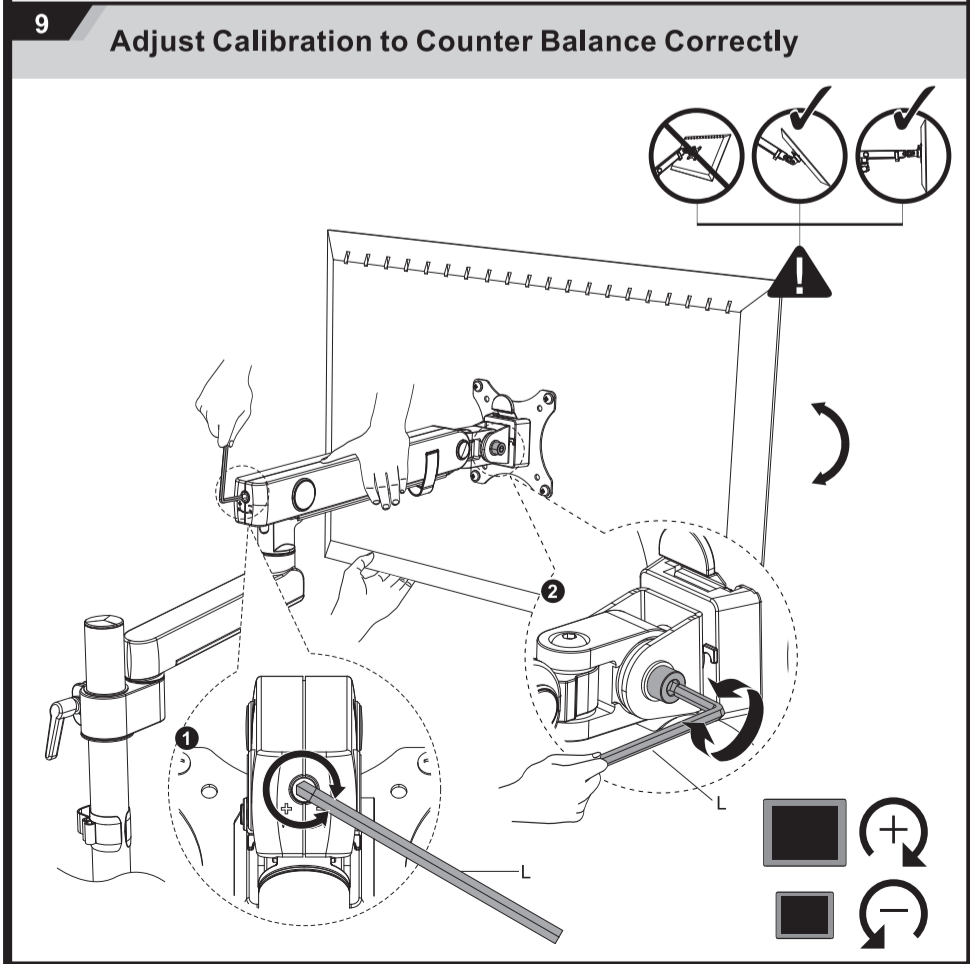

Uplifting
ergonomic furniture solutions

Need help?
Call us on
1300 527 665

jason.l
your office furniture mate