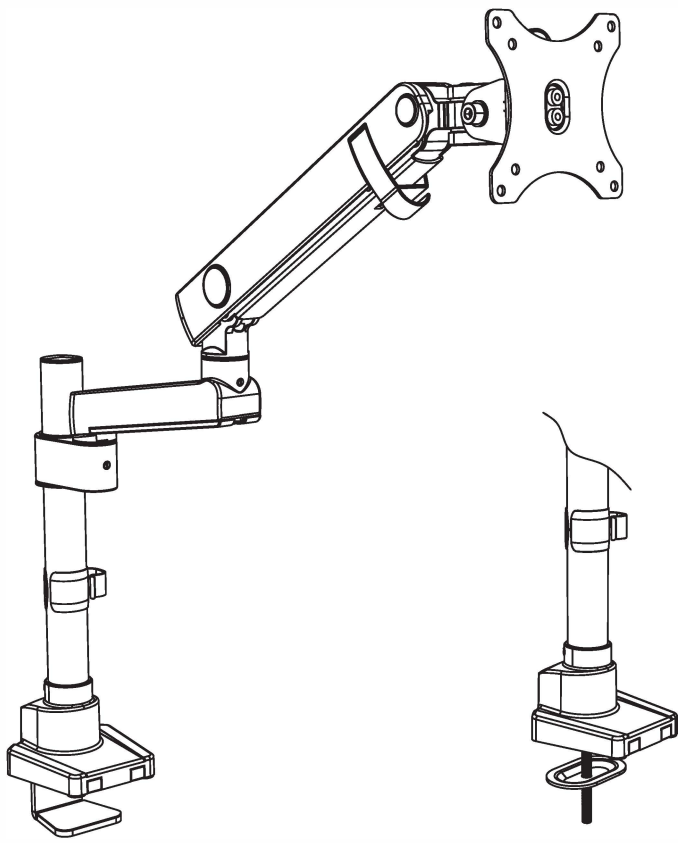

Actiflex II

Single monitor arm

UP-A II Single	75x75 100x100	32" MAX	9-8kg (20-17.6lbs) RATED
-----------------------	------------------	------------	--------------------------------

EN Read the entire instruction manual before you start installation and assembly. If you have any questions regarding any of the instructions or warnings, please contact your local distributor for assistance.

CAUTION: Use with products heavier than the rated weights indicated may result in instability causing possible injury.

- Mounts must be attached as specified in assembly instructions. Improper installation may result in damage or serious personal injury.
- Safety gear and proper tools must be used. This product should only be installed by professionals.
- Make sure that the supporting surface will safely support the combined weight of the equipment and all attached hardware and components.
- Use the mounting screws provided and **DO NOT OVER TIGHTEN** mounting screws
- This product contains small items that could be a choking hazard if swallowed. Keep these items away from children.
- This product is intended for indoor use only. Using this product outdoors could lead to product failure and personal injury.

PARTS LIST

A (x1)	B (x1)	C (x1)	D (x1)	E (x1)		
F (x1)	G (x1)	H (x1)	I (x1)	J (x1)	3mm (x1) K	6mm (x1) L
M4x12 (x4) M-A	M5x12 (x4) M-B	D5 (x4) M-C				

1a Adjust the Clamp Height

1b-1 Remove the Clamp

1b-2 Insert the Long Screw