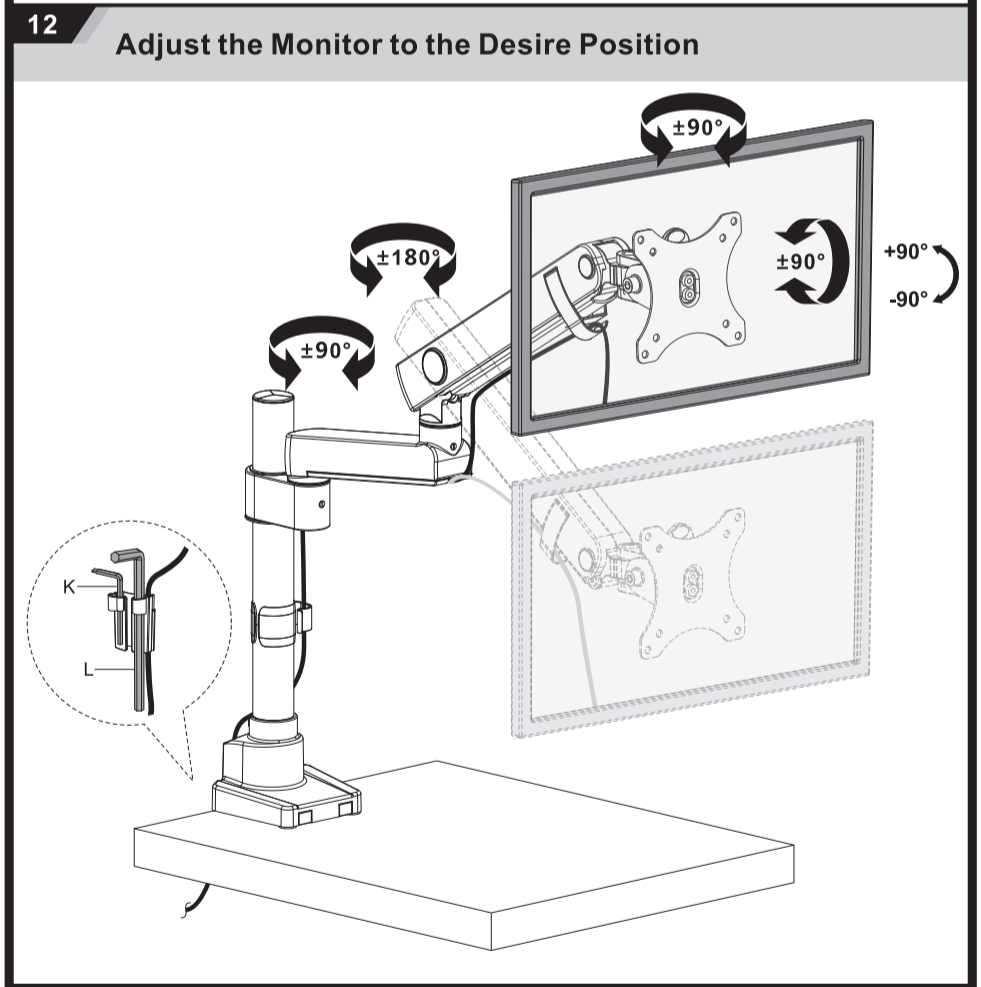

PARTS LIST

A (x1)	B (x1)	C (x1)	D (x1)	E (x1)		
F (x1)	G (x1)	H (x1)	I (x1)	J (x1)	3mm (x1) K	6mm (x1) L
M4x12 (x4) M-A	M5x12 (x4) M-B	D5 (x4) M-C				

1a Adjust the Clamp Height

1b-1 Remove the Clamp

1b-2 Insert the Long Screw

1b-3 Assemble the Base Plate

1b-4 Grommet the Base

2 Attach Column to the Base

3 Attach the Cable Clip

Uplifting
ergonomic furniture solutions

Need help?
Call us on
1300 527 665

jason.l
your office furniture mate