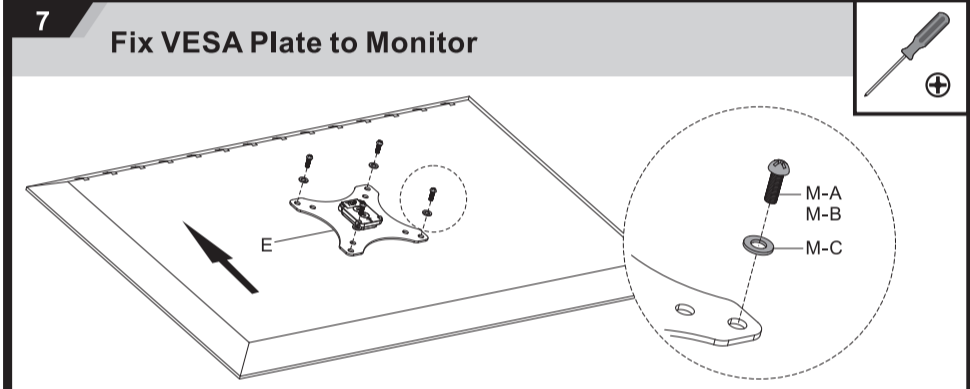

PARTS LIST

A (x1)	B (x1)	C (x1)	D (x1)	E (x1)		
F (x1)	G (x1)	H (x1)	I (x1)	J (x1)	3mm (x1) K	6mm (x1) L
M4x12 (x4) M-A	M5x12 (x4) M-B	D5 (x4) M-C				

1a Adjust the Clamp Height

1b-1 Remove the Clamp

1b-2 Insert the Long Screw

1b-3 Assemble the Base Plate

1b-4 Grommet the Base

2 Attach Column to the Base

3 Attach the Cable Clip

Uplifting
ergonomic furniture solutions

Need help?
Call us on
1300 527 665

jason.l
your office furniture mate