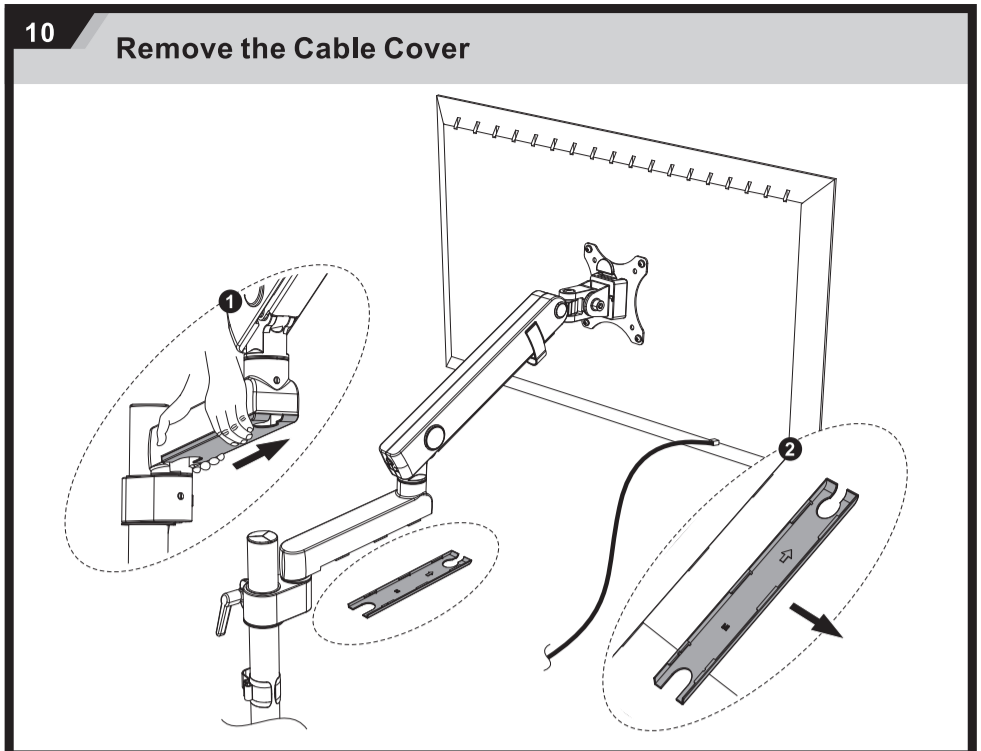

PARTS LIST

A (x1)	B (x1)	C (x1)	D (x1)	E (x1)		
F (x1)	G (x1)	H (x1)	I (x1)	J (x1)	3mm (x1) K	6mm (x1) L
M4x12 (x4) M-A	M5x12 (x4) M-B	D5 (x4) M-C				

1a Adjust the Clamp Height

1b-1 Remove the Clamp

1b-2 Insert the Long Screw

1b-3 Assemble the Base Plate

1b-4 Grommet the Base

2 Attach Column to the Base

3 Attach the Cable Clip

Uplifting
ergonomic furniture solutions

Need help?
Call us on
1300 527 665

jason.l
your office furniture mate