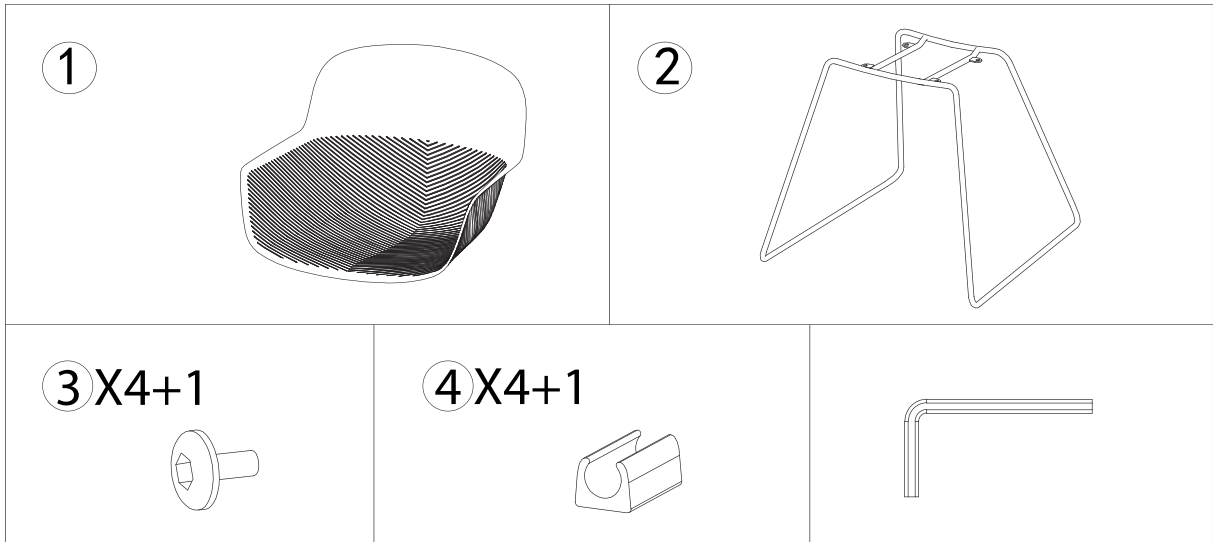

Tommy chair

Sled base

jason.l
your office furniture mate

www.jasonl.com.au

Need help!
Call us on
1300 527 665

www.jasonl.com.au

jason.l
your office furniture mate

Need help!
Call us on
1300 527 665