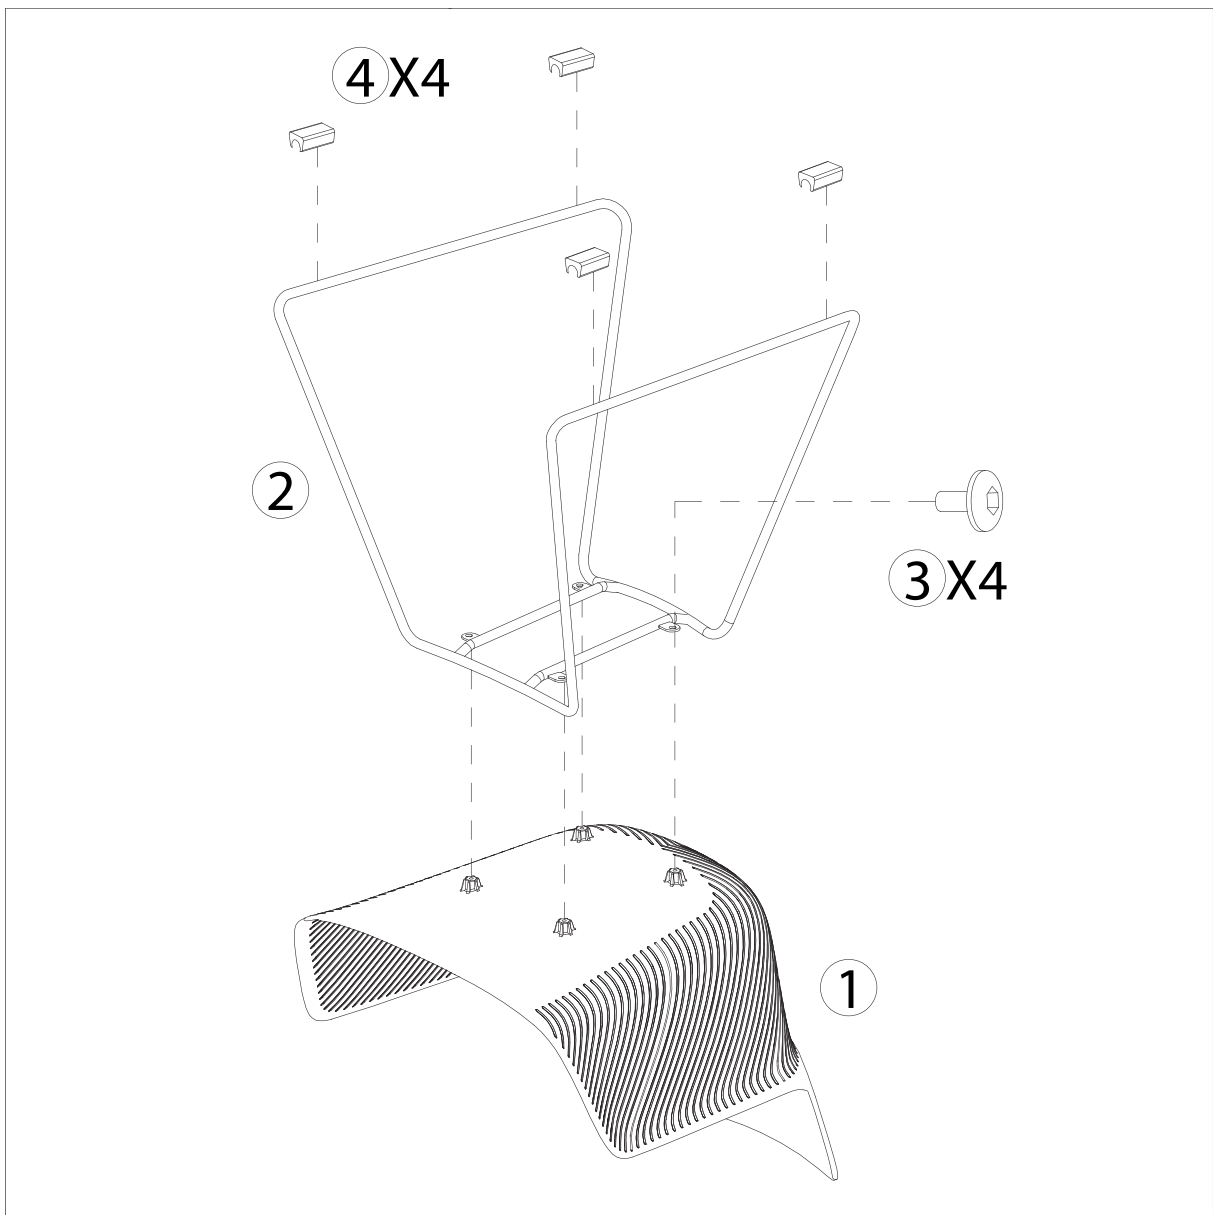

Tommy chair

Sled base

jason.l
your office furniture mate

www.jasonl.com.au

Need help!
Call us on
1300 527 665

www.jasonl.com.au

jason.l
your office furniture mate

Need help!
Call us on
1300 527 665