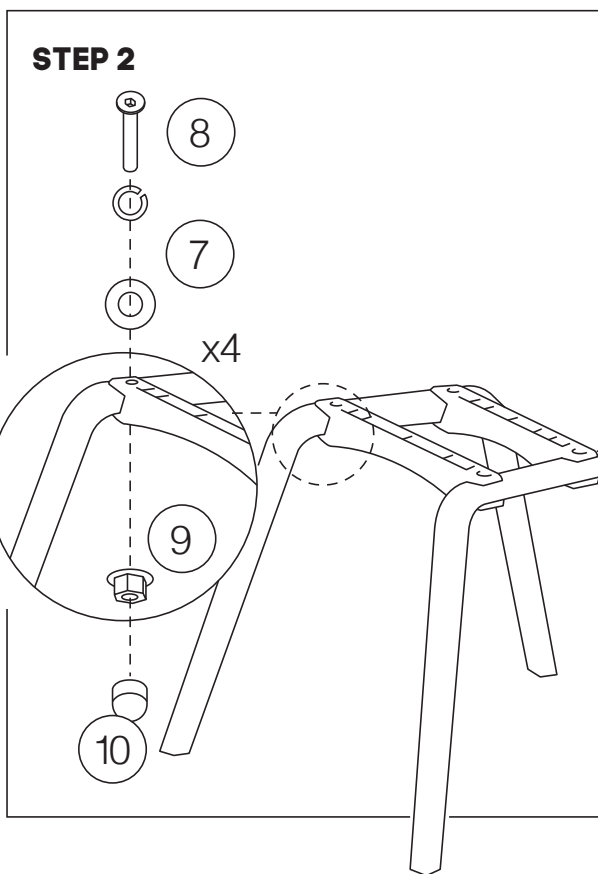

Teddy Tub 4 Natural Legs instruction

	Picture	Quantity	Accessories
4		1	
5		1	
6	 M6x16	4	1
7		4	1
8	 M6x45	4	1
9		4	1
10		4	1
	 4mm x1		

www.jasonl.com.au

Need help!
Call us on
1300 527 665

Teddy Tub 4 Natural Legs instruction