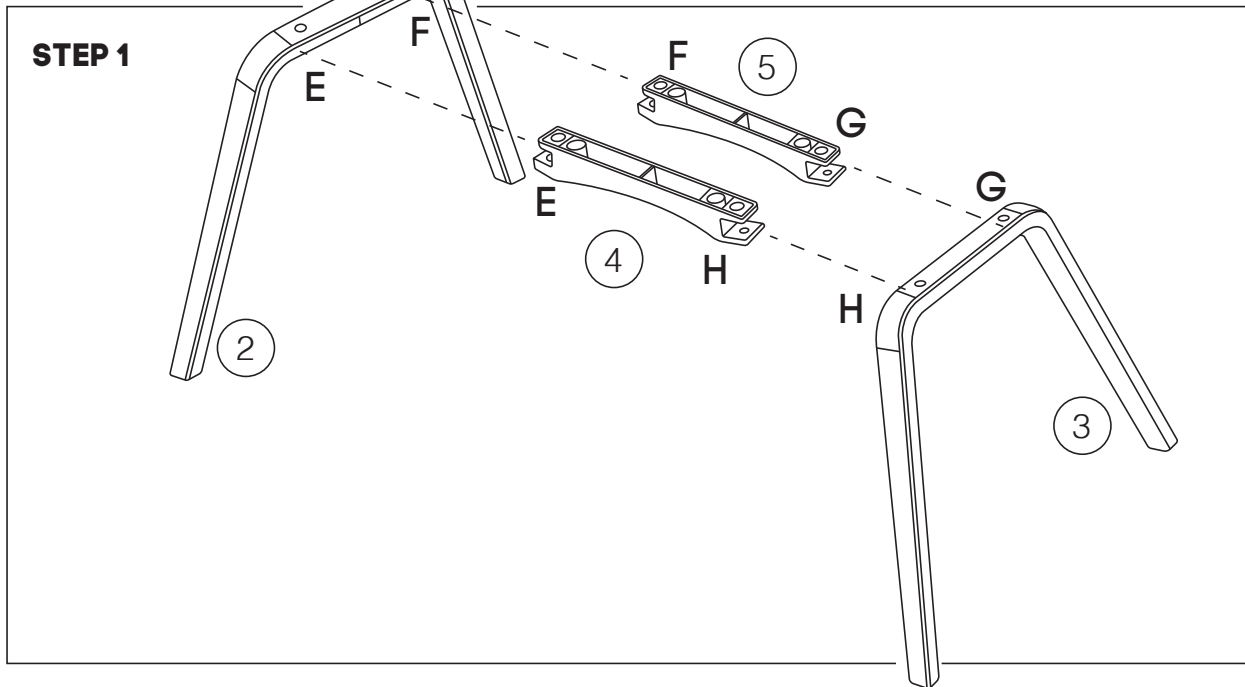

Teddy Tub 4 Natural Legs instruction

	Picture	Quantity	Accessories
4		1	
5		1	
6	 M6x16	4	1
7		4	1
8	 M6x45	4	1
9		4	1
10		4	1
	 4mm x1		

www.jasonl.com.au

Need help!
Call us on
1300 527 665

Teddy Tub 4 Natural Legs instruction