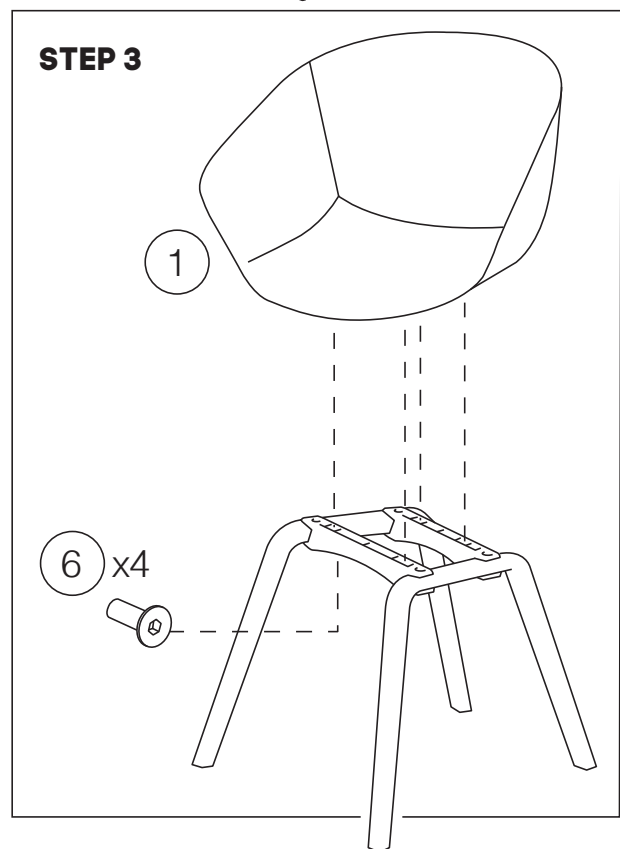

Teddy Tub 4 Natural Legs instruction

	Picture	Quantity	Accessories
4		1	
5		1	
6	 M6x16	4	1
7		4	1
8	 M6x45	4	1
9		4	1
10		4	1
	 4mm x1		

www.jasonl.com.au

Need help!
Call us on
1300 527 665

Teddy Tub 4 Natural Legs instruction