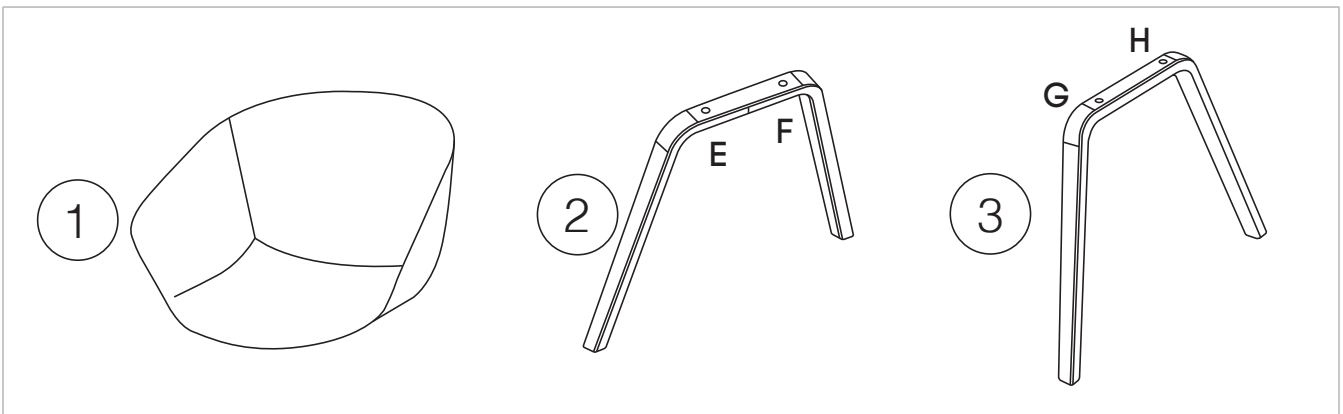

Teddy Tub 4 Natural Legs instruction

	Picture	Quantity	Accessories
4		1	
5		1	
6	 M6x16	4	1
7		4	1
8	 M6x45	4	1
9		4	1
10		4	1
	 4mm x1		

www.jasonl.com.au

Need help!
Call us on
1300 527 665

Teddy Tub 4 Natural Legs instruction