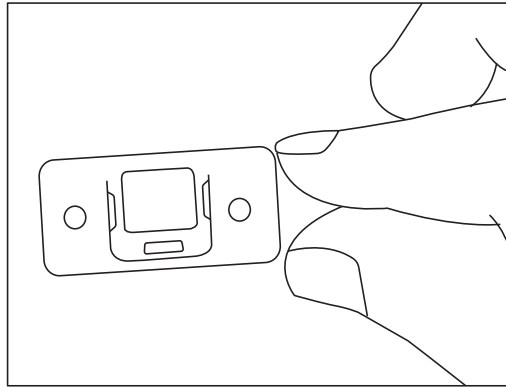

ASSEMBLY INSTRUCTIONS

Uniform Large Open Bookcase

Size (mm): 440L x 800W x 1870H

www.jasonl.com.au

Need help!

Call us on
1300 527 665

jason.l
your office furniture mate

Safety hook *

Large furniture provides ample storage space while making your home look great. If you have kids at home, you should firmly secure your large and heavy furniture to prevent it from toppling.

First set the location for install