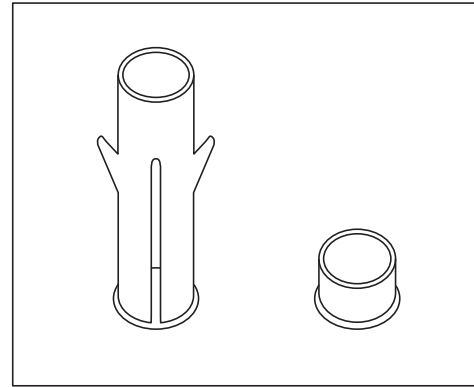

Install the screw expansion tube into the hole