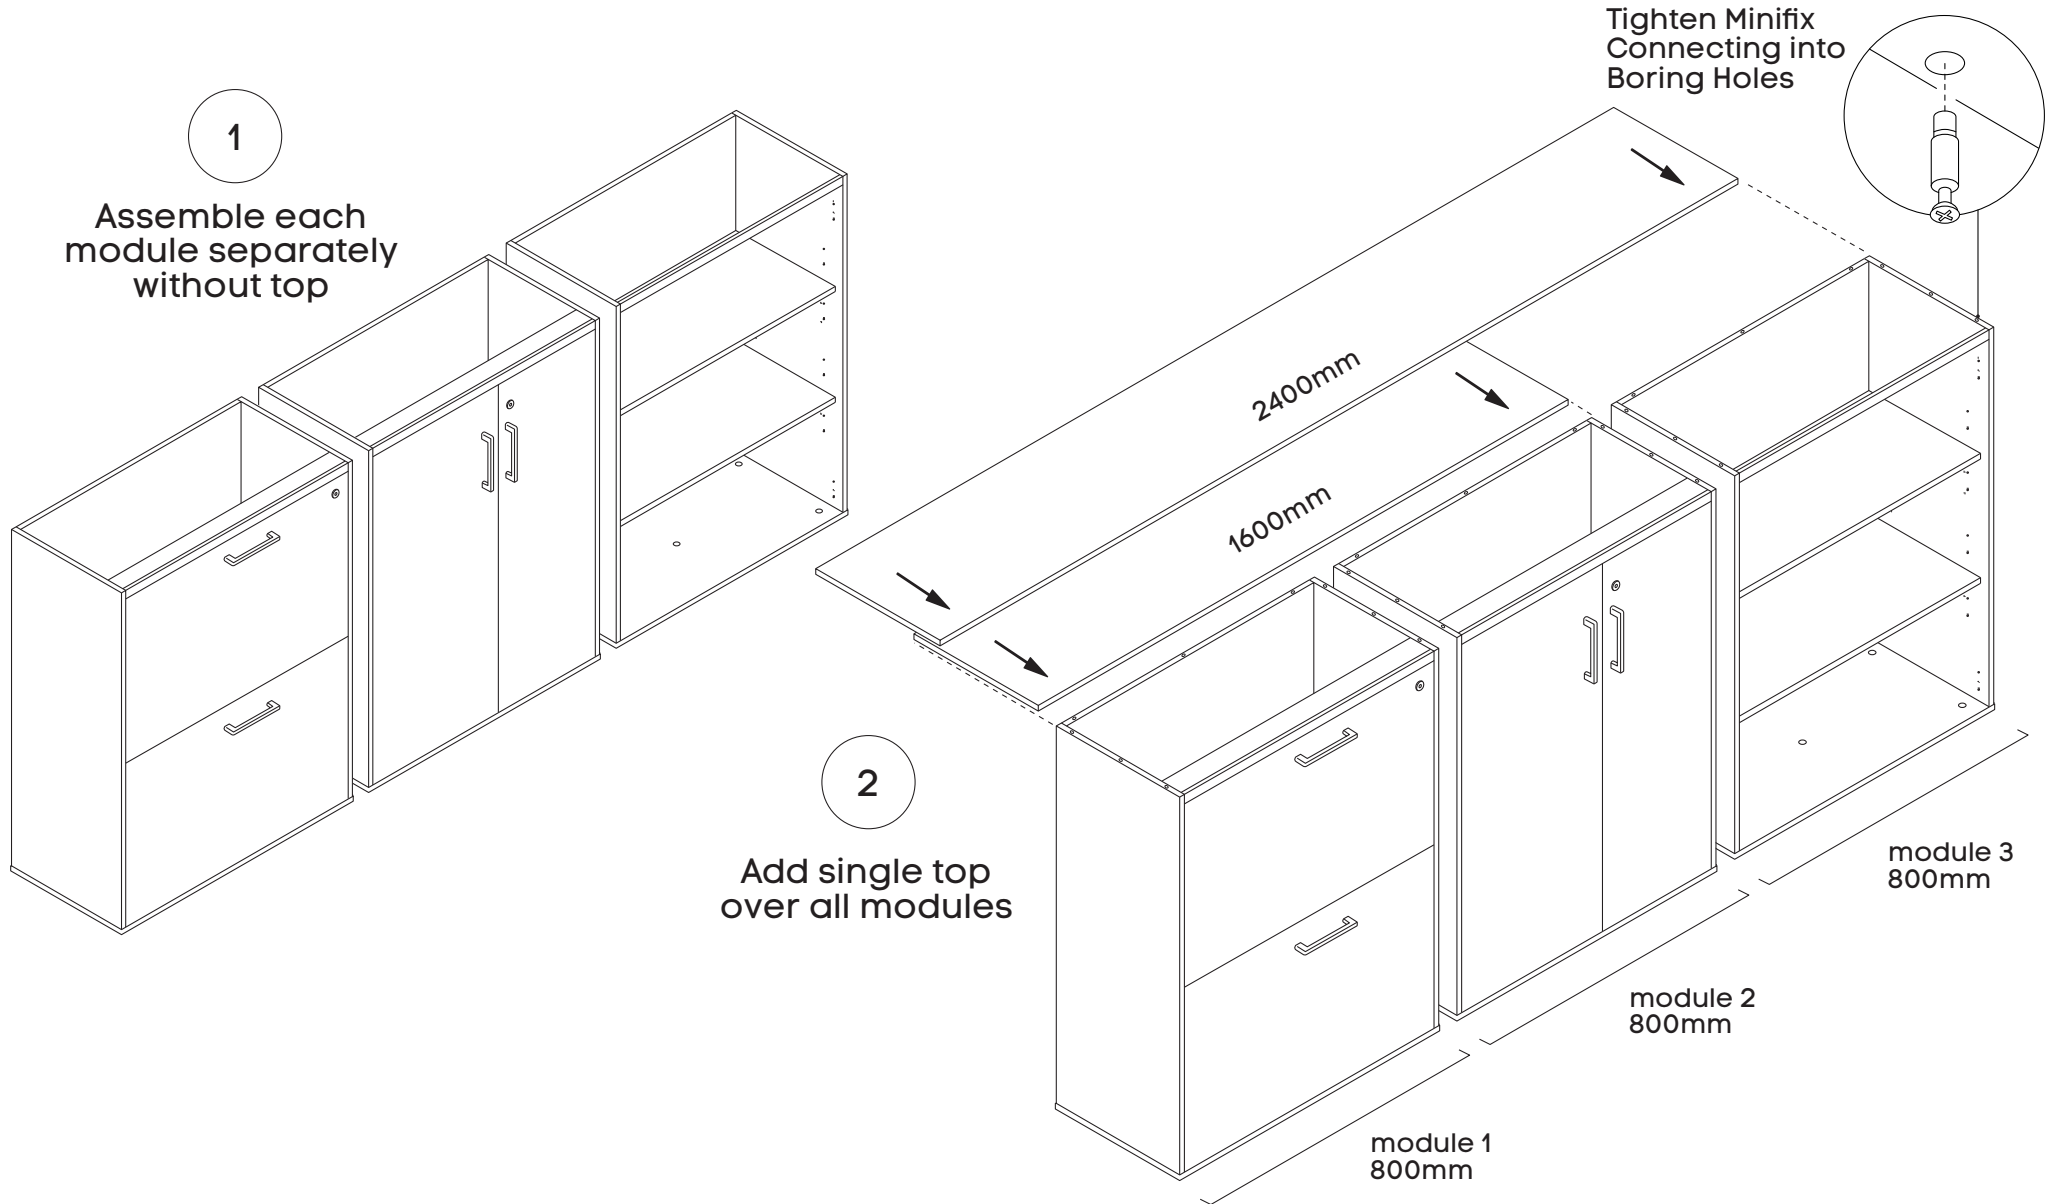

ASSEMBLY INSTRUCTIONS

If you have purchased storage units that are 1600mm or 2400mm wide

www.jasonl.com.au
Need help!
Call us on
1300 527 665

jason.l
your office furniture mate