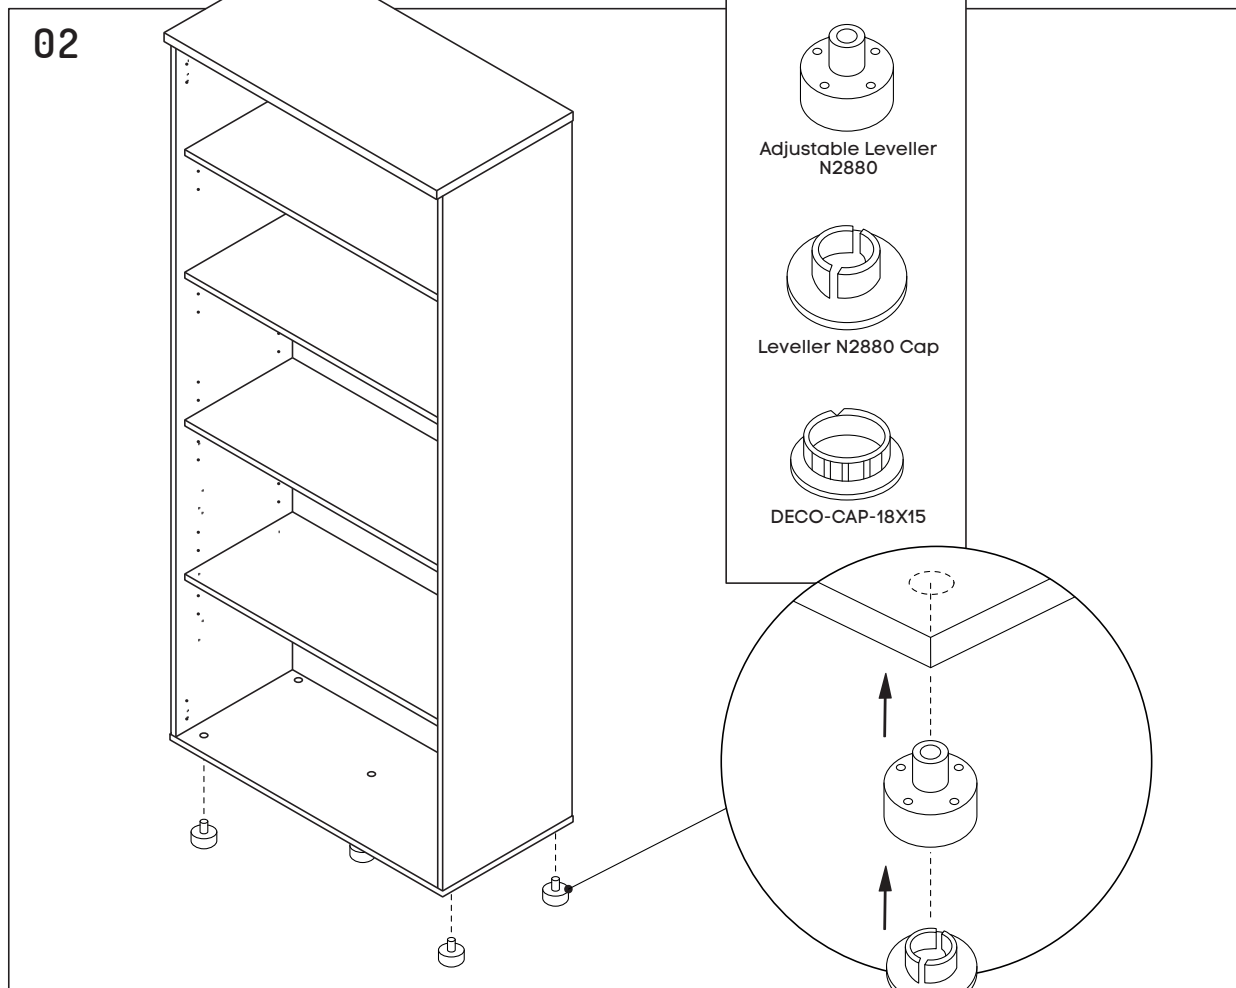

Make sure the arrow is pointing upwards before inserting into the panel's hole.

Assemble all panels in the following order.

**ASSEMBLY INSTRUCTIONS**

# Uniform Large Open Bookcase

Size (mm): 440L x 800W x 1870H

[www.jasonl.com.au](http://www.jasonl.com.au)  
**Need help!**  
Call us on  
**1300 527 665**

**jason.l**  
your office furniture mate

S-OS90-196T

Tighten leveller into boring hole and screw the cap.  
Use DECO-CAP-18X15 to seal holes on base panel.

**ASSEMBLY INSTRUCTIONS**

**If you have purchased storage units that are 1600mm or 2400mm wide**

[www.jasonl.com.au](http://www.jasonl.com.au)  
**Need help!**  
Call us on  
**1300 527 665**