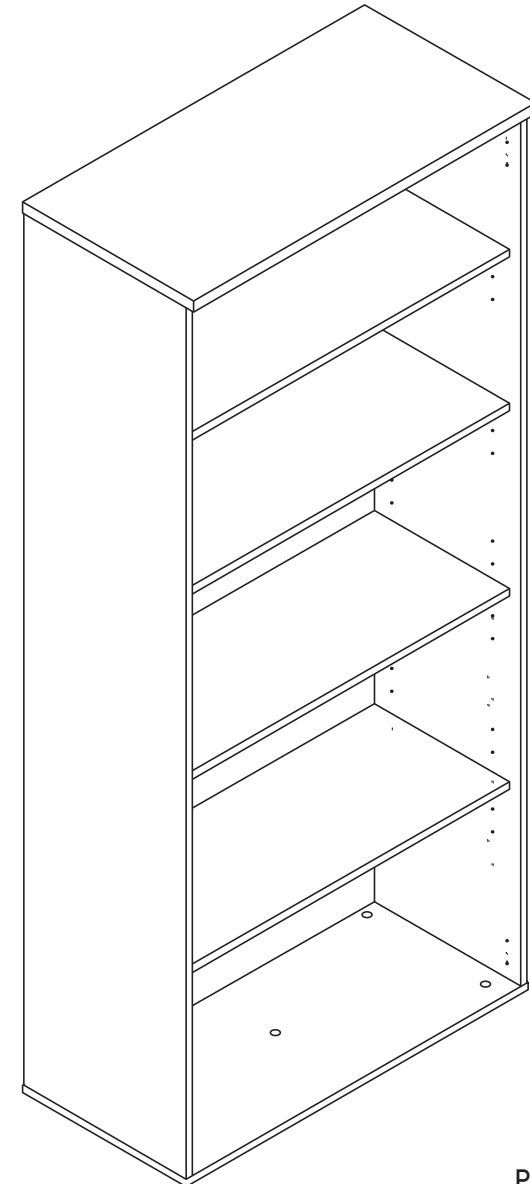

# Uniform Large Open Bookcase

Size (mm): 440L x 800W x 1870H

[www.jasonl.com.au](http://www.jasonl.com.au)  
**Need help!**  
Call us on  
**1300 527 665**

**jason.l**  
your office furniture mate

S-OS90-196T

Tighten leveller into boring hole and screw the cap.  
Use DECO-CAP-18X15 to seal holes on base panel.

**ASSEMBLY INSTRUCTIONS**

**If you have purchased storage units that are 1600mm or 2400mm wide**

[www.jasonl.com.au](http://www.jasonl.com.au)  
**Need help!**  
Call us on  
**1300 527 665**