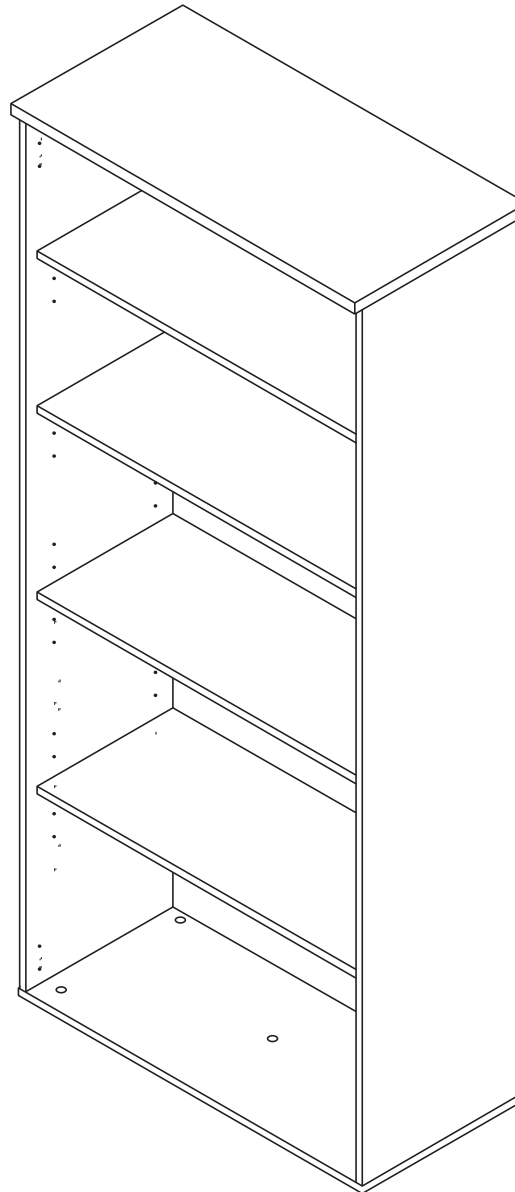

# Uniform Large Open Bookcase

Size (mm): 440L x 800W x 1870H

S-OS90-196T

[www.jasonl.com.au](http://www.jasonl.com.au)

**Need help!**

Call us on  
**1300 527 665**

**jason.l**  
your office furniture mate