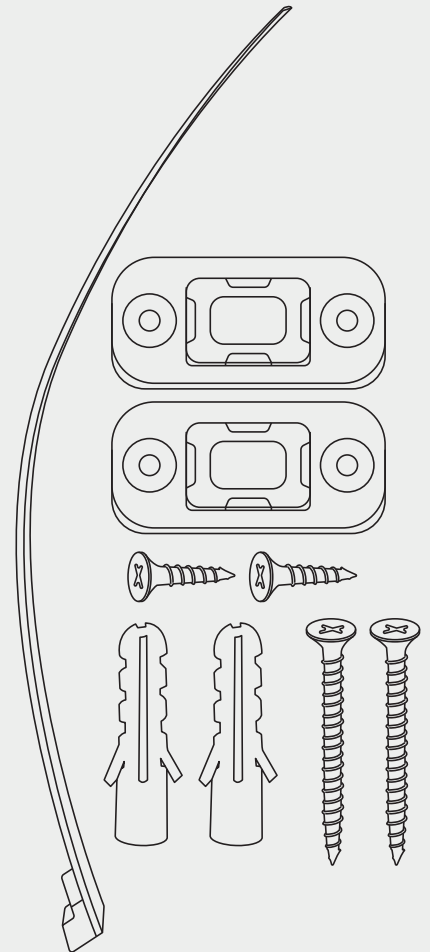

Components included

JasonL strongly recommends that the safety hook will be utilized in all circumstances to prevent falls when the bookcase is installed on uneven ground, is unevenly packed or is interfered with by pets, children, or as a result of any other household or commercial activity. We disclaim all liability for any loss occasioned in the event that the safety hook is not used or has been improperly installed