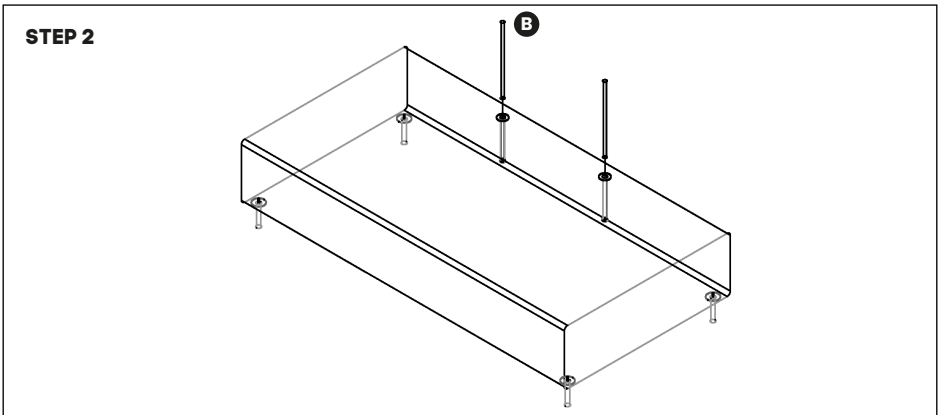

ASSEMBLY INSTRUCTIONS

Sonic Transformer Triple Seater

jason.l

Need help!

Call us on **1300 527 665**

www.jasonl.com.au

1 of 3

Sonic Transformer Triple Seater

Parts

A		Feet	4pcs
B		Connecting rod	2pcs

Because of the edges of some parts before assembly may be sharp, **please handle carefully.**

Sonic Transformer Triple Seater