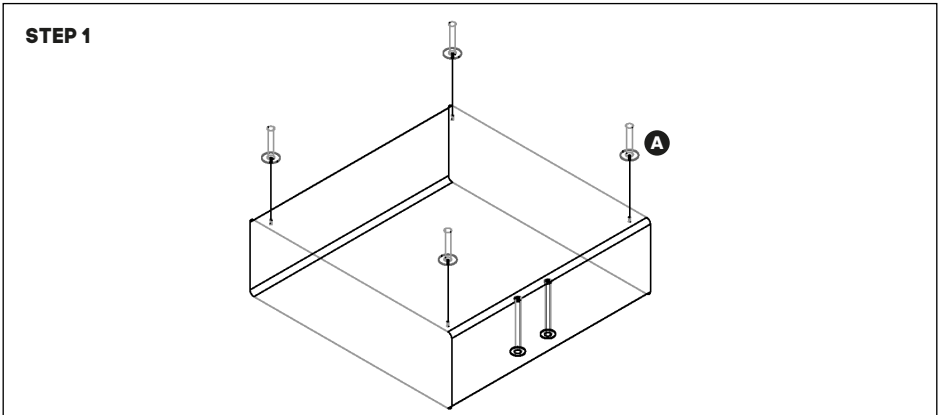

ASSEMBLY INSTRUCTIONS

Sonic Transformer Single Seater

jason.l

Need help!

Call us on **1300 527 665**

www.jasonl.com.au

1 of 3

Sonic Transformer Single Seater

Parts

A		Shafa feet	4pcs
B		Connecting rod	2pcs

Because of the edges of some parts before assembly may be sharp, **please handle carefully.**

Sonic Transformer Single Seater