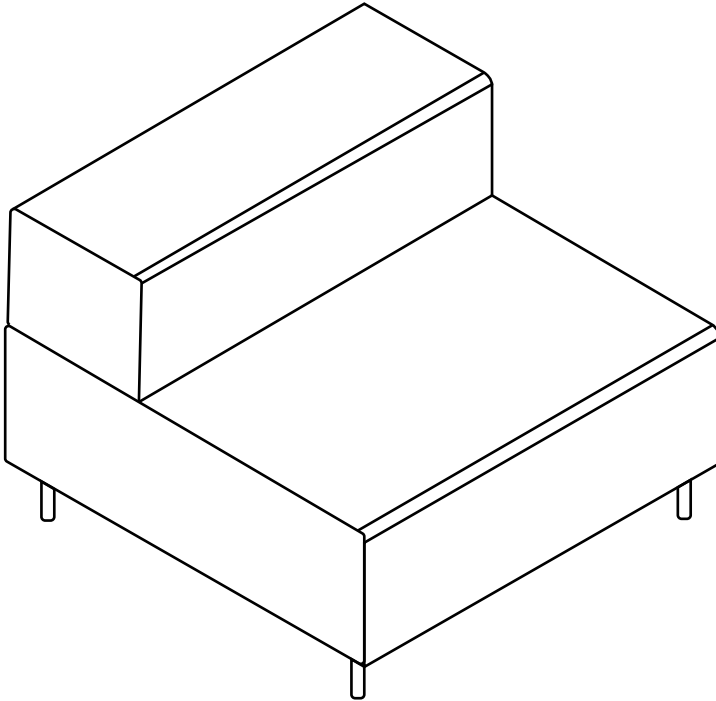

ASSEMBLY INSTRUCTIONS

Sonic Transformer Single Seater

jason.l

Need help!

Call us on **1300 527 665**

www.jasonl.com.au

1 of 3

Sonic Transformer Single Seater

Parts

A		Shafa feet	4pcs
B		Connecting rod	2pcs

Because of the edges of some parts before assembly may be sharp, **please handle carefully.**

Sonic Transformer Single Seater