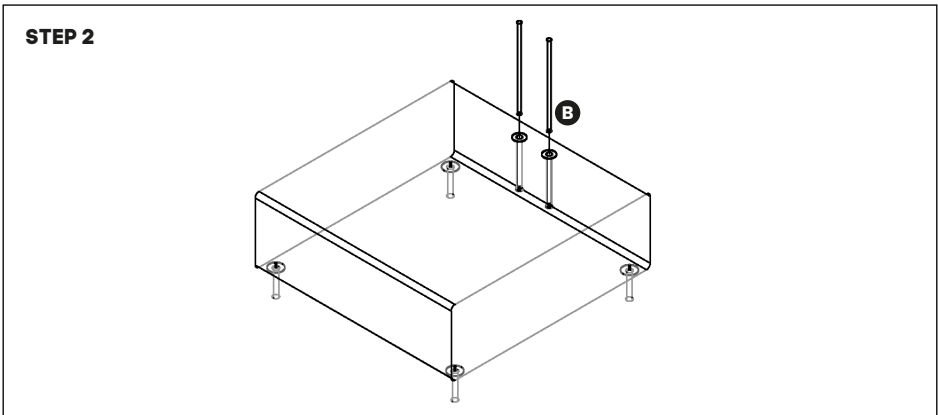

ASSEMBLY INSTRUCTIONS

Sonic Transformer Single Seater

jason.l

Need help!

Call us on **1300 527 665**

www.jasonl.com.au

1 of 3

Sonic Transformer Single Seater

Parts

A		Shafa feet	4pcs
B		Connecting rod	2pcs

Because of the edges of some parts before assembly may be sharp, **please handle carefully.**

Sonic Transformer Single Seater