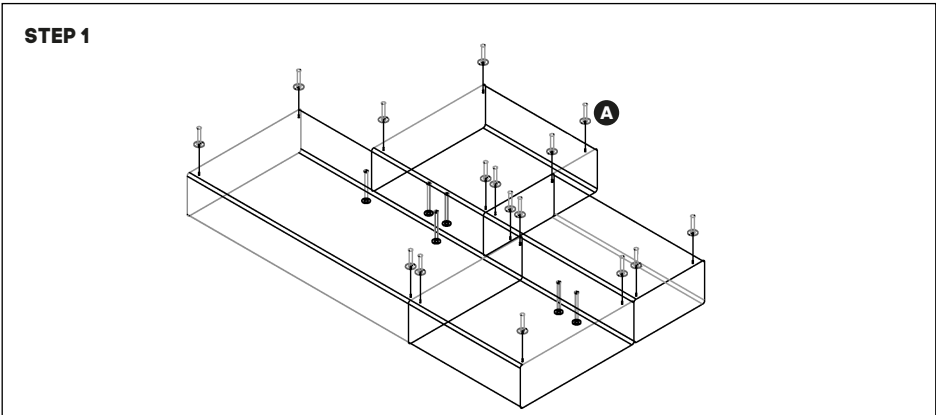

Sonic Transformer Island Lounge

jason.l

Sonic Transformer Island Lounge

Parts

| | | | |
|----------|---|----------------|--------|
| A |  | Feet | 16 pcs |
| B |  | Connecting rod | 3 pcs |

Because of the edges of some parts before assembly may be sharp, **please handle carefully.**