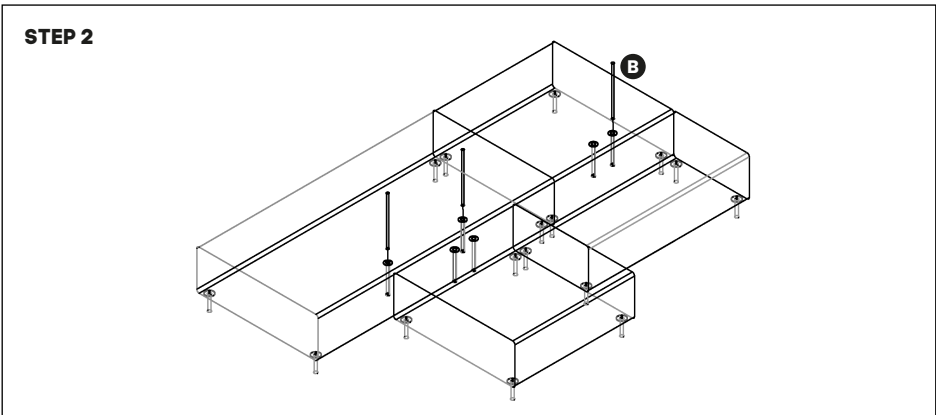

Sonic Transformer Island Lounge

jason.l

Sonic Transformer Island Lounge

Parts

| | | | |
|----------|---|----------------|--------|
| A |  | Feet | 16 pcs |
| B |  | Connecting rod | 3 pcs |

Because of the edges of some parts before assembly may be sharp, **please handle carefully.**