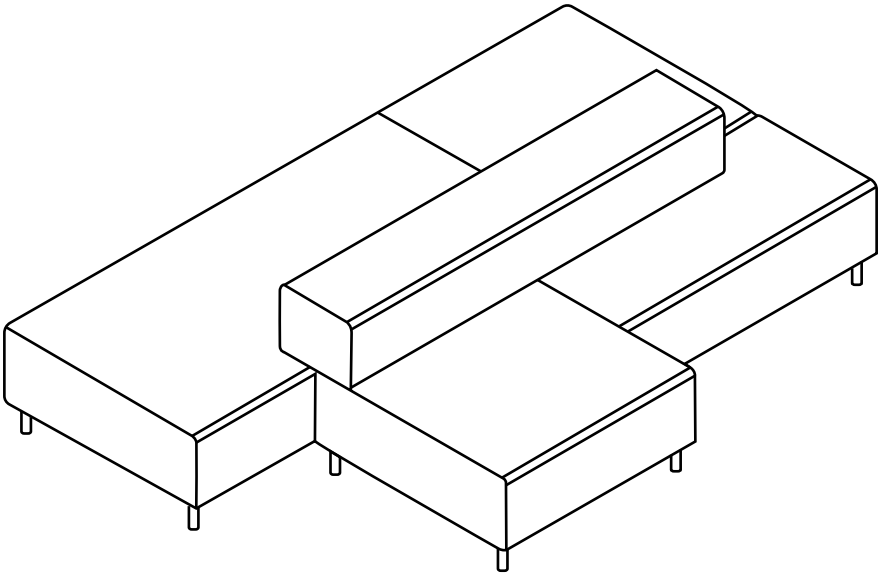

Sonic Transformer Island Lounge

jason.l

Sonic Transformer Island Lounge

Parts

| | | | |
|----------|---|----------------|--------|
| A |  | Feet | 16 pcs |
| B |  | Connecting rod | 3 pcs |

Because of the edges of some parts before assembly may be sharp, **please handle carefully.**