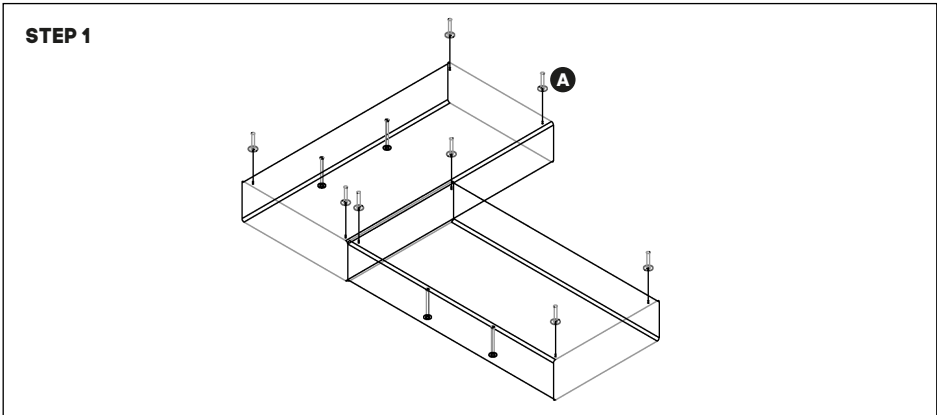

# Sonic Transformer Corner Lounge

**Parts**

<b>A</b>		Feet	8pcs
<b>B</b>		Connecting rod	4pcs

Because of the edges of some parts before assembly may be sharp, **please handle carefully.**