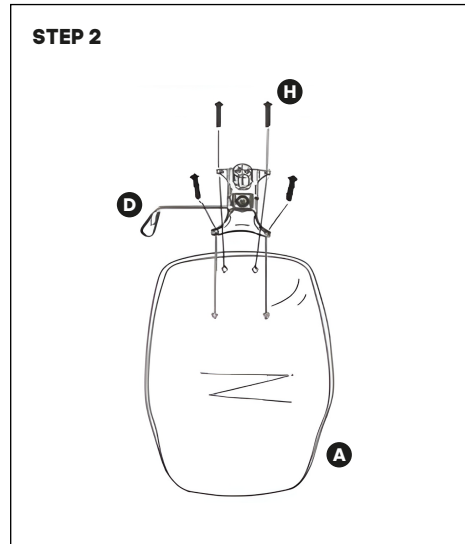

Sonic Tiki Medium Back Value Executive Chair

Parts

A			1pcs
B			2pcs
C			1pcs
D			1pcs
E			1pcs
F		M5	1pcs
G		M6	1pcs

H		6x20mm	4pcs
I		8x50mm	4pcs
J			4pcs
K			4pcs

Because of the edges of some parts before assembly may be sharp, **please handle carefully.**