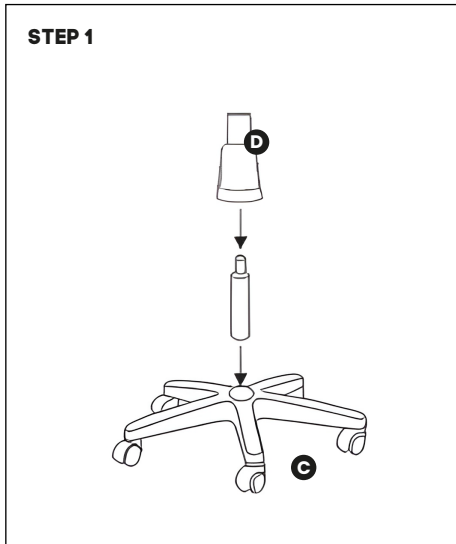

Sonic Tiki Medium Back Value Executive Chair

Parts

A			1pcs
B			2pcs
C			1pcs
D			1pcs
E			1pcs
F		M5	1pcs
G		M6	1pcs

H		6x20mm	4pcs
I		8x50mm	4pcs
J			4pcs
K			4pcs

Because of the edges of some parts before assembly may be sharp, **please handle carefully.**