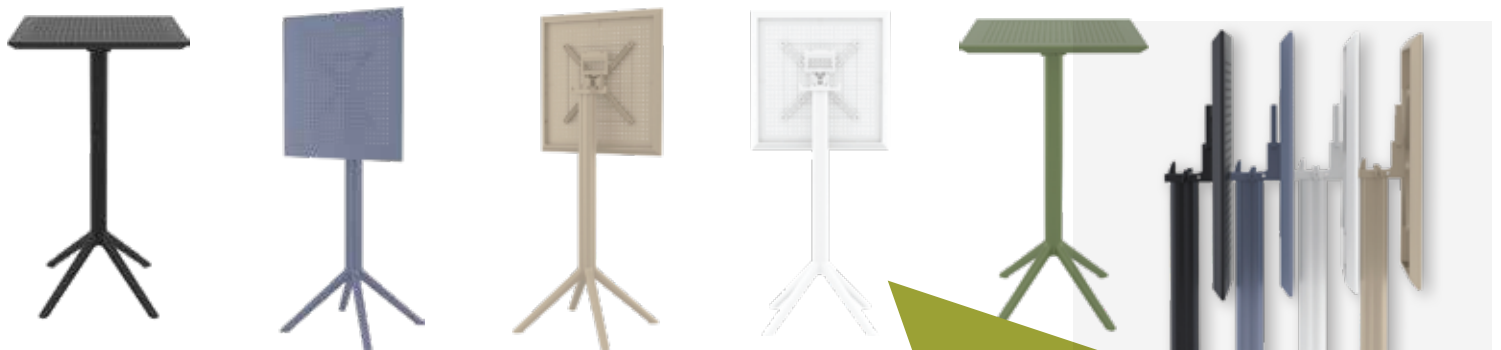

Siesta
exclusive

SKY FOLDING

BAR TABLE 60

ABOUT THE SKY FOLDING BAR TABLE 60

Introducing the Sky Folding Bar Table, a sleek and versatile addition to any contemporary hospitality space. This 60cm round table features a durable, weather-resistant polypropylene structure with a unique folding mechanism, making storage and transportation a breeze. The minimalist design, offers both functionality and style, making it an ideal choice for bars, cafes, and outdoor events.

FEATURES

- Suitable for light commercial use only
- 5 year structural warranty
- Dimensions: 600W x 600D x 1080H
- Made in Europe
- Stocked in: Black, Anthracite, White, Taupe & Olive Green
- Suitable for indoor and outdoor use
- Assembly required
- Unit Weight: 7.25kg
- Weather resistant

- Produced with polypropylene reinforced with glass fiber obtained by means of the latest generation of air moulding technology
- UV Stabilised
- Produced in accordance with ISO 14001:2015 Environmental Management System Certification