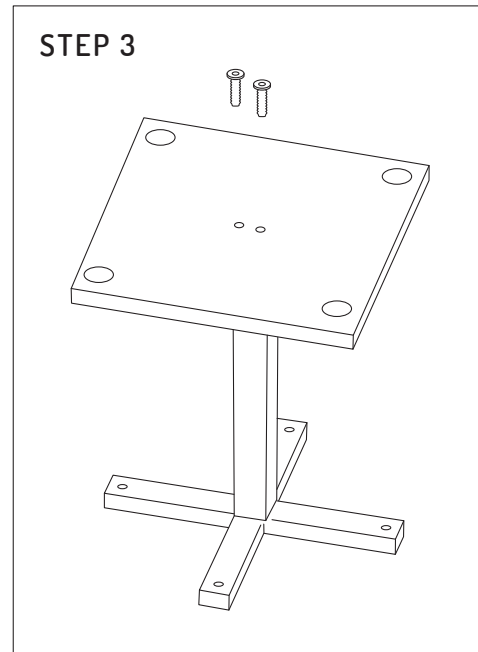

## Disc Sapphire Base

www.jasonl.com.au

**Need help!**  
Call us on  
**1300 527 665**

**jason.l**  
your office furniture mate

**Note:** To achieve the best results, we strongly recommend using an impact drill gun together with thread locking all screws.