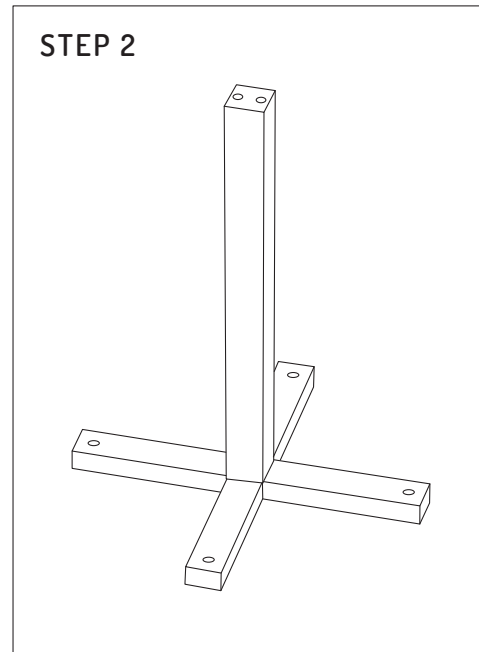

## Disc Sapphire Base

www.jasonl.com.au

**Need help!**  
Call us on  
**1300 527 665**

**jason.l**  
your office furniture mate

**Note:** To achieve the best results, we strongly recommend using an impact drill gun together with thread locking all screws.