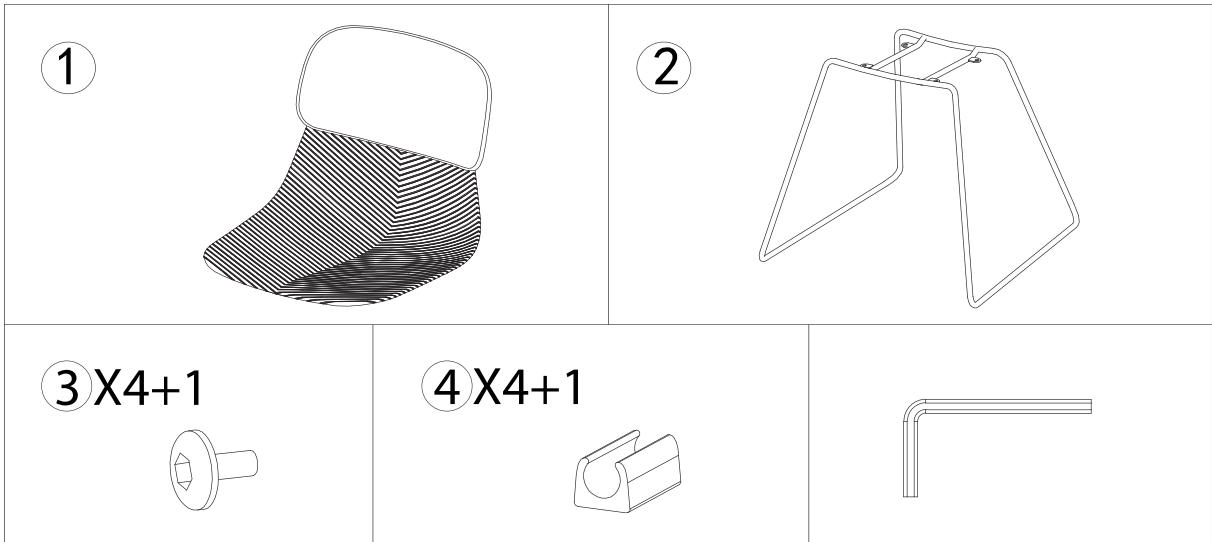

Sammy chair

Sled base

jason.l
your office furniture mate

www.jasonl.com.au

Need help!
Call us on
1300 527 665

www.jasonl.com.au

jason.l
your office furniture mate

Need help!
Call us on
1300 527 665