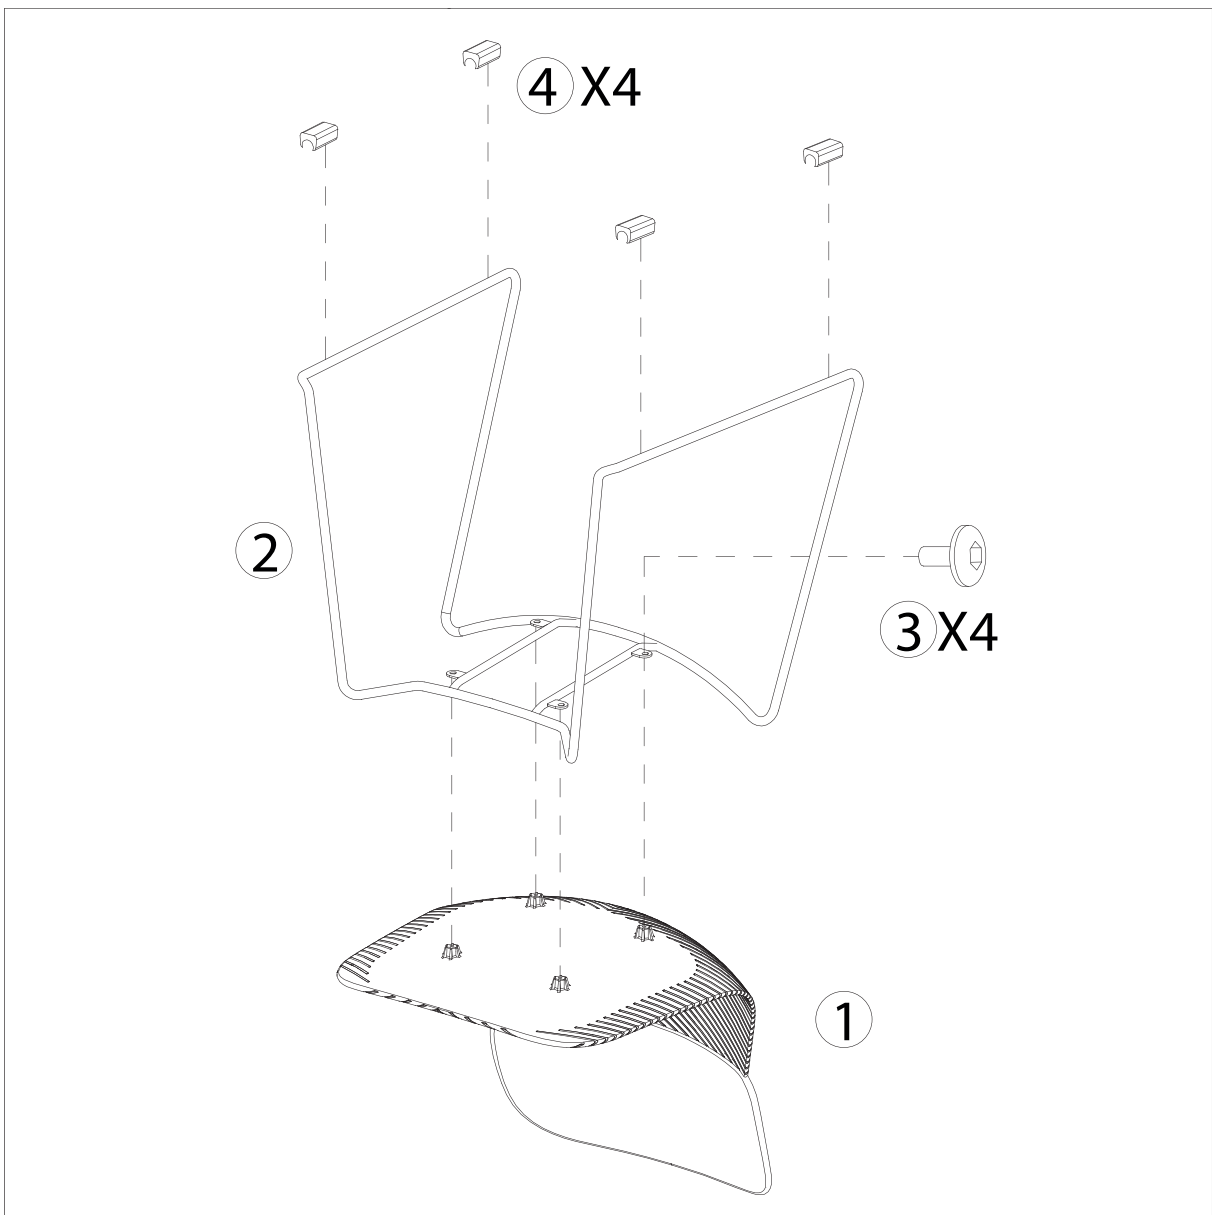

Sammy chair

Sled base

jason.l
your office furniture mate

www.jasonl.com.au

Need help!
Call us on
1300 527 665

www.jasonl.com.au

jason.l
your office furniture mate

Need help!
Call us on
1300 527 665