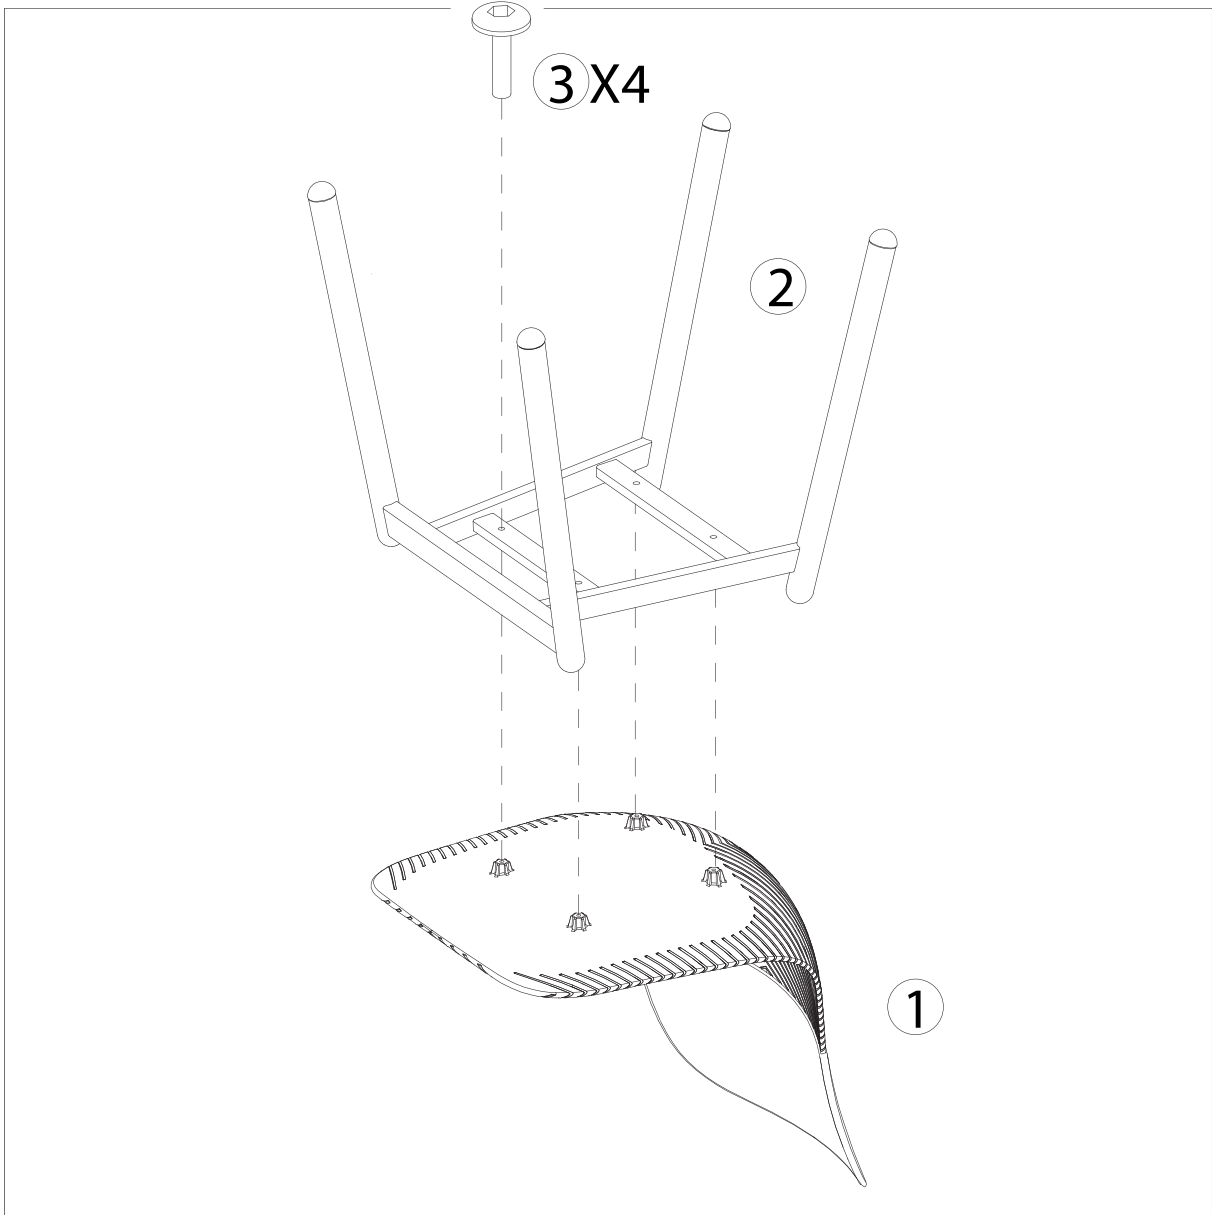

Sammy chair

4 Leg base

jason.l
your office furniture mate

www.jasonl.com.au

Need help!
Call us on
1300 527 665

www.jasonl.com.au

jason.l
your office furniture mate

Need help!
Call us on
1300 527 665