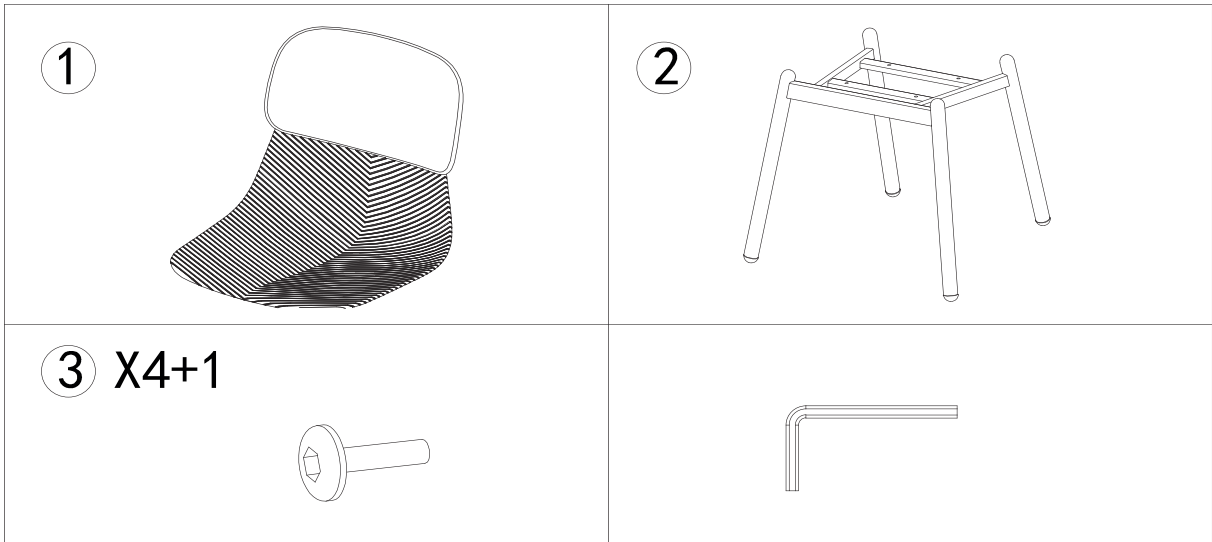

Sammy chair

4 Leg base

jason.l
your office furniture mate

www.jasonl.com.au

Need help!
Call us on
1300 527 665

www.jasonl.com.au

jason.l
your office furniture mate

Need help!
Call us on
1300 527 665