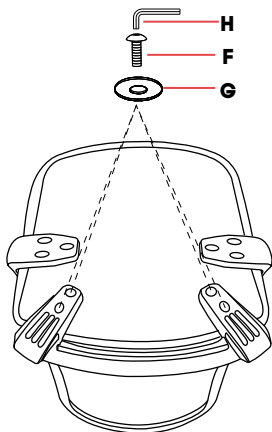

Robin Visitors Chair

jason.l
your office furniture mate

E	F	G	H
			
M6x40mm	M6x35mm	M6x14 x1 mm	M5
6pcs	4pcs	4pcs	1pcs

Need help!

Call us on **1300 527 665**

www.jasonl.com.au

1 of 2

Robin Visitors Chair

STEP 1 - Join seat with back assembly

STEP 2 - Join legs to seat assembly

STEP 3 - Legs toppers assembly

Assembly done!