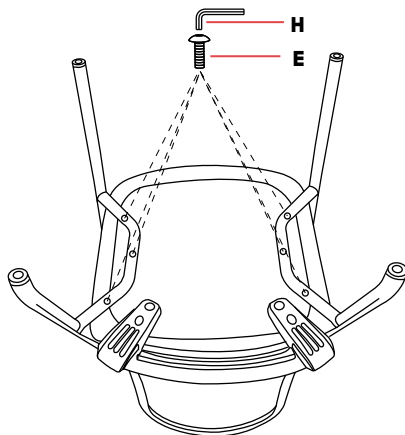

Robin Visitors Chair

jason.l
your office furniture mate

E	F	G	H
			
M6x40mm	M6x35mm	M6x14 x1 mm	M5
6pcs	4pcs	4pcs	1pcs

Need help!

Call us on **1300 527 665**

www.jasonl.com.au

1 of 2

Robin Visitors Chair

STEP 1 - Join seat with back assembly

STEP 2 - Join legs to seat assembly

STEP 3 - Legs toppers assembly

Assembly done!