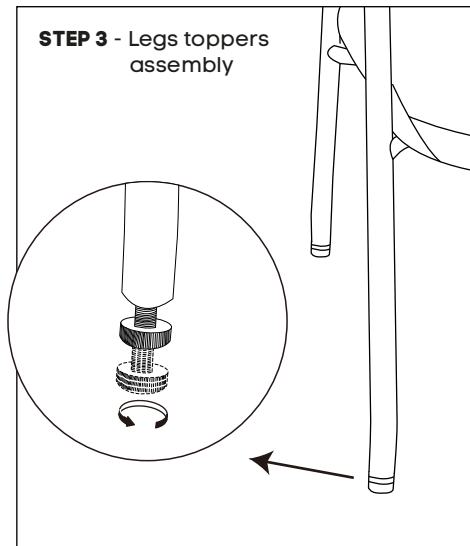

Robin Visitors Chair

jason.l
your office furniture mate

E	F	G	H
			
M6x40mm	M6x35mm	M6x14 x1 mm	M5
6pcs	4pcs	4pcs	1pcs

Need help!

Call us on **1300 527 665**

www.jasonl.com.au

1 of 2

Robin Visitors Chair

STEP 1 - Join seat with back assembly

STEP 2 - Join legs to seat assembly

STEP 3 - Legs toppers assembly

Assembly done!