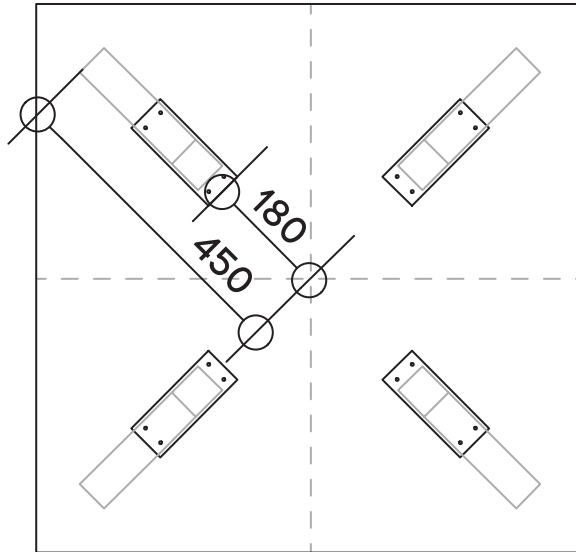

ASSEMBLY INSTRUCTIONS

Quadro Wood Single Legs

Size:
800 x 800 mm

www.jasonl.com.au

Need help!
Call us on
1300 527 665

jason.l
your office furniture mate

Tools Required: Power screwdriver; Allen key set (provided)

- A Table top x1
- B Leg Quadro Wood x4

SCREWS

- C Wood Screws x16
- D M6x30mm Mushroom head screws x4

E Allen key x1

ASSEMBLY INSTRUCTIONS

Quadro Wood Single Legs

www.jasonl.com.au

Need help!
Call us on
1300 527 665

jason.l
your office furniture mate

TOP
VIEW

FRONTAL
VIEW

STEP 01

Using Allen Key provided, attach Mushroom Head Screw **(D)** for all legs as shown in the illustration.

ASSEMBLY INSTRUCTIONS

Quadro Wood Single Legs