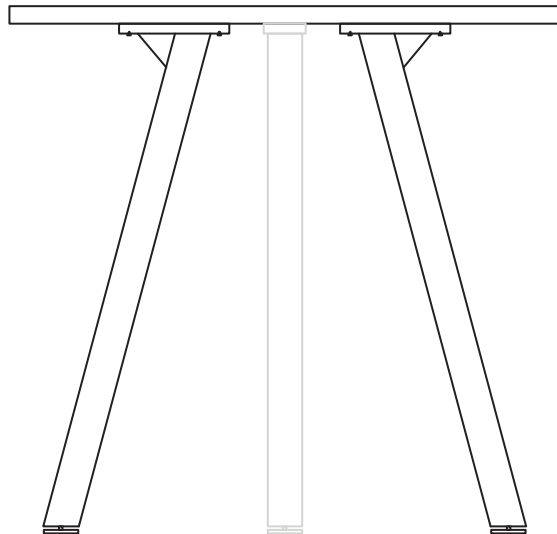

ASSEMBLY INSTRUCTIONS

Quadro Wood Single Legs

www.jasonl.com.au

Need help!
Call us on
1300 527 665

jason.l
your office furniture mate

TOP
VIEW

FRONTAL
VIEW

Using Allen Key provided, attach Mushroom Head Screw **(D)** for all legs as shown in the illustration.