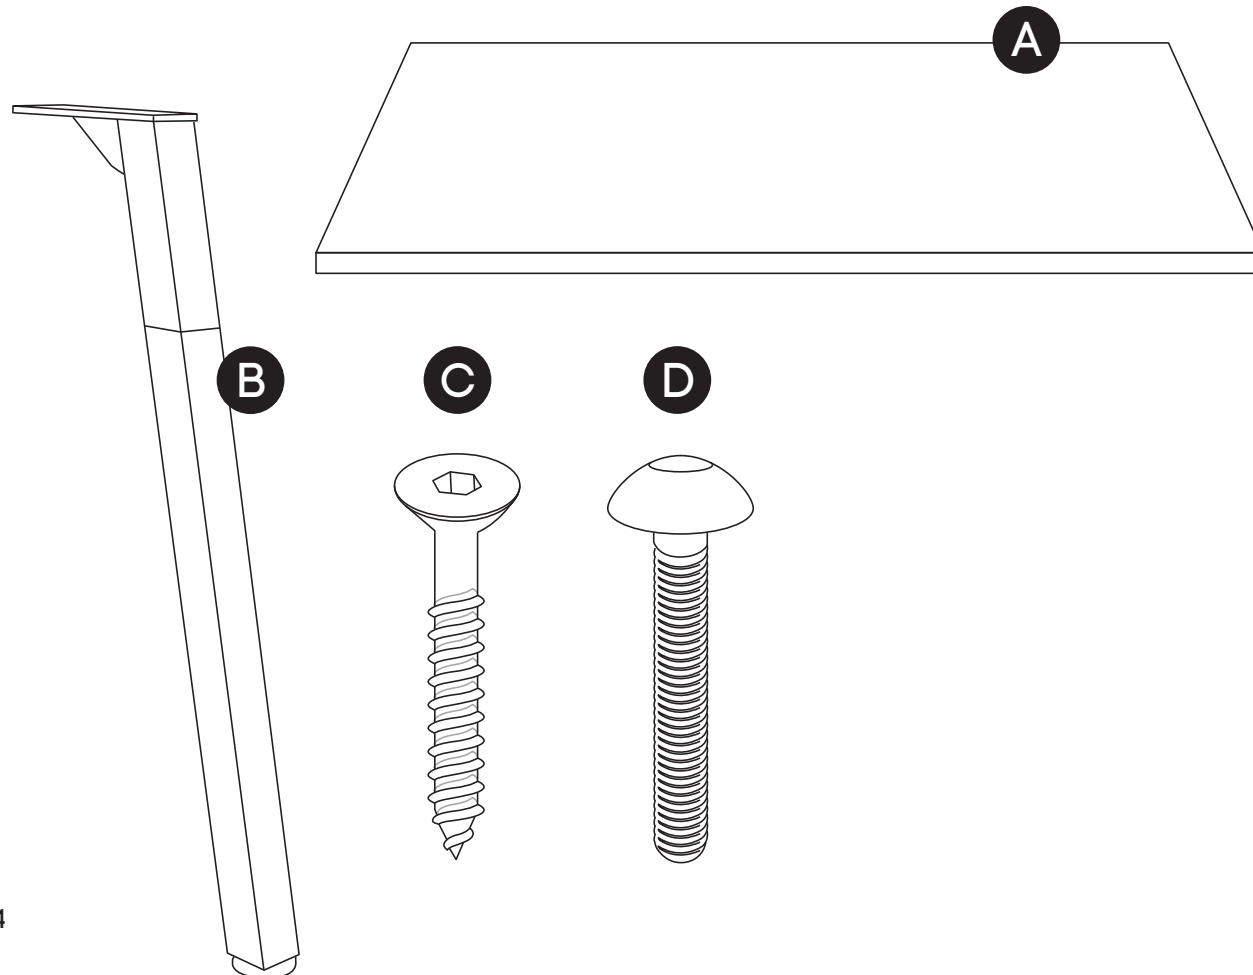

ASSEMBLY INSTRUCTIONS

Quadro Wood Single Legs

Size:
800 x 800 mm

www.jasonl.com.au

Need help!
Call us on
1300 527 665

jason.l
your office furniture mate

Tools Required: Power screwdriver; Allen key set (provided)

 2 persons required for installation

ASSEMBLY INSTRUCTIONS

Quadro Wood Single Legs

www.jasonl.com.au

Need help!

Call us on
1300 527 665

jason.l
your office furniture mate

COMPONENTS

- A Table top x1
- B Leg Quadro Wood x4

SCREWS

- C Wood Screws x16
- D M6x30mm Mushroom head screws x4

E Allen key x1

ASSEMBLY INSTRUCTIONS

Quadro Wood Single Legs

www.jasonl.com.au

Need help!
Call us on
1300 527 665

jason.l
your office furniture mate

TOP
VIEW

FRONTAL
VIEW

STEP 01

Using Allen Key provided, attach Mushroom Head Screw **(D)** for all legs as shown in the illustration.

ASSEMBLY INSTRUCTIONS

Quadro Wood Single Legs