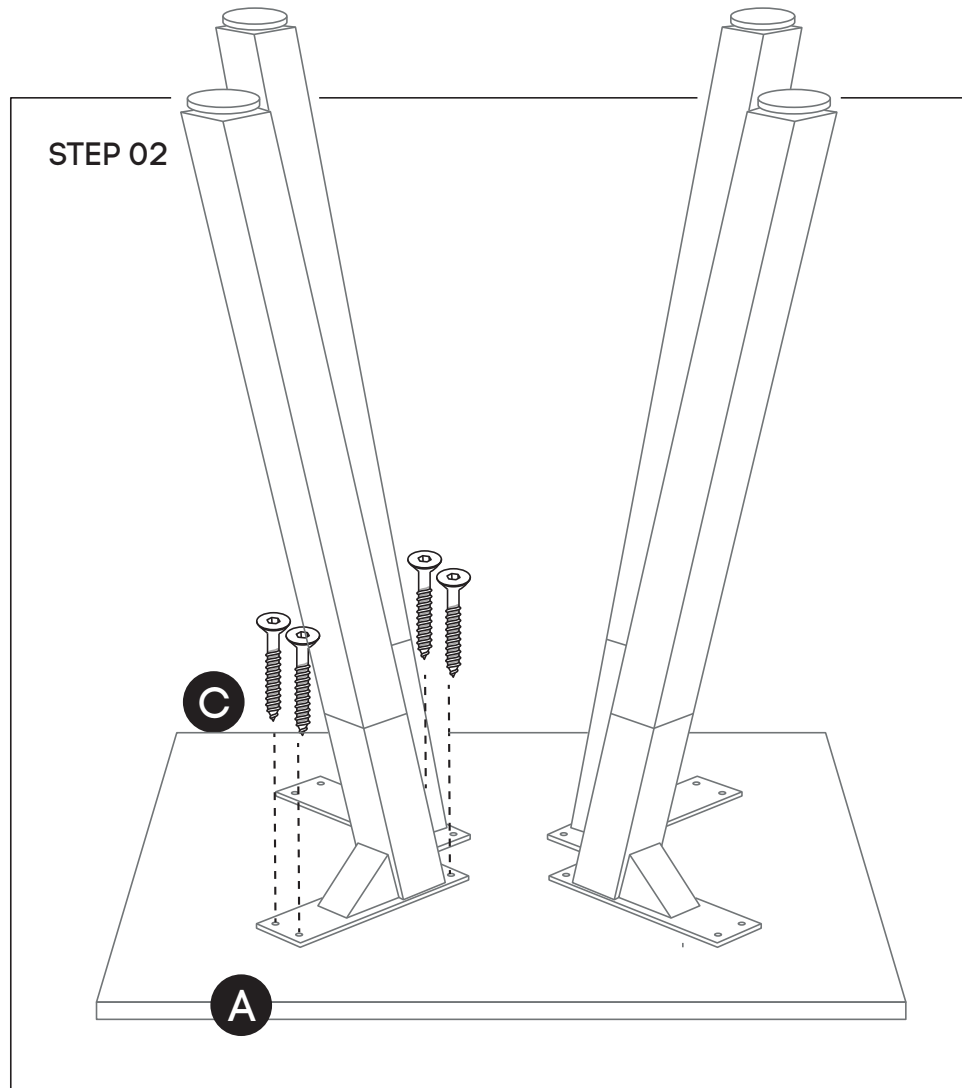

jason.l
your office furniture mate

TOP
VIEW

FRONTAL
VIEW

STEP 01

Using Allen Key provided, attach Mushroom Head Screw **(D)** for all legs as shown in the illustration.

ASSEMBLY INSTRUCTIONS

Quadro Wood Single Legs

www.jasonl.com.au

Need help!
Call us on
1300 527 665

jason.l
your office furniture mate

Ask a second person to help turn the table and base over.
Screw the table tops to the bases using woodscrews (C)
through the following holes.