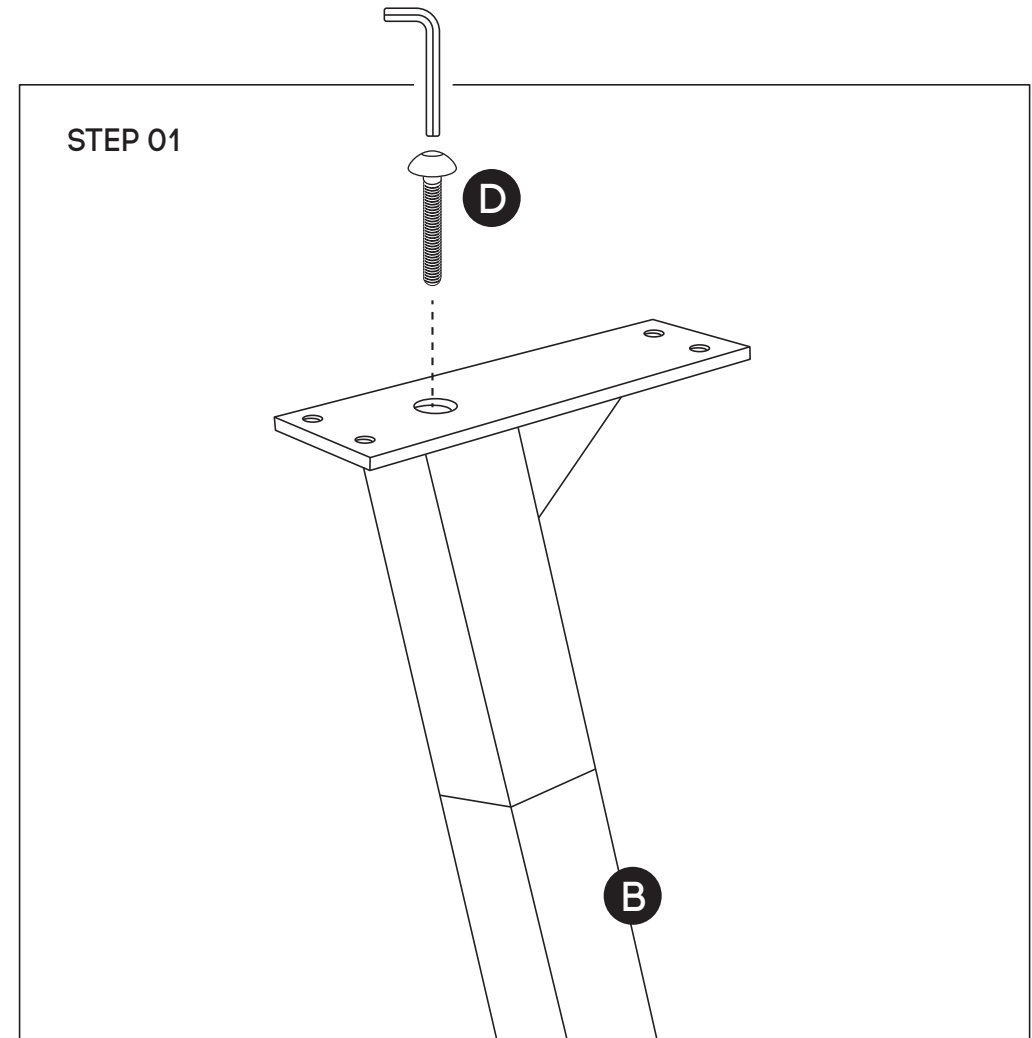

- A Table top x1
- B Leg Quadro Wood x4

SCREWS

- C Wood Screws x16
- D M6x30mm Mushroom head screws x4

E Allen key x1

ASSEMBLY INSTRUCTIONS

Quadro Wood Single Legs

www.jasonl.com.au

Need help!
Call us on
1300 527 665

jason.l
your office furniture mate

TOP
VIEW

FRONTAL
VIEW

STEP 01

Using Allen Key provided, attach Mushroom Head Screw **(D)** for all legs as shown in the illustration.

ASSEMBLY INSTRUCTIONS

Quadro Wood Single Legs