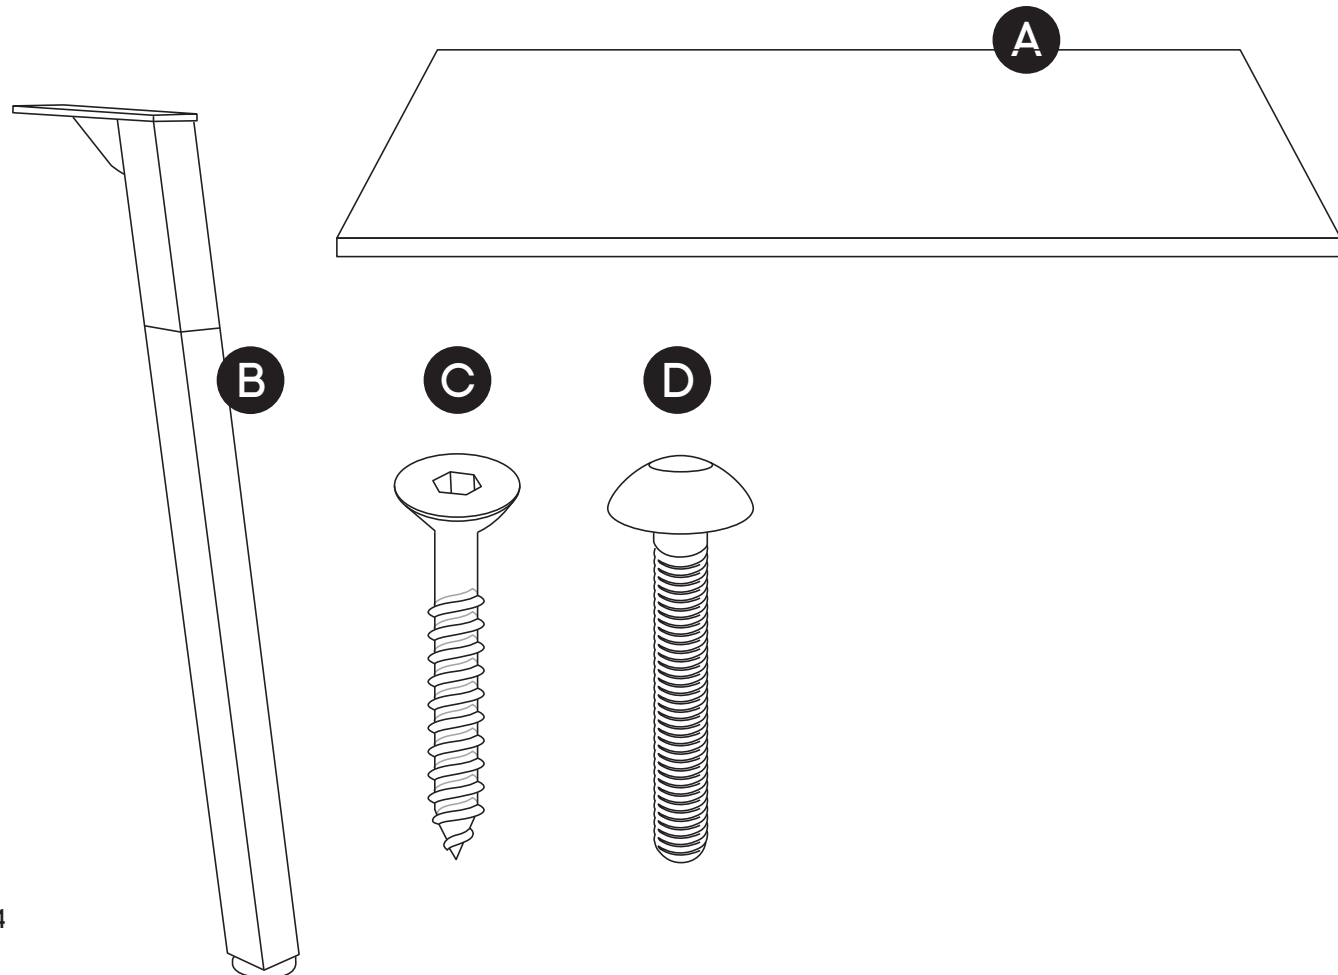

ASSEMBLY INSTRUCTIONS

Quadro Wood Single Legs

Size:
600 x 600 mm
700 x 700 mm

www.jasonl.com.au

Need help!
Call us on
1300 527 665

jason.l
your office furniture mate

Tools Required: Power screwdriver; Allen key set (provided)

 2 persons required for installation

ASSEMBLY INSTRUCTIONS

Quadro Wood Single Legs

www.jasonl.com.au

Need help!

Call us on
1300 527 665

jason.l
your office furniture mate

COMPONENTS

- A Table top x1
- B Leg Quadro Wood x4

SCREWS

- C Wood Screws x16
- D M6x30mm Mushroom head screws x4

E Allen key x1

ASSEMBLY INSTRUCTIONS

Quadro Wood Single Legs

www.jasonl.com.au

Need help!
Call us on
1300 527 665

jason.l
your office furniture mate

TOP
VIEW

FRONTAL
VIEW

STEP 01

Using Allen Key provided, attach Mushroom Head Screw **(D)**
for all legs as shown in the illustration.

ASSEMBLY INSTRUCTIONS

Quadro Wood Single Legs