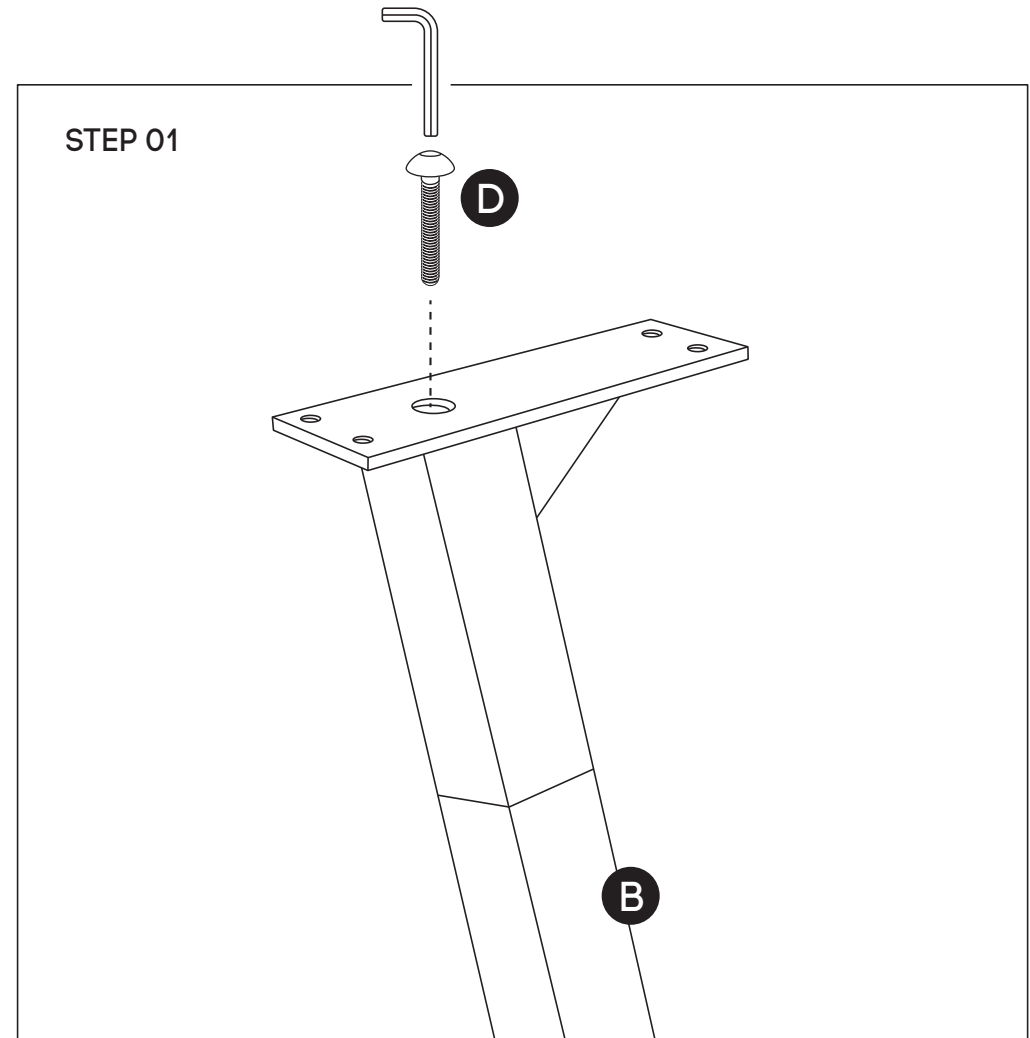

- A Table top x1
- B Leg Quadro Wood x4

SCREWS

- C Wood Screws x16
- D M6x30mm Mushroom head screws x4

E Allen key x1

ASSEMBLY INSTRUCTIONS

Quadro Wood Single Legs

www.jasonl.com.au

Need help!
Call us on
1300 527 665

jason.l
your office furniture mate

TOP
VIEW

FRONTAL
VIEW

STEP 01

Using Allen Key provided, attach Mushroom Head Screw **(D)**
for all legs as shown in the illustration.

ASSEMBLY INSTRUCTIONS

Quadro Wood Single Legs

www.jasonl.com.au

Need help!
Call us on
1300 527 665

jason.l
your office furniture mate

Ask a second person to help turn the table and base over.
Screw the table tops to the bases using woodscrews (C)
through the following holes.