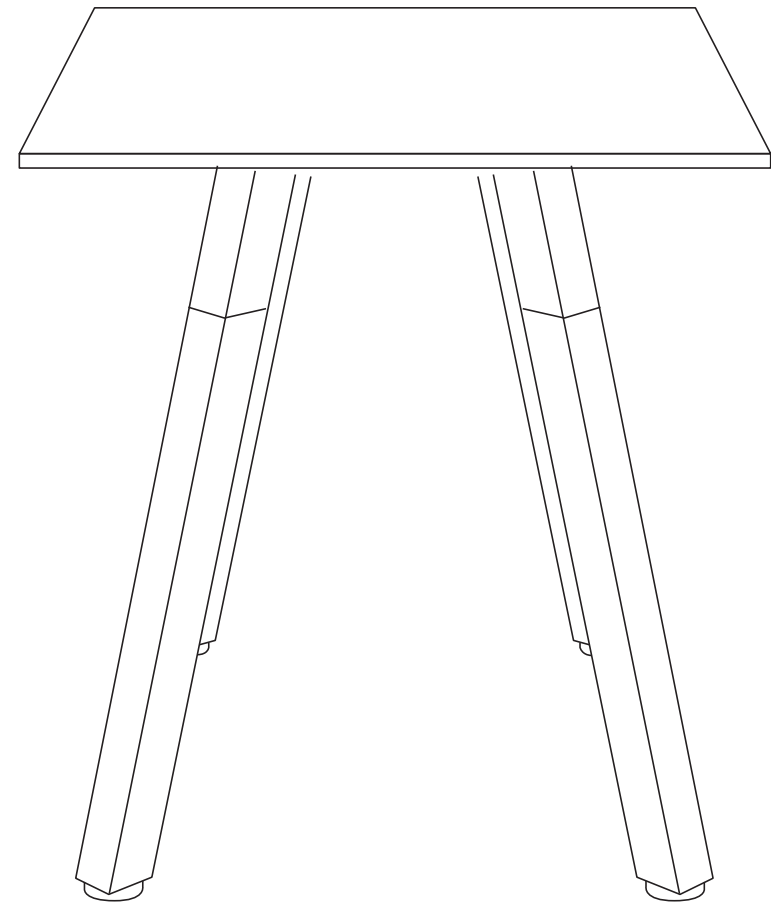

ASSEMBLY INSTRUCTIONS

Quadro Wood Single Legs

www.jasonl.com.au

Need help!
Call us on
1300 527 665

jason.l
your office furniture mate

Ask a second person to help turn the table and base over.
Screw the table tops to the bases using woodscrews (C)
through the following holes.