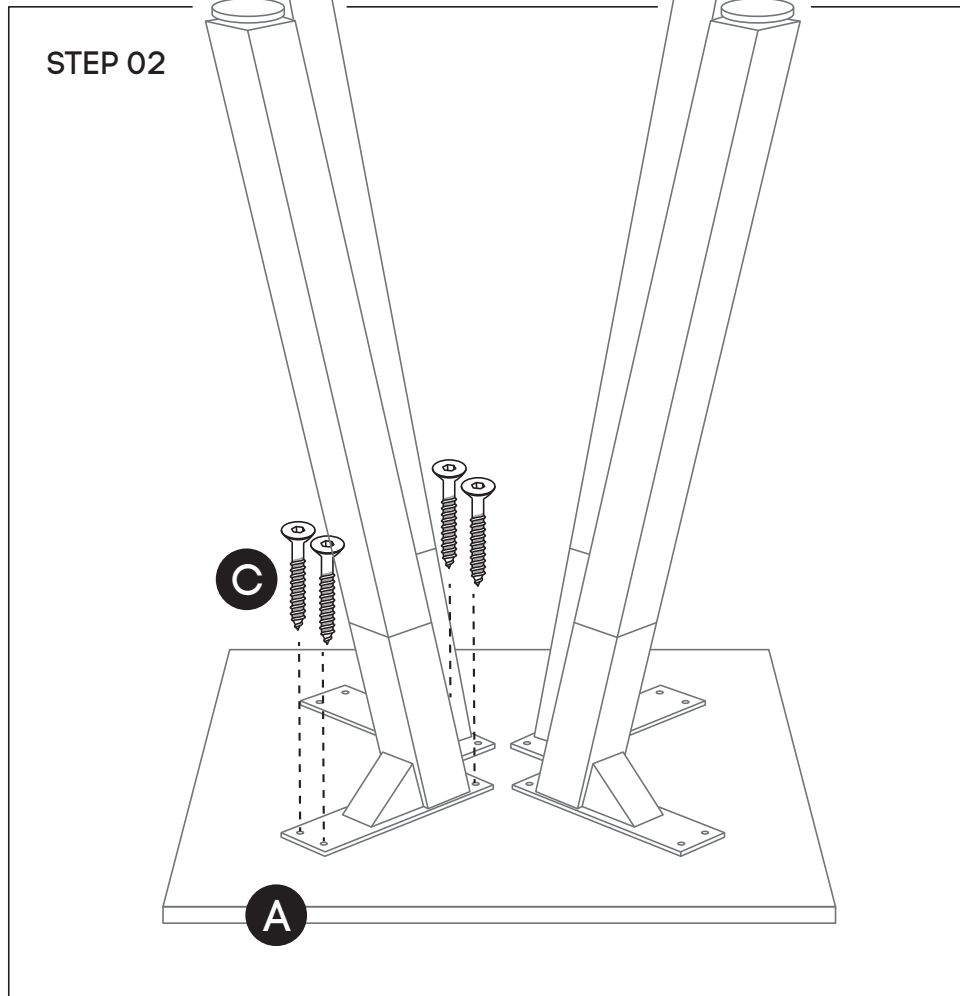

- A Table top x1
- B Leg Quadro Wood x4

SCREWS

- C Wood Screws x16
- D M6x30mm Mushroom head screws x4

E Allen key x1

ASSEMBLY INSTRUCTIONS

Quadro Wood Single Legs

www.jasonl.com.au

Need help!
Call us on
1300 527 665

jason.l
your office furniture mate

TOP
VIEW

FRONTAL
VIEW

STEP 01

Using Allen Key provided, attach Mushroom Head Screw **(D)**
for all legs as shown in the illustration.

ASSEMBLY INSTRUCTIONS

Quadro Wood Single Legs

www.jasonl.com.au

Need help!
Call us on
1300 527 665

jason.l
your office furniture mate

Ask a second person to help turn the table and base over.
Screw the table tops to the bases using woodscrews (C)
through the following holes.