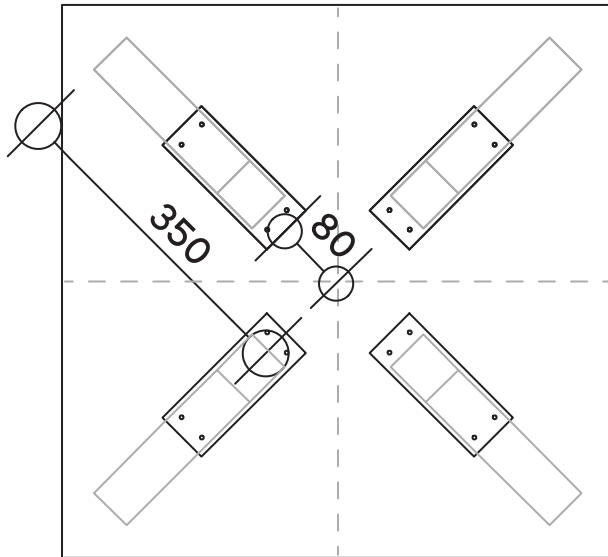

ASSEMBLY INSTRUCTIONS

Quadro Wood Single Legs

Size:
600 x 600 mm
700 x 700 mm

www.jasonl.com.au

Need help!
Call us on
1300 527 665

jason.l
your office furniture mate

Tools Required: Power screwdriver; Allen key set (provided)

- A Table top x1
- B Leg Quadro Wood x4

SCREWS

- C Wood Screws x16
- D M6x30mm Mushroom head screws x4

E Allen key x1

ASSEMBLY INSTRUCTIONS

Quadro Wood Single Legs

www.jasonl.com.au

Need help!
Call us on
1300 527 665

jason.l
your office furniture mate

TOP
VIEW

FRONTAL
VIEW

STEP 01

Using Allen Key provided, attach Mushroom Head Screw **(D)**
for all legs as shown in the illustration.

ASSEMBLY INSTRUCTIONS

Quadro Wood Single Legs