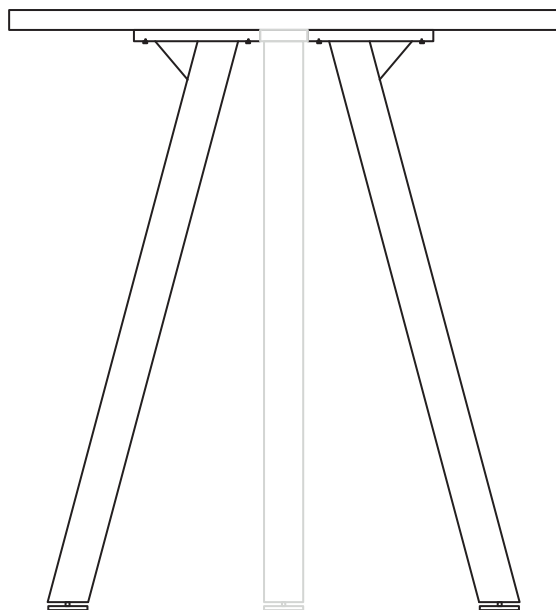

ASSEMBLY INSTRUCTIONS

Quadro Wood Single Legs

Size:
600 x 600 mm
700 x 700 mm

www.jasonl.com.au

Need help!
Call us on
1300 527 665

jason.l
your office furniture mate

Tools Required: Power screwdriver; Allen key set (provided)

- A Table top x1
- B Leg Quadro Wood x4

SCREWS

- C Wood Screws x16
- D M6x30mm Mushroom head screws x4

E Allen key x1

ASSEMBLY INSTRUCTIONS

Quadro Wood Single Legs

www.jasonl.com.au

Need help!
Call us on
1300 527 665

jason.l
your office furniture mate

TOP
VIEW

FRONTAL
VIEW

STEP 01

Using Allen Key provided, attach Mushroom Head Screw **(D)**
for all legs as shown in the illustration.

ASSEMBLY INSTRUCTIONS

Quadro Wood Single Legs