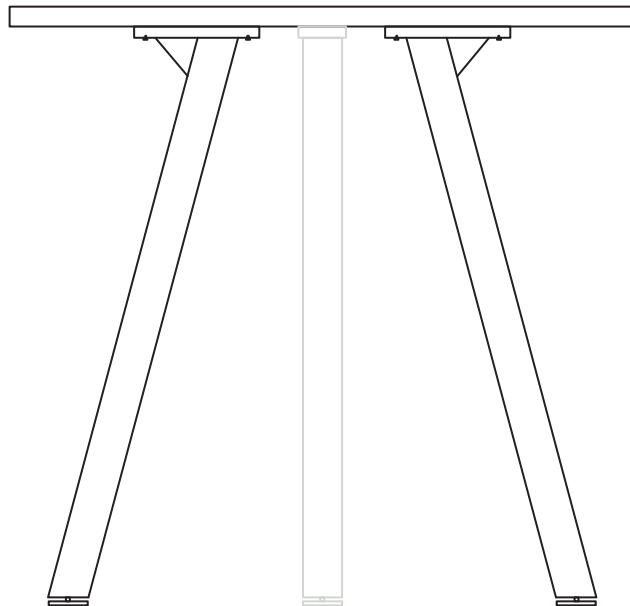

FRONTAL
VIEW