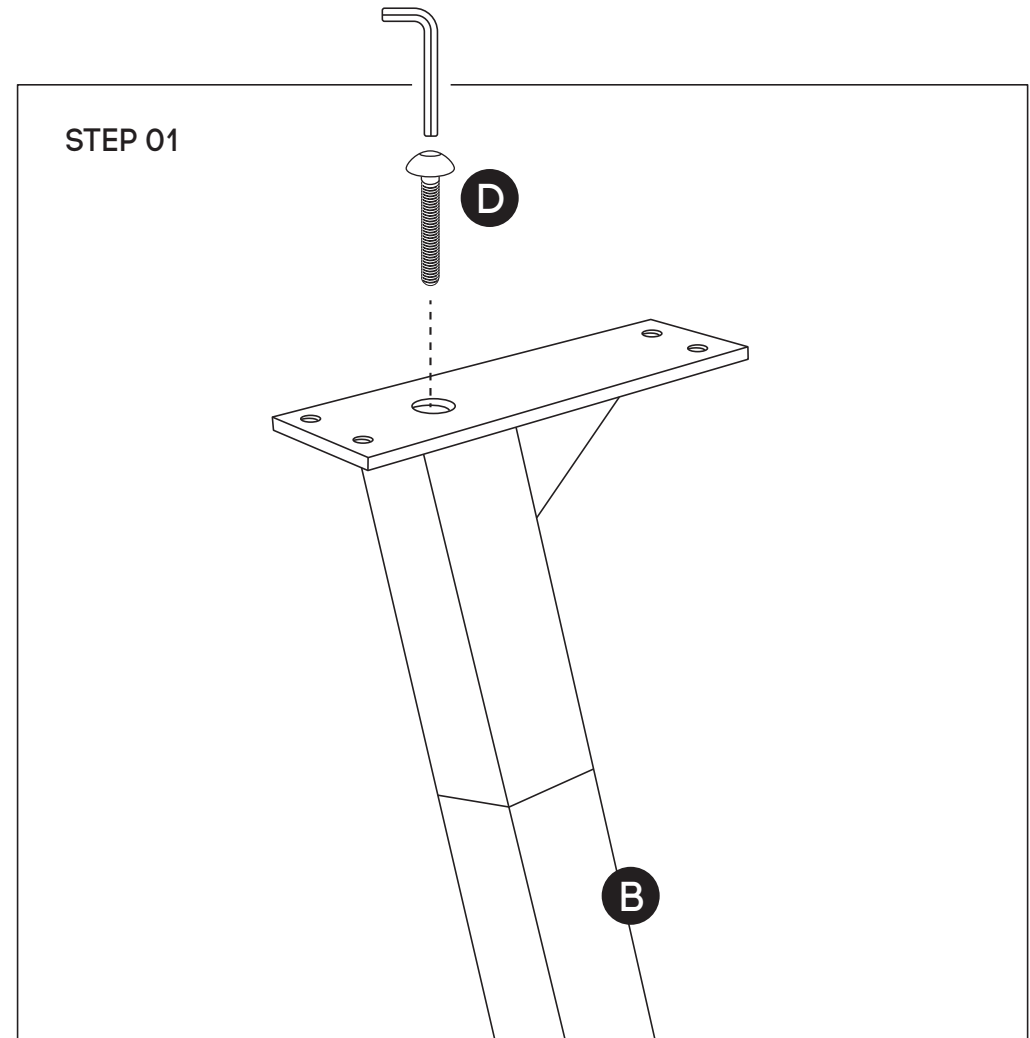

- A Table top x1
- B Leg Quadro Wood x4

SCREWS

- C Wood Screws x16
- D M6x30mm Mushroom head screws x4

E Allen key x1

ASSEMBLY INSTRUCTIONS

Quadro Wood Single Legs

www.jasonl.com.au

Need help!
Call us on
1300 527 665

jason.l
your office furniture mate

TOP
VIEW

FRONTAL
VIEW

STEP 01

Using Allen Key provided, attach Mushroom Head Screw **(D)** for all legs as shown in the illustration.

ASSEMBLY INSTRUCTIONS

Quadro Wood Single Legs

www.jasonl.com.au

Need help!
Call us on
1300 527 665

jason.l
your office furniture mate

Ask a second person to help turn the table and base over.
Screw the table tops to the bases using woodscrews (C)
through the following holes.