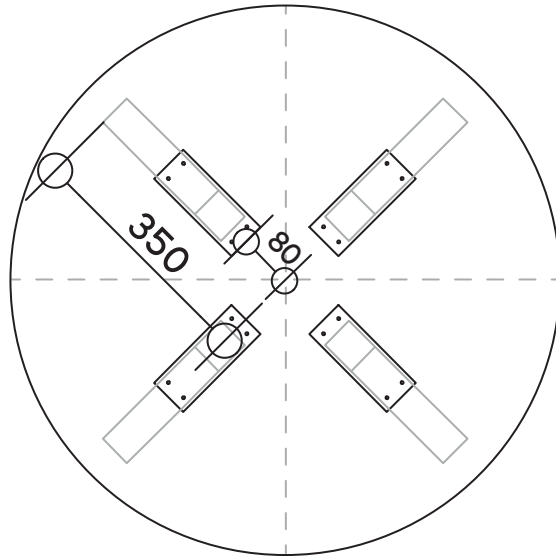

ASSEMBLY INSTRUCTIONS

Quadro Wood Single Legs

Size:
800 mm Dia
1000 mm Dia

www.jasonl.com.au

Need help!
Call us on
1300 527 665

jason.l
your office furniture mate

Tools Required: Power screwdriver; Allen key set (provided)

- A Table top x1
- B Leg Quadro Wood x4

SCREWS

- C Wood Screws x16
- D M6x30mm Mushroom head screws x4

E Allen key x1

ASSEMBLY INSTRUCTIONS

Quadro Wood Single Legs

www.jasonl.com.au

Need help!
Call us on
1300 527 665

jason.l
your office furniture mate

TOP
VIEW

FRONTAL
VIEW

STEP 01

Using Allen Key provided, attach Mushroom Head Screw **(D)** for all legs as shown in the illustration.

ASSEMBLY INSTRUCTIONS

Quadro Wood Single Legs