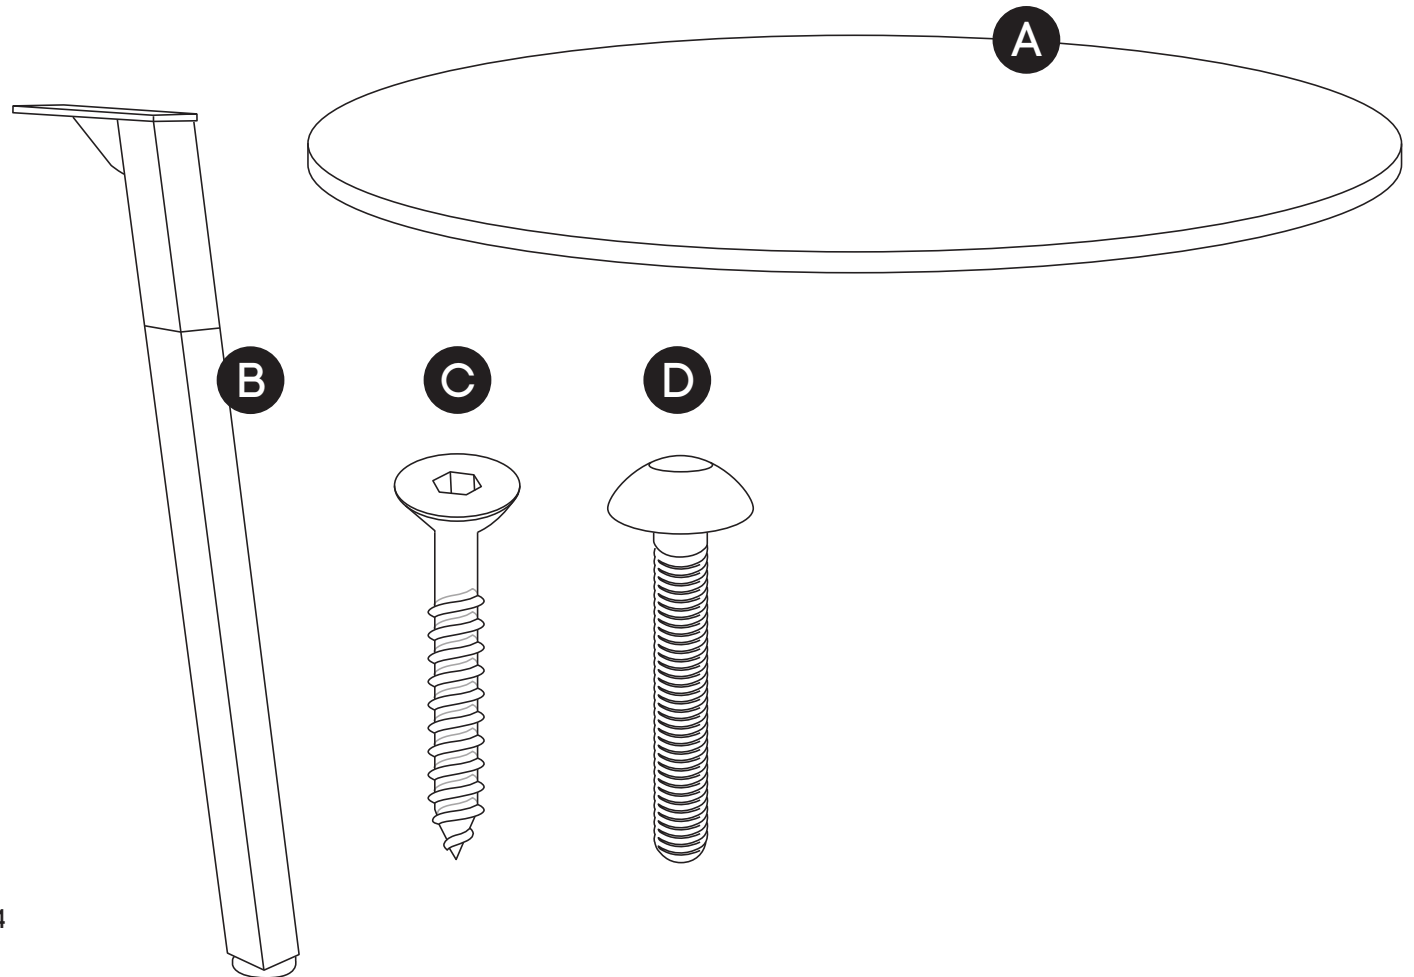

ASSEMBLY INSTRUCTIONS

Quadro Wood Single Legs

Size:
800 mm Dia
1000 mm Dia

www.jasonl.com.au

Need help!
Call us on
1300 527 665

jason.l
your office furniture mate

Tools Required: Power screwdriver; Allen key set (provided)

 2 persons required for installation

ASSEMBLY INSTRUCTIONS

Quadro Wood Single Legs

www.jasonl.com.au

Need help!

Call us on
1300 527 665

jason.l
your office furniture mate

COMPONENTS

- A Table top x1
- B Leg Quadro Wood x4

SCREWS

- C Wood Screws x16
- D M6x30mm Mushroom head screws x4

E Allen key x1

ASSEMBLY INSTRUCTIONS

Quadro Wood Single Legs

www.jasonl.com.au

Need help!
Call us on
1300 527 665

jason.l
your office furniture mate

TOP
VIEW

FRONTAL
VIEW

STEP 01

Using Allen Key provided, attach Mushroom Head Screw **(D)** for all legs as shown in the illustration.

ASSEMBLY INSTRUCTIONS

Quadro Wood Single Legs