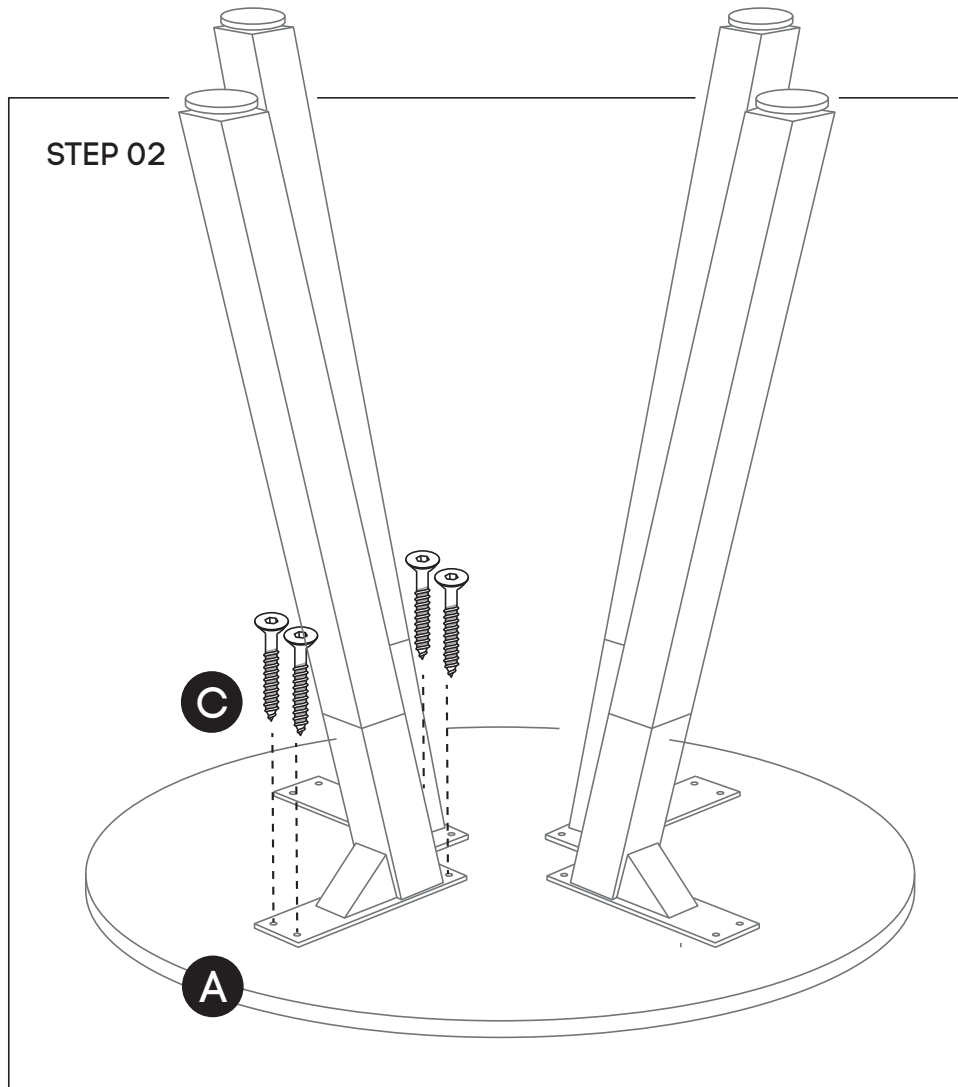

jason.l
your office furniture mate

TOP
VIEW

FRONTAL
VIEW

STEP 01

Using Allen Key provided, attach Mushroom Head Screw **(D)** for all legs as shown in the illustration.

ASSEMBLY INSTRUCTIONS

Quadro Wood Single Legs

www.jasonl.com.au

Need help!
Call us on
1300 527 665

jason.l
your office furniture mate

Ask a second person to help turn the table and base over.
Screw the table tops to the bases using woodscrews (C)
through the following holes.