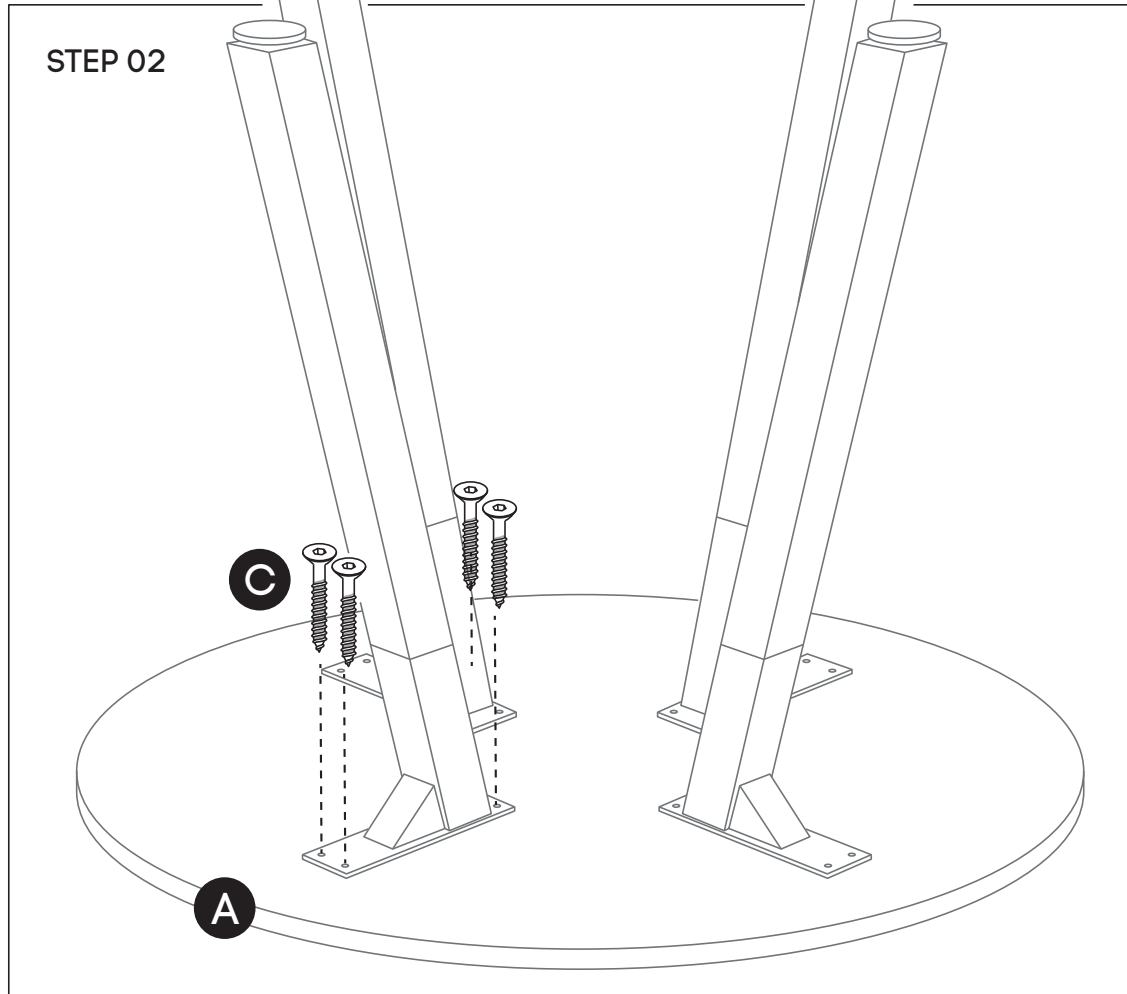

jason.l
your office furniture mate

TOP
VIEW

FRONTAL
VIEW

STEP 01

Using Allen Key provided, attach Mushroom Head Screw **(D)** for all legs as shown in the illustration.

ASSEMBLY INSTRUCTIONS

Quadro Wood Single Legs

www.jasonl.com.au

Need help!
Call us on
1300 527 665

jason.l
your office furniture mate

Ask a second person to help turn the table and base over.
Screw the table tops to the bases using woodscrews (C)
through the following holes.