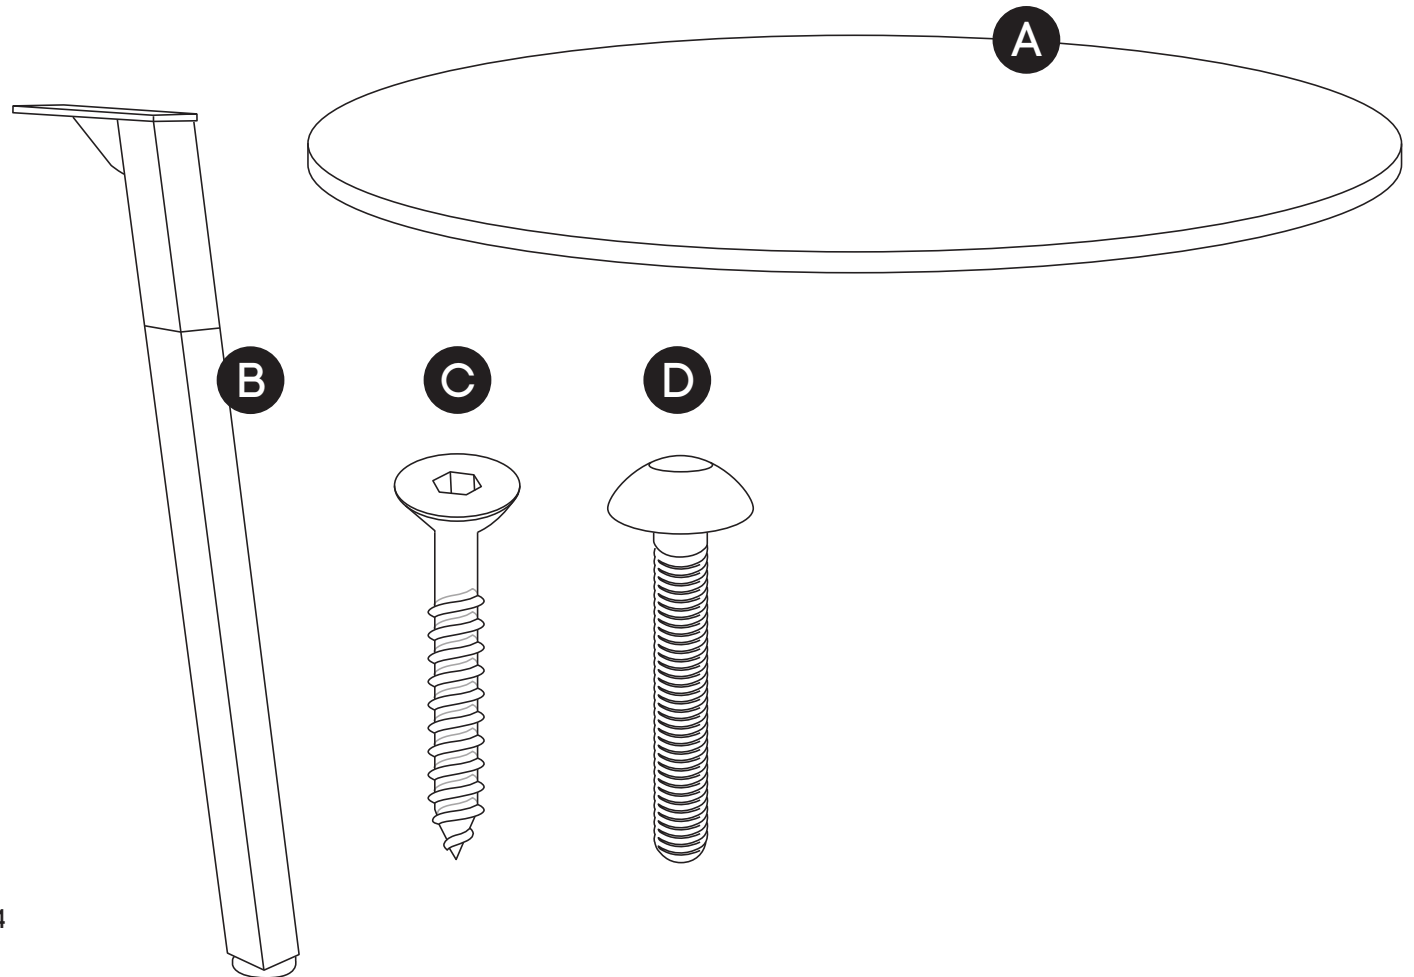

ASSEMBLY INSTRUCTIONS
Quadro Wood
Single Legs

Size:
1200 mm Dia

www.jasonl.com.au

Need help!
Call us on
1300 527 665

jason.l
your office furniture mate

Tools Required: Power screwdriver; Allen key set (provided)

 2 persons required for installation

ASSEMBLY INSTRUCTIONS

Quadro Wood Single Legs

www.jasonl.com.au

Need help!

Call us on
1300 527 665

jason.l
your office furniture mate

COMPONENTS

- A Table top x1
- B Leg Quadro Wood x4

SCREWS

- C Wood Screws x16
- D M6x30mm Mushroom head screws x4

E Allen key x1

ASSEMBLY INSTRUCTIONS

Quadro Wood Single Legs

www.jasonl.com.au

Need help!
Call us on
1300 527 665

jason.l
your office furniture mate

TOP
VIEW

FRONTAL
VIEW

STEP 01

Using Allen Key provided, attach Mushroom Head Screw **(D)** for all legs as shown in the illustration.

ASSEMBLY INSTRUCTIONS

Quadro Wood Single Legs