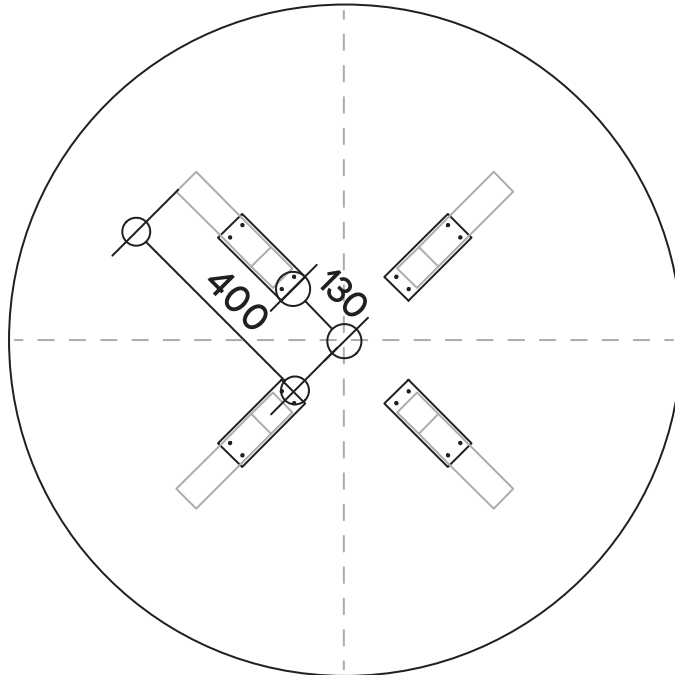

ASSEMBLY INSTRUCTIONS
Quadro Wood
Single Legs

Size:
1200 mm Dia

www.jasonl.com.au

Need help!
Call us on
1300 527 665

jason.l
your office furniture mate

Tools Required: Power screwdriver; Allen key set (provided)

- A Table top x1
- B Leg Quadro Wood x4

SCREWS

- C Wood Screws x16
- D M6x30mm Mushroom head screws x4

E Allen key x1

ASSEMBLY INSTRUCTIONS

Quadro Wood Single Legs

www.jasonl.com.au

Need help!
Call us on
1300 527 665

jason.l
your office furniture mate

TOP
VIEW

FRONTAL
VIEW

STEP 01

Using Allen Key provided, attach Mushroom Head Screw **(D)** for all legs as shown in the illustration.

ASSEMBLY INSTRUCTIONS

Quadro Wood Single Legs