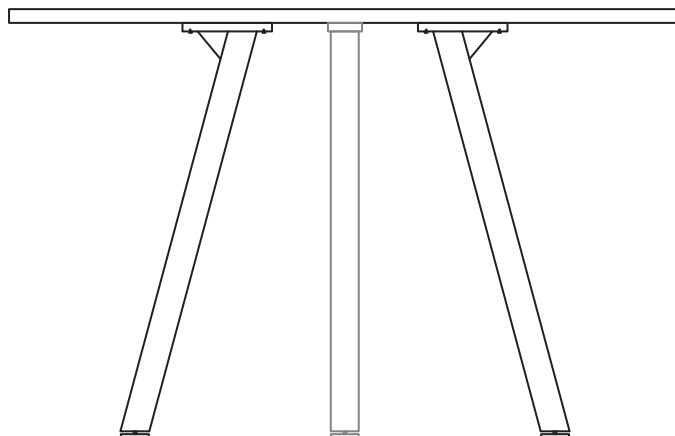

- A Table top x1
- B Leg Quadro Wood x4

SCREWS

- C Wood Screws x16
- D M6x30mm Mushroom head screws x4

E Allen key x1

ASSEMBLY INSTRUCTIONS

Quadro Wood Single Legs

www.jasonl.com.au

Need help!
Call us on
1300 527 665

jason.l
your office furniture mate

TOP
VIEW

FRONTAL
VIEW

STEP 01

Using Allen Key provided, attach Mushroom Head Screw **(D)** for all legs as shown in the illustration.

ASSEMBLY INSTRUCTIONS

Quadro Wood Single Legs