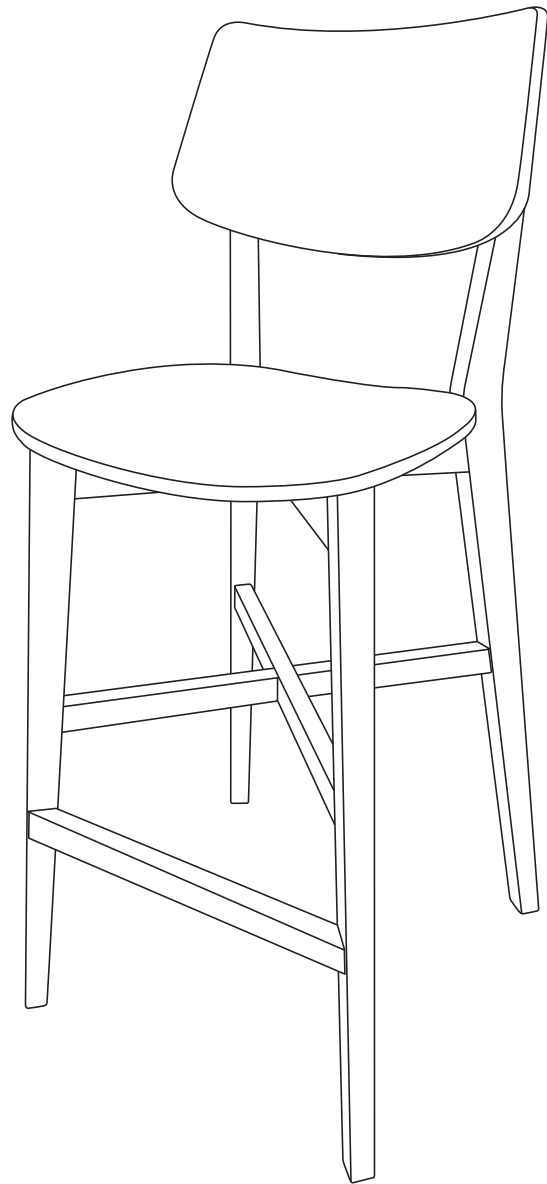

# Phoenix / Rialto Chair and Stool

A		Chair / Stool Frame	x1
B		Backrest	x1
C		Seat Pad	x1

1		Long Bolt M6.3x75	x4
2		Short Bolt M6x25	x4
3		Spring Washer M6	x8
4		Flat Washer M6x13	x8
5		Dowel	x2
6		Wood cover	x4
7			

# Phoenix / Rialto Chair and Stool