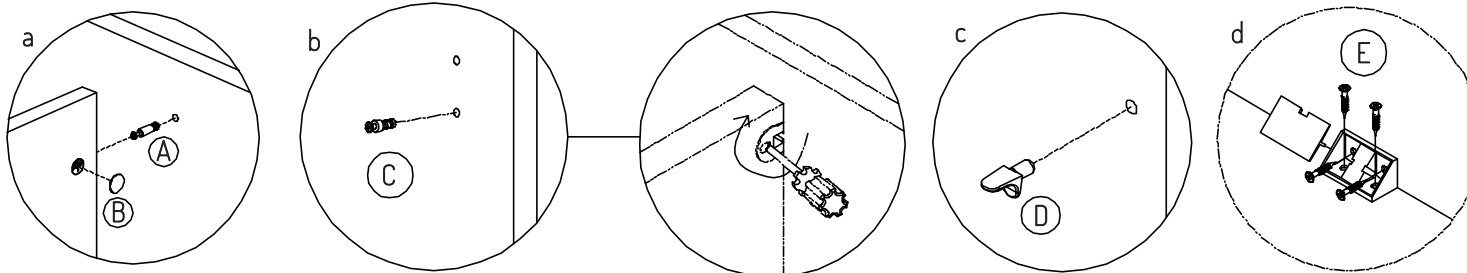

③ TOP RAIL
Qty: 1 pc

⑥ ADJUSTABLE SHELF
Qty: 1 pc

② SIDE PANEL R
Qty: 1 pc

④ SIDE PANEL L
Qty: 1 pc

⑤ FIXED SHELF
Qty: 1 pc

⑦ STRAIGHT SLIM WORKTOP
Qty: 1 pc

Direct screw to fix it

ASSEMBLY INSTRUCTIONS

Open Hutch

Size (mm): 1200L x 350D x 1120H

www.jasonl.com.au

Need help!

Call us on
1300 527 665

jason.l
your office furniture mate

Assemble Part follow sequence number

ASSEMBLY INSTRUCTIONS

Open Hutch

Size (mm): 1200L x 350D x 1120H

www.jasonl.com.au

Need help!

Call us on
1300 527 665

jason.l
your office furniture mate

Assemble the adjustable shelf & straight slim worktops