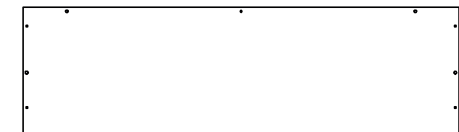

③ TOP RAIL
Qty: 1 pc

⑥ ADJUSTABLE SHELF
Qty: 1 pc

② SIDE PANEL R
Qty: 1 pc

④ SIDE PANEL L
Qty: 1 pc

⑤ FIXED SHELF
Qty: 1 pc

⑦ STRAIGHT SLIM WORKTOP
Qty: 1 pc

Direct screw to fix it

ASSEMBLY INSTRUCTIONS

Open Hutch

Size (mm): 1200L x 350D x 1120H

www.jasonl.com.au

Need help!

Call us on
1300 527 665

jason.l
your office furniture mate

Assemble Part follow sequence number

ASSEMBLY INSTRUCTIONS

Open Hutch

Size (mm): 1200L x 350D x 1120H

www.jasonl.com.au

Need help!

Call us on
1300 527 665

jason.l
your office furniture mate

Assemble the adjustable shelf & straight slim worktops