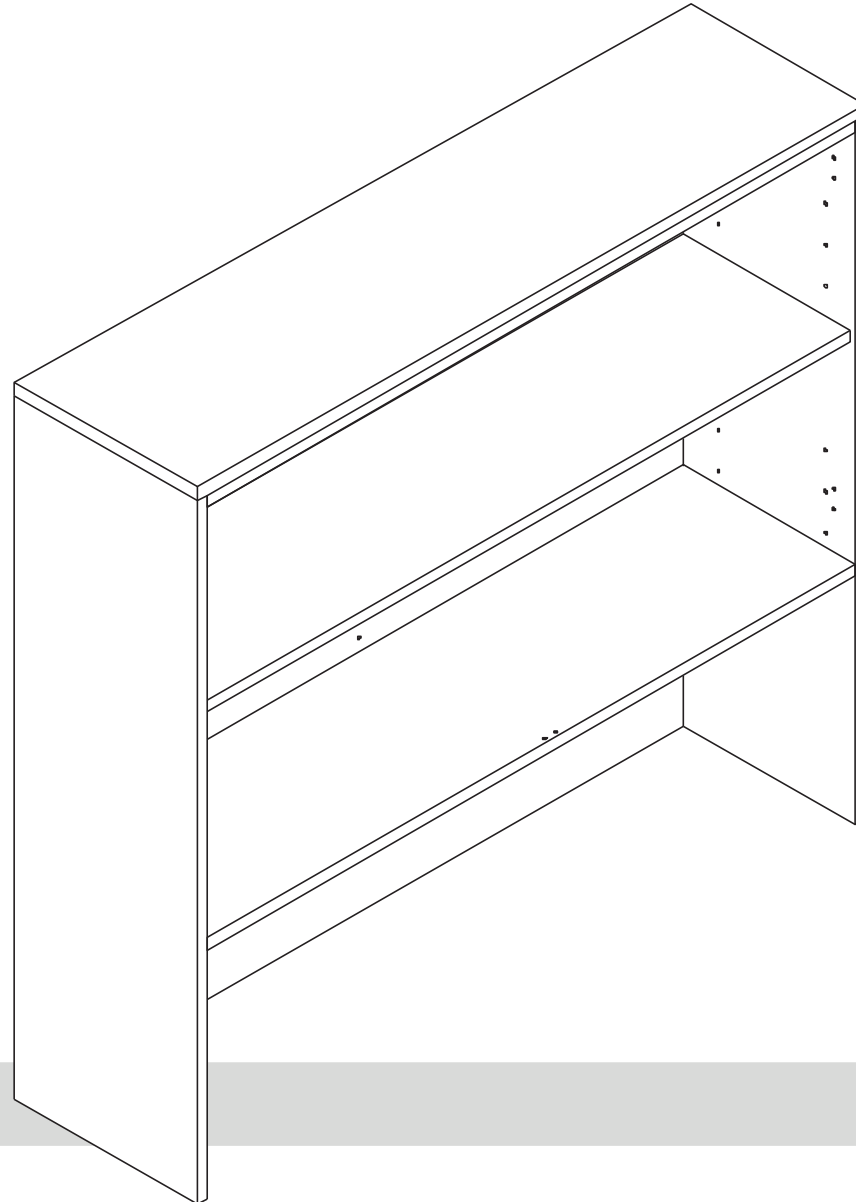

ASSEMBLY INSTRUCTIONS

Open Hutch

Size (mm): 1200L x 350D x 1120H

www.jasonl.com.au

Need help!

Call us on
1300 527 665

jason.l
your office furniture mate

2 persons required for installation

ASSEMBLY INSTRUCTIONS

Open Hutch

Size (mm): 1200L x 350D x 1120H

www.jasonl.com.au

Need help!

Call us on
1300 527 665

jason.l
your office furniture mate

COMPONENTS

Open Hutch

Size (mm): 1200L x 350D x 1120H

www.jasonl.com.au

Need help!

Call us on
1300 527 665

jason.l
your office furniture mate

Assemble Part follow sequence number

ASSEMBLY INSTRUCTIONS

Open Hutch

Size (mm): 1200L x 350D x 1120H

www.jasonl.com.au

Need help!

Call us on
1300 527 665

jason.l
your office furniture mate

Assemble the adjustable shelf & straight slim worktops