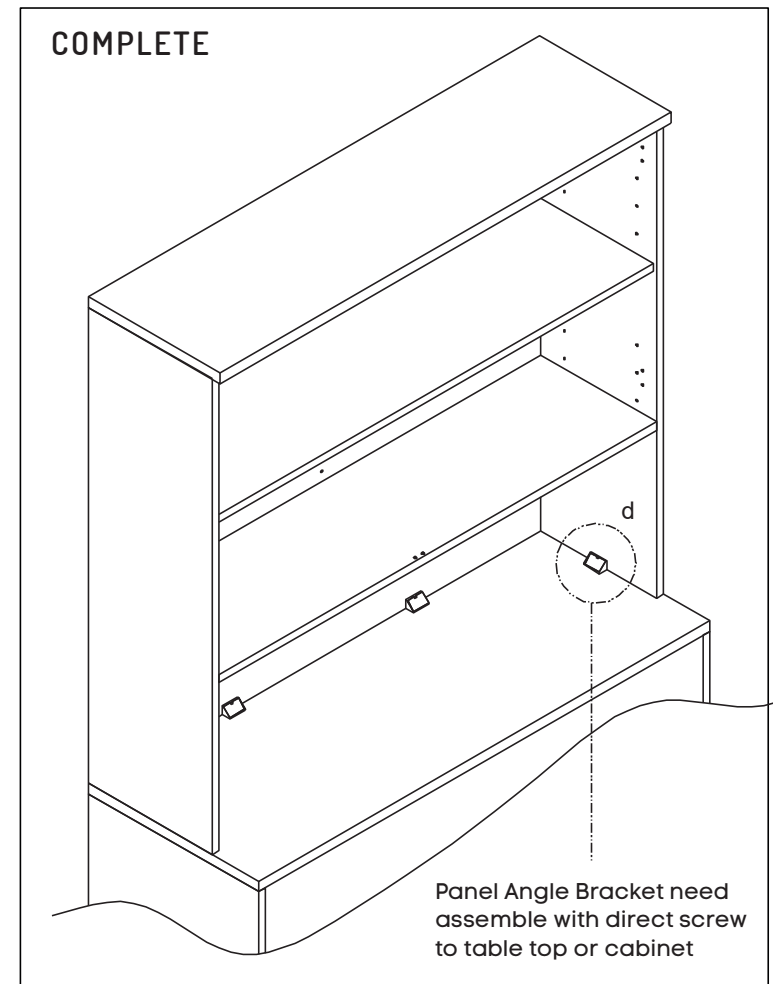

Open Hutch

Size (mm): 1200L x 350D x 1120H

www.jasonl.com.au

Need help!

Call us on
1300 527 665

jason.l
your office furniture mate

Assemble Part follow sequence number

ASSEMBLY INSTRUCTIONS

Open Hutch

Size (mm): 1200L x 350D x 1120H

www.jasonl.com.au

Need help!

Call us on
1300 527 665

jason.l
your office furniture mate

Assemble the adjustable shelf & straight slim worktops