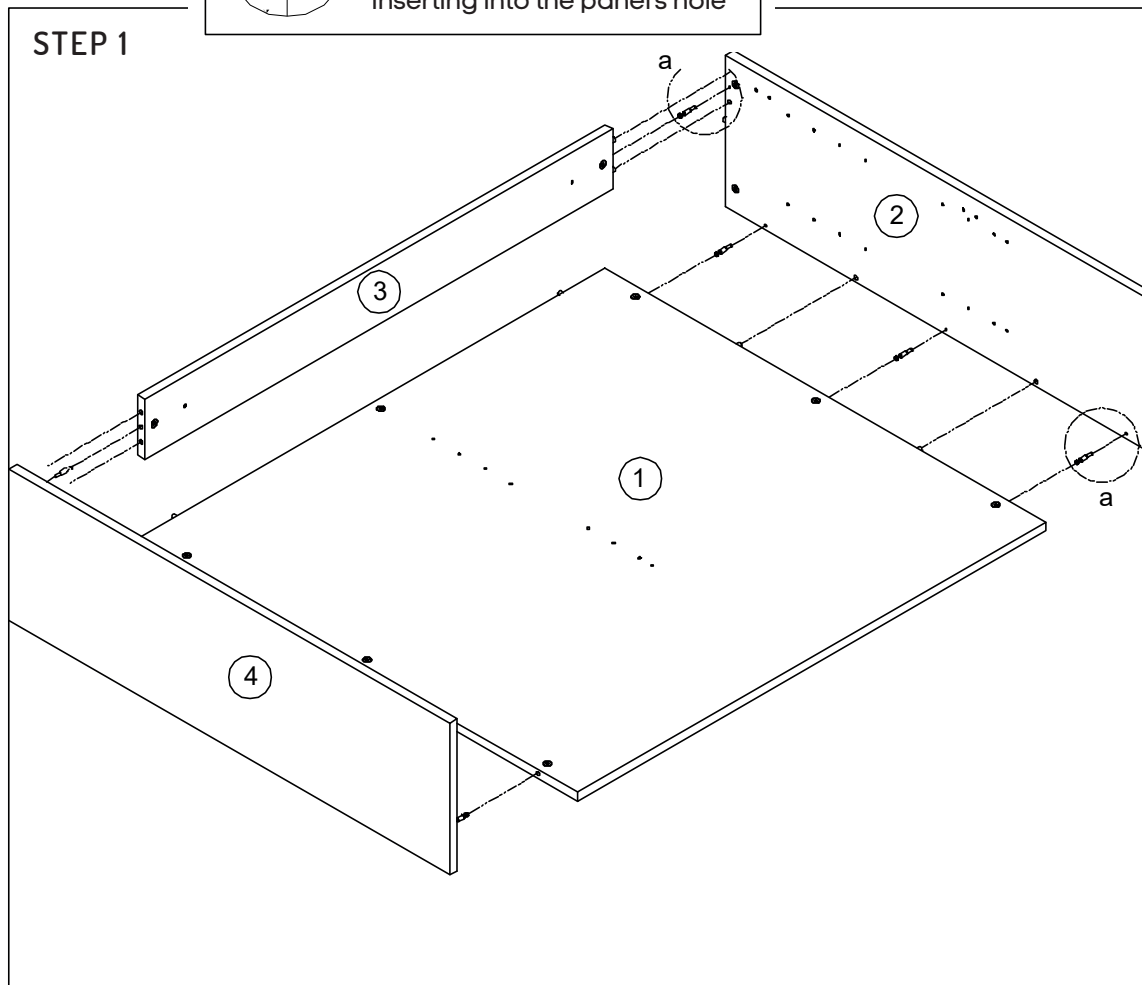

③ TOP RAIL
Qty: 1 pc

⑥ ADJUSTABLE SHELF
Qty: 1 pc

② SIDE PANEL R
Qty: 1 pc

④ SIDE PANEL L
Qty: 1 pc

⑤ FIXED SHELF
Qty: 1 pc

⑦ STRAIGHT SLIM WORKTOP
Qty: 1 pc

Direct screw to fix it

ASSEMBLY INSTRUCTIONS

Open Hutch

Size (mm): 1200L x 350D x 1120H

www.jasonl.com.au

Need help!

Call us on
1300 527 665

jason.l
your office furniture mate

Assemble Part follow sequence number

ASSEMBLY INSTRUCTIONS

Open Hutch

Size (mm): 1200L x 350D x 1120H

www.jasonl.com.au

Need help!

Call us on
1300 527 665

jason.l
your office furniture mate

Assemble the adjustable shelf & straight slim worktops