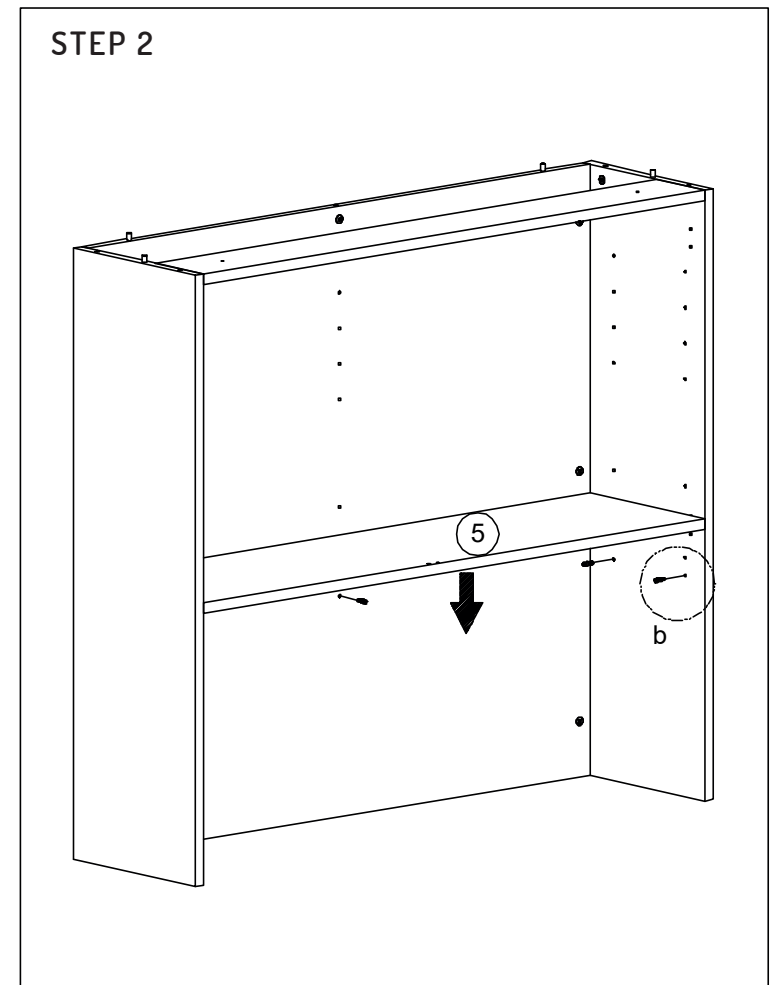

③ TOP RAIL
Qty: 1 pc

⑥ ADJUSTABLE SHELF
Qty: 1 pc

② SIDE PANEL R
Qty: 1 pc

④ SIDE PANEL L
Qty: 1 pc

⑤ FIXED SHELF
Qty: 1 pc

⑦ STRAIGHT SLIM WORKTOP
Qty: 1 pc

Direct screw to fix it

ASSEMBLY INSTRUCTIONS

Open Hutch

Size (mm): 1200L x 350D x 1120H

www.jasonl.com.au

Need help!

Call us on
1300 527 665

jason.l
your office furniture mate

Assemble Part follow sequence number

ASSEMBLY INSTRUCTIONS

Open Hutch

Size (mm): 1200L x 350D x 1120H

www.jasonl.com.au

Need help!

Call us on
1300 527 665

jason.l
your office furniture mate

Assemble the adjustable shelf & straight slim worktops