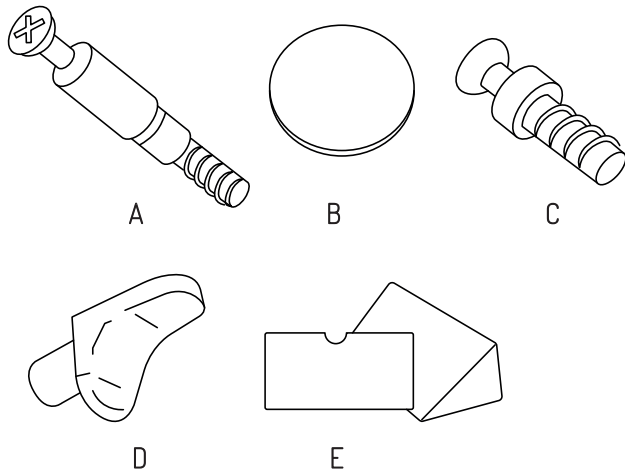

ASSEMBLY INSTRUCTIONS

Open Hutch

Size (mm): 1200L x 350D x 1120H

www.jasonl.com.au

Need help!

Call us on
1300 527 665

jason.l
your office furniture mate

COMPONENTS

- A Minifix Steel Bolt 10259 (13 pcs)
- B Deco Sticker 20mm Common (13 pcs)
- C Minifix Rafix Bolt 263-20-847 (5 pcs)
- D Collar Stud 284.84.710 (5 pcs)
- E Panel Angle Bracket 03 (2 Sets)

① BACK PANEL
Qty: 1 pc

Open Hutch

Size (mm): 1200L x 350D x 1120H

www.jasonl.com.au

Need help!

Call us on
1300 527 665

jason.l
your office furniture mate

Assemble Part follow sequence number

ASSEMBLY INSTRUCTIONS

Open Hutch

Size (mm): 1200L x 350D x 1120H

www.jasonl.com.au

Need help!

Call us on
1300 527 665

jason.l
your office furniture mate

Assemble the adjustable shelf & straight slim worktops