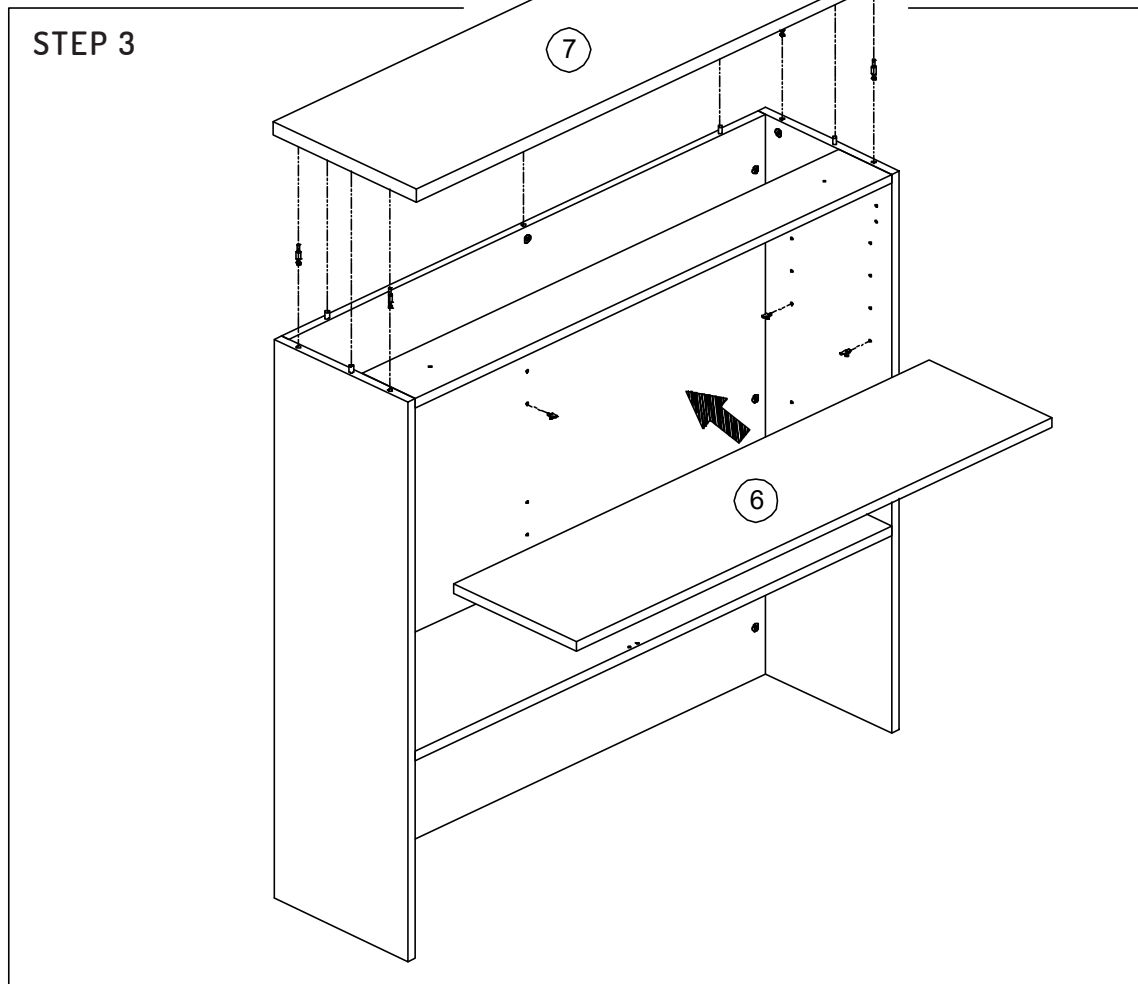

Open Hutch

Size (mm): 1200L x 350D x 1120H

www.jasonl.com.au

Need help!

Call us on
1300 527 665

jason.l
your office furniture mate

Assemble Part follow sequence number

ASSEMBLY INSTRUCTIONS

Open Hutch

Size (mm): 1200L x 350D x 1120H

www.jasonl.com.au

Need help!

Call us on
1300 527 665

jason.l
your office furniture mate

Assemble the adjustable shelf & straight slim worktops