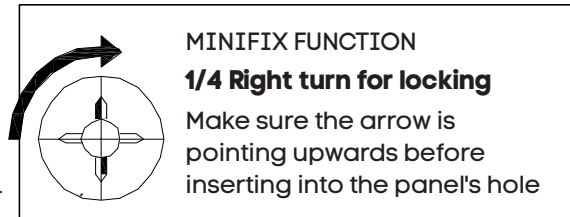

Open Hutch

Size (mm): 1200L x 350D x 1120H

www.jasonl.com.au

Need help!

Call us on
1300 527 665

jason.l
your office furniture mate

Assemble Part follow sequence number

ASSEMBLY INSTRUCTIONS

Open Hutch

Size (mm): 1200L x 350D x 1120H

www.jasonl.com.au

Need help!

Call us on
1300 527 665

jason.l
your office furniture mate

Assemble the adjustable shelf & straight slim worktops