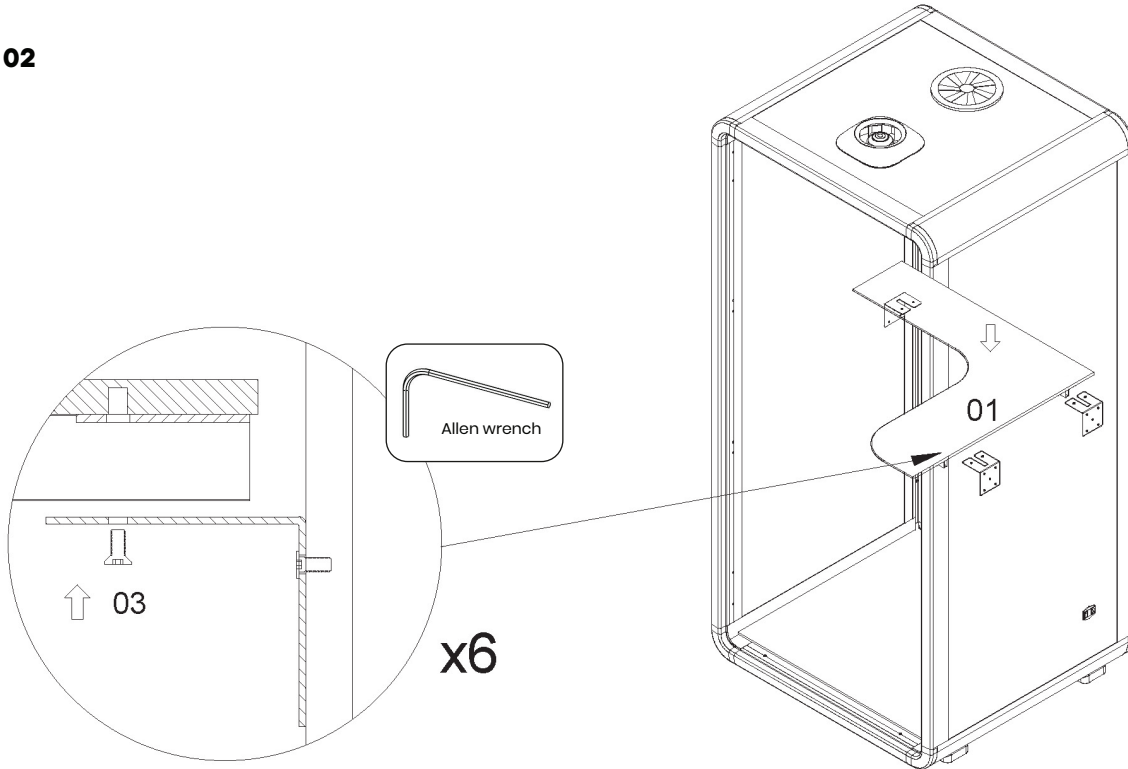

Nest S Phone Booth

1 PERSON POD

Step 02

Need help!

Call us on **1300 527 665**