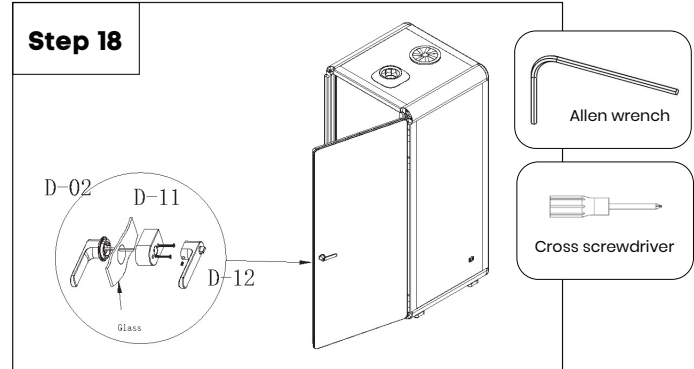

Nest S Phone Booth

1 PERSON POD

Need help!

Call us on **1300 527 665**