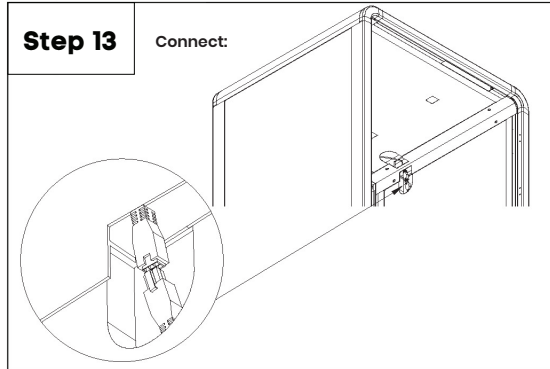

# Nest S Phone Booth

1 PERSON POD

**Need help!**

Call us on **1300 527 665**