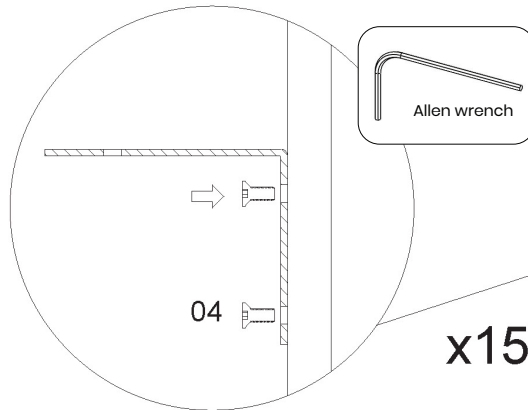

# Nest S Phone Booth

1 PERSON POD

**Furniture**

01 - Desktop x1	
02 - Bracket x3	
03 - M6*12 Hexagon socket screw x6	
04 - M5*12 Hexagon socket screw x15	
05 - Wireless charger x1	

**Step 01**

**Need help!**