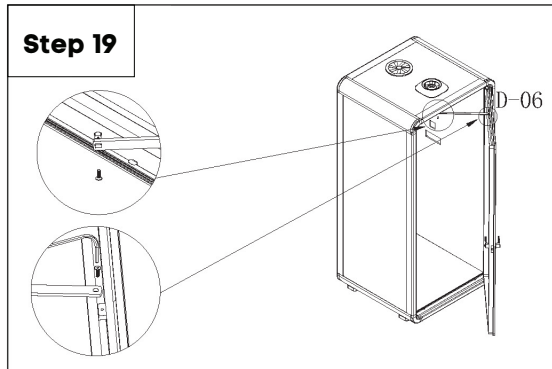

Nest S Phone Booth

1 PERSON POD

Need help!

Call us on **1300 527 665**