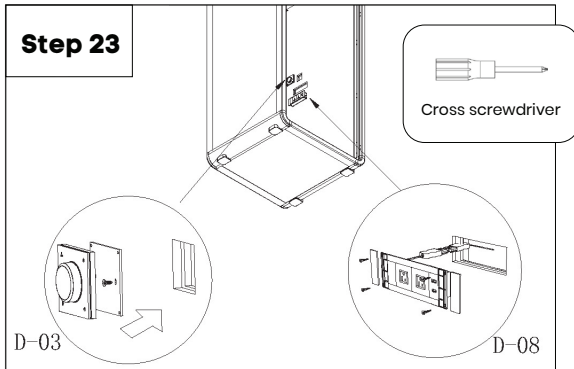

Nest S Phone Booth

1 PERSON POD

Need help!

Call us on **1300 527 665**