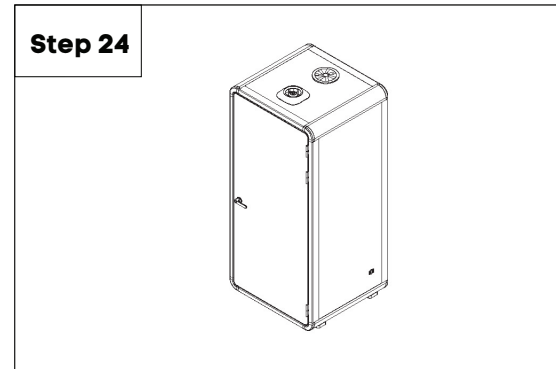

Nest S Phone Booth

1 PERSON POD

Need help!

Call us on **1300 527 665**