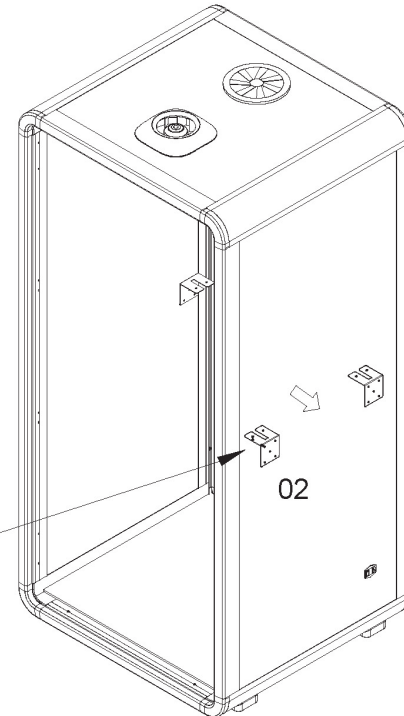

# Nest S Phone Booth

1 PERSON POD

**Furniture**

01 - Desktop x1	
02 - Bracket x3	
03 - M6*12 Hexagon socket screw x6	
04 - M5*12 Hexagon socket screw x15	
05 - Wireless charger x1	

**Step 01**

**Need help!**