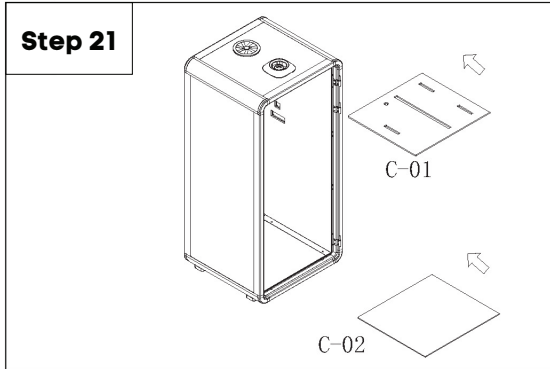

Nest S Phone Booth

1 PERSON POD

Need help!

Call us on **1300 527 665**