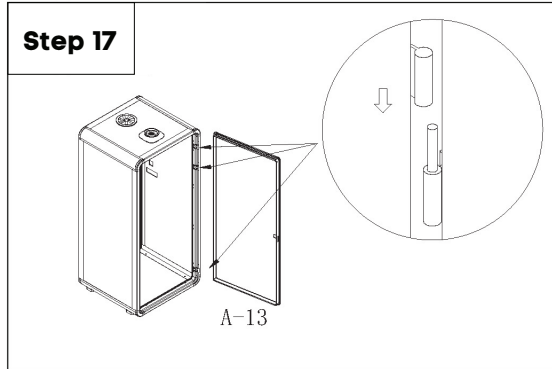

Nest S Phone Booth

1 PERSON POD

Need help!

Call us on **1300 527 665**