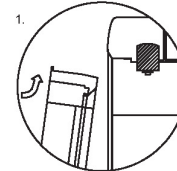

Step 16

A-201

Need help!

Call us on **1300 527 665**