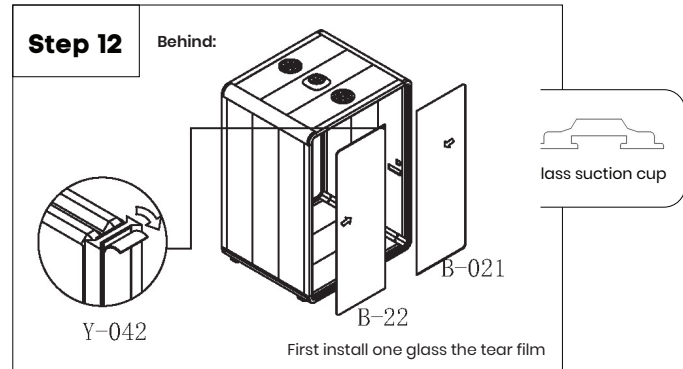

Step 07

Wrench

Allen wrench

Step 08

Wrench

Need help!

Call us on **1300 527 665**

Nest M Meeting Booth

2 PERSON POD

Need help!

Call us on **1300 527 665**

Nest M Meeting Booth

2 PERSON POD

Step 13

Fit into fixed glass

Step 14