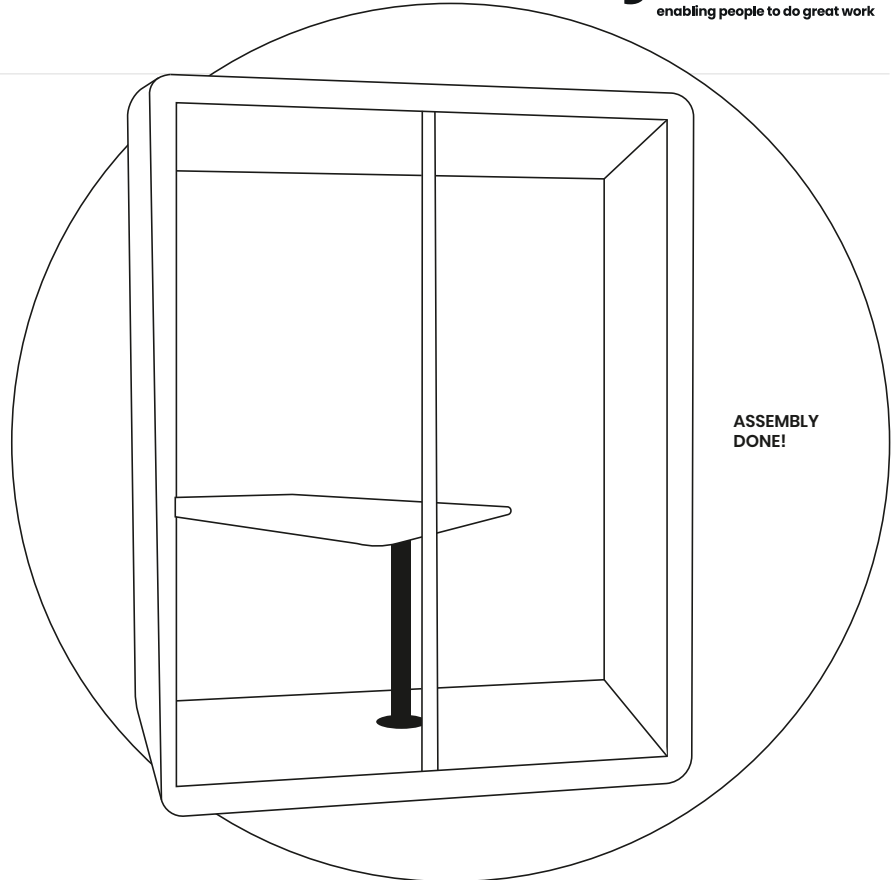

Nest M Meeting Booth

2 PERSON POD

Step 25

Cross screwdriver

Allen wrench

Step 26

Step 27

Step 28

Need help!

Call us on **1300 527 665**

Nest M Meeting Booth

2 PERSON POD

01 - 1pc	02 - 3pcs	03 - 2pcs
04 - 2pcs	05 - 14pcs	06 - 19pcs
07 - 1pc		

Need help!

Call us on **1300 527 665**