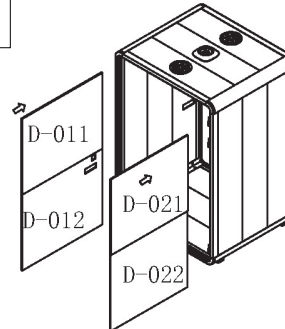

Step 17

Y-033×8

Step 18

Y-033×6

Step 19

塞入前玻璃
Fit into front glass

Fit into fixed glass

Step 20

D-011

D-012

D-021

D-022

Need help!

Call us on **1300 527 665**

Nest M Meeting Booth

2 PERSON POD