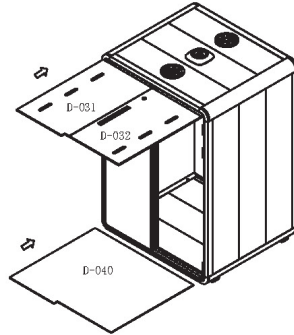

Nest M Meeting Booth

2 PERSON POD

Step 21