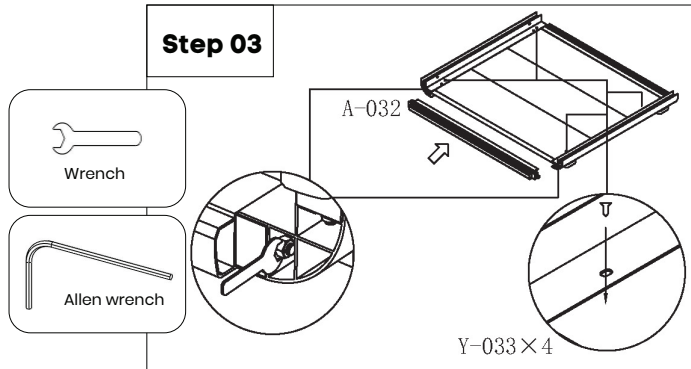

Need help!

Call us on **1300 527 665**

Nest M Meeting Booth

2 PERSON POD

Step 01

Step 02

Step 03

Step 04