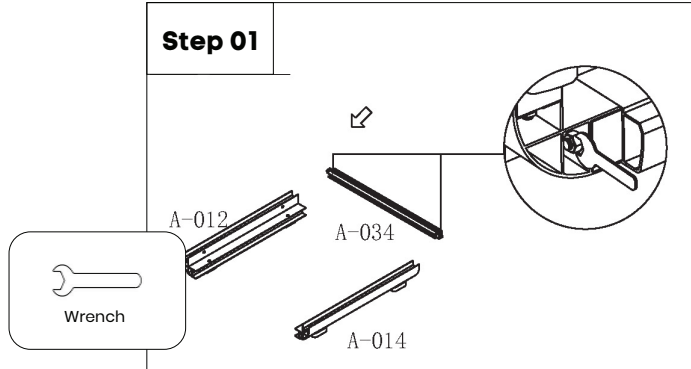

Nest M Meeting Booth

2 PERSON POD

Step 01