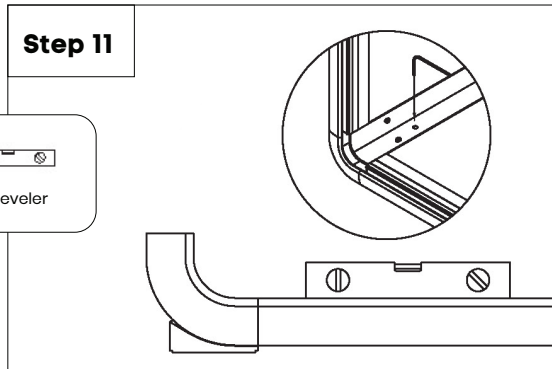

Step 07

Wrench

Allen wrench

Step 08

Wrench

Need help!

Call us on **1300 527 665**

Nest M Meeting Booth

2 PERSON POD

Need help!

Call us on **1300 527 665**

Nest M Meeting Booth

2 PERSON POD

Step 13

Fit into fixed glass

Step 14