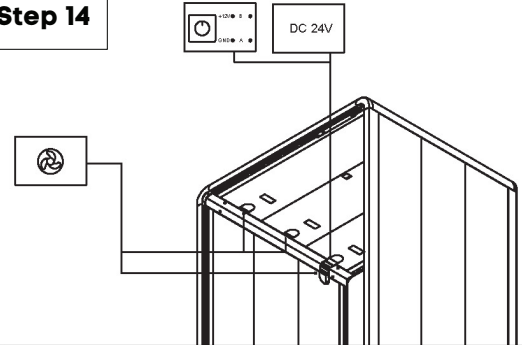

2 PERSON POD

Need help!

Call us on **1300 527 665**

Nest M Meeting Booth

2 PERSON POD

Step 13

Fit into fixed glass

Step 14

Step 15

B-011

Step 16

A-201

Need help!

Call us on **1300 527 665**

Nest M Meeting Booth

2 PERSON POD