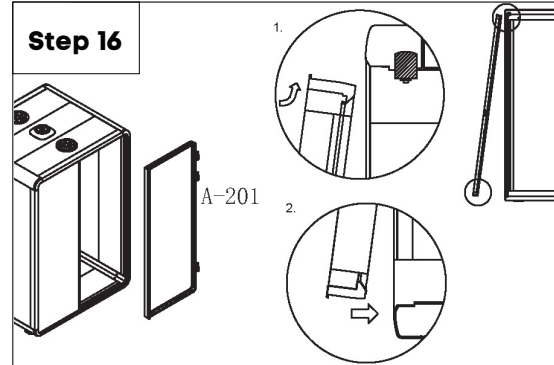

2 PERSON POD

Need help!

Call us on **1300 527 665**

Nest M Meeting Booth

2 PERSON POD

Step 13

Fit into fixed glass

Step 14

Step 15

B-011

Step 16

A-201

Need help!

Call us on **1300 527 665**

Nest M Meeting Booth

2 PERSON POD