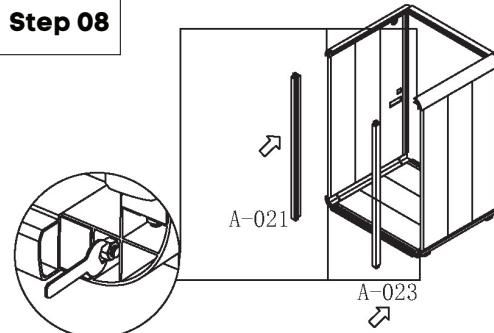

Step 08

Wrench

Need help!

Call us on **1300 527 665**