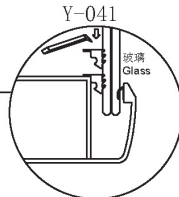

Step 17

Y-033×8

Step 18

Y-033×6

Step 19

塞入前玻璃
Fit into front glass

Fit into fixed glass

Step 20

D-011

D-012

D-021

D-022

Need help!

Call us on **1300 527 665**

Nest M Meeting Booth

2 PERSON POD