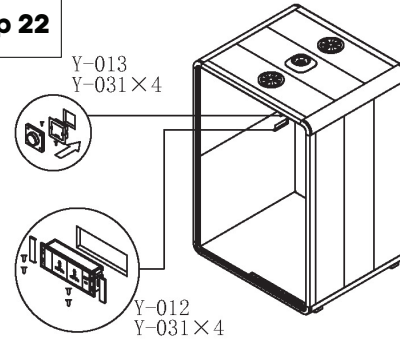

Step 22

Cross screwdriver