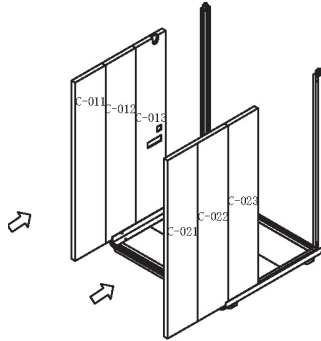

Nest M Meeting Booth

2 PERSON POD

Step 05

Rubber Hammer