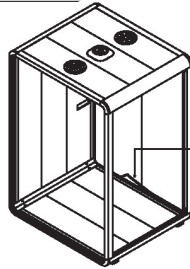

2 PERSON POD

Need help!

Call us on **1300 527 665**

Nest M Meeting Booth

2 PERSON POD

Step 13

Fit into fixed glass

Step 14

Step 15

B-011

Step 16

A-201

Need help!

Call us on **1300 527 665**

Nest M Meeting Booth

2 PERSON POD