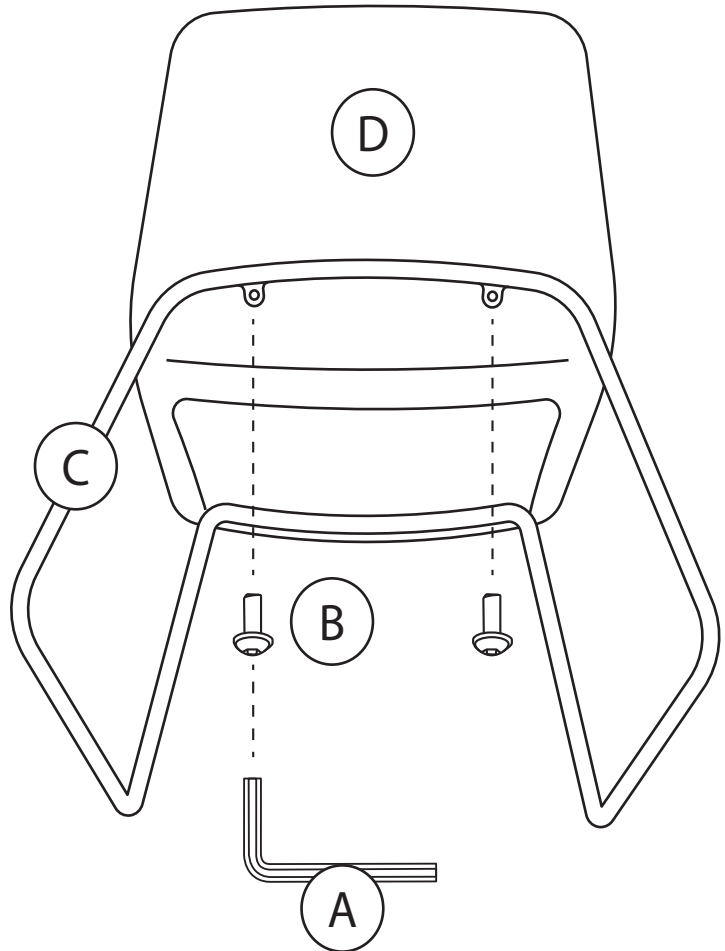

# Mondo Reception Seating

## Step 1

Mount 2 x (B) screws using allen key (A) to the back of the frame (C)

## Step 2

Mount 2 x (B) screws using allen key (A) to the front of the frame (C)

[www.jasonl.com.au](http://www.jasonl.com.au)

**jason.l**  
your office furniture mate

**Need help!**

Call us on  
**1300 527 665**