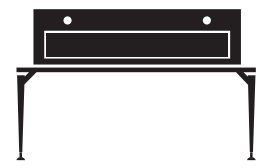

ASSEMBLY INSTRUCTIONS

If you have purchased storage units that are 1600mm or 2400mm wide

www.jasonl.com.au
Need help!
Call us on
1300 527 665

jason.l
your office furniture mate