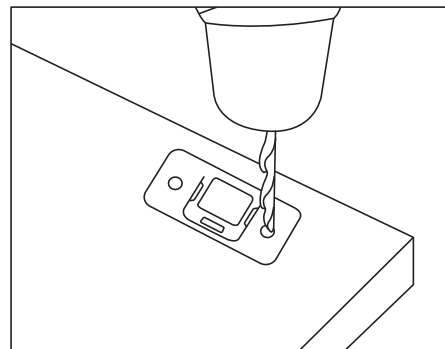

First set the location for install

Select the location where the wall is installed and punch Ø8 mm

Install the screw expansion tube into the hole

Mounting screws

Choose a location that is fixed in the furniture

Adjust the distance of the connecting belt and complete the installation

Components included

JasonL strongly recommends that the safety hook will be utilized in all circumstances to prevent falls when the bookcase is installed on uneven ground, is unevenly packed or is interfered with by pets, children, or as a result of any other household or commercial activity. We disclaim all liability for any loss occasioned in the event that the safety hook is not used or has been improperly installed