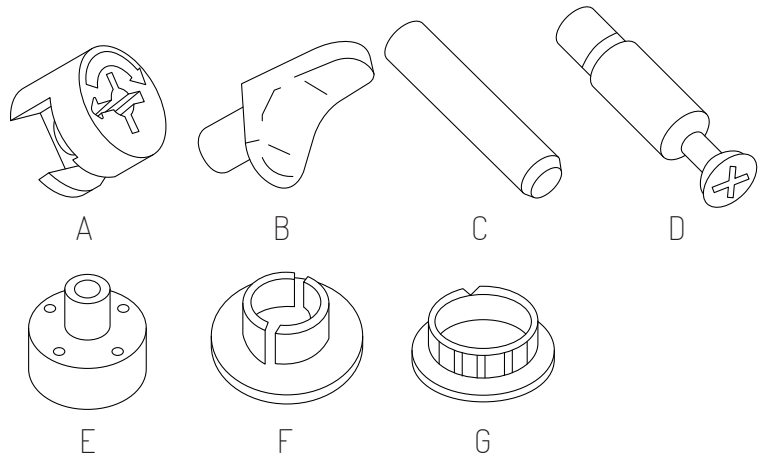

Uniform 2 door storage Medium cupboard with small doors

Size (mm): 800W x 350D x 1170H

COMPONENTS

- | | | | |
|---|-------------------------------|---|------------------------------|
| A | Minifix Housing x16 | E | Adjustable Leveller N2880 x5 |
| B | Collar Stud x10 | F | Leveller N2880 Cap x5 |
| C | Rubber Wood Dowel M8x40mm x12 | G | Deco Cap x5 |
| D | Minifix Connecting Bolt x16 | H | Safety hook * |

PANELS

- Top Panel x1
- Back Panel x1
- Side Panel x2
- Base Panel x1
- Shelf Panel x2
- Top Rail x1 (*)
- Door Panel x2

DOOR ASSEMBLY

- 5/8 Door Hinge c/w Mounting Plate x4
- Chipboard Screw 4x16mm x24
- CSK Tapping Screw #4 3/4" x4
- Rim Lock CL 2/3 x1
- Pan Head Self Tapping Screw x4
- L Huwil Bracket x1
- Plate Bracket BK x1

Size (mm): 800W x 350D x 1170H

www.jasonl.com.au

Need help!

Call us on
1300 527 665

jason.l
your office furniture mate

Function of Klix Cam
Turn for locking
75° Min - 195° Max

Make sure the arrow is pointing upwards before inserting into the panel's hole.

First set the location for install

Select the location where the wall is installed and punch Ø8 mm

Install the screw expansion tube into the hole

Mounting screws

Choose a location that is fixed in the furniture