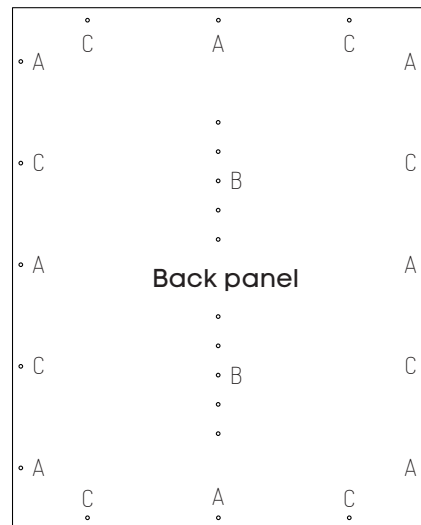

(*) The top rail is only required when assembling this unit with FULL height doors.