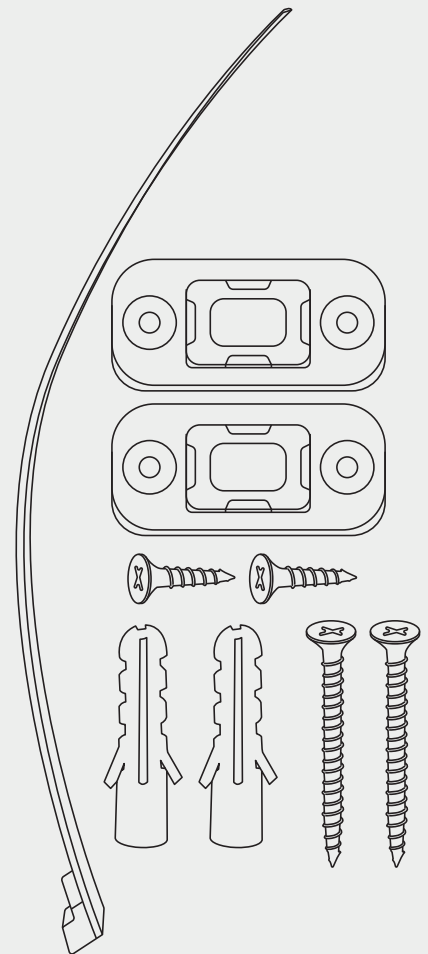

Components included

JasonL strongly recommends that the safety hook will be utilized in all circumstances to prevent falls when the bookcase is installed on uneven ground, is unevenly packed or is interfered with by pets, children, or as a result of any other household or commercial activity. We disclaim all liability for any loss occasioned in the event that the safety hook is not used or has been improperly installed