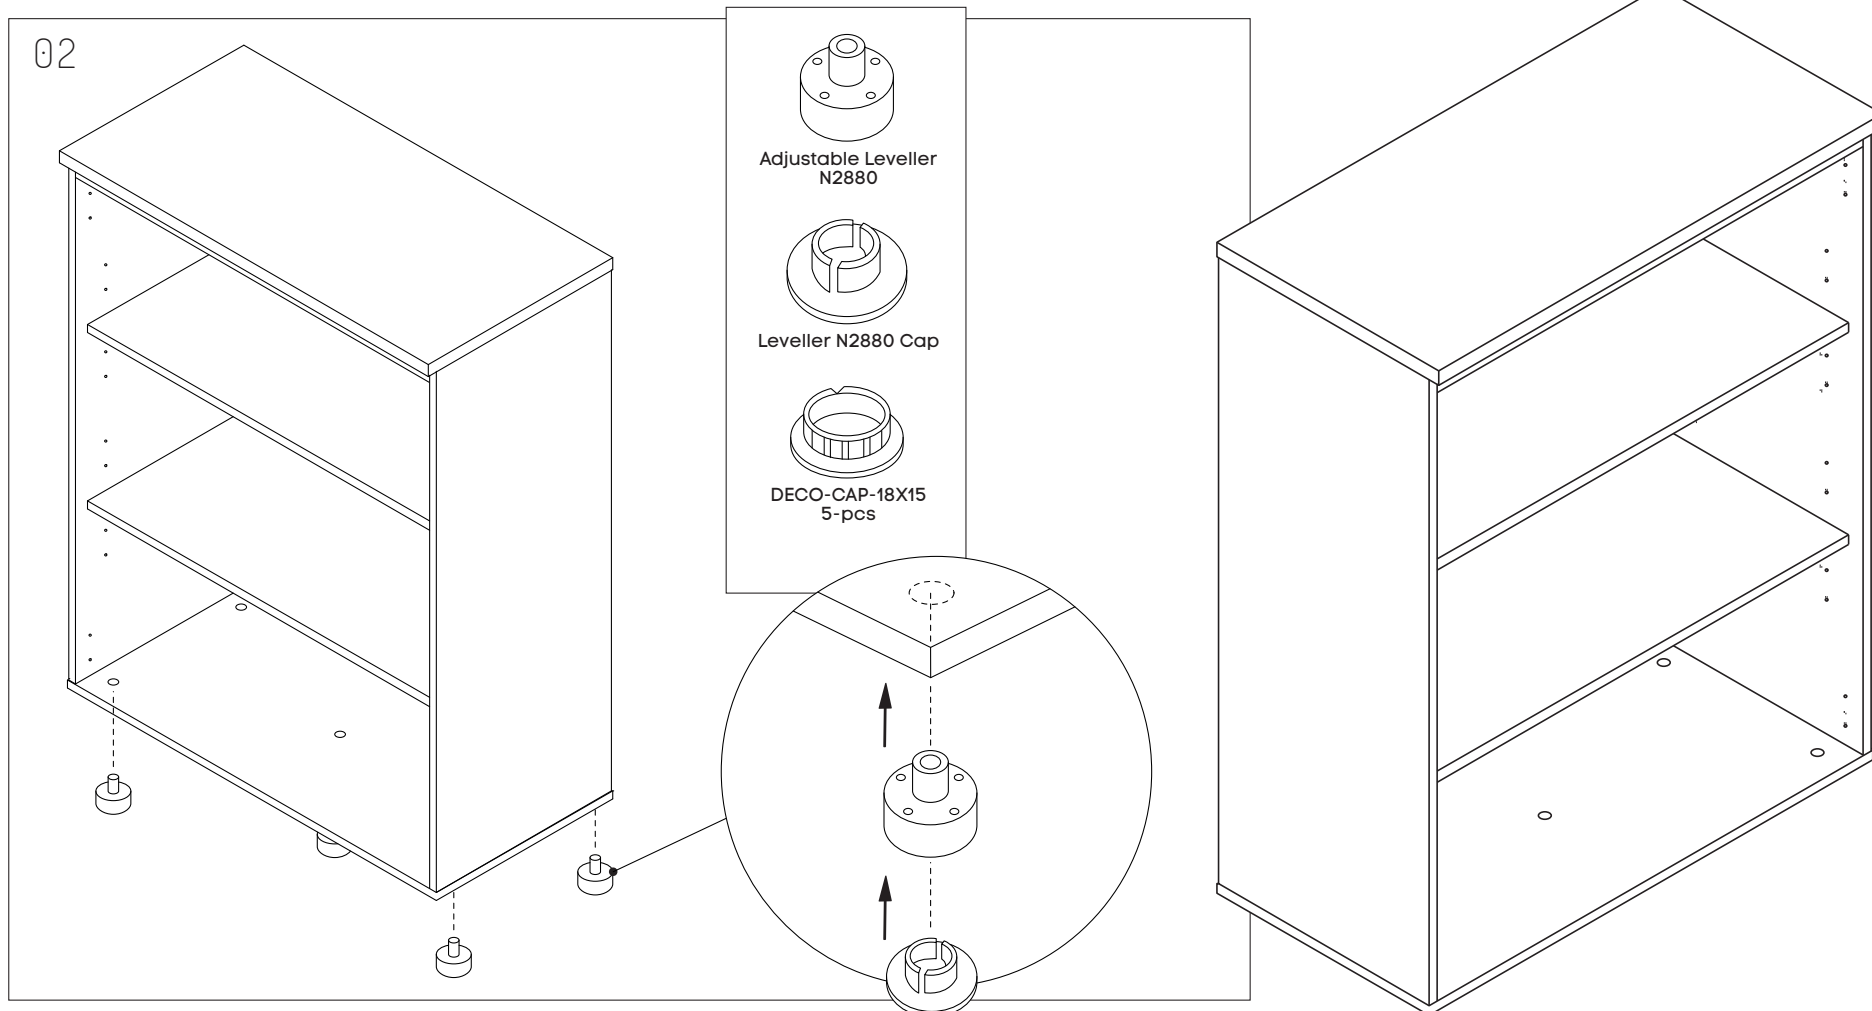

Size (mm): 800W x 350D x 1170H

www.jasonl.com.au

Need help!

Call us on
1300 527 665

jason.l
your office furniture mate

Function of Klix Cam
Turn for locking
75° Min - 195° Max

Make sure the arrow is pointing upwards before inserting into the panel's hole.

Assemble all panels in the following order. Top rail is only required with FULL height doors (see attached markup).

ASSEMBLY INSTRUCTIONS

Uniform 2 door storage Medium cupboard with small doors

Size (mm): 800W x 350D x 1170H

www.jasonl.com.au

Need help!

Call us on
1300 527 665

jason.l
your office furniture mate

Tighten leveller into boring hole and screw the cap.
Use DECO-CAP-18X15 to seal holes on base panel.

ASSEMBLY INSTRUCTIONS