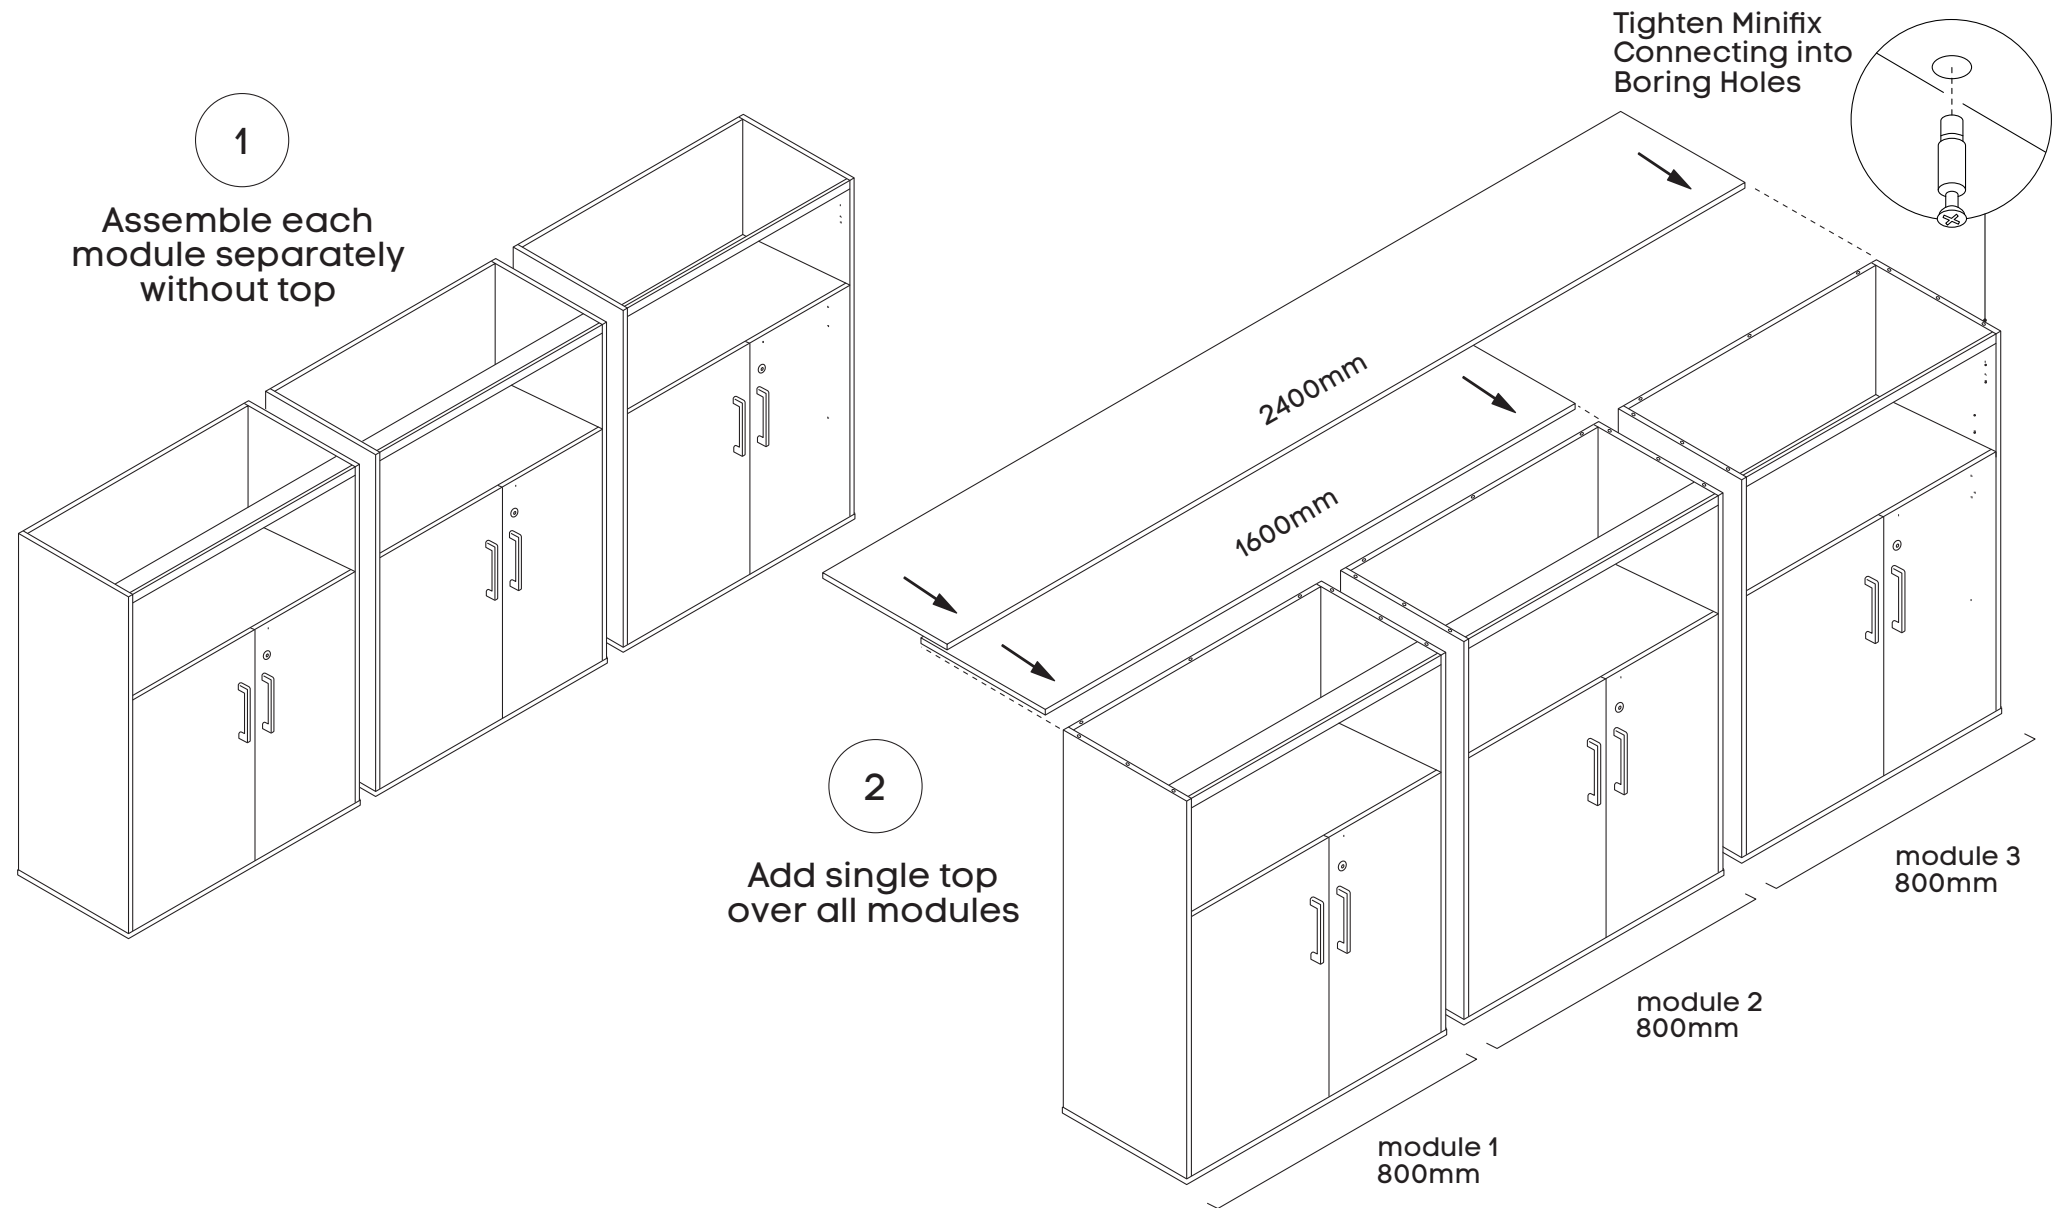

ASSEMBLY INSTRUCTIONS

If you have purchased storage units that are 1600mm or 2400mm wide

www.jasonl.com.au
Need help!
Call us on
1300 527 665

jason.l
your office furniture mate