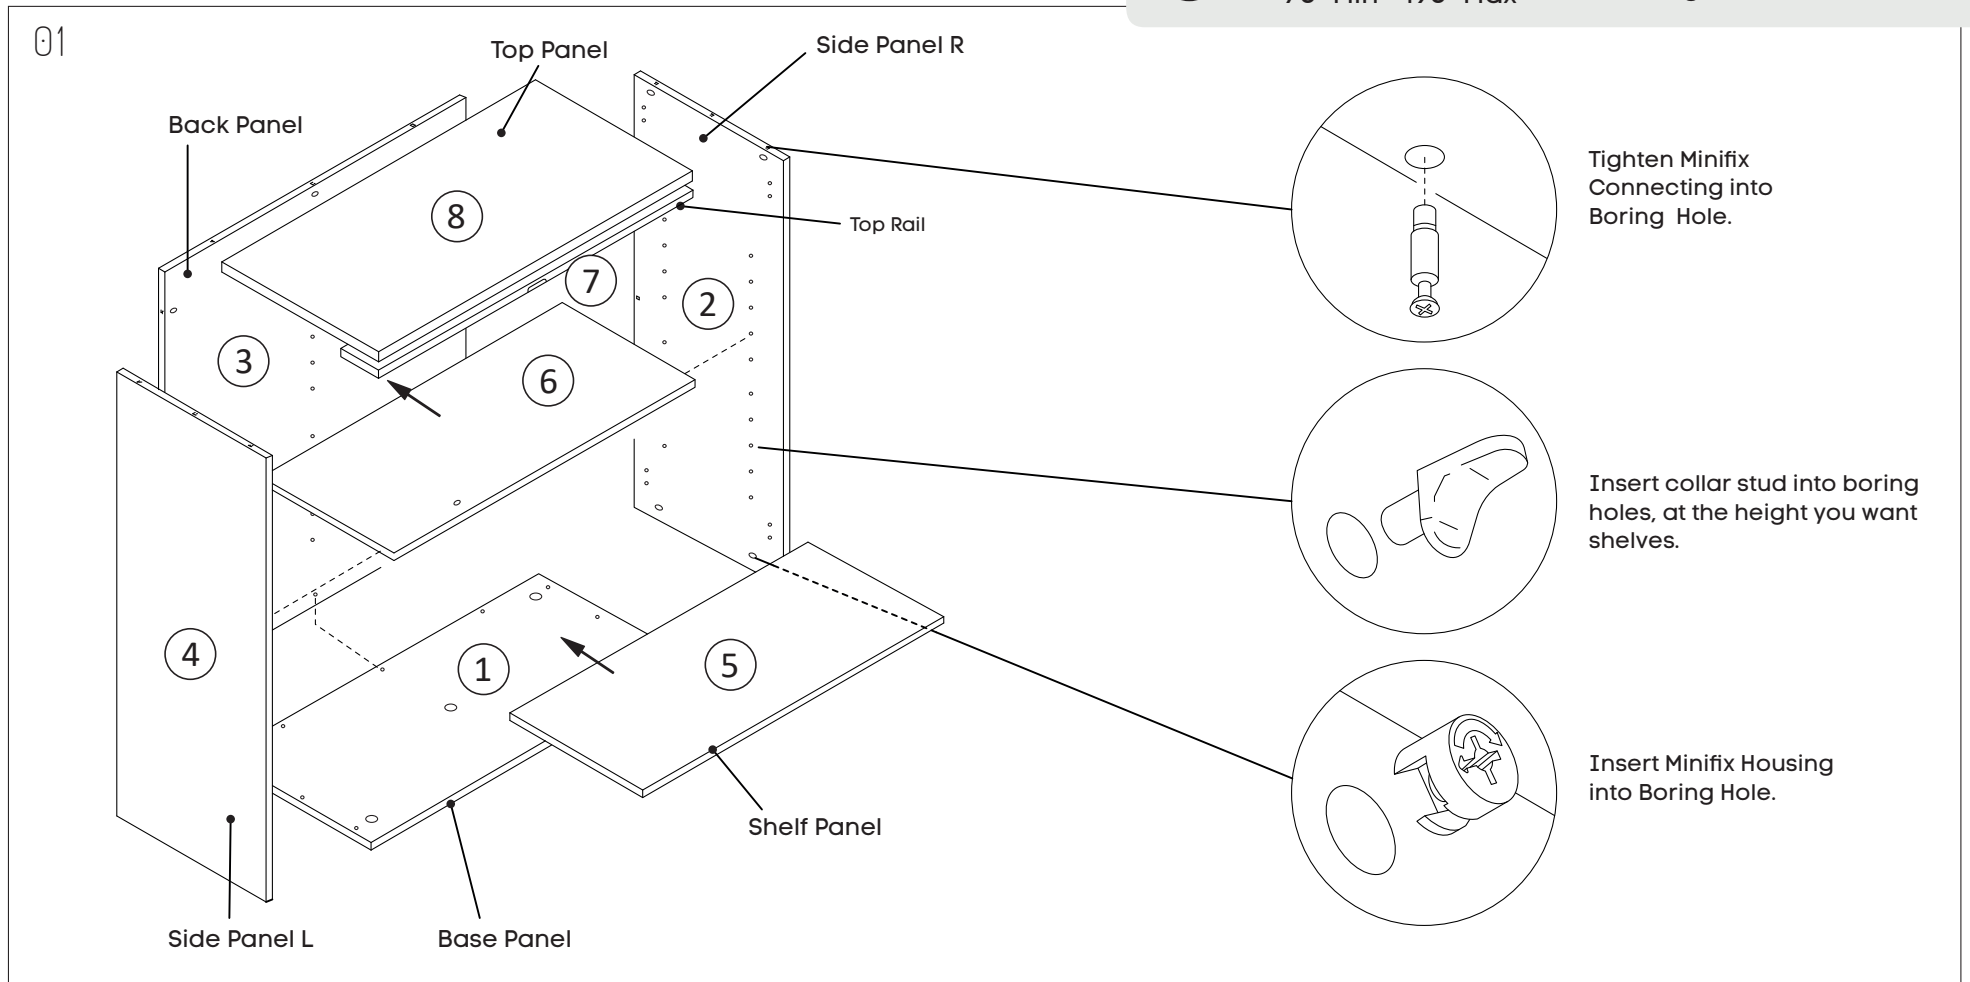

Size (mm): 800W x 350D x 1170H

www.jasonl.com.au

Need help!

Call us on
1300 527 665

jason.l
your office furniture mate

Function of Klix Cam
Turn for locking
75° Min - 195° Max

Make sure the arrow is pointing upwards before inserting into the panel's hole.