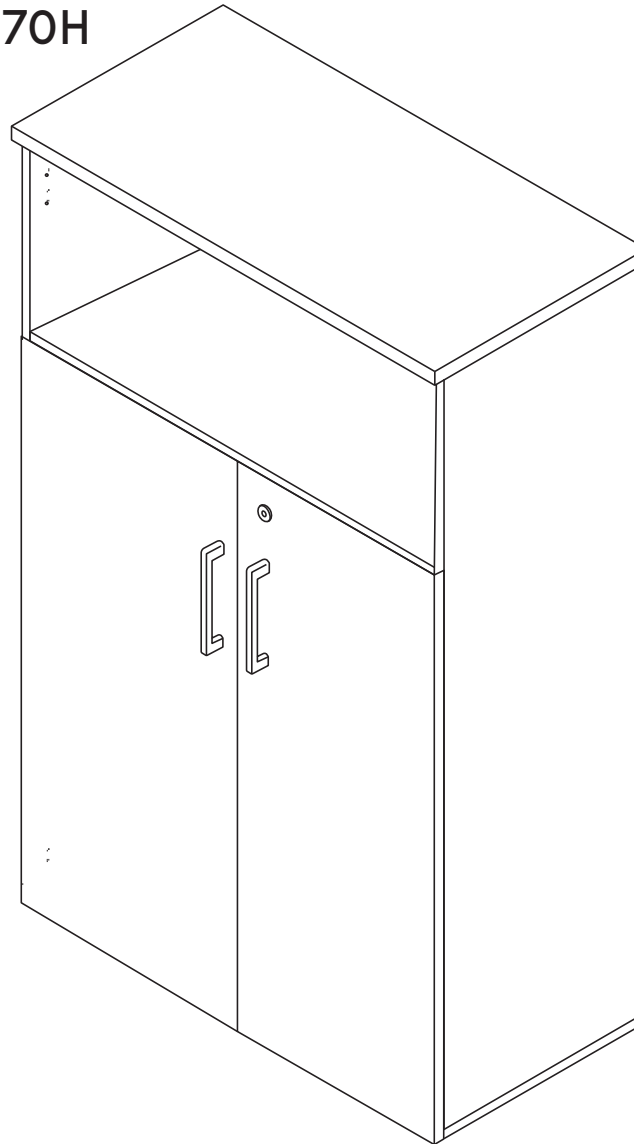

ASSEMBLY INSTRUCTIONS

**Uniform 2 door storage
Medium cupboard
with small doors**

Size (mm): 800W x 350D x 1170H

www.jasonl.com.au

Need help!

Call us on
1300 527 665

jason.l
your office furniture mate

ASSEMBLY INSTRUCTIONS

Uniform 2 door storage Medium cupboard with small doors

Size (mm): 800W x 350D x 1170H

COMPONENTS

- | | | | |
|---|-------------------------------|---|------------------------------|
| A | Minifix Housing x16 | E | Adjustable Leveller N2880 x5 |
| B | Collar Stud x10 | F | Leveller N2880 Cap x5 |
| C | Rubber Wood Dowel M8x40mm x12 | G | Deco Cap x5 |
| D | Minifix Connecting Bolt x16 | H | Safety hook * |

PANELS

- Top Panel x1
- Back Panel x1
- Side Panel x2
- Base Panel x1
- Shelf Panel x2
- Top Rail x1 (*)
- Door Panel x2

DOOR ASSEMBLY

- 5/8 Door Hinge c/w Mounting Plate x4
- Chipboard Screw 4x16mm x24
- CSK Tapping Screw #4 3/4" x4
- Rim Lock CL 2/3 x1
- Pan Head Self Tapping Screw x4
- L Huwil Bracket x1
- Plate Bracket BK x1

Size (mm): 800W x 350D x 1170H

www.jasonl.com.au

Need help!

Call us on
1300 527 665

jason.l
your office furniture mate

Function of Klix Cam
Turn for locking
75° Min - 195° Max

Make sure the arrow is pointing upwards before inserting into the panel's hole.