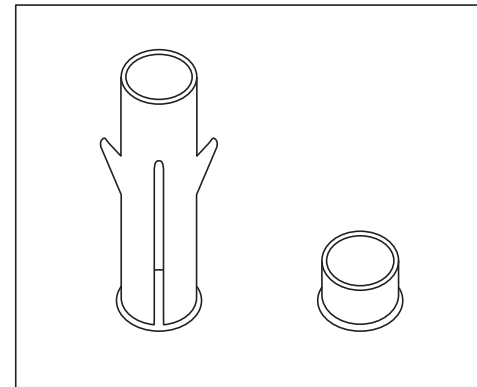

Size (mm): 800W x 350D x 1170H

www.jasonl.com.au

Need help!

Call us on
1300 527 665

jason.l
your office furniture mate

Function of Klix Cam
Turn for locking
75° Min - 195° Max

Make sure the arrow is pointing upwards before inserting into the panel's hole.

www.jasonl.com.au

Need help!

Call us on
1300 527 665

jason.l
your office furniture mate

Safety hook *

Large furniture provides ample storage space while making your home look great. If you have kids at home, you should firmly secure your large and heavy furniture to prevent it from toppling.

First set the location for install

Select the location where the wall is installed and punch Ø8 mm

Install the screw expansion tube into the hole

Mounting screws

Choose a location that is fixed in the furniture