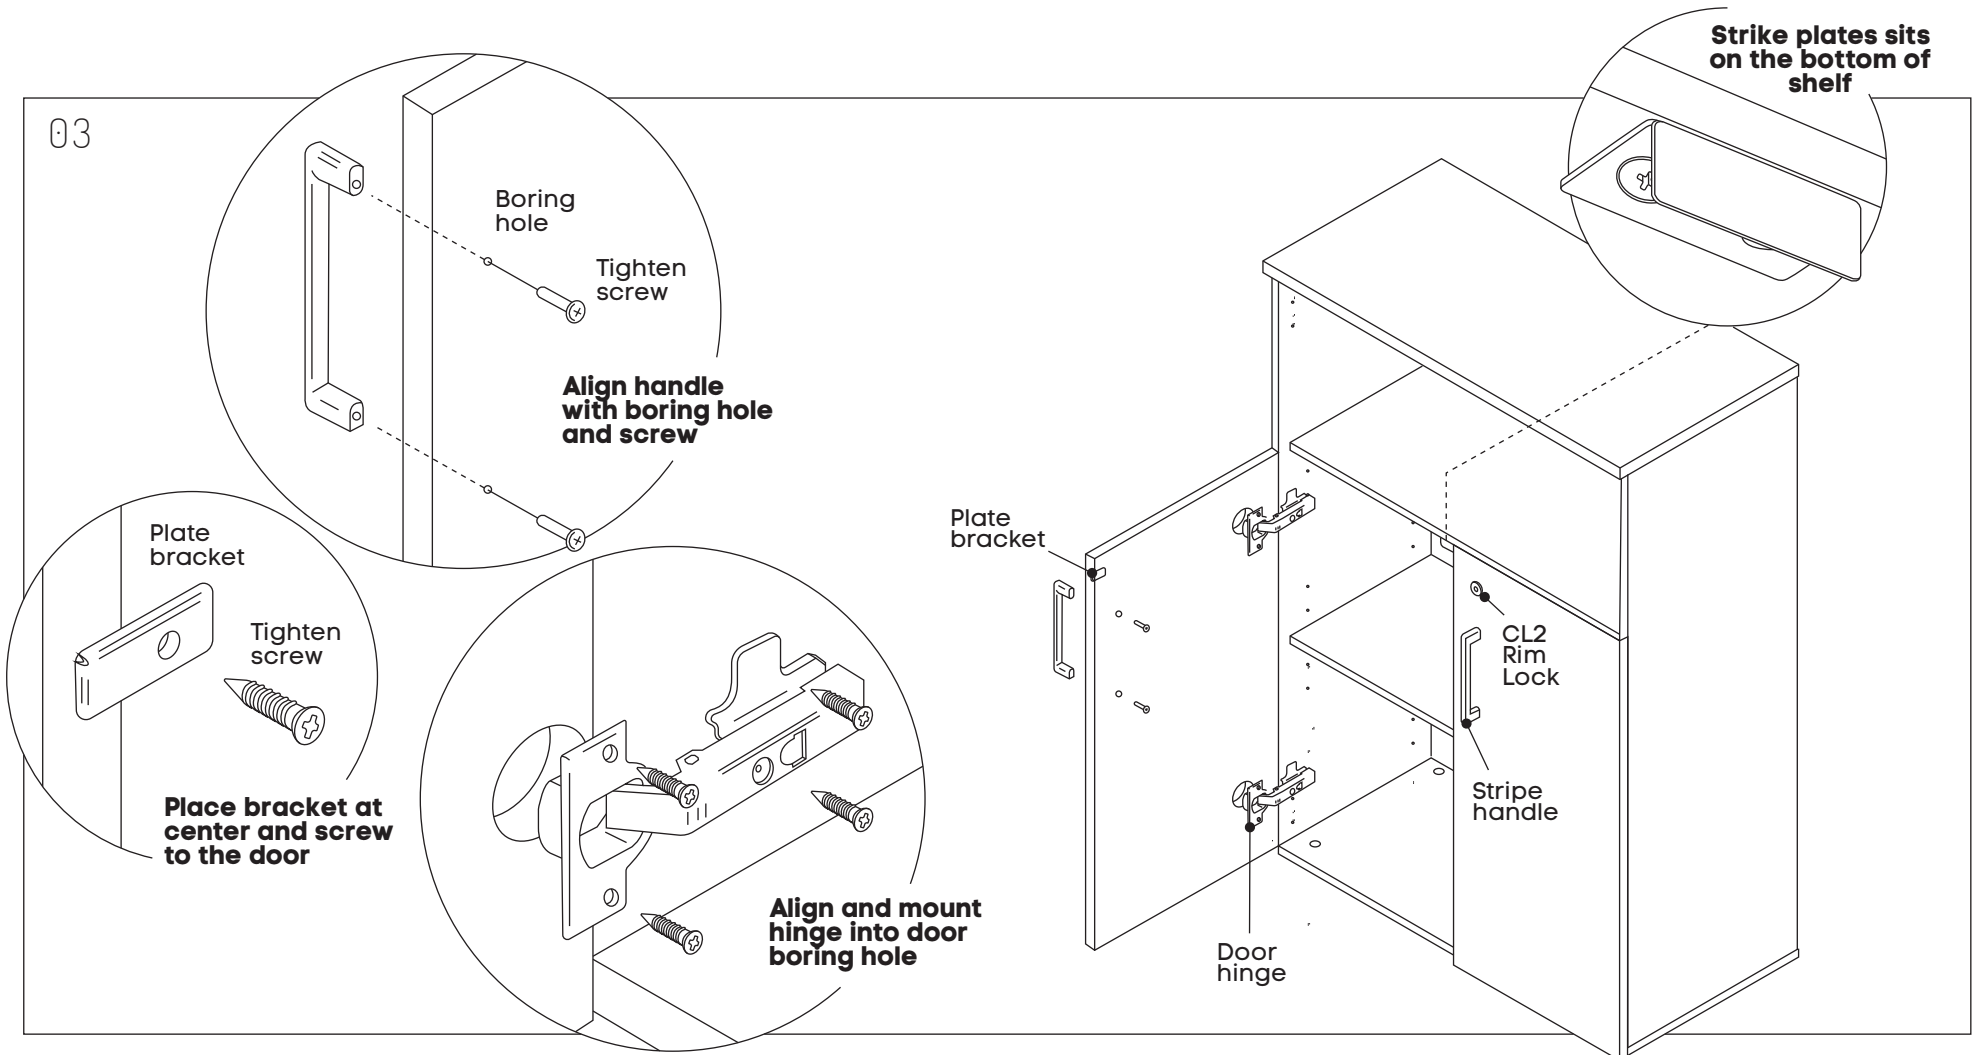

Uniform 2 door storage Medium cupboard with small doors

Size (mm): 800W x 350D x 1170H

www.jasonl.com.au

Need help!

Call us on
1300 527 665

jason.l
your office furniture mate

Tighten leveller into boring hole and screw the cap.
Use DECO-CAP-18X15 to seal holes on base panel.

First set the location for install

Select the location where the wall is installed and punch Ø8 mm

Install the screw expansion tube into the hole

Mounting screws

Choose a location that is fixed in the furniture