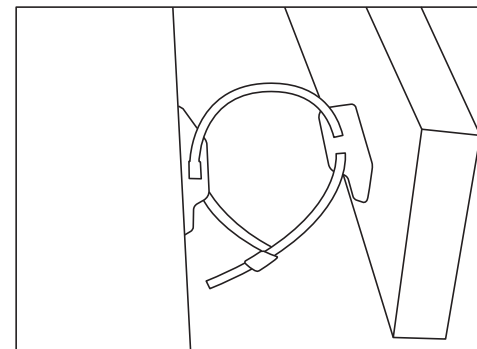

First set the location for install

Select the location where the wall is installed and punch Ø8 mm

Install the screw expansion tube into the hole

Mounting screws

Choose a location that is fixed in the furniture

Adjust the distance of the connecting belt and complete the installation

Components included

JasonL strongly recommends that the safety hook will be utilized in all circumstances to prevent falls when the bookcase is installed on uneven ground, is unevenly packed or is interfered with by pets, children, or as a result of any other household or commercial activity. We disclaim all liability for any loss occasioned in the event that the safety hook is not used or has been improperly installed