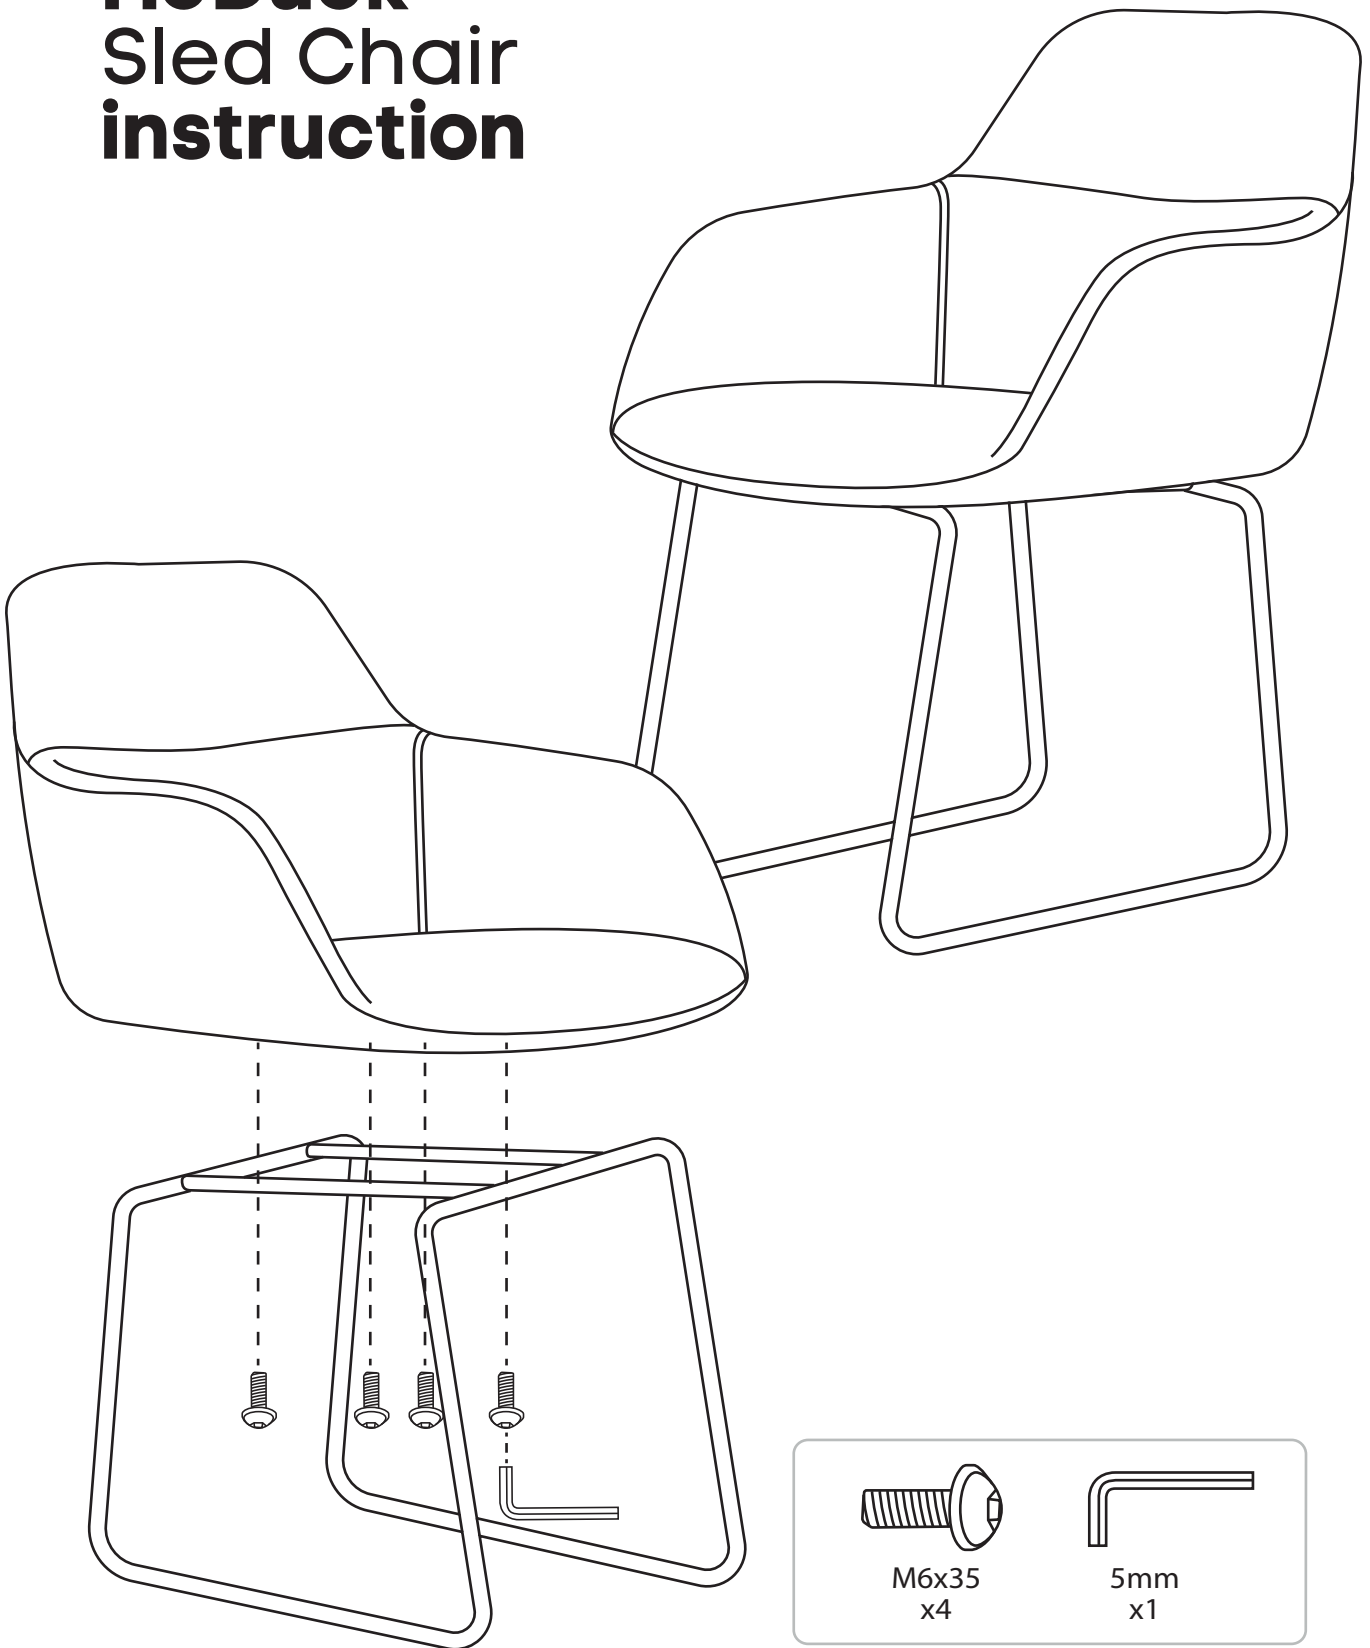

McDuck Sled Chair instruction

M6x35
x4

5mm
x1

jason.l
your office furniture mate

www.jasonl.com.au

Need help!
Call us on
1300 527 665