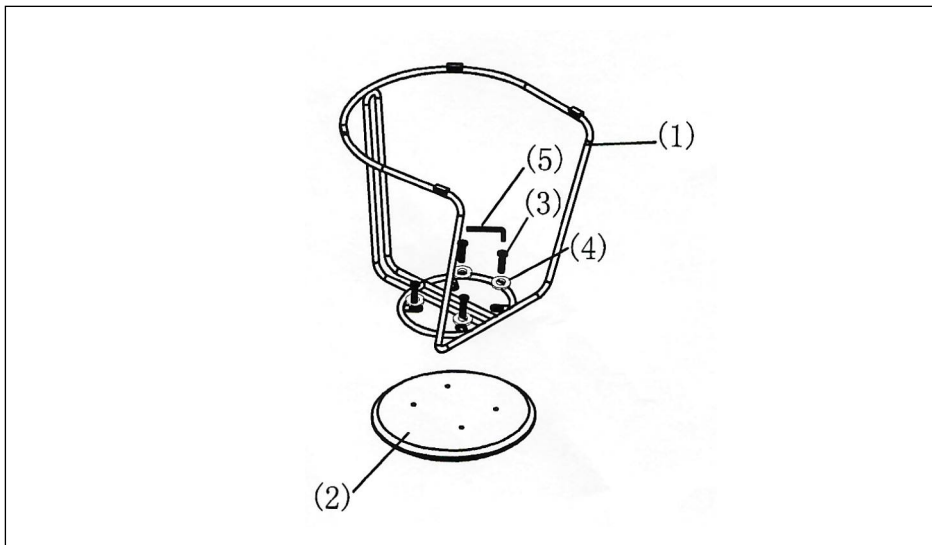

MS Hospitality Martha Low Stool

jason.l