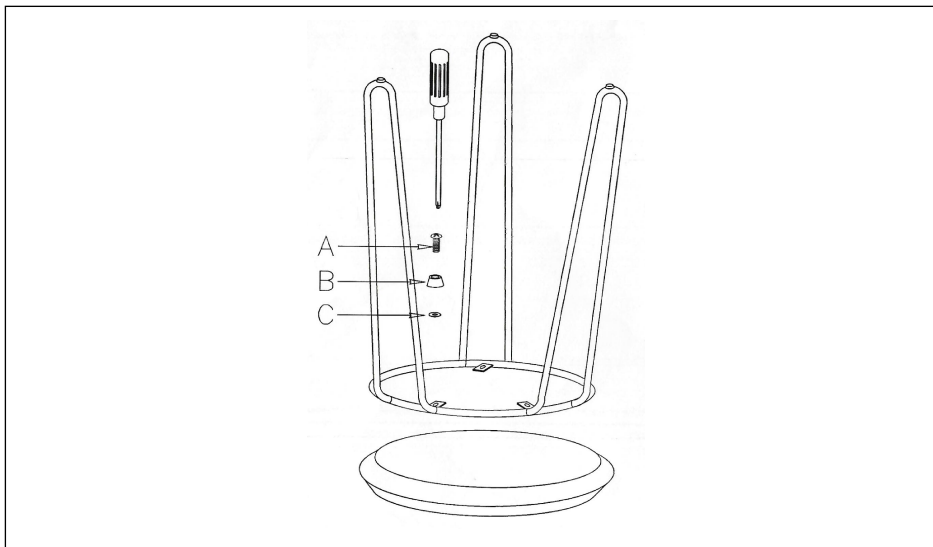

MS Hospitality Manor Low Stool

jason.l