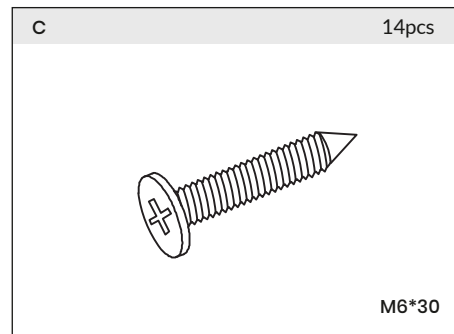

ASSEMBLY INSTRUCTION

Lux Double Seater Lounge Chair

2 PERSON

jason.l
enabling people to do great work

Need help!

Call us on **1300 527 665**

www.jasonl.com.au

1 of 4

Lux Double Seater Lounge Chair

2 PERSON

PARTS:

Lux Double Seater Lounge Chair

2 PERSON

Step 01

Use screw D to install the seat to the frame.

Use screw D to install the back to the frame.

Use screw C to fix back and seat together.

Use screw C to fix piece B between the back and the seat.

**Need help!**Call us on **1300 527 665**

Lux Double Seater Lounge Chair

2 PERSON

Step 02

Need help!

Call us on **1300 527 665**