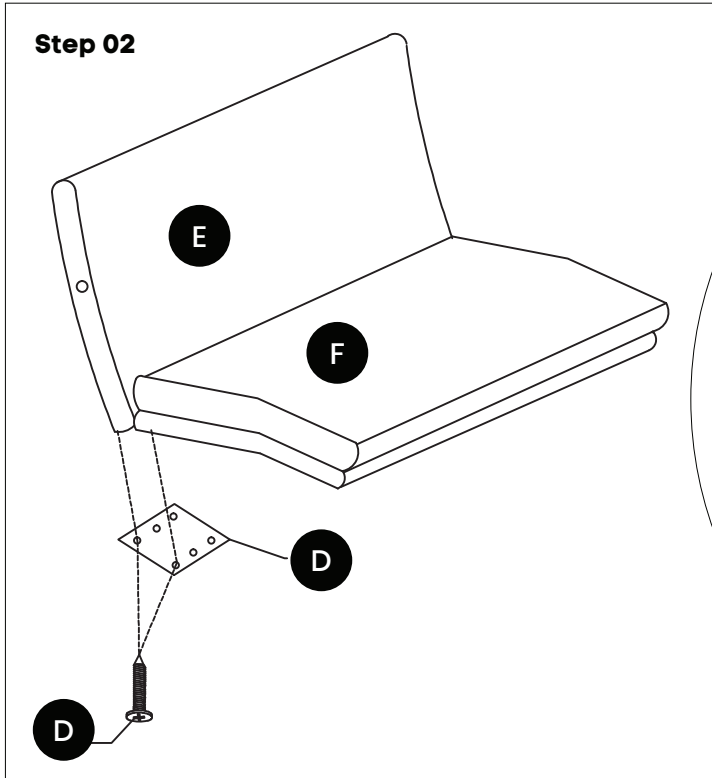

Lux Double Seater Lounge Chair

2 PERSON

PARTS:

Lux Double Seater Lounge Chair

2 PERSON

Step 01

Use screw D to install the seat to the frame.

Use screw D to install the back to the frame.

Use screw C to fix back and seat together.

Use screw C to fix piece B between the back and the seat.

**Need help!**Call us on **1300 527 665**

Lux Double Seater Lounge Chair

2 PERSON

Step 02

Need help!

Call us on **1300 527 665**