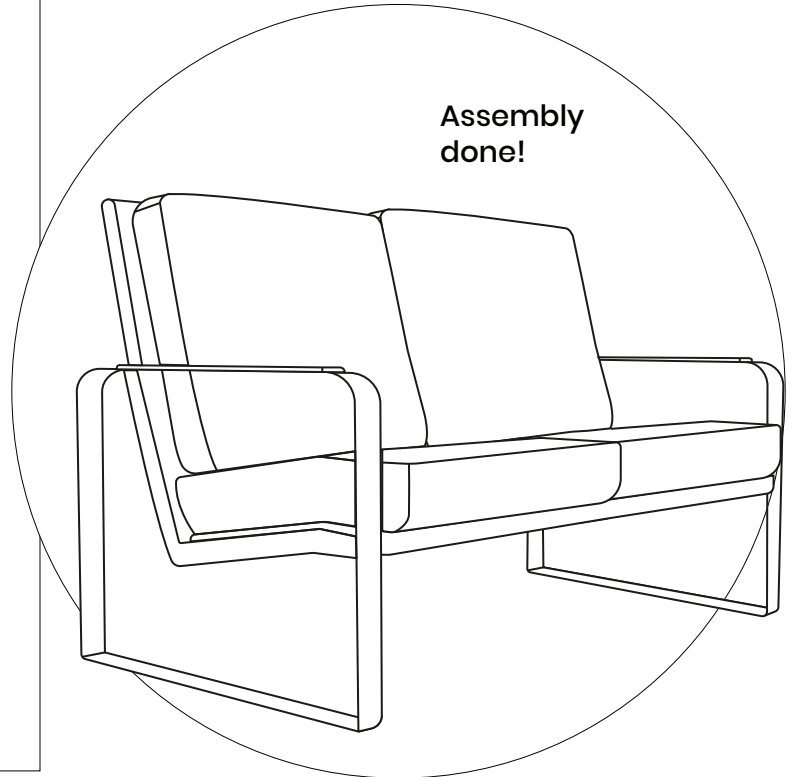

Lux Double Seater Lounge Chair

2 PERSON

PARTS:

Lux Double Seater Lounge Chair

2 PERSON

Step 01

Use screw D to install the seat to the frame.

Use screw D to install the back to the frame.

Use screw C to fix back and seat together.

Use screw C to fix piece B between the back and the seat.

**Need help!**Call us on **1300 527 665**

Lux Double Seater Lounge Chair

2 PERSON

Step 02

Need help!

Call us on **1300 527 665**