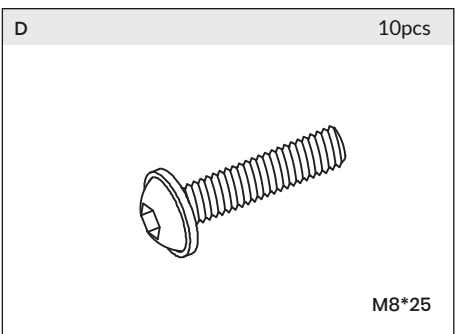

ASSEMBLY INSTRUCTION

Lux Double Seater Lounge Chair

2 PERSON

jason.l
enabling people to do great work

Need help!

Call us on **1300 527 665**

www.jasonl.com.au

1 of 4

Lux Double Seater Lounge Chair

2 PERSON

PARTS:

Lux Double Seater Lounge Chair

2 PERSON

Step 01

Use screw D to install the seat to the frame.

Use screw D to install the back to the frame.

Use screw C to fix back and seat together.

Use screw C to fix piece B between the back and the seat.

**Need help!**Call us on **1300 527 665**

Lux Double Seater Lounge Chair

2 PERSON

Step 02

Need help!

Call us on **1300 527 665**