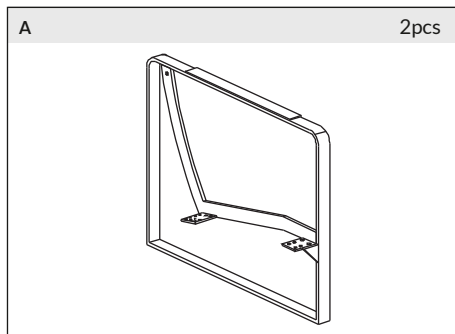

ASSEMBLY INSTRUCTION

Lux Double Seater Lounge Chair

2 PERSON

jason.l
enabling people to do great work

Need help!

Call us on **1300 527 665**

www.jasonl.com.au

1 of 4

Lux Double Seater Lounge Chair

2 PERSON

PARTS:

Lux Double Seater Lounge Chair

2 PERSON

Step 01

Use screw D to install the seat to the frame.

Use screw D to install the back to the frame.

Use screw C to fix back and seat together.

Use screw C to fix piece B between the back and the seat.

**Need help!**Call us on **1300 527 665**

Lux Double Seater Lounge Chair

2 PERSON

Step 02

Need help!

Call us on **1300 527 665**