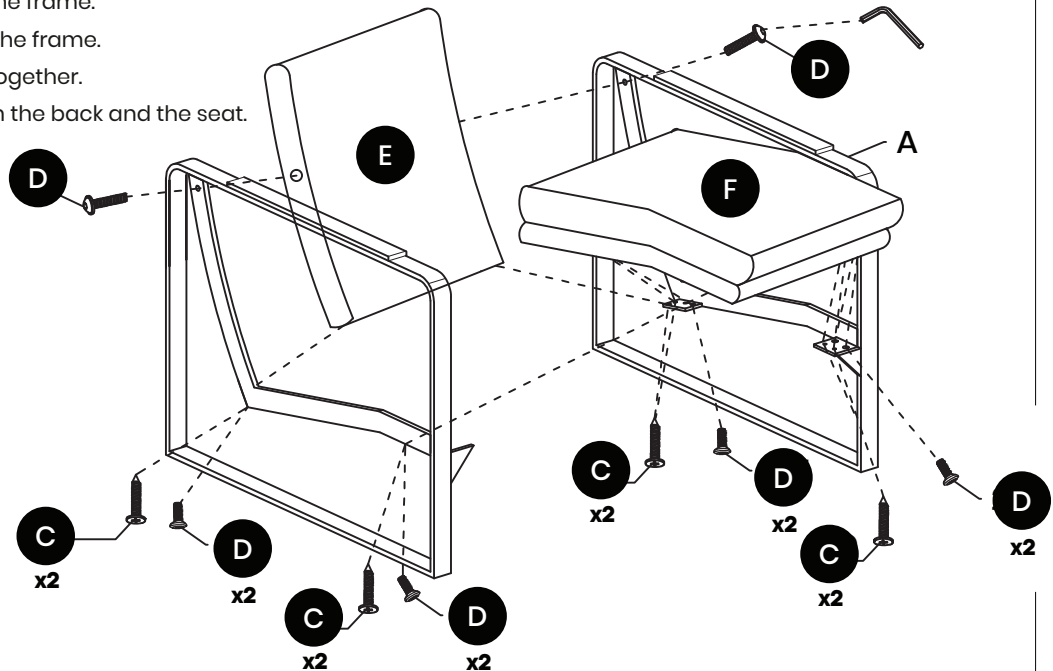

Lux Double Seater Lounge Chair

2 PERSON

PARTS:

Lux Double Seater Lounge Chair

2 PERSON

Step 01

Use screw D to install the seat to the frame.

Use screw D to install the back to the frame.

Use screw C to fix back and seat together.

Use screw C to fix piece B between the back and the seat.

**Need help!**Call us on **1300 527 665**

Lux Double Seater Lounge Chair

2 PERSON

Step 02

Need help!

Call us on **1300 527 665**