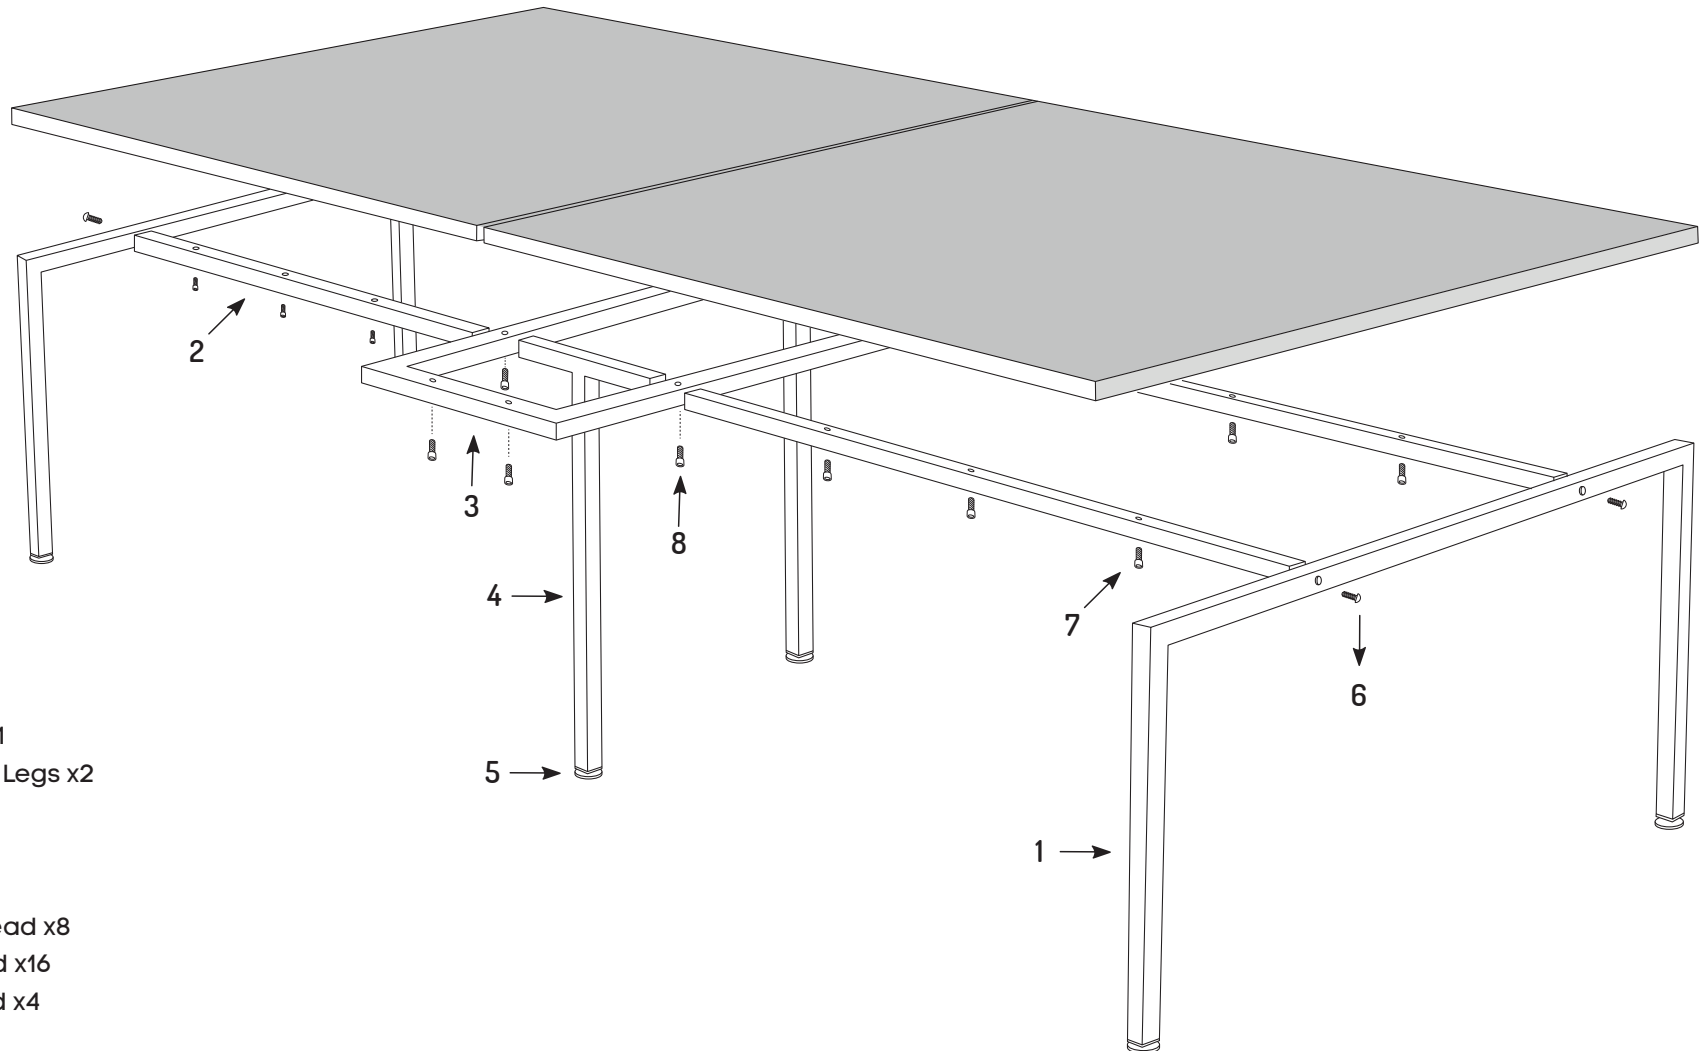

ASSEMBLY INSTRUCTIONS

Litewall Boardroom Table

Size: 2400mm

www.jasonl.com.au

Need help!
Call us on
1300 527 665

jason.l
your office furniture mate

COMPONENTS

- 1 Legs x2
- 2 Beams x4
- 3 Connector Frame x1
- 4 Connector Frame T Legs x2
- 5 Feet x6

SCREWS

- 6 M8x25mm Dome Head x8
- 7 M6x40mm Hex Head x16
- 8 M6x35mm Hex Head x4