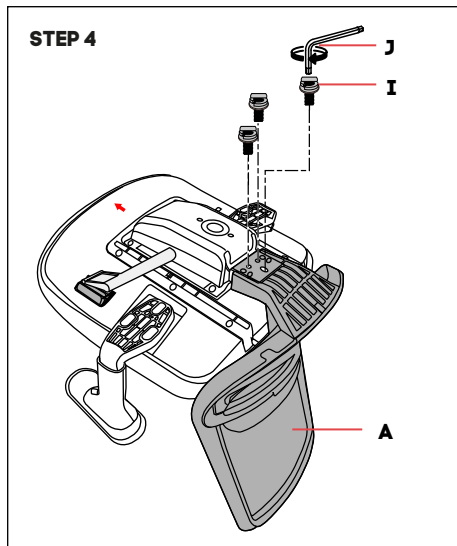

Kingsfisher Chair