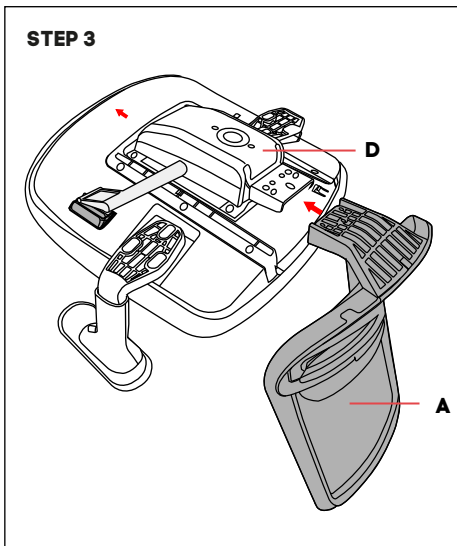

Kingsfisher Chair