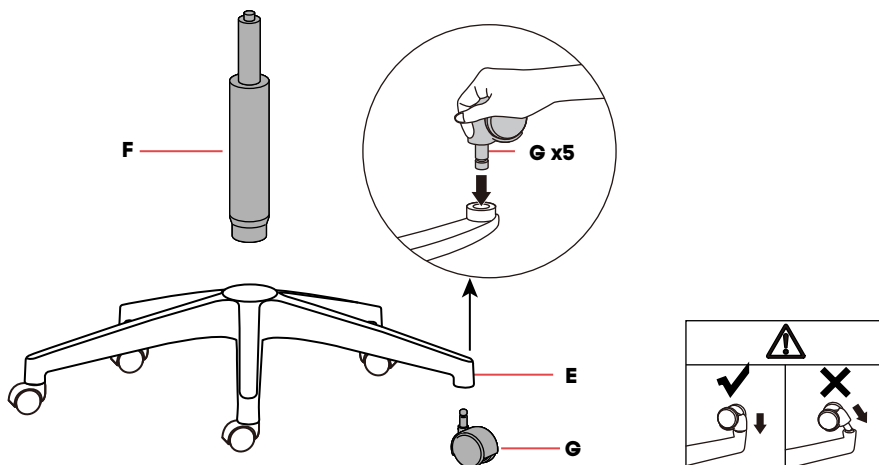

Kingsfisher Chair

jason.l
your office furniture mate

A	B	C	D	E	F	G	H	I	J
									
							M6x35 mm	M8x25 mm	M5
1pcs	1pcs	2pcs	1pcs	1pcs	1pcs	2pcs	6pcs	7pcs	1pcs

Need help!

Call us on **1300 527 665**

www.jasonl.com.au

1 of 3

Kingsfisher Chair

Kingsfisher Chair

STEP 5

STEP 6

Assembly done!