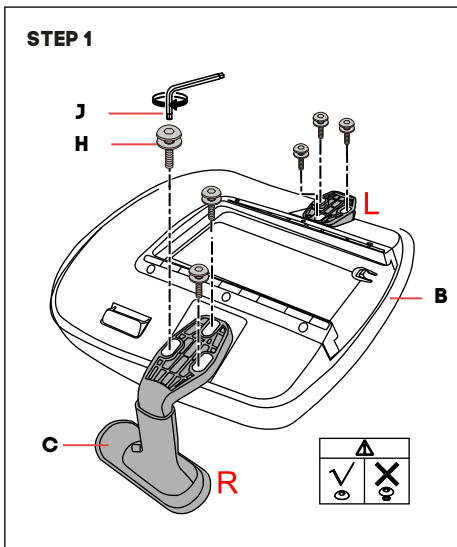

Kingsfisher Chair

jason.l
your office furniture mate

A	B	C	D	E	F	G	H	I	J
									
							M6x35 mm	M8x25 mm	M5
1pcs	1pcs	2pcs	1pcs	1pcs	1pcs	2pcs	6pcs	7pcs	1pcs

Need help!

Call us on **1300 527 665**

www.jasonl.com.au

1 of 3

Kingsfisher Chair

Kingsfisher Chair

STEP 5

STEP 6

Assembly done!