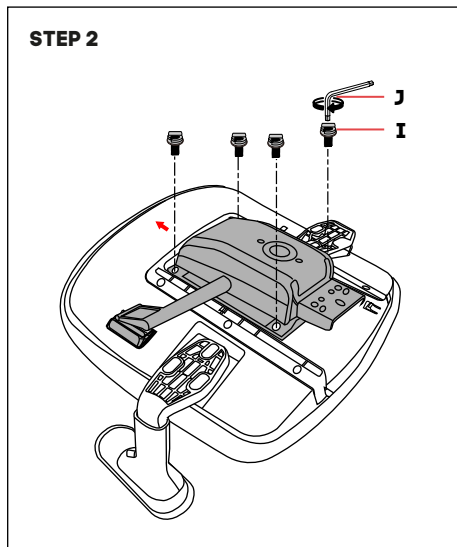

Kingsfisher Chair