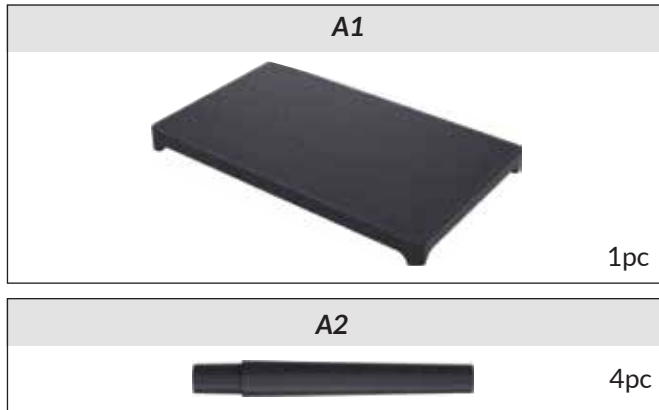

Sky Lounge Table

Need help!
Call us on
1300 527 665

PARTS

NOTES AND WARNINGS:

Please read carefully prior to assembly.

- 1) To protect parts during assembly place them on a flat, soft surface like a soft mat, rug or blanket.
- 2) The table should only be cleaned using soap, water and a soft cloth. Do not use power or pressure wash and do not use bleach or abrasive cleaning agents.