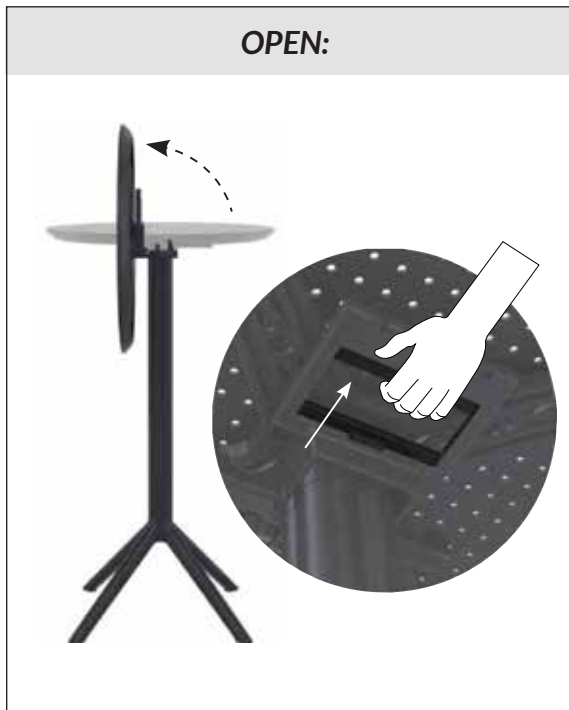

Sky Folding Bar Table

www.jasonl.com.au

Need help!
Call us on
1300 527 665

jason.l
your office furniture mate

FOLDING INSTRUCTIONS: