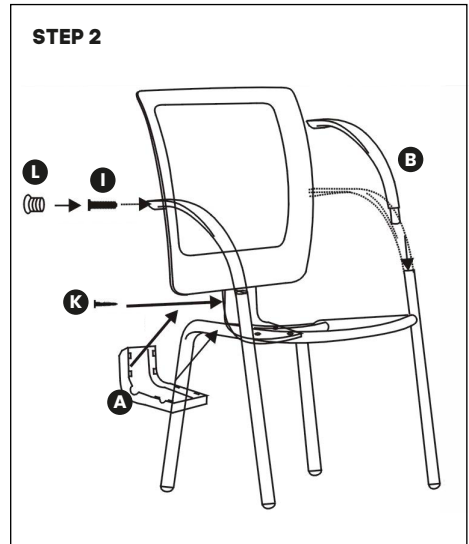

ASSEMBLY INSTRUCTIONS

Sonic Galah Mesh Back 4 Leg Visitor Chair

jason.l

Need help!

Call us on **1300 527 665**

www.jasonl.com.au

1 of 3

Sonic Galah Mesh Back 4 Leg Visitor Chair

Parts

A			1pcs
B			2pcs
C			1pcs
D			1pcs
E		M4	1pcs
F		M5	1pcs
G		M6	1pcs

H		6x40mm	4pcs
I		6x25mm	2pcs
J		8x16mm	4pcs
K		4x12mm	2pcs
L			2pcs

Because of the edges of some parts before assembly may be sharp, **please handle carefully.**

Sonic Galah Mesh Back 4 Leg Visitor Chair

jason.l