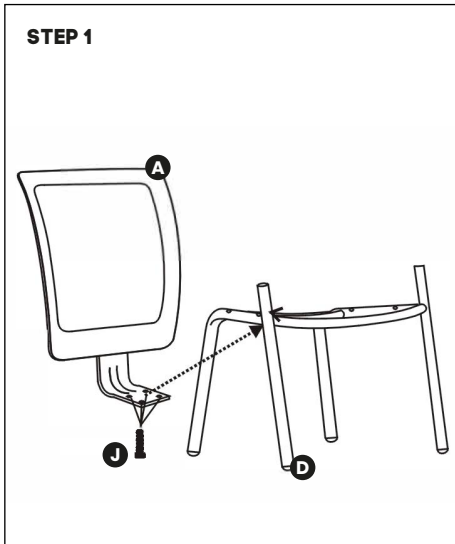

ASSEMBLY INSTRUCTIONS

Sonic Galah Mesh Back 4 Leg Visitor Chair

jason.l

Need help!

Call us on **1300 527 665**

www.jasonl.com.au

1 of 3

Sonic Galah Mesh Back 4 Leg Visitor Chair

Parts

A			1pcs
B			2pcs
C			1pcs
D			1pcs
E		M4	1pcs
F		M5	1pcs
G		M6	1pcs

H		6x40mm	4pcs
I		6x25mm	2pcs
J		8x16mm	4pcs
K		4x12mm	2pcs
L			2pcs

Because of the edges of some parts before assembly may be sharp, **please handle carefully.**

Sonic Galah Mesh Back 4 Leg Visitor Chair

jason.l