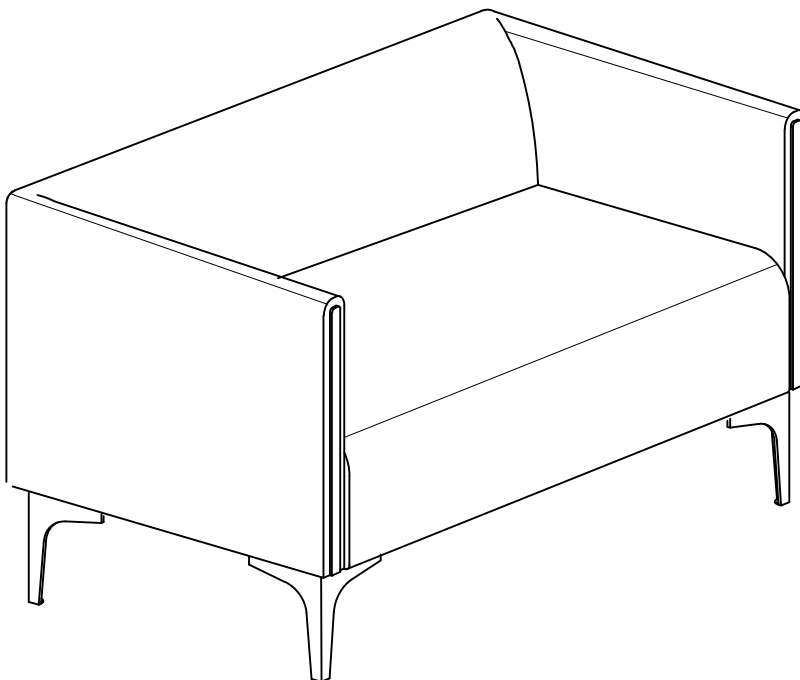

Drej 2.0 Lounge Triple

jason.l
your office furniture mate

NO.	A	B	C	D
TYPE	 M5*30			
QTY.	12 PCS	16 PCS	4 PCS	1 PC

Need help!

Call us on **1300 527 665**

www.jasonl.com.au

1 of 2

Drej 2.0 Lounge Triple