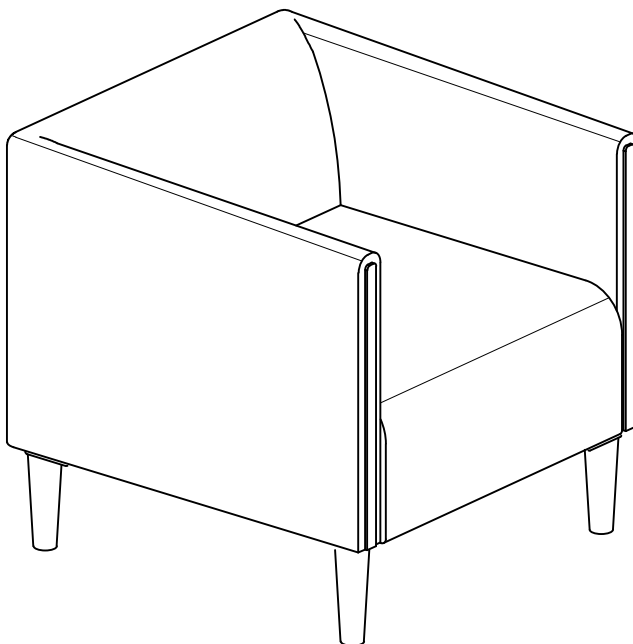

# Drej 2.0 Lounge Single

**jason.l**  
your office furniture mate

NO.	A	B	C	D
TYPE	 M6*30			
QTY.	16 PCS	16 PCS	4 PCS	1 PC

**Need help!**

Call us on **1300 527 665**

[www.jasonl.com.au](http://www.jasonl.com.au)

# Drej 2.0 Lounge Single

**jason.l**  
your office furniture mate

Use screw "A" install the leg.