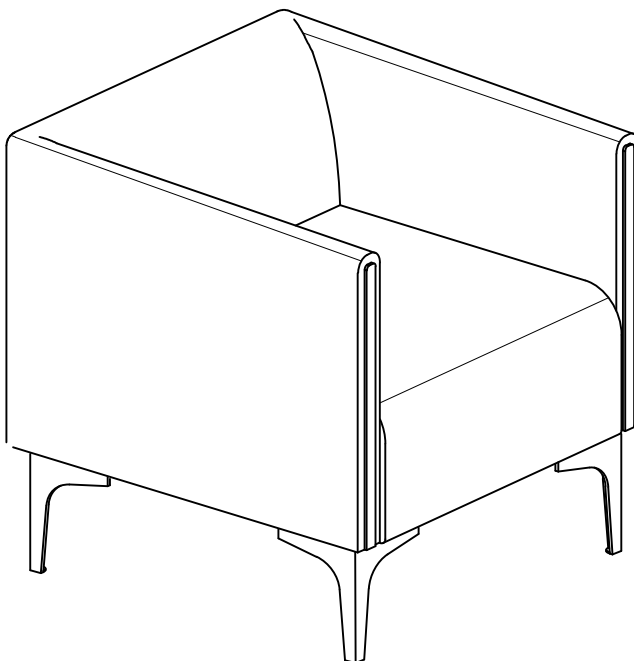

Drej 2.0 Lounge Single

jason.l
your office furniture mate

NO.	A	B	C	D
TYPE	 M5*30			
QTY.	12 PCS	16 PCS	4 PCS	1 PC

Need help!

Call us on **1300 527 665**

www.jasonl.com.au

1 of 2

Drej 2.0 Lounge Single

jason.l
your office furniture mate

Use screw "A" install the leg.