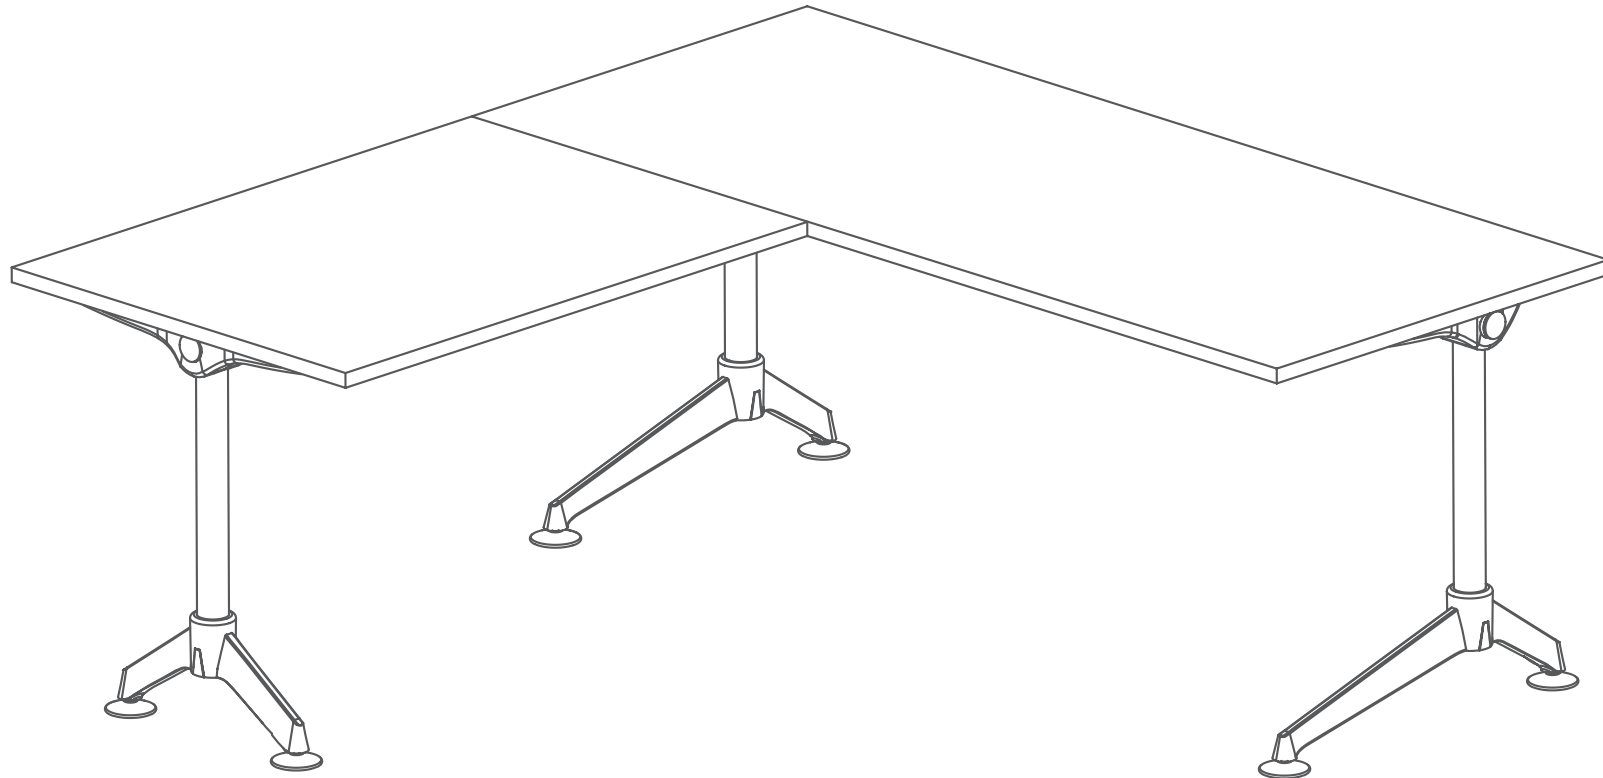

ASSEMBLY INSTRUCTIONS

Blackjack Executive Office L-Shaped Desk

www.jasonl.com.au

Need help!
Call us on
1300 527 665

jason.l
your office furniture mate

Special Note: No pre-drilled holes or nut inserts are provided.
Wood screws will be required to be drilled directly into underside of desk top.

2 persons required for installation   **Tools Required:** Power screwdriver.