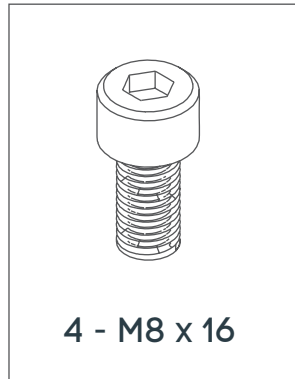

Blackjack Executive Office L-Shaped Desk

Need help!
Call us on
1300 527 665

Step 1